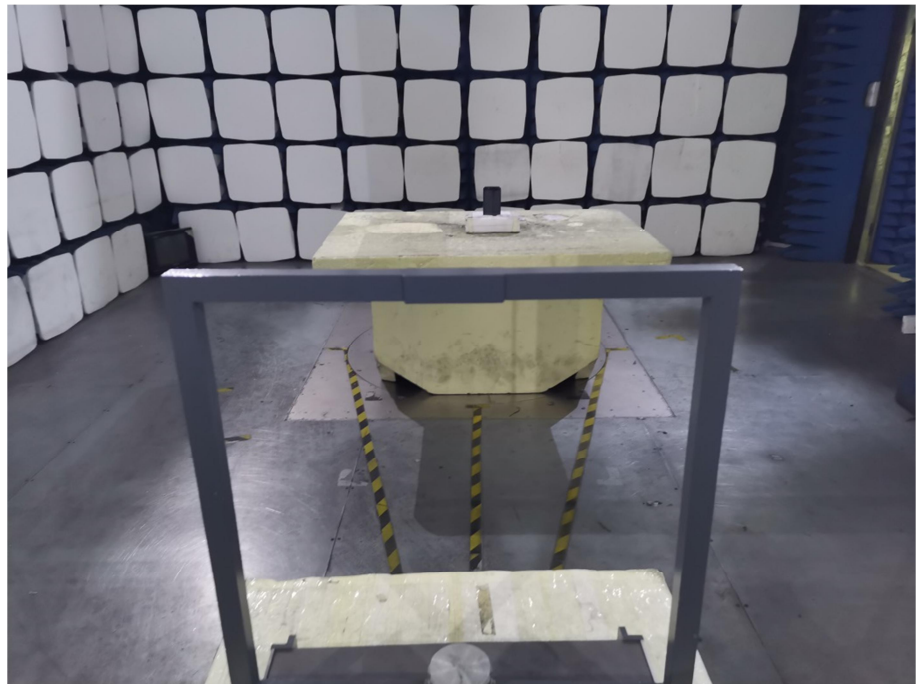

EXHIBIT 4 - TEST SETUP PHOTOGRAPHS

**Conducted Emission
Test Setup***

**Radiation Emission Test
Setup (Below 30MHz)**

Radiation Emission Test Setup (30MHz to 1GHz)

Radiation Emission Test Setup (1GHz to 18GHz)

**Radiation Emission Test
Setup (Above 18GHz)**

* Means' only test and setup for PART 15C .

***** END OF REPORT *****