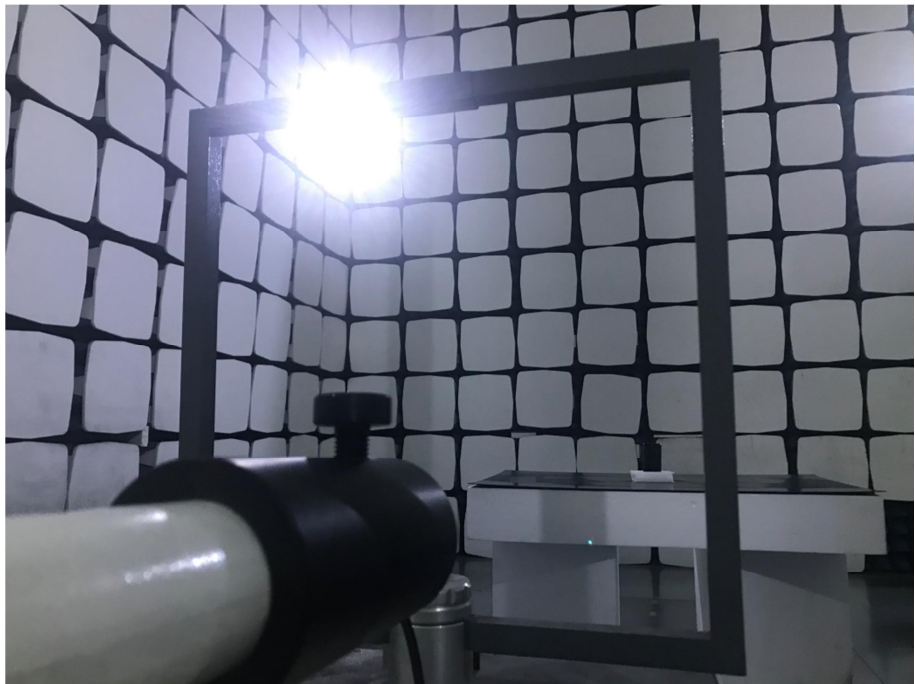

EXHIBIT 4 - TEST SETUP PHOTOGRAPHS

**Conducted Emission
Test Setup***

**Radiation Emission Test
Setup (Below 30MHz)**

Radiation Emission Test Setup (30MHz to 1GHz)

Radiation Emission Test Setup (1GHz to 18GHz)

* Means' only test and setup for PART 15C .

***** END OF REPORT *****