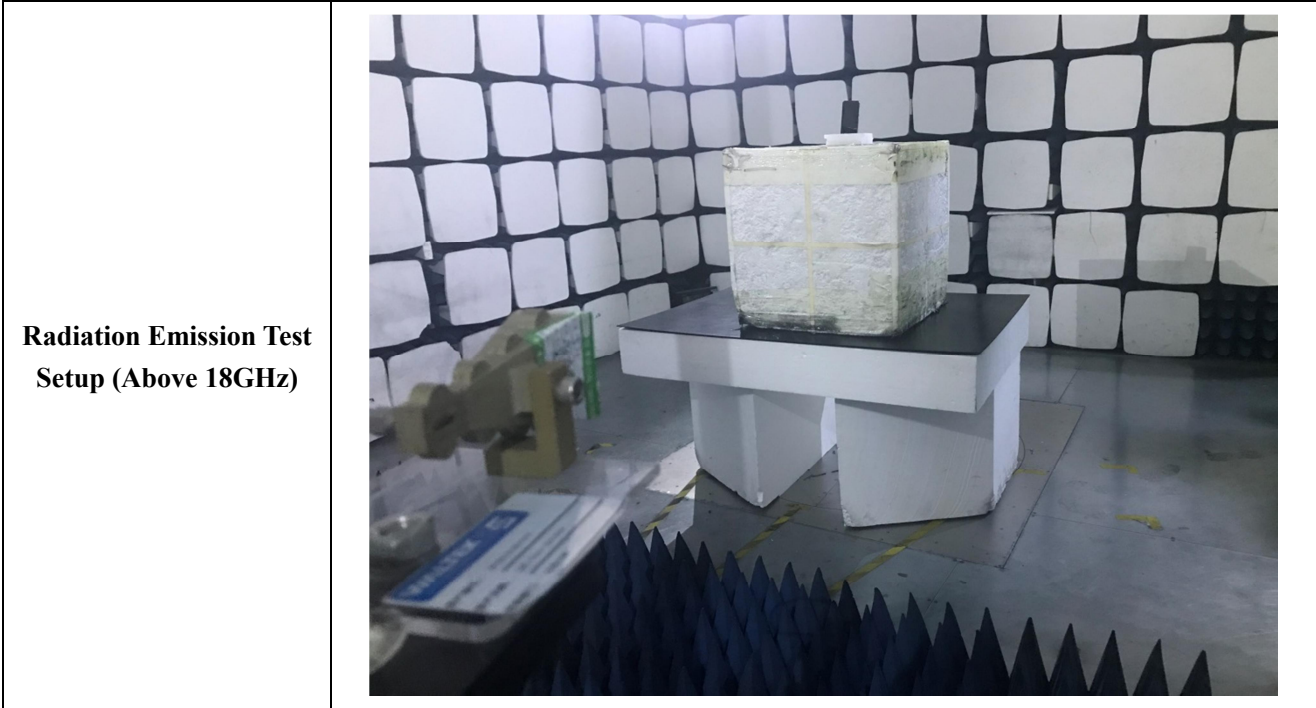

EXHIBIT 4 - TEST SETUP PHOTOGRAPHS

**Conducted Emission
Test Setup***

**Radiation Emission Test
Setup (Below 30MHz)**

Radiation Emission Test Setup (30MHz to 1GHz)

Radiation Emission Test Setup (1GHz to 18GHz)

* Means' only test and setup for PART 15C .

***** END OF REPORT *****