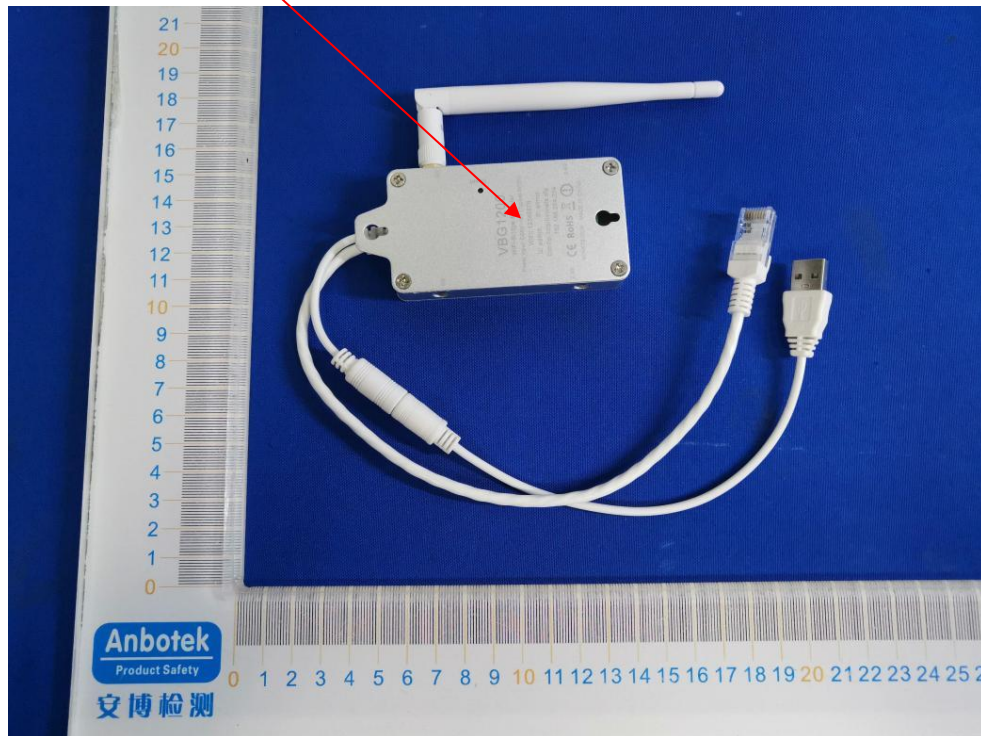

Label Location On EUT

Label

Product Name: WiFi Bridge&Repeater&Router

Model No.: VBG1200

FCC ID: 2ARNO-VBG1200

This device complies with Part 15 of the FCC Rules. Operation is subject to the following two conditions:

- (1) This device may not cause harmful interference, and
- (2) This device must accept any interference received, including interference that may cause undesired operation.