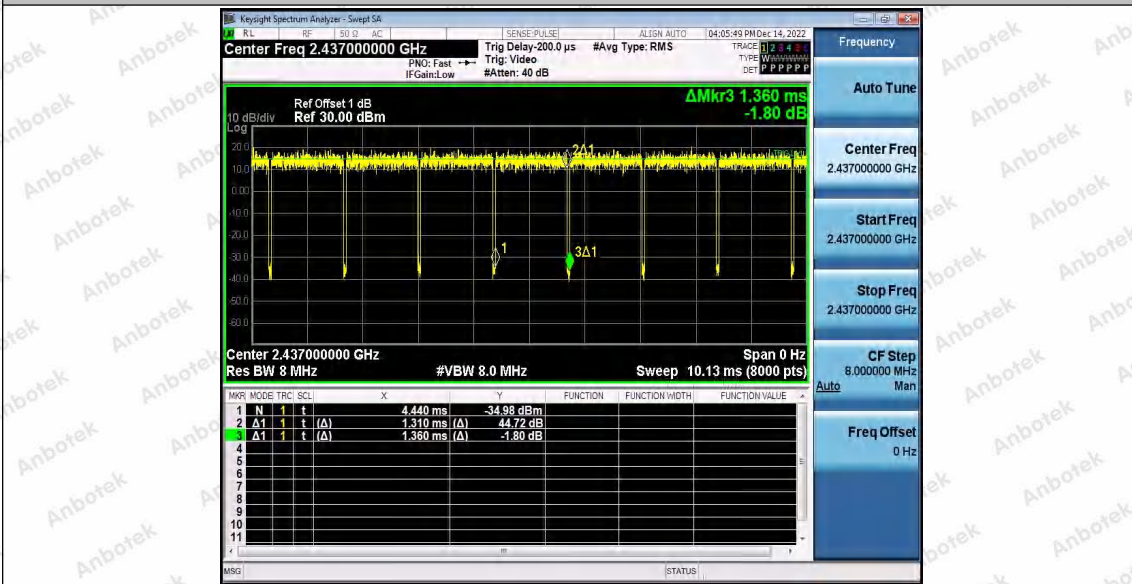

11G_Ant1_2462

Shenzhen Anbotek Compliance Laboratory Limited

Address: 1/F., Building D, Sogood Science and Technology Park, Sanwei Community, Hangcheng Street, Bao'an District, Shenzhen, Guangdong, China.
Tel: (86) 0755-26066440 Fax: (86) 0755-26014772 Email: service@anbotek.com

Hotline 400-003-0500
www.anbotek.com.cn