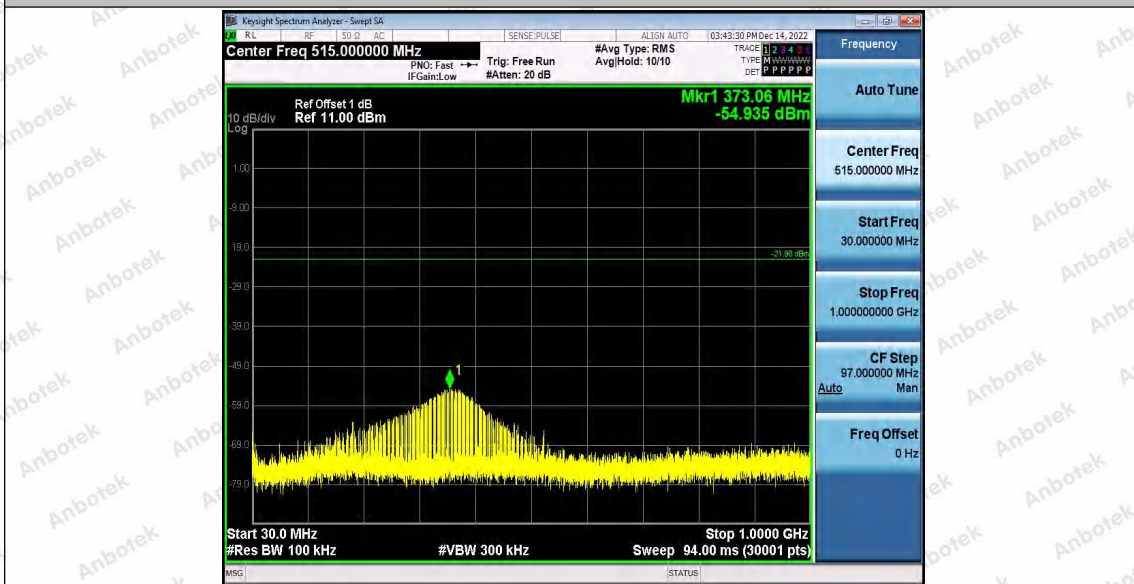

11N40_Ant1_2437_1000~26500

Shenzhen Anbotek Compliance Laboratory Limited

Address: 1/F., Building D, Sogood Science and Technology Park, Sanwei Community, Hangcheng Street, Bao'an District, Shenzhen, Guangdong, China.
Tel: (86) 0755-26066440 Fax: (86) 0755-26014772 Email: service@anbotek.com

Hotline 400-003-0500
www.anbotek.com.cn