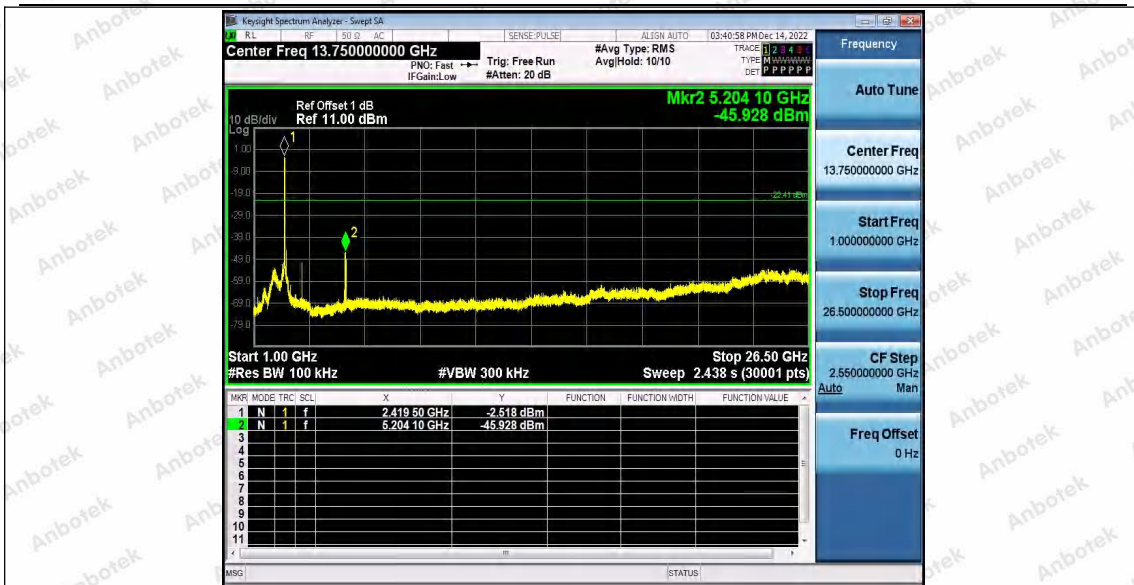

11N40_Ant2_2422_0~Reference