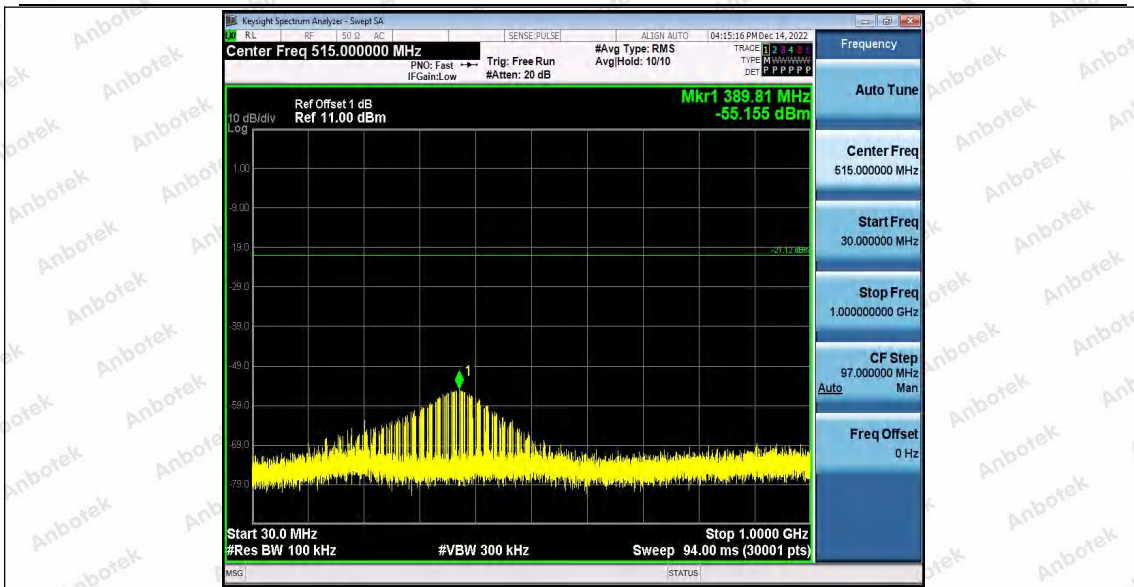

11N20_Ant2_2462_1000~26500