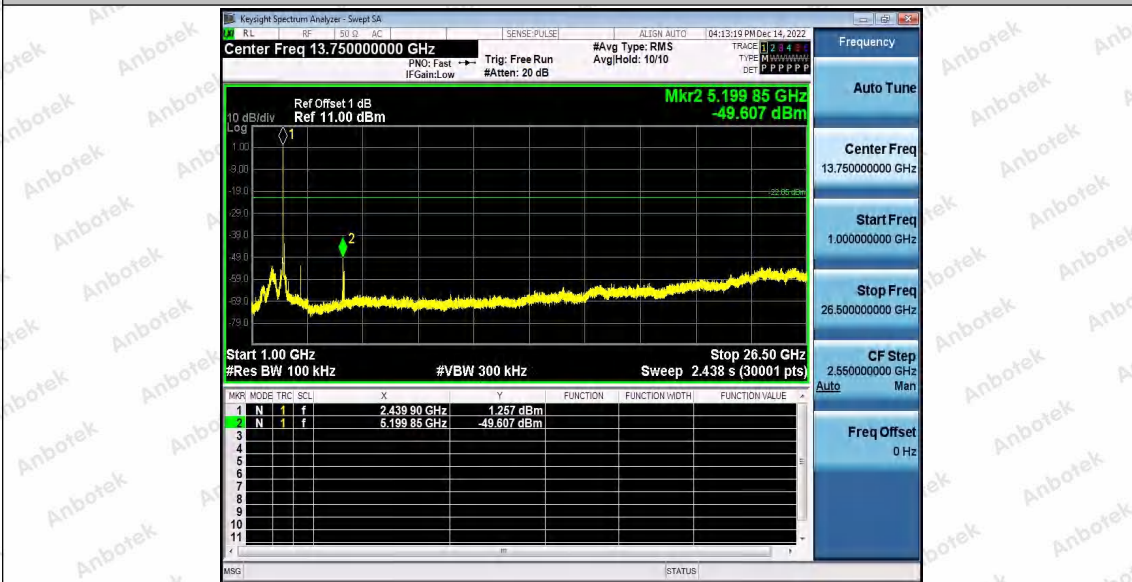

11N20_Ant1_2462_0~Reference

Shenzhen Anbotek Compliance Laboratory Limited

Address: 1/F., Building D, Sogood Science and Technology Park, Sanwei Community, Hangcheng Street, Bao'an District, Shenzhen, Guangdong, China.
Tel: (86) 0755-26066440 Fax: (86) 0755-26014772 Email: service@anbotek.com

Hotline 400-003-0500
www.anbotek.com.cn