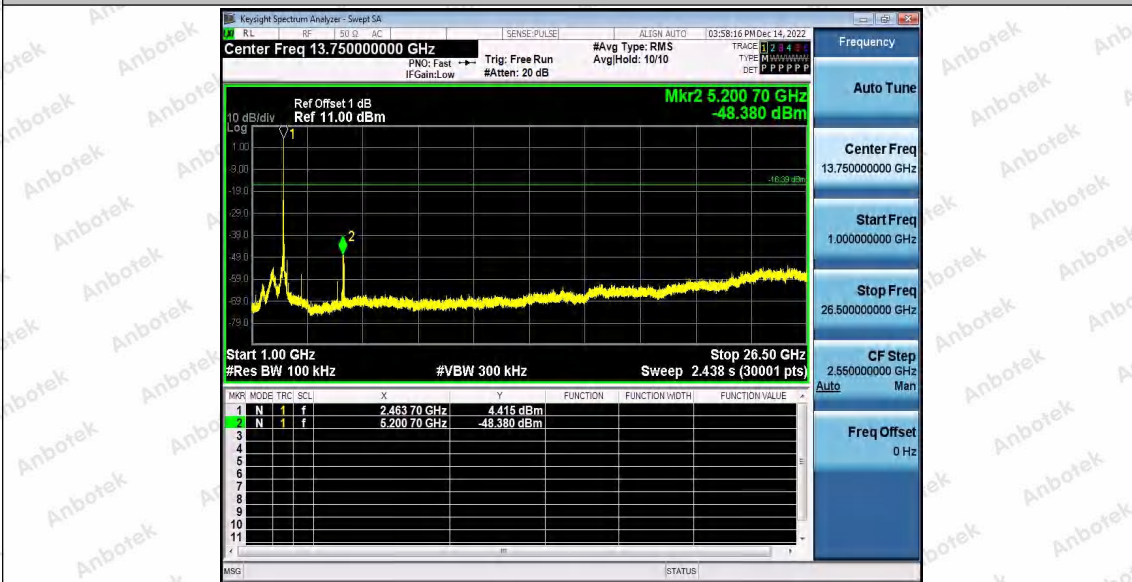

11G_Ant1_2412_0~Reference

Shenzhen Anbotek Compliance Laboratory Limited

Address: 1/F., Building D, Sogood Science and Technology Park, Sanwei Community, Hangcheng Street, Bao'an District, Shenzhen, Guangdong, China.
Tel: (86) 0755-26066440 Fax: (86) 0755-26014772 Email: service@anbotek.com

Hotline
400-003-0500
www.anbotek.com.cn