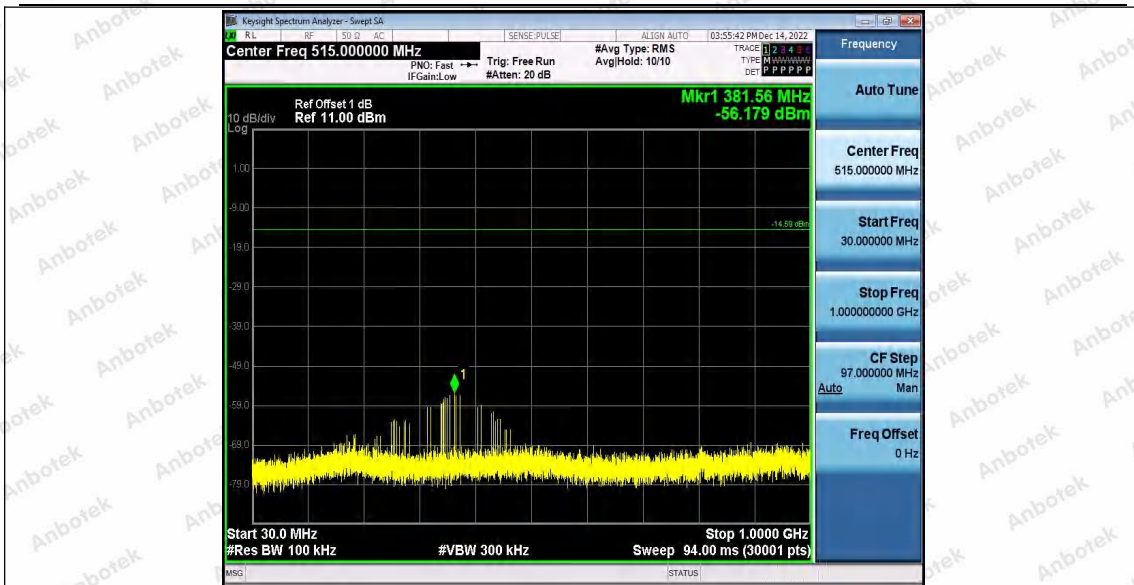

11B_Ant2_2437_1000~26500