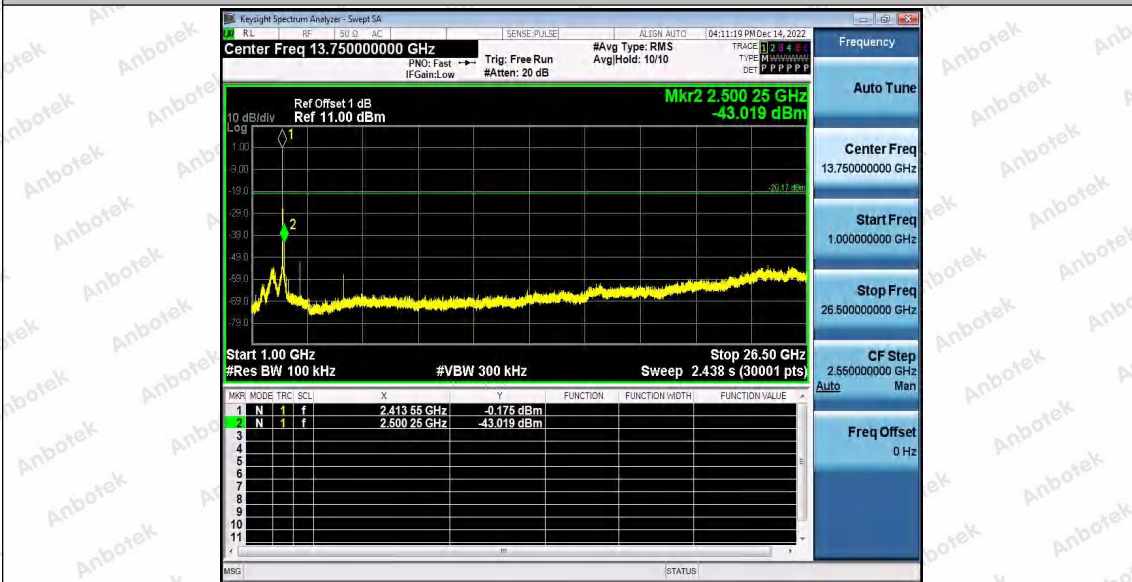

11N20_Ant1_2437_0~Reference

Shenzhen Anbotek Compliance Laboratory Limited

Address: 1/F., Building D, Sogood Science and Technology Park, Sanwei Community, Hangcheng Street, Bao'an District, Shenzhen, Guangdong, China.
Tel: (86) 0755-26066440 Fax: (86) 0755-26014772 Email: service@anbotek.com

Hotline
400-003-0500
www.anbotek.com.cn