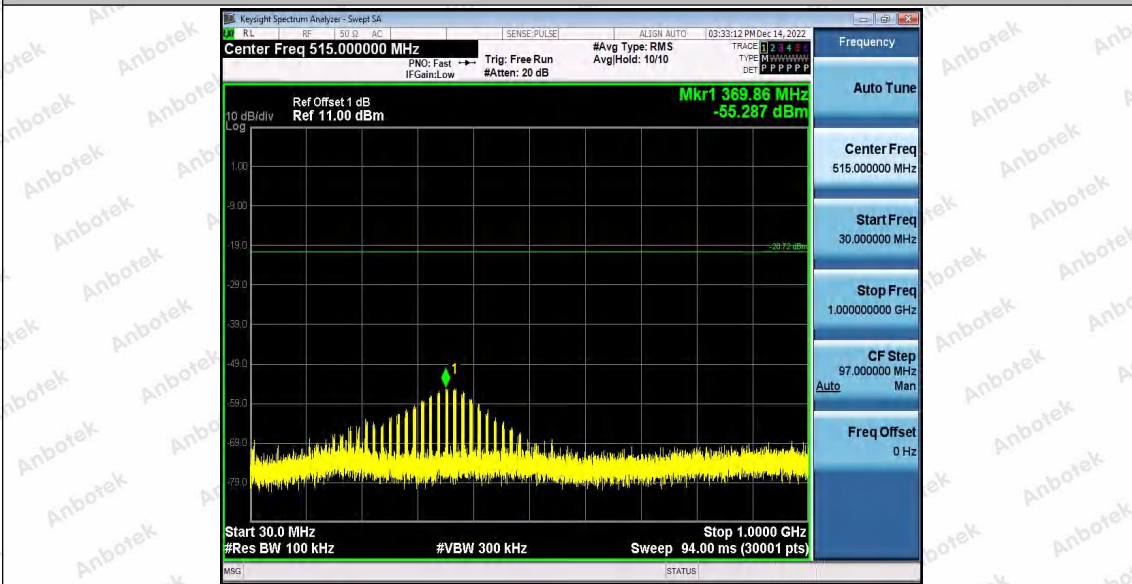

11N20_Ant1_2412_1000~26500

Shenzhen Anbotek Compliance Laboratory Limited

Address: 1/F., Building D, Sogood Science and Technology Park, Sanwei Community, Hangcheng Street, Bao'an District, Shenzhen, Guangdong, China.
Tel: (86) 0755-26066440 Fax: (86) 0755-26014772 Email: service@anbotek.com

Hotline
400-003-0500
www.anbotek.com.cn