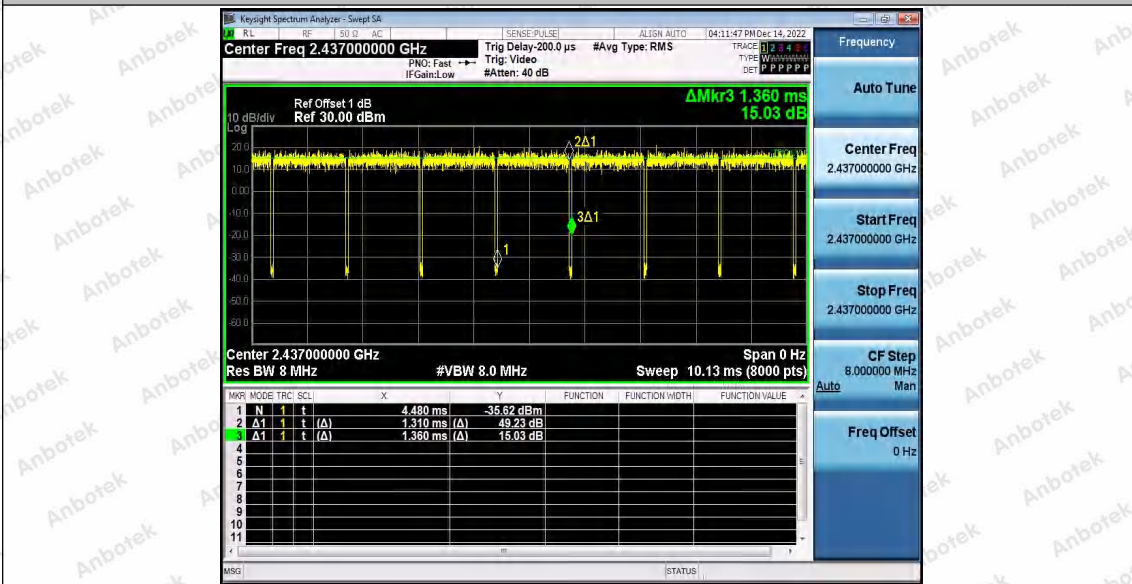

11N20_Ant1_2462

Shenzhen Anbotek Compliance Laboratory Limited

Address: 1/F., Building D, Sogood Science and Technology Park, Sanwei Community, Hangcheng Street, Bao'an District, Shenzhen, Guangdong, China.
Tel: (86) 0755-26066440 Fax: (86) 0755-26014772 Email: service@anbotek.com

Hotline 400-003-0500
www.anbotek.com.cn