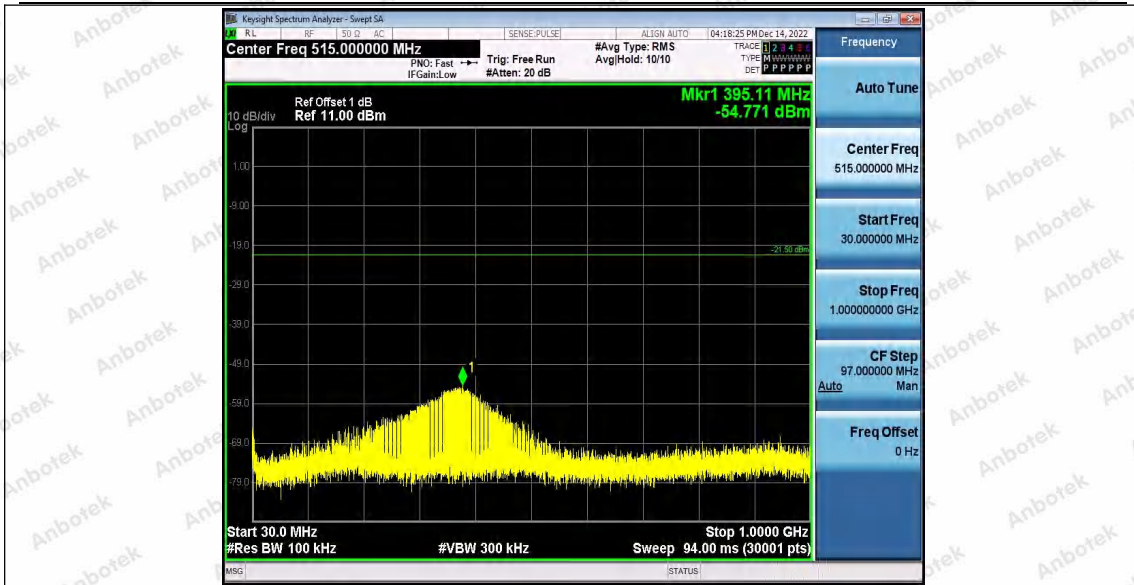

11N40_Ant2_2422_1000~26500