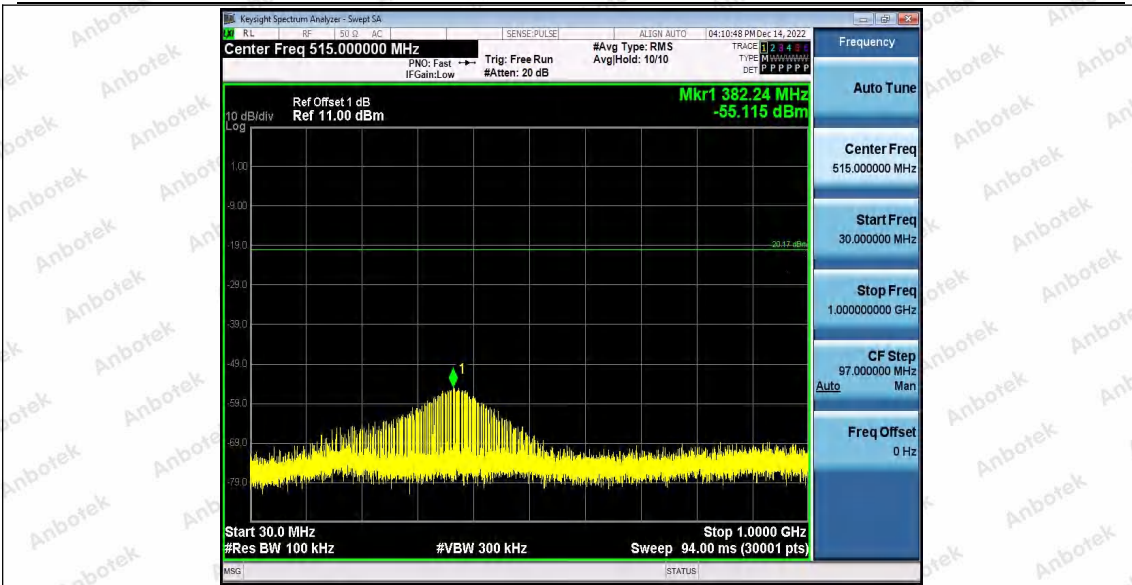

11N20_Ant2_2412_1000~26500