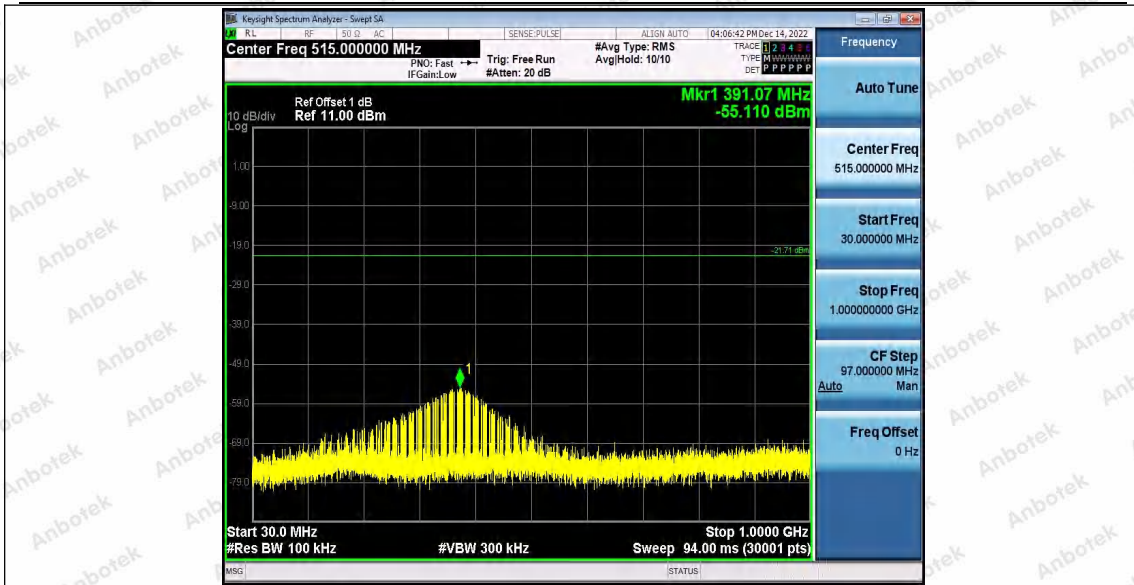

11G_Ant2_2437_1000~26500