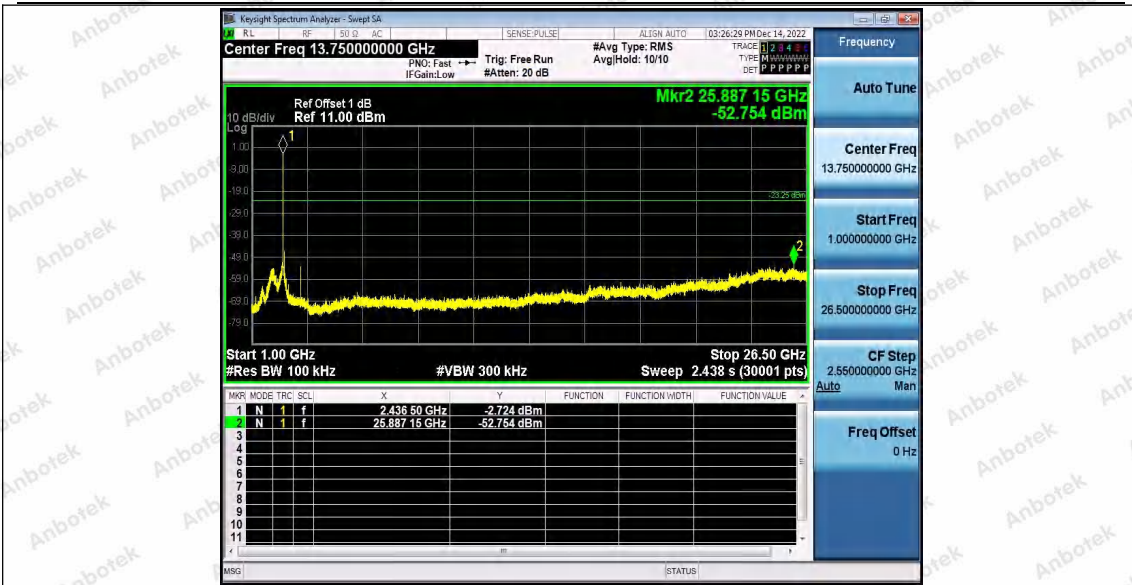

11G_Ant2_2437_0~Reference