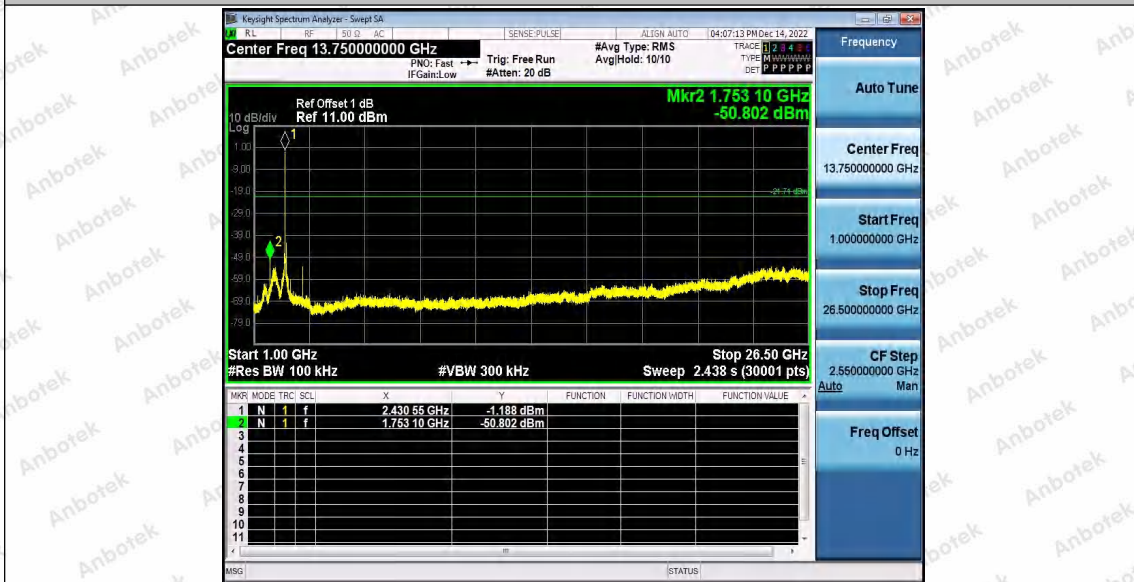

11G_Ant1_2462_0~Reference

Shenzhen Anbotek Compliance Laboratory Limited

Address: 1/F., Building D, Sogood Science and Technology Park, Sanwei Community, Hangcheng Street, Bao'an District, Shenzhen, Guangdong, China.
Tel: (86) 0755-26066440 Fax: (86) 0755-26014772 Email: service@anbotek.com

Hotline 400-003-0500
www.anbotek.com.cn