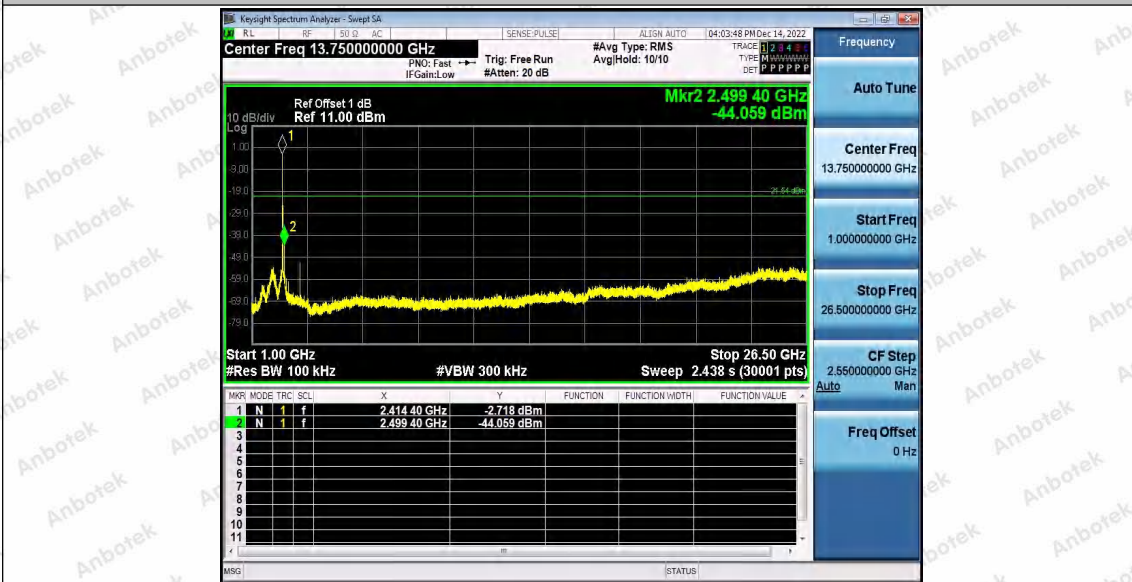

11G_Ant1_2437_0~Reference

Shenzhen Anbotek Compliance Laboratory Limited

Address: 1/F., Building D, Sogood Science and Technology Park, Sanwei Community, Hangcheng Street, Bao'an District, Shenzhen, Guangdong, China.
Tel: (86) 0755-26066440 Fax: (86) 0755-26014772 Email: service@anbotek.com

Hotline
400-003-0500
www.anbotek.com.cn