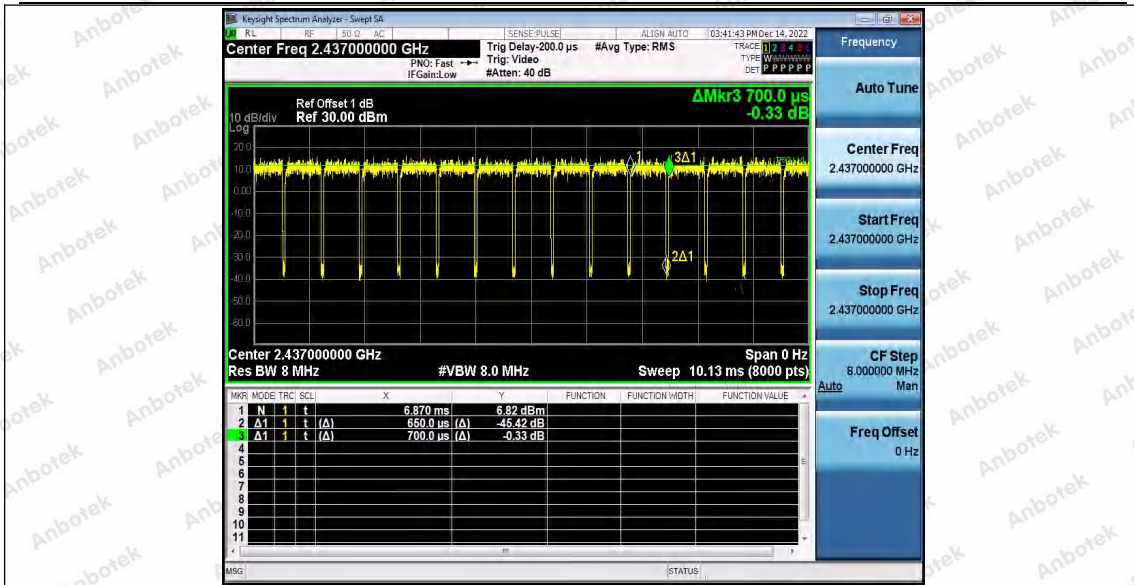

11N40_Ant2_2437