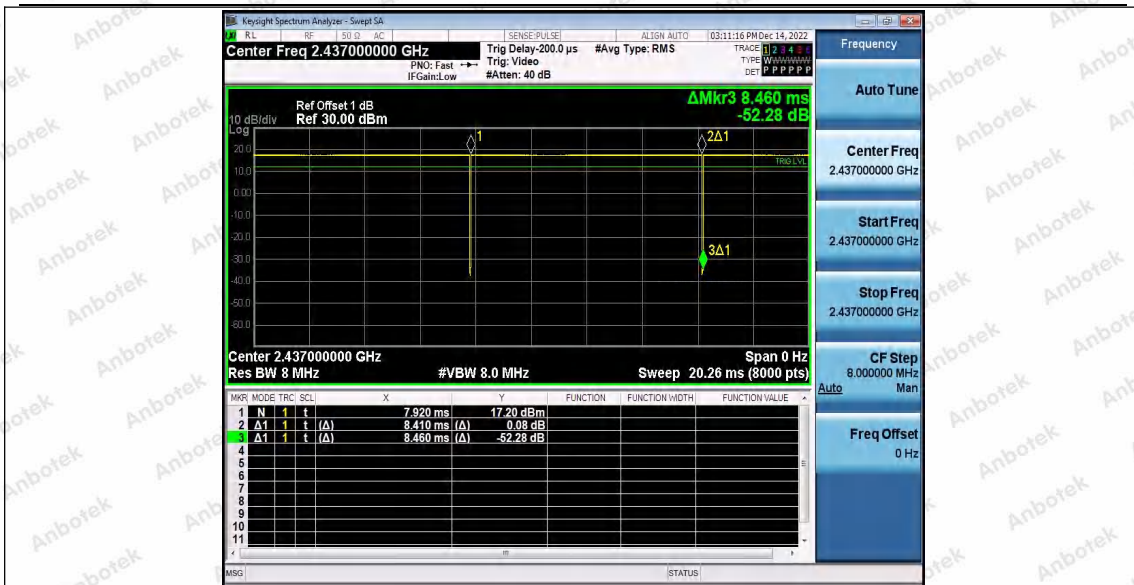

11B_Ant2_2437