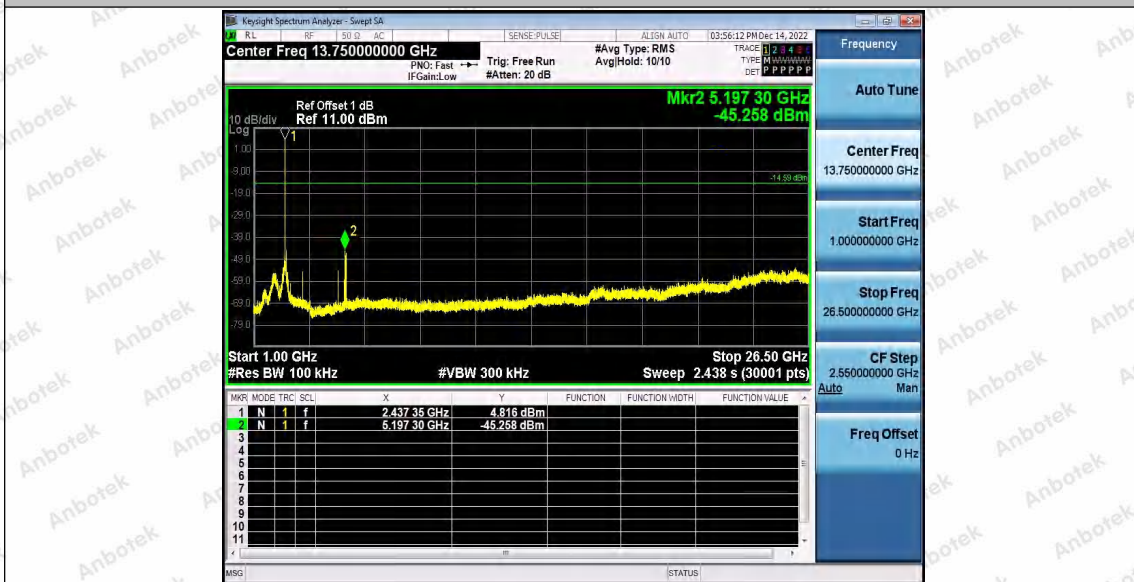

11B_Ant1_2462_0~Reference

Shenzhen Anbotek Compliance Laboratory Limited

Address: 1/F., Building D, Sogood Science and Technology Park, Sanwei Community, Hangcheng Street, Bao'an District, Shenzhen, Guangdong, China.
Tel: (86) 0755-26066440 Fax: (86) 0755-26014772 Email: service@anbotek.com

Hotline
400-003-0500
www.anbotek.com.cn