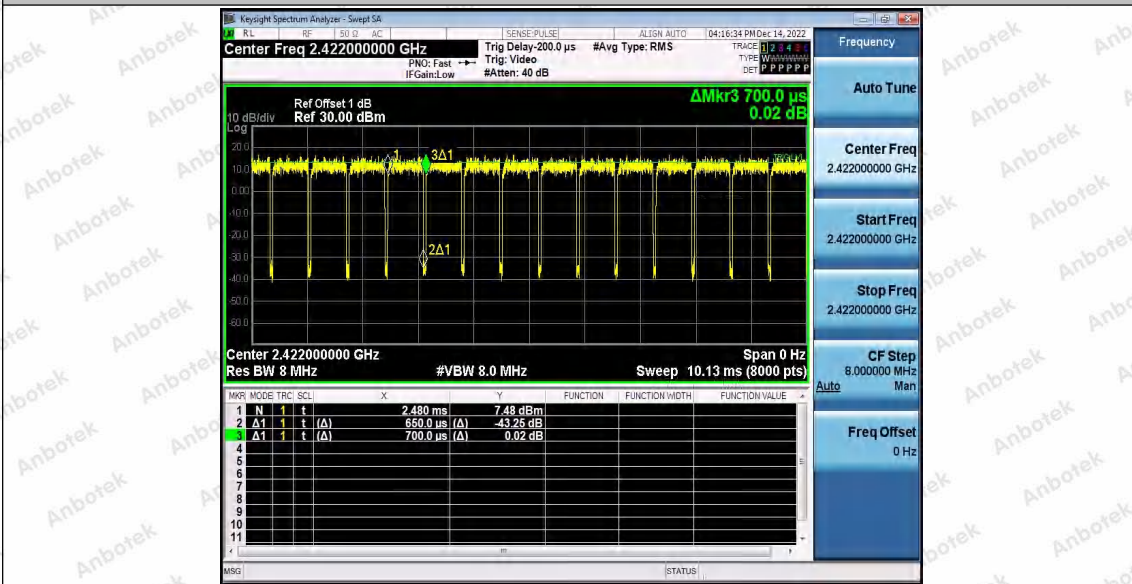

11N40_Ant1_2437

Shenzhen Anbotek Compliance Laboratory Limited

Address: 1/F., Building D, Sogood Science and Technology Park, Sanwei Community, Hangcheng Street, Bao'an District, Shenzhen, Guangdong, China.
Tel: (86) 0755-26066440 Fax: (86) 0755-26014772 Email: service@anbotek.com

Hotline
400-003-0500
www.anbotek.com.cn