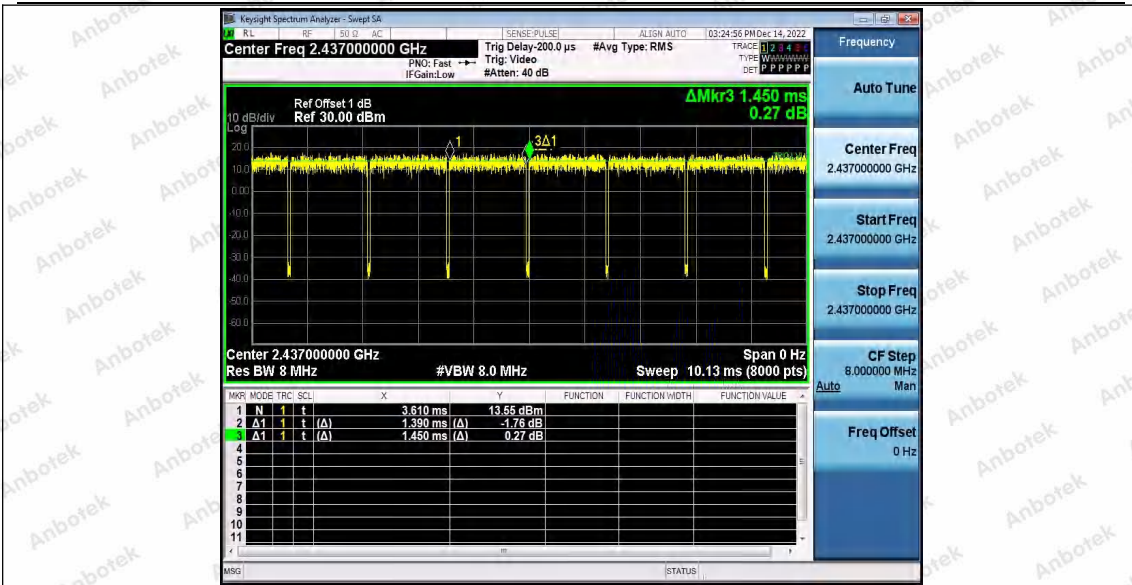

11G_Ant2_2437