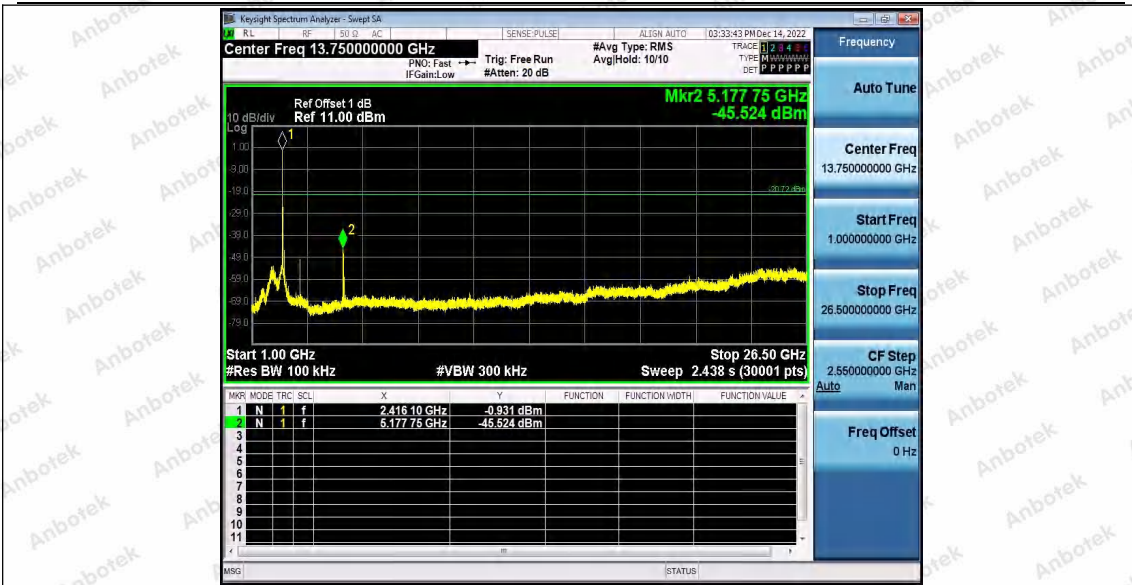

11N20_Ant2_2412_0~Reference