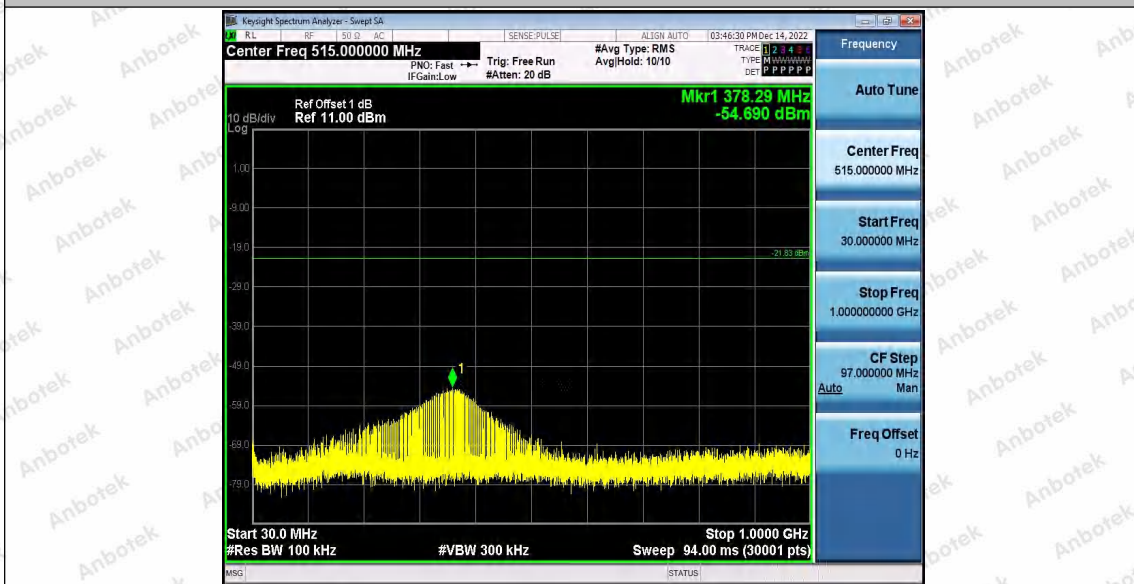

11N40_Ant1_2452_1000~26500

Shenzhen Anbotek Compliance Laboratory Limited

Address: 1/F., Building D, Sogood Science and Technology Park, Sanwei Community, Hangcheng Street, Bao'an District, Shenzhen, Guangdong, China.
Tel: (86) 0755-26066440 Fax: (86) 0755-26014772 Email: service@anbotek.com

Hotline 400-003-0500
www.anbotek.com.cn