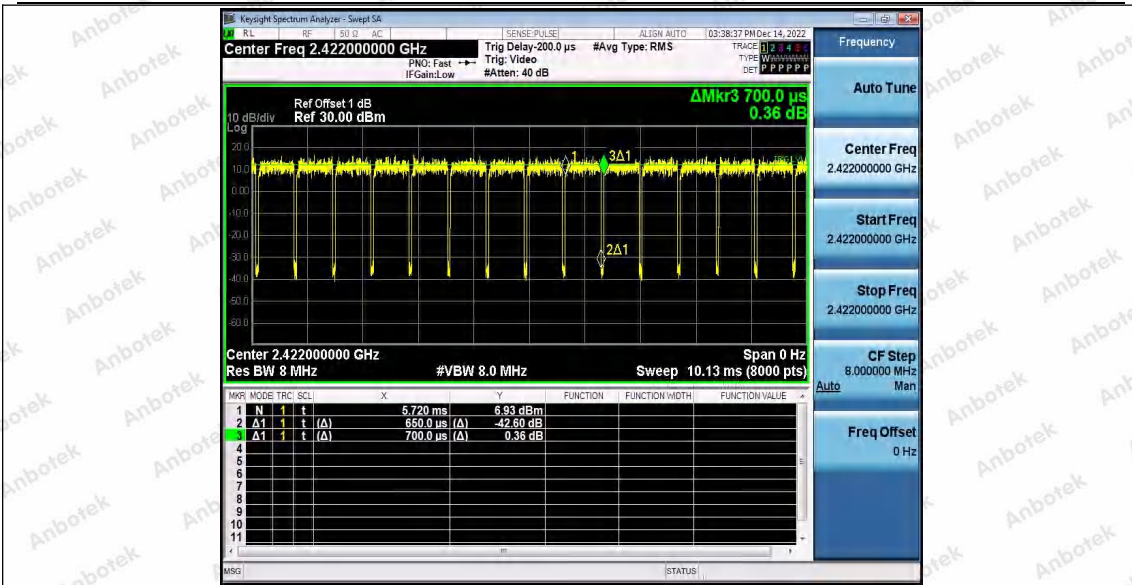

11N40_Ant2_2422