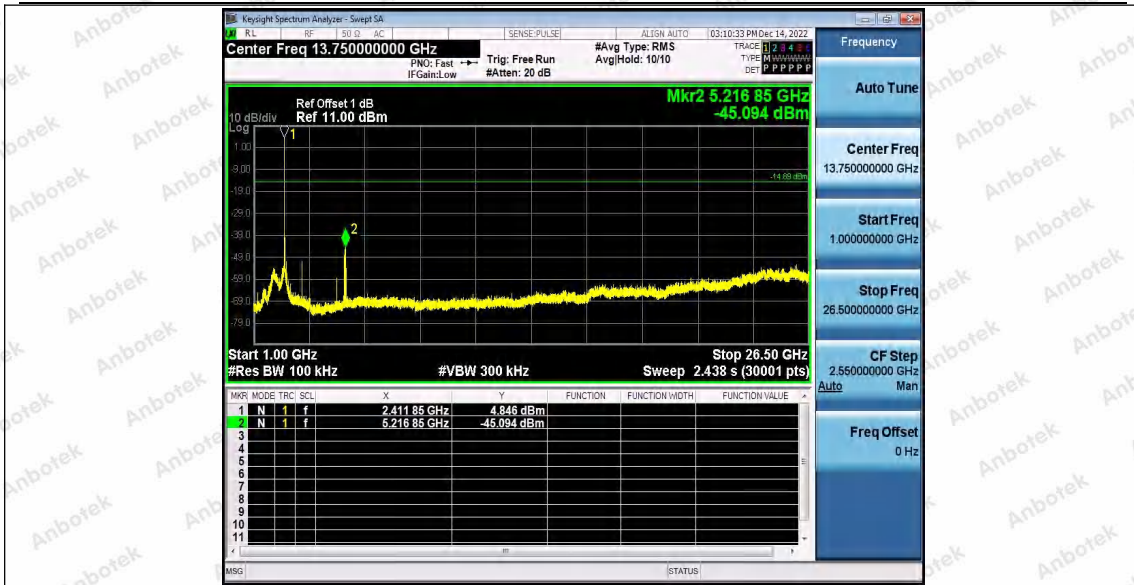

11B_Ant2_2412_0~Reference