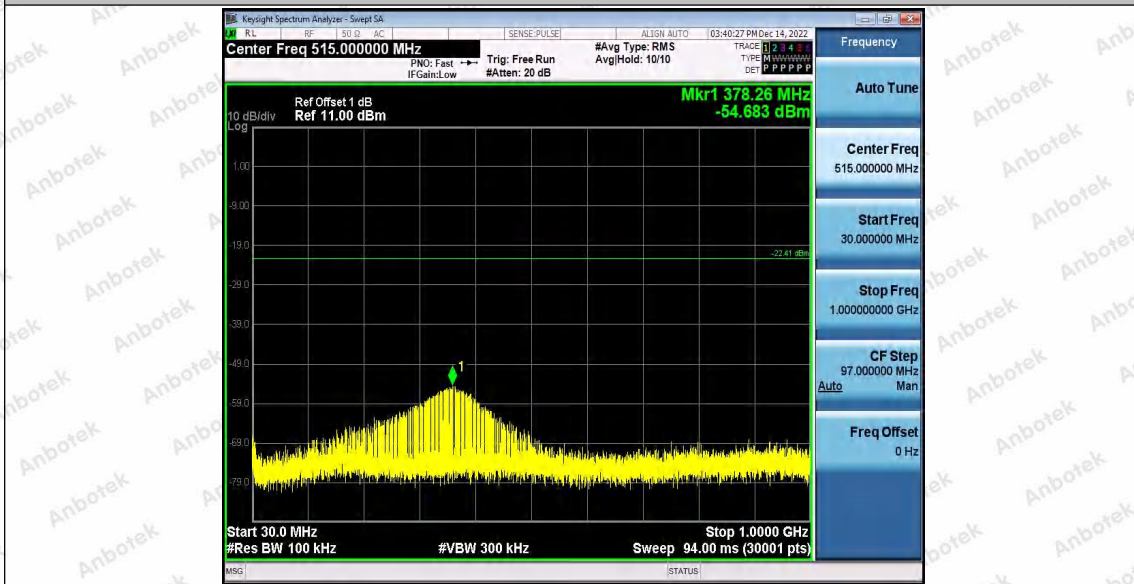

11N40_Ant1_2422_1000~26500

Shenzhen Anbotek Compliance Laboratory Limited

Address: 1/F., Building D, Sogood Science and Technology Park, Sanwei Community, Hangcheng Street, Bao'an District, Shenzhen, Guangdong, China.
Tel: (86) 0755-26066440 Fax: (86) 0755-26014772 Email: service@anbotek.com

Hotline 400-003-0500
www.anbotek.com.cn