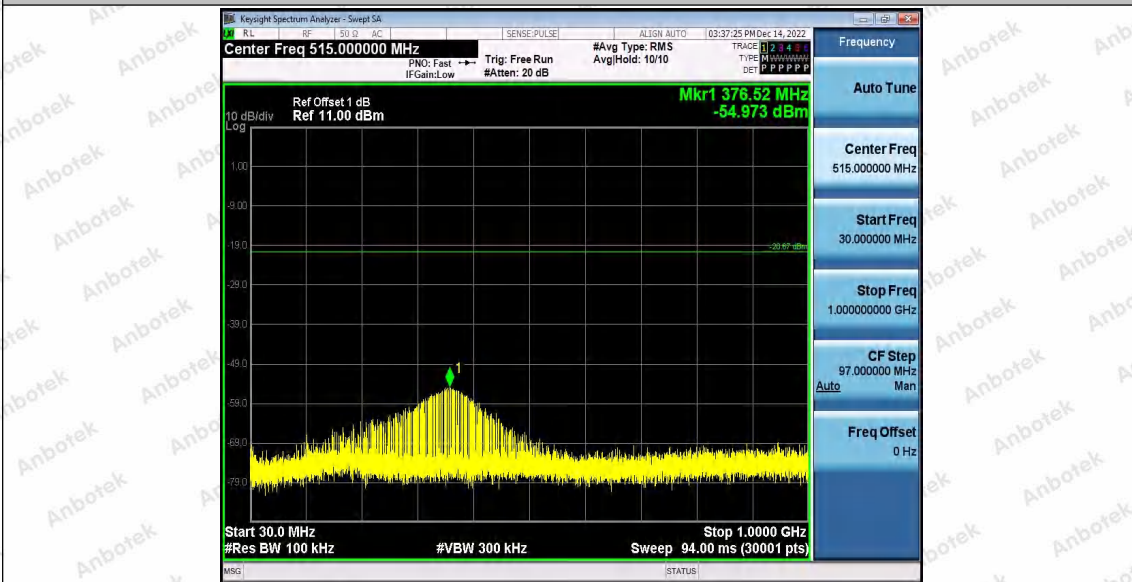

11N20_Ant1_2462_1000~26500

Shenzhen Anbotek Compliance Laboratory Limited

Address: 1/F., Building D, Sogood Science and Technology Park, Sanwei Community, Hangcheng Street, Bao'an District, Shenzhen, Guangdong, China.
Tel: (86) 0755-26066440 Fax: (86) 0755-26014772 Email: service@anbotek.com

Hotline
400-003-0500
www.anbotek.com.cn