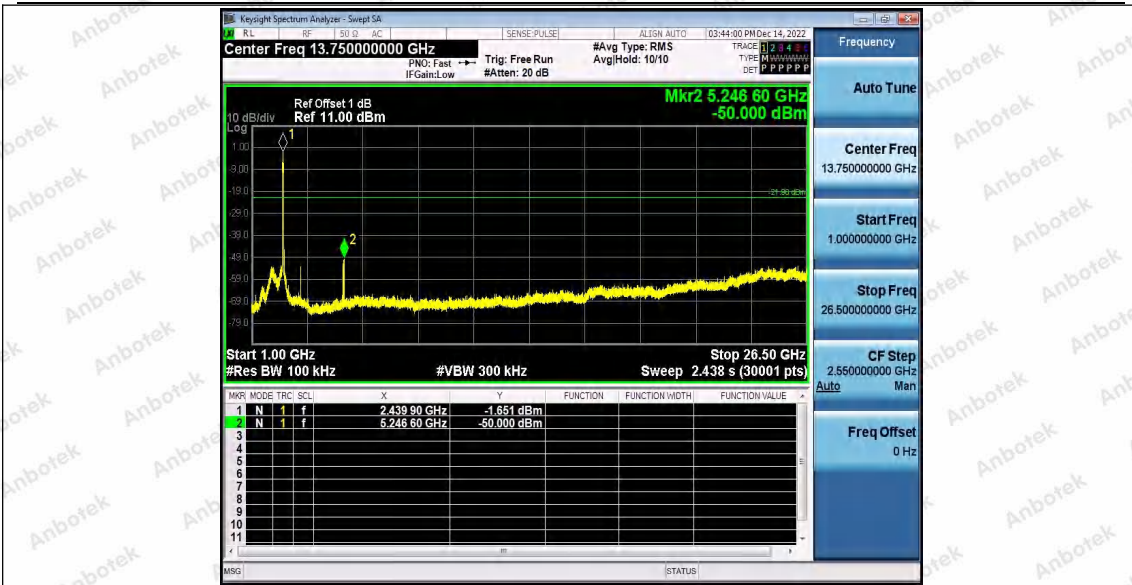

11N40_Ant2_2437_0~Reference