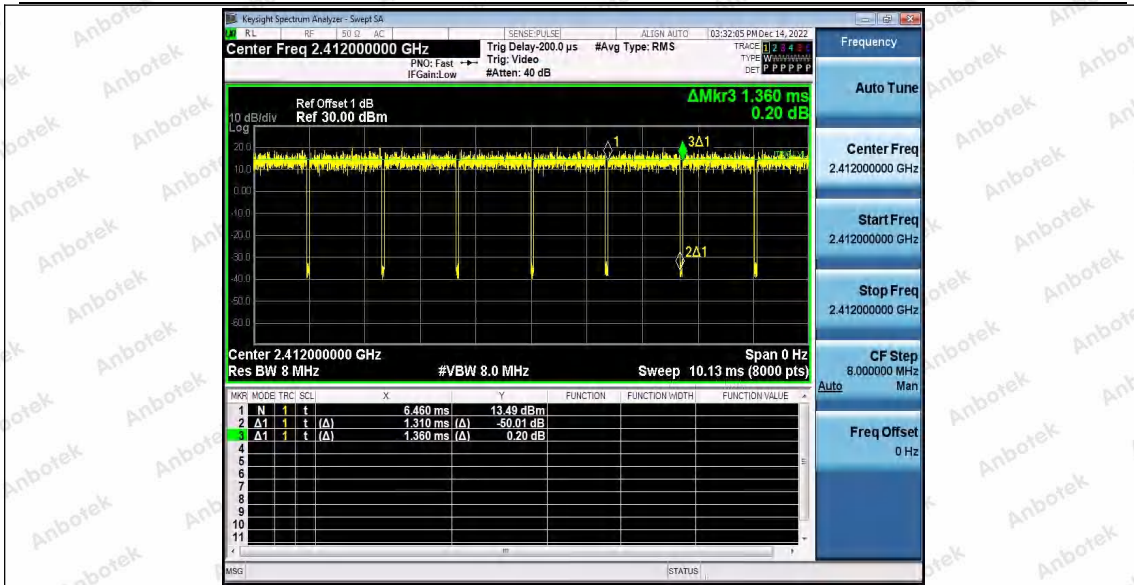

11N20_Ant2_2412