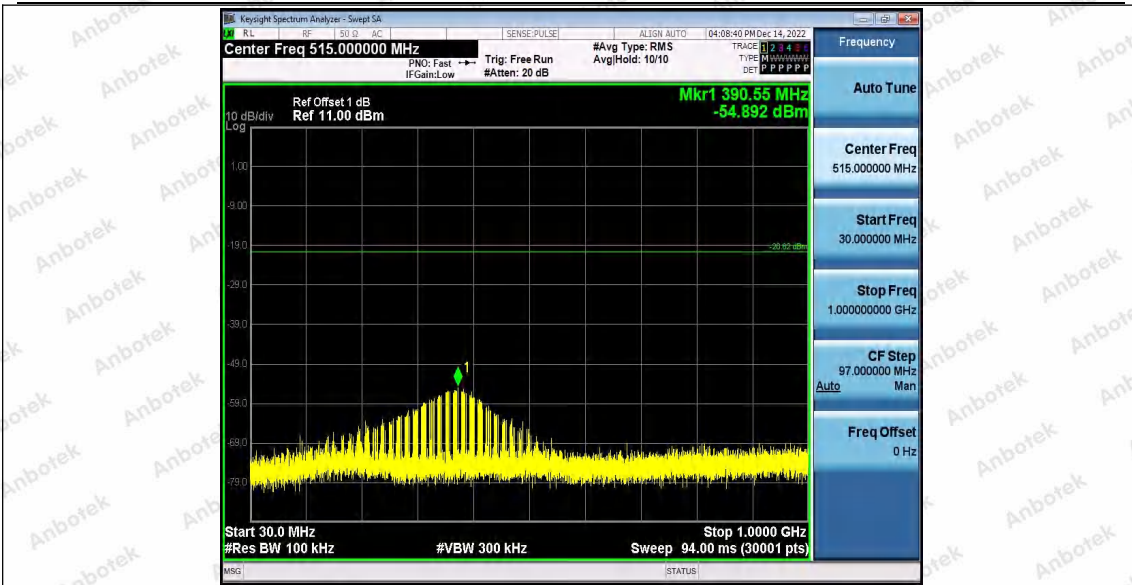

11G_Ant2_2462_1000~26500