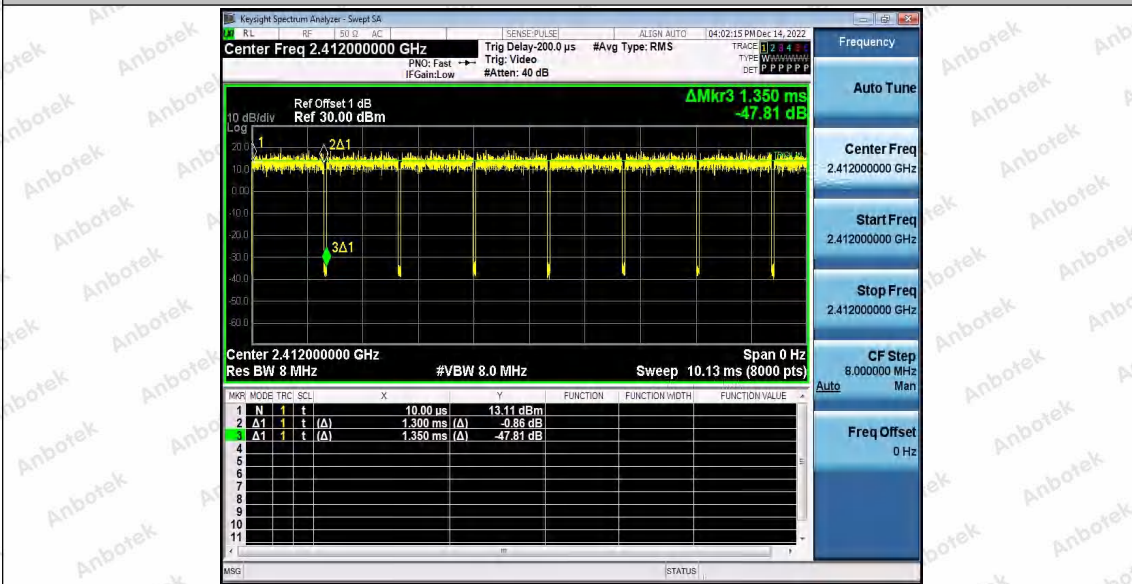

11G_Ant1_2437

Shenzhen Anbotek Compliance Laboratory Limited

Address: 1/F., Building D, Sogood Science and Technology Park, Sanwei Community, Hangcheng Street, Bao'an District, Shenzhen, Guangdong, China.
Tel: (86) 0755-26066440 Fax: (86) 0755-26014772 Email: service@anbotek.com

Hotline 400-003-0500
www.anbotek.com.cn