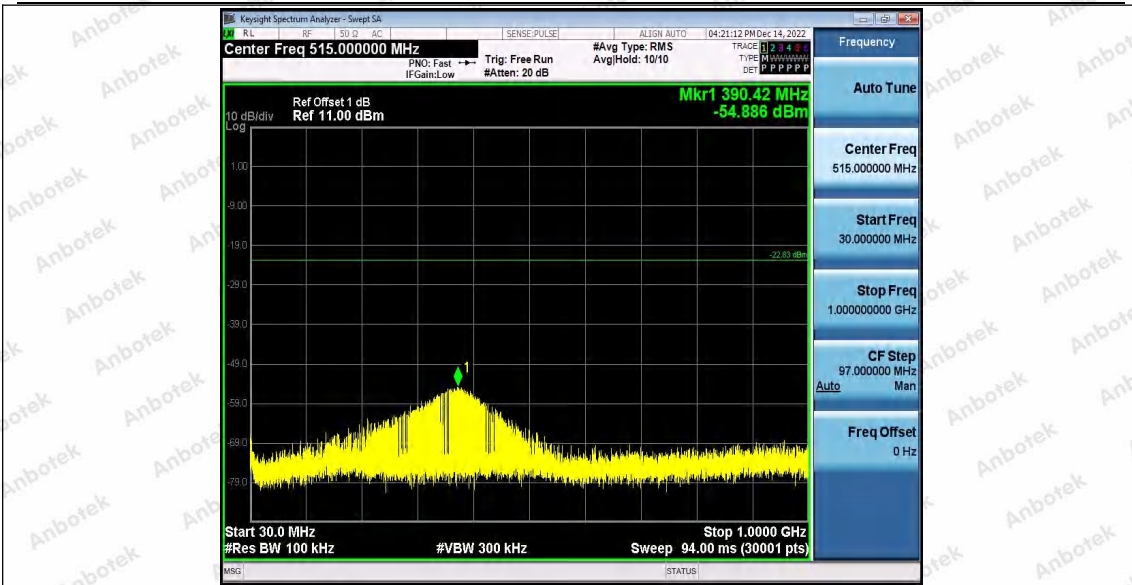

11N40_Ant2_2437_1000~26500