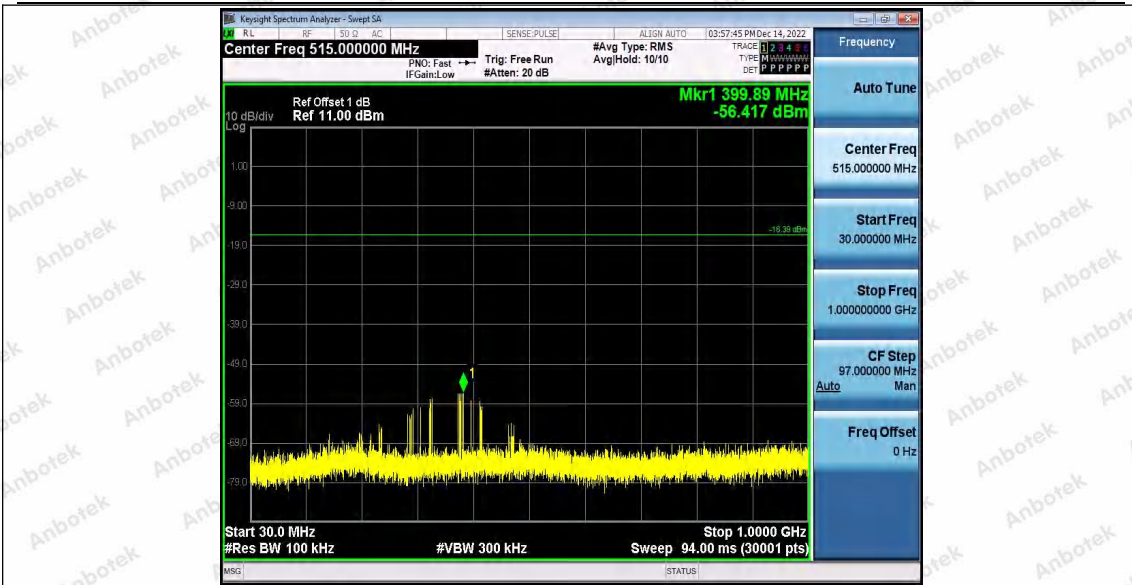

11B_Ant2_2462_1000~26500