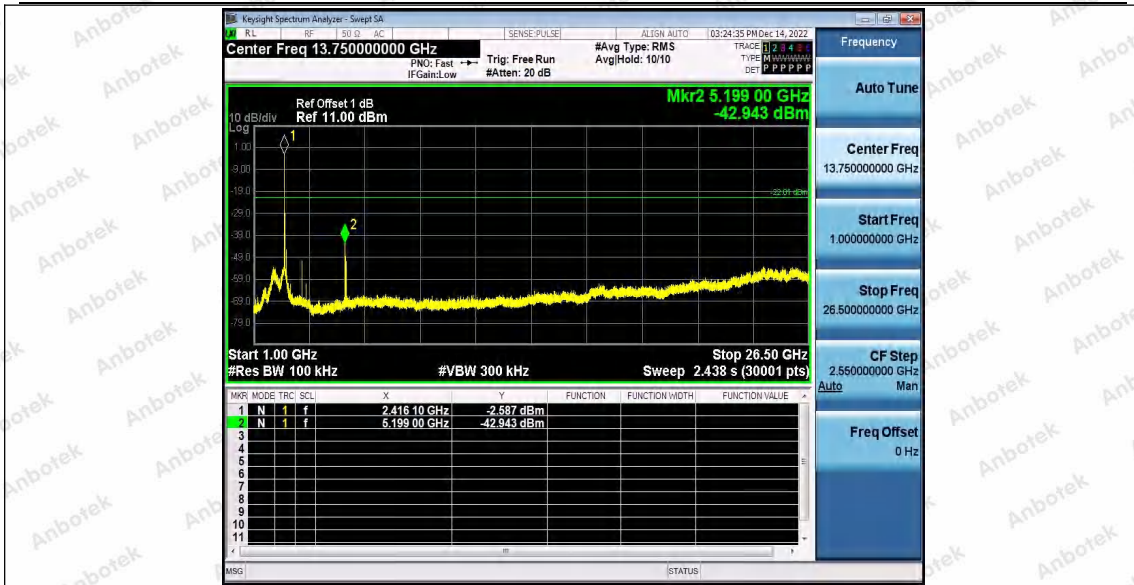

11G_Ant2_2412_0~Reference