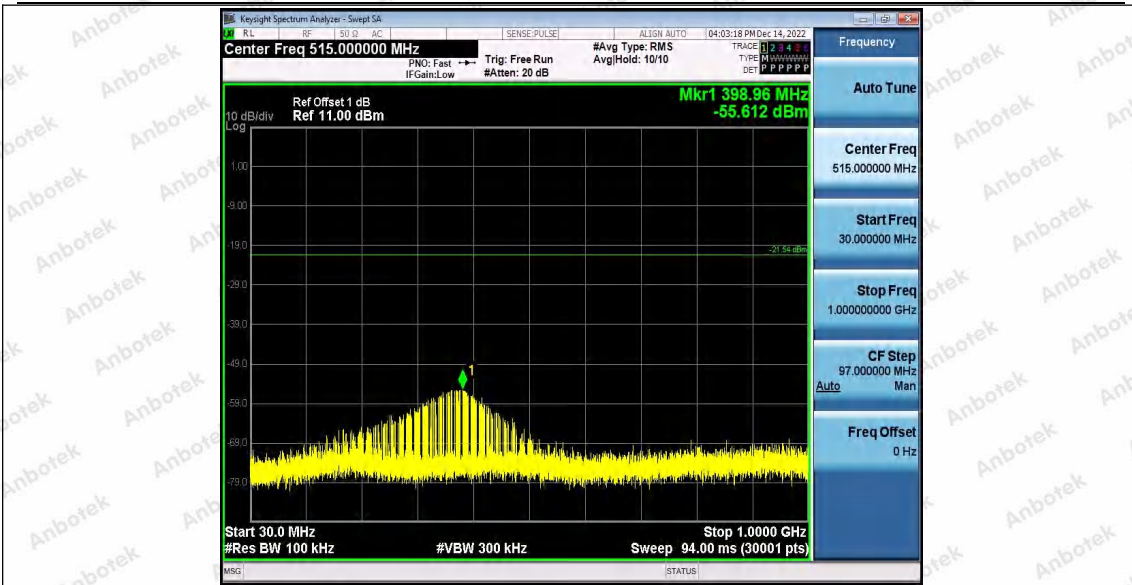

11G_Ant2_2412_1000~26500