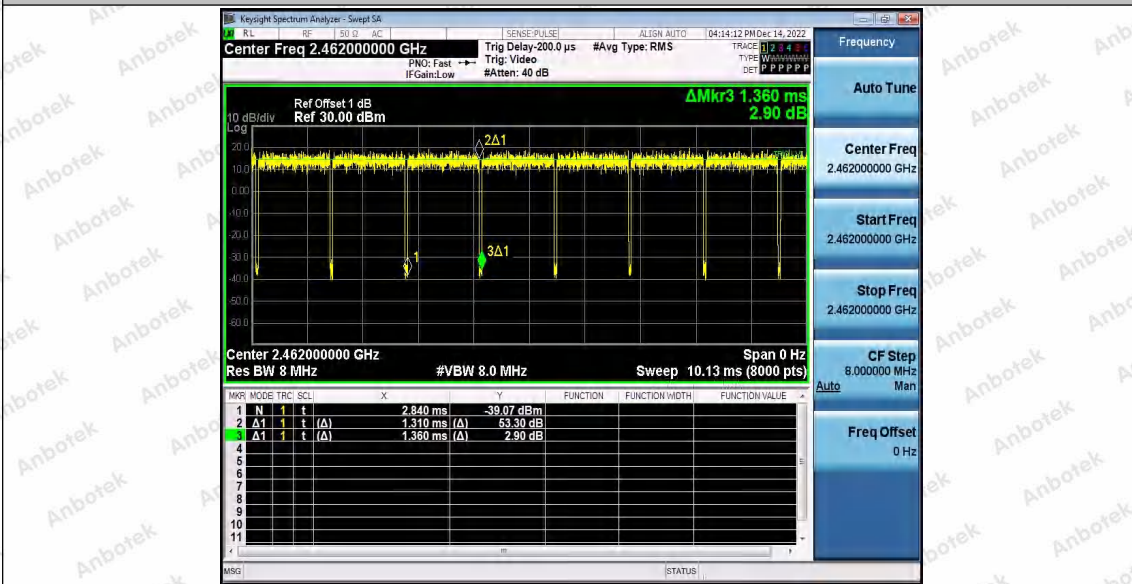

11N40_Ant1_2422

Shenzhen Anbotek Compliance Laboratory Limited

Address: 1/F., Building D, Sogood Science and Technology Park, Sanwei Community, Hangcheng Street, Bao'an District, Shenzhen, Guangdong, China.
Tel: (86) 0755-26066440 Fax: (86) 0755-26014772 Email: service@anbotek.com

Hotline 400-003-0500
www.anbotek.com.cn