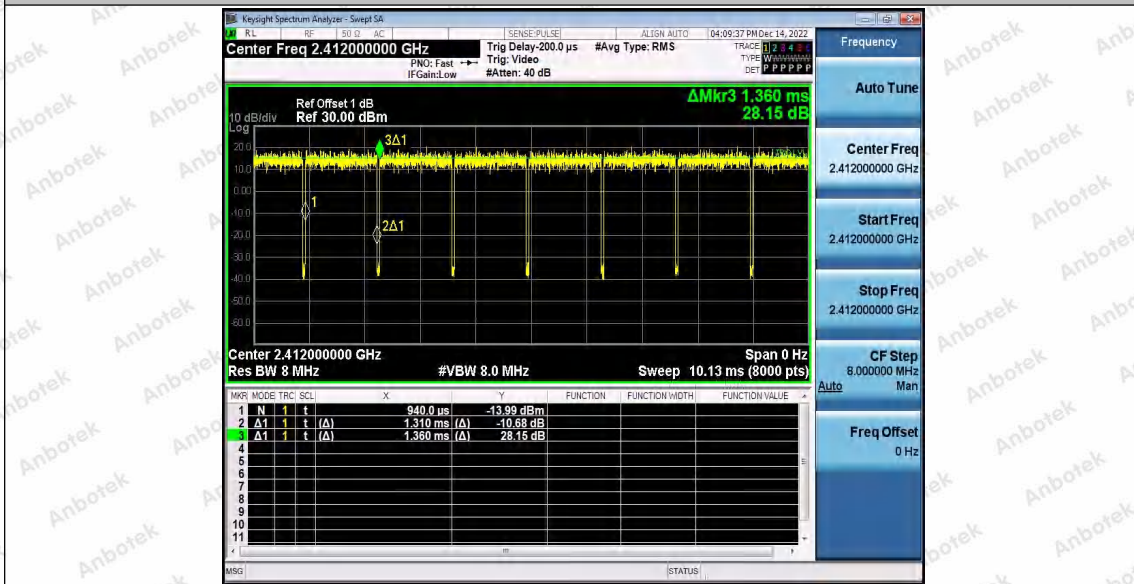

11N20_Ant1_2437

Shenzhen Anbotek Compliance Laboratory Limited

Address: 1/F., Building D, Sogood Science and Technology Park, Sanwei Community, Hangcheng Street, Bao'an District, Shenzhen, Guangdong, China.
Tel: (86) 0755-26066440 Fax: (86) 0755-26014772 Email: service@anbotek.com

Hotline 400-003-0500
www.anbotek.com.cn