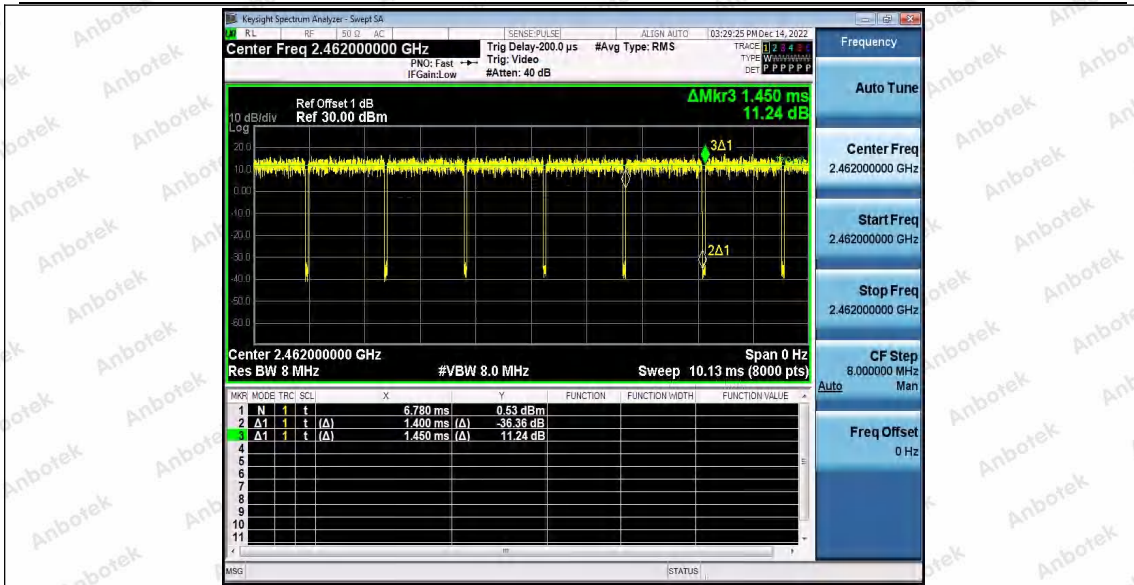

11G_Ant2_2462