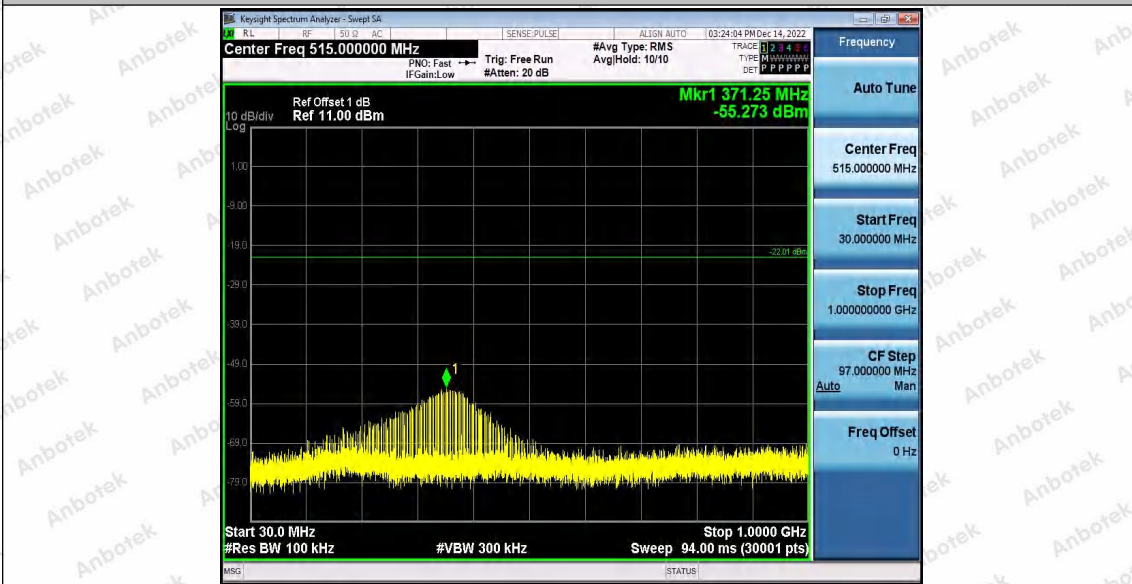

11G_Ant1_2412_1000~26500

Shenzhen Anbotek Compliance Laboratory Limited

Address: 1/F., Building D, Sogood Science and Technology Park, Sanwei Community, Hangcheng Street, Bao'an District, Shenzhen, Guangdong, China.
Tel: (86) 0755-26066440 Fax: (86) 0755-26014772 Email: service@anbotek.com

Hotline
400-003-0500
www.anbotek.com.cn