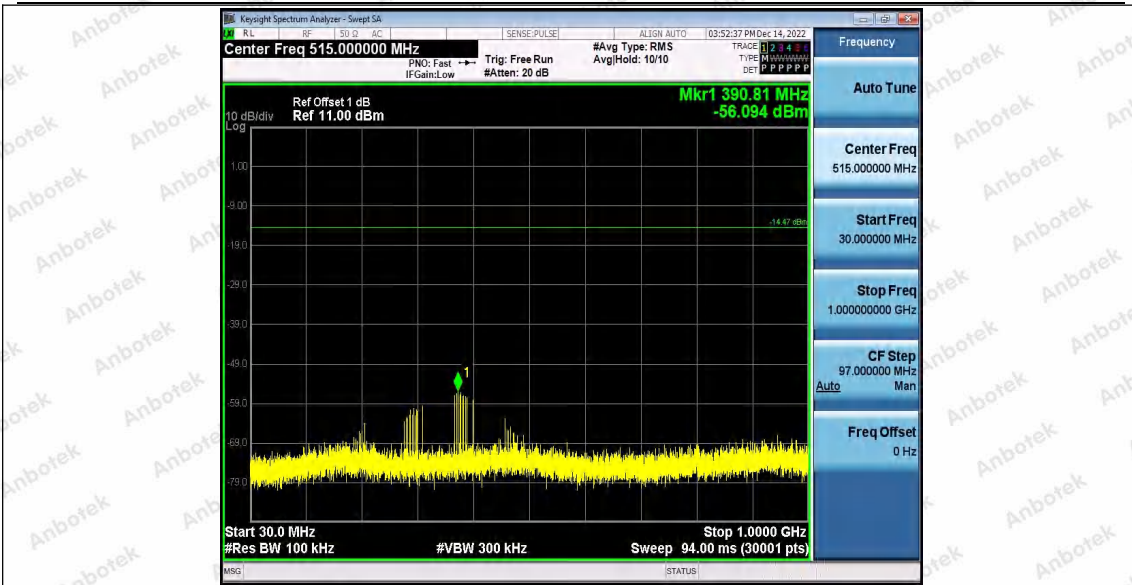

11B_Ant2_2412_1000~26500