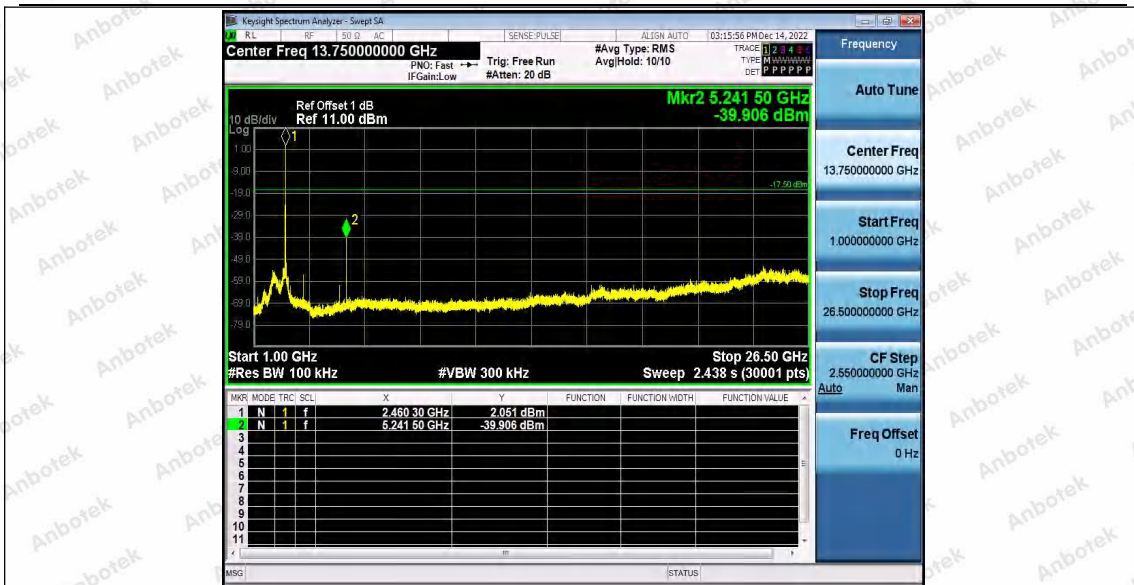

11B_Ant2_2462_0~Reference