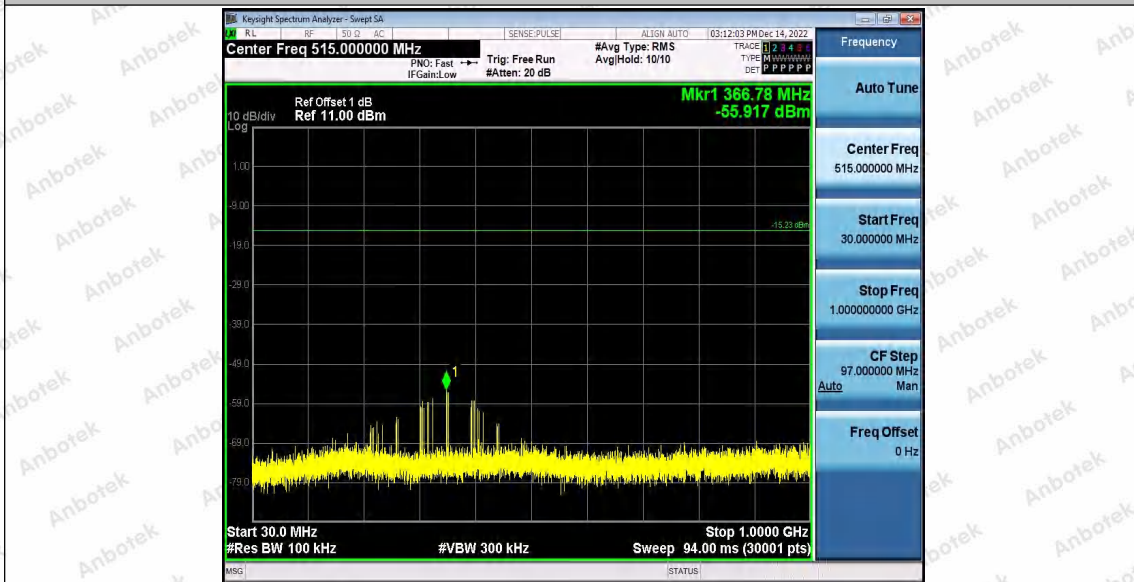

11B_Ant1_2437_1000~26500

Shenzhen Anbotek Compliance Laboratory Limited

Address: 1/F., Building D, Sogood Science and Technology Park, Sanwei Community, Hangcheng Street, Bao'an District, Shenzhen, Guangdong, China.
Tel: (86) 0755-26066440 Fax: (86) 0755-26014772 Email: service@anbotek.com

Hotline
400-003-0500
www.anbotek.com.cn