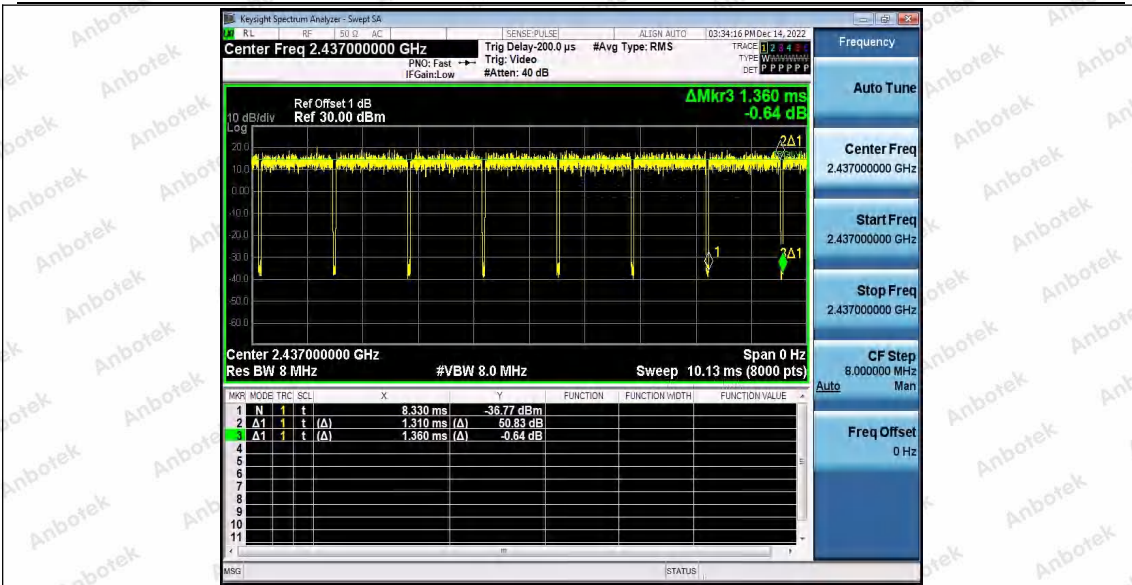

11N20_Ant2_2437