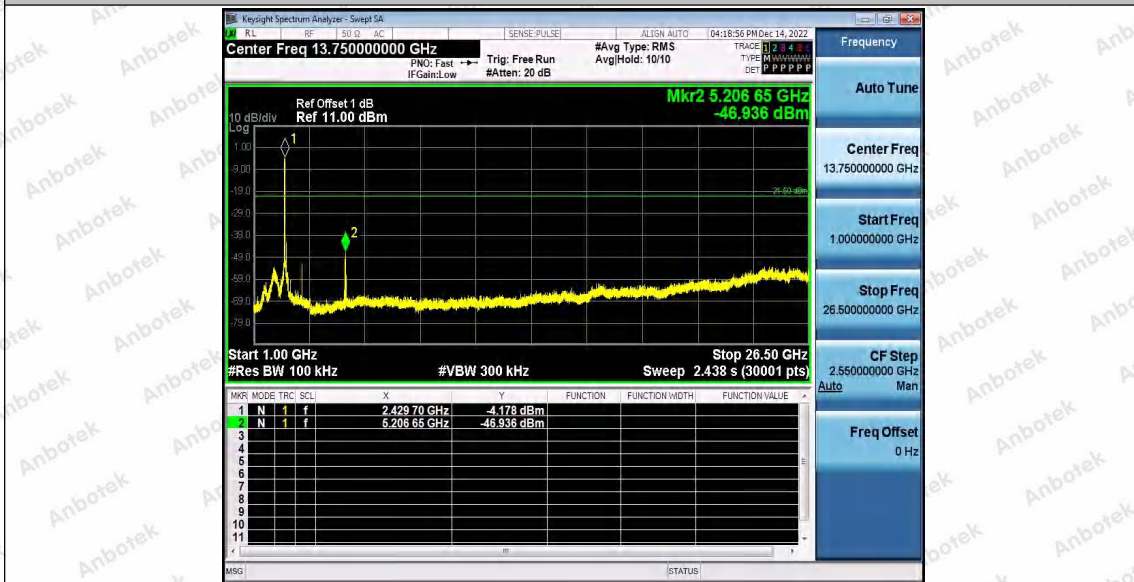

11N40_Ant1_2437_0~Reference

Shenzhen Anbotek Compliance Laboratory Limited

Address: 1/F., Building D, Sogood Science and Technology Park, Sanwei Community, Hangcheng Street, Bao'an District, Shenzhen, Guangdong, China.
Tel: (86) 0755-26066440 Fax: (86) 0755-26014772 Email: service@anbotek.com

Hotline
400-003-0500
www.anbotek.com.cn