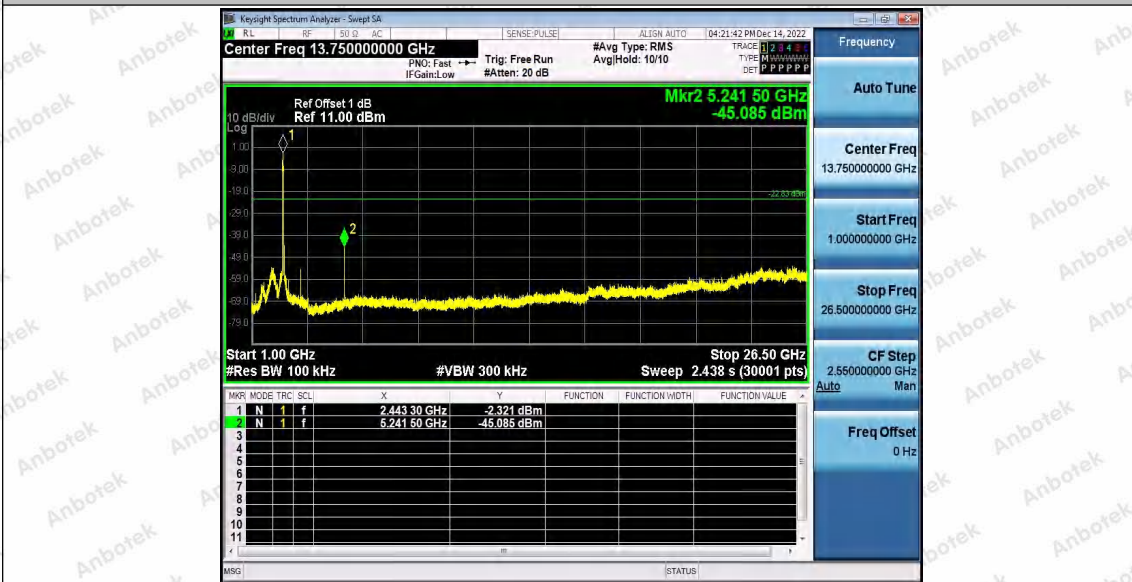

11N40_Ant1_2452_0~Reference

Shenzhen Anbotek Compliance Laboratory Limited

Address: 1/F., Building D, Sogood Science and Technology Park, Sanwei Community, Hangcheng Street, Bao'an District, Shenzhen, Guangdong, China.
Tel: (86) 0755-26066440 Fax: (86) 0755-26014772 Email: service@anbotek.com

Hotline
400-003-0500
www.anbotek.com.cn