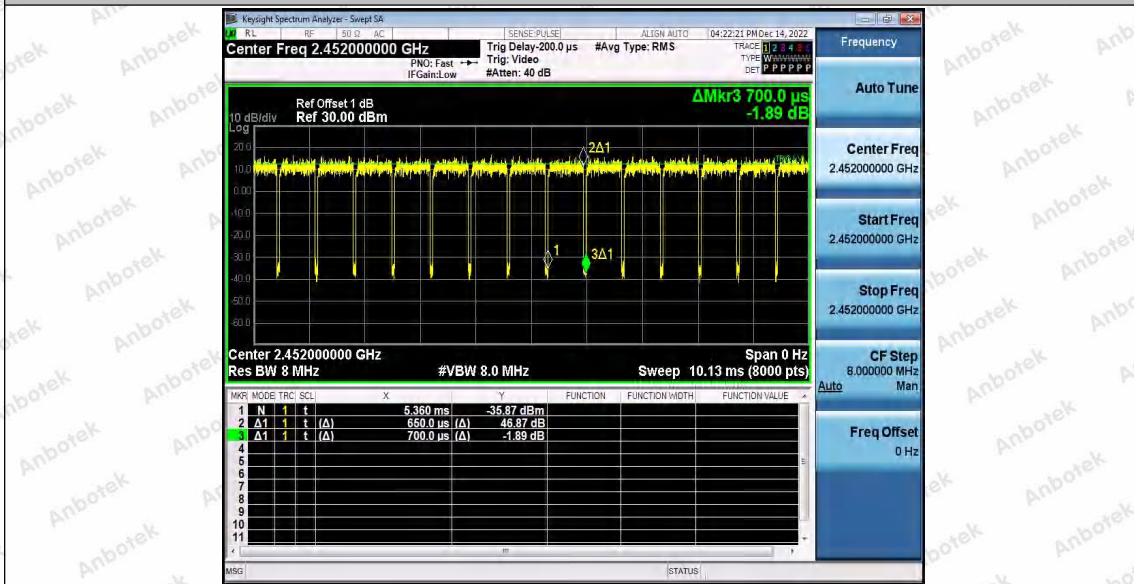

---End---

Shenzhen Anbotek Compliance Laboratory Limited

Address: 1/F., Building D, Sogood Science and Technology Park, Sanwei Community, Hangcheng Street, Bao'an District, Shenzhen, Guangdong, China.
Tel: (86) 0755-26066440 Fax: (86) 0755-26014772 Email: service@anbotek.com

Hotline 400-003-0500
www.anbotek.com.cn