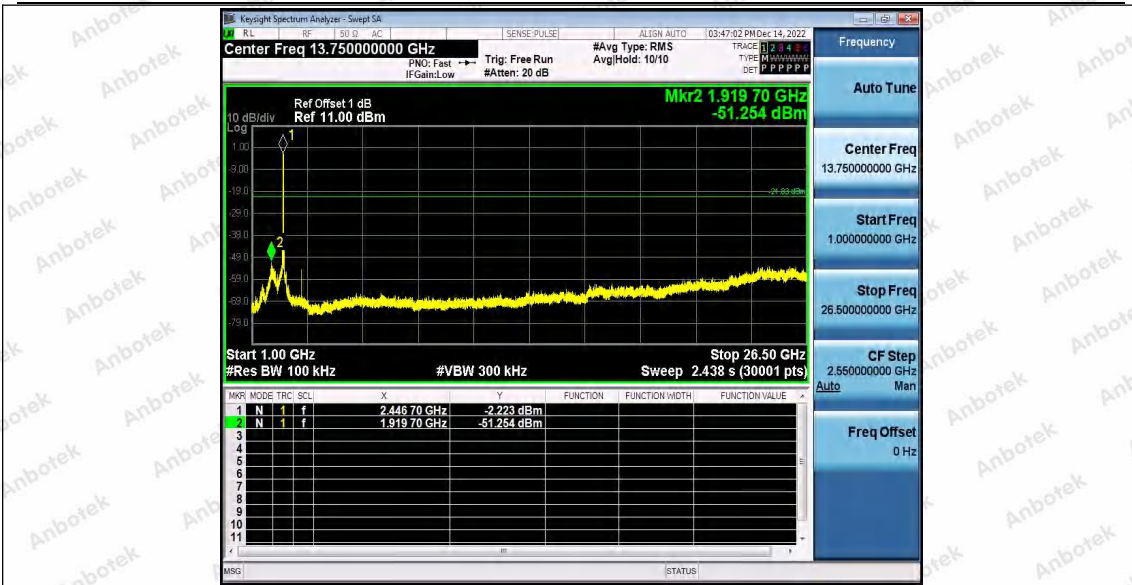

11N40_Ant2_2452_0~Reference