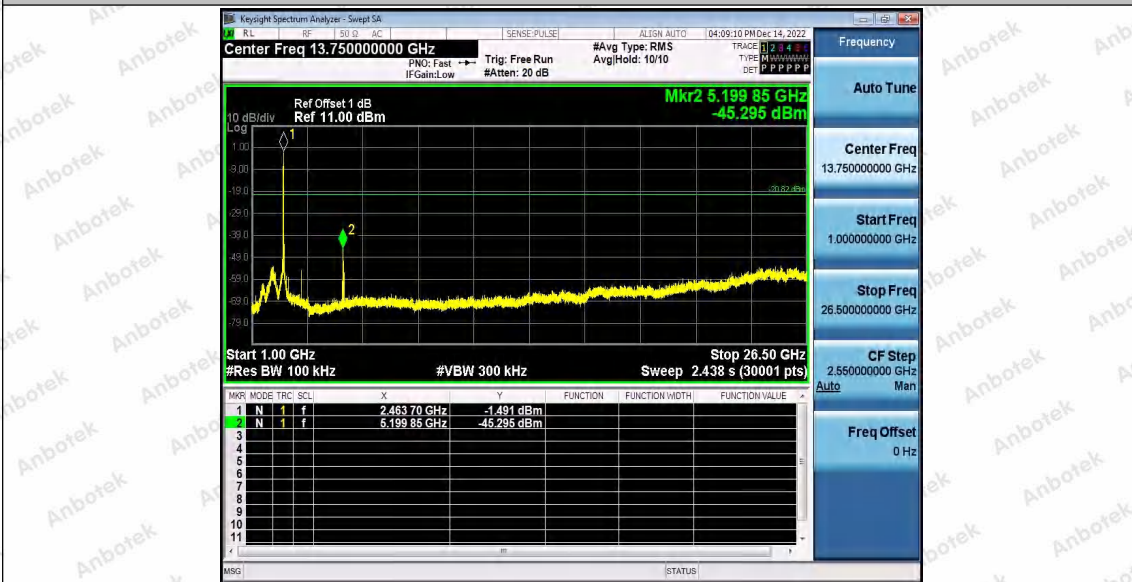

11N20_Ant1_2412_0~Reference

Shenzhen Anbotek Compliance Laboratory Limited

Address: 1/F., Building D, Sogood Science and Technology Park, Sanwei Community, Hangcheng Street, Bao'an District, Shenzhen, Guangdong, China.
Tel: (86) 0755-26066440 Fax: (86) 0755-26014772 Email: service@anbotek.com

Hotline
400-003-0500
www.anbotek.com.cn