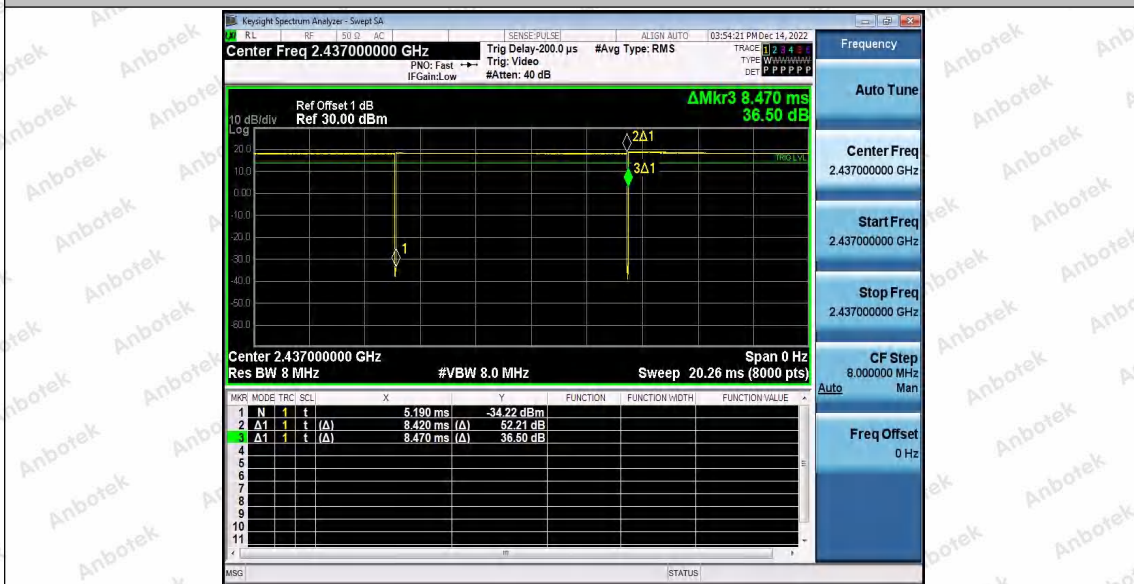

11B_Ant1_2462

Shenzhen Anbotek Compliance Laboratory Limited

Address: 1/F., Building D, Sogood Science and Technology Park, Sanwei Community, Hangcheng Street, Bao'an District, Shenzhen, Guangdong, China.
Tel: (86) 0755-26066440 Fax: (86) 0755-26014772 Email: service@anbotek.com

Hotline 400-003-0500
www.anbotek.com.cn