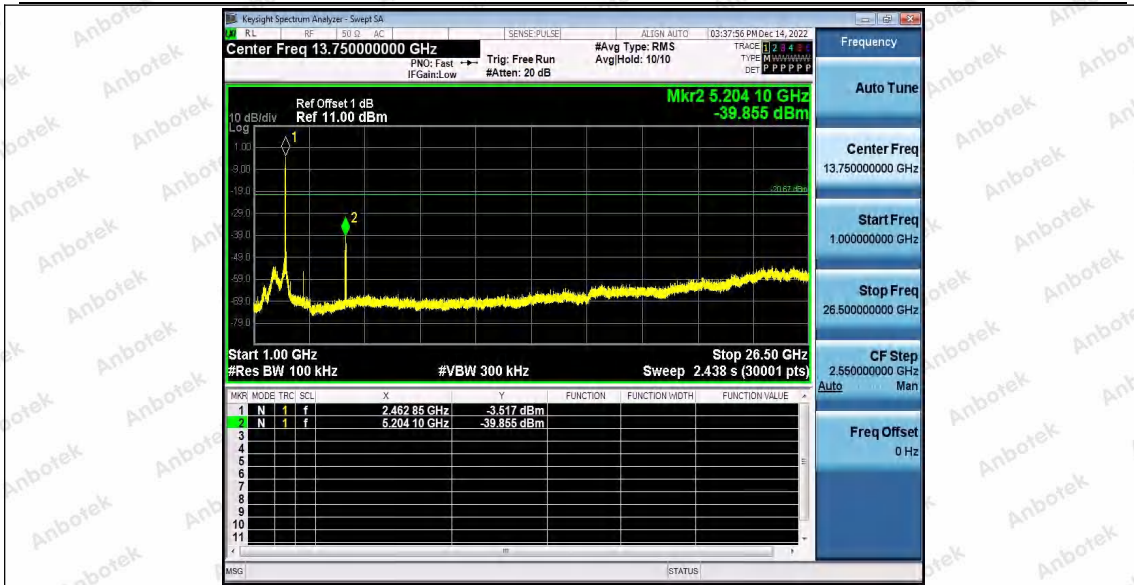

11N20_Ant2_2462_0~Reference