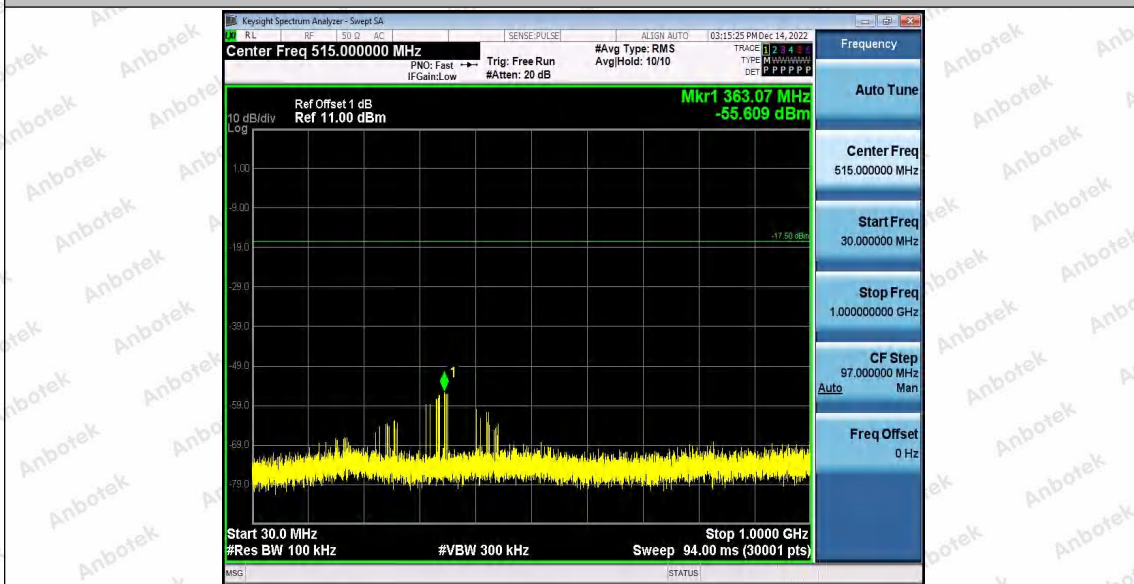

11B_Ant1_2462_1000~26500

Shenzhen Anbotek Compliance Laboratory Limited

Address: 1/F., Building D, Sogood Science and Technology Park, Sanwei Community, Hangcheng Street, Bao'an District, Shenzhen, Guangdong, China.
Tel: (86) 0755-26066440 Fax: (86) 0755-26014772 Email: service@anbotek.com

Hotline 400-003-0500
www.anbotek.com.cn