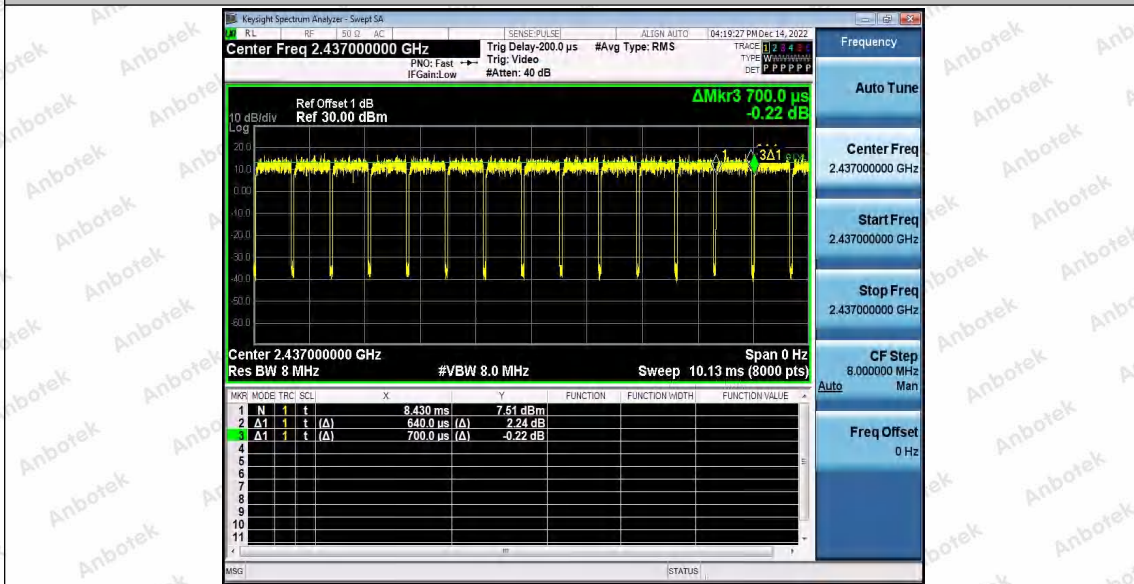

11N40_Ant1_2452

Shenzhen Anbotek Compliance Laboratory Limited

Address: 1/F., Building D, Sogood Science and Technology Park, Sanwei Community, Hangcheng Street, Bao'an District, Shenzhen, Guangdong, China.
Tel: (86) 0755-26066440 Fax: (86) 0755-26014772 Email: service@anbotek.com

Hotline 400-003-0500
www.anbotek.com.cn