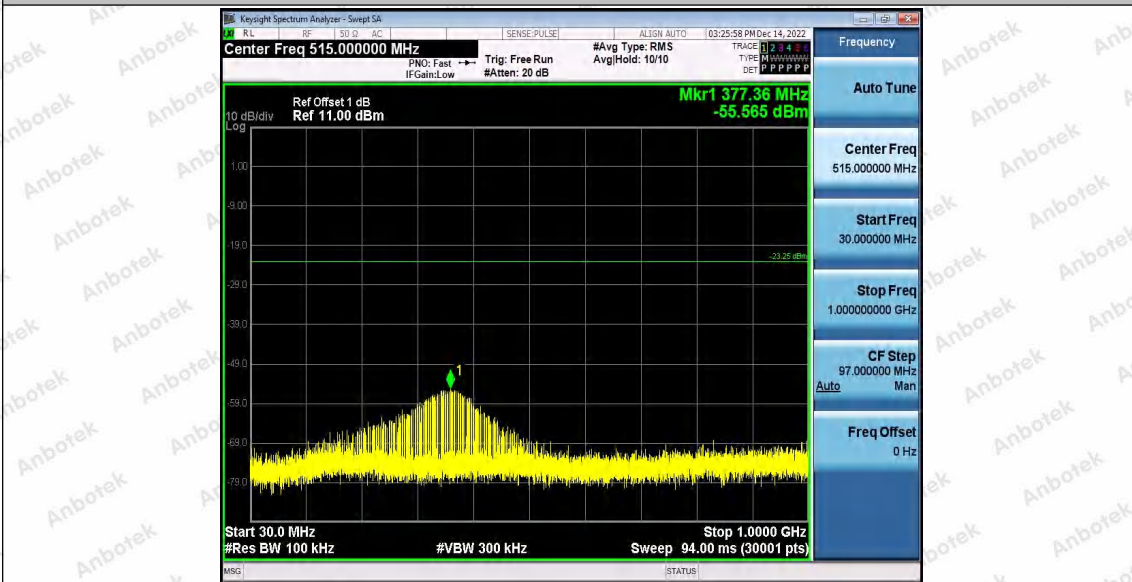

11G_Ant1_2437_1000~26500

Shenzhen Anbotek Compliance Laboratory Limited

Address: 1/F., Building D, Sogood Science and Technology Park, Sanwei Community, Hangcheng Street, Bao'an District, Shenzhen, Guangdong, China.
Tel: (86) 0755-26066440 Fax: (86) 0755-26014772 Email: service@anbotek.com

Hotline
400-003-0500
www.anbotek.com.cn