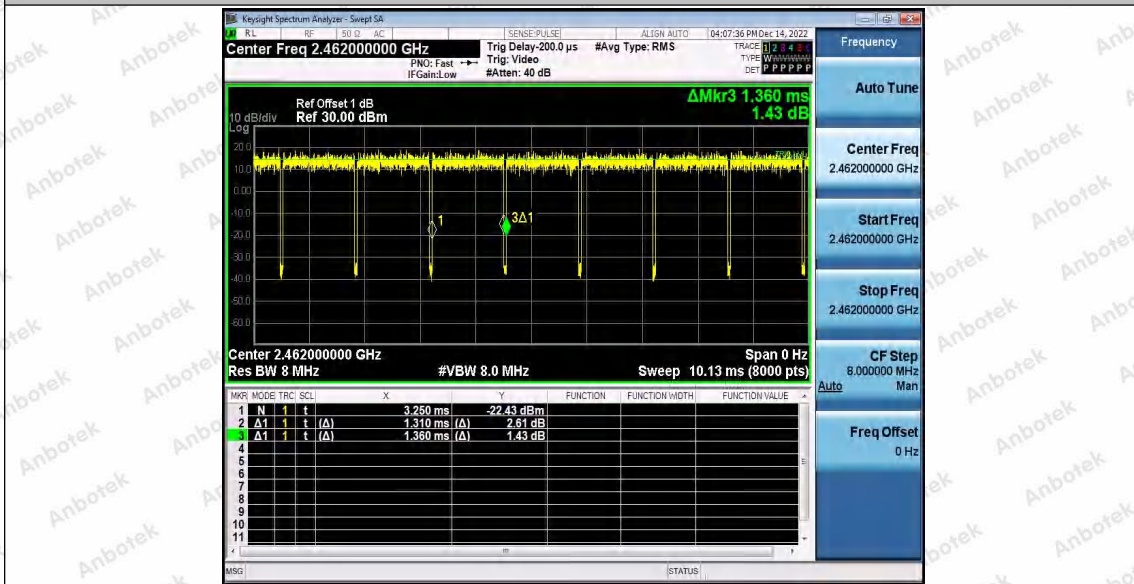

11N20_Ant1_2412

Shenzhen Anbotek Compliance Laboratory Limited

Address: 1/F., Building D, Sogood Science and Technology Park, Sanwei Community, Hangcheng Street, Bao'an District, Shenzhen, Guangdong, China.
Tel: (86) 0755-26066440 Fax: (86) 0755-26014772 Email: service@anbotek.com

Hotline 400-003-0500
www.anbotek.com.cn