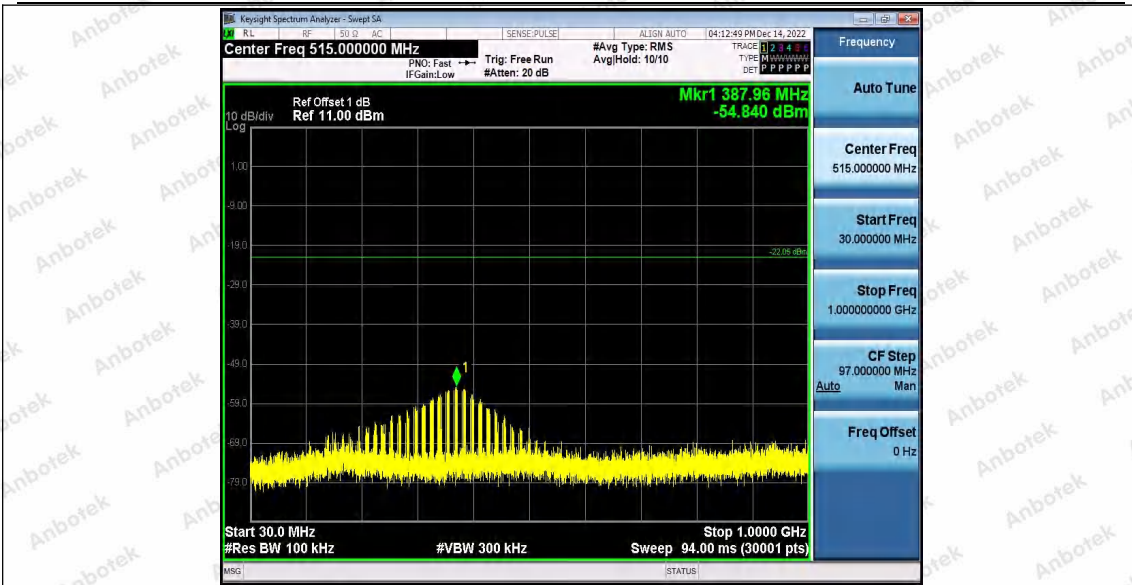

11N20_Ant2_2437_1000~26500