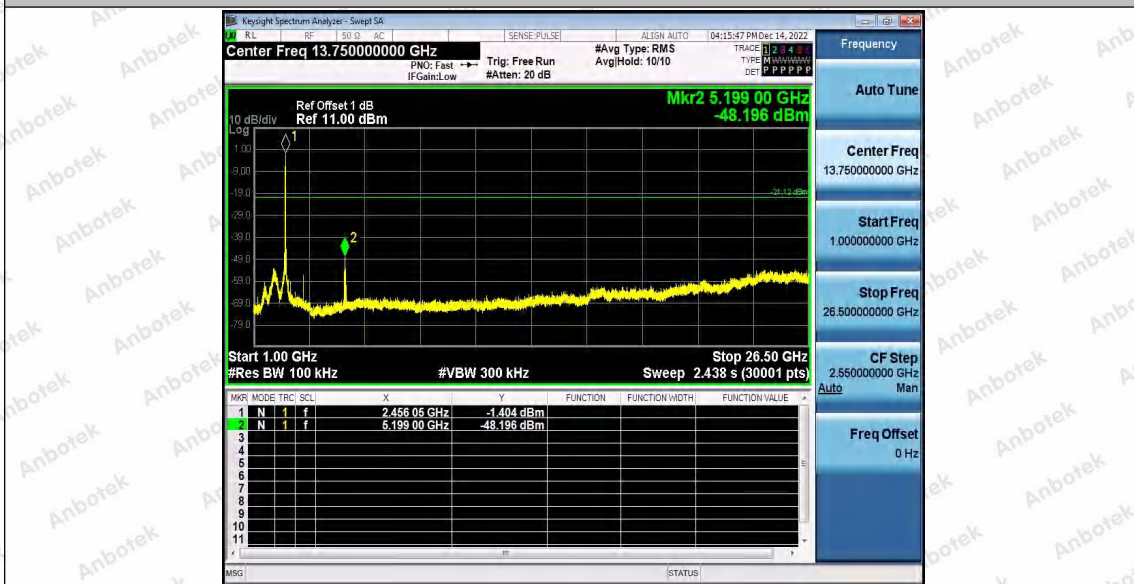

11N40_Ant1_2422_0~Reference

Shenzhen Anbotek Compliance Laboratory Limited

Address: 1/F., Building D, Sogood Science and Technology Park, Sanwei Community, Hangcheng Street, Bao'an District, Shenzhen, Guangdong, China.
Tel: (86) 0755-26066440 Fax: (86) 0755-26014772 Email: service@anbotek.com

Hotline
400-003-0500
www.anbotek.com.cn