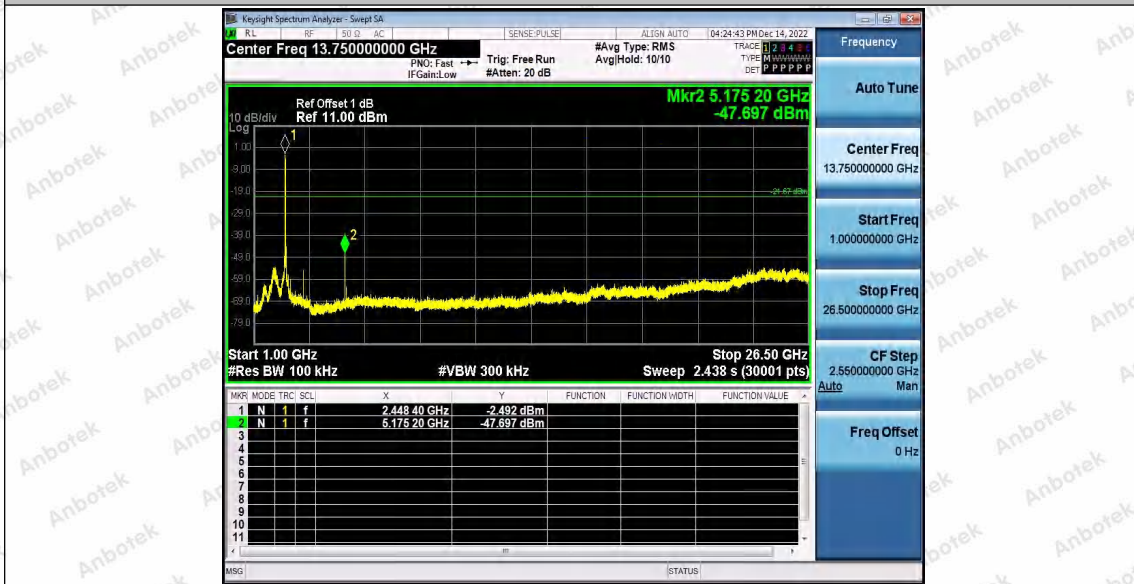

Shenzhen Anbotek Compliance Laboratory Limited

Address: 1/F., Building D, Sogood Science and Technology Park, Sanwei Community, Hangcheng Street, Bao'an District, Shenzhen, Guangdong, China.
Tel: (86) 0755-26066440 Fax: (86) 0755-26014772 Email: service@anbotek.com

Hotline 400-003-0500
www.anbotek.com.cn