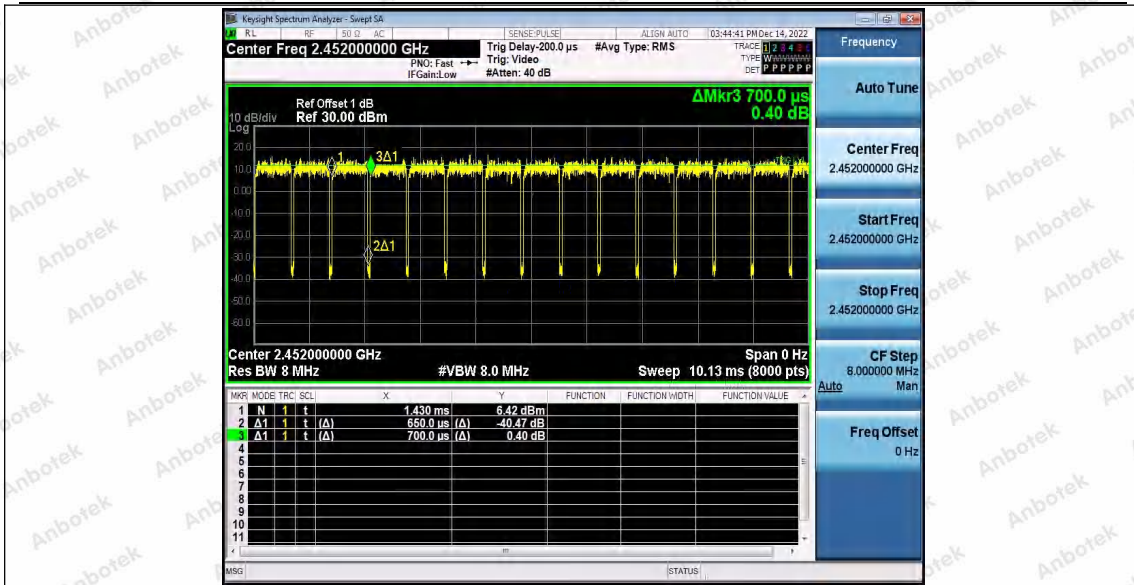

11N40_Ant2_2452