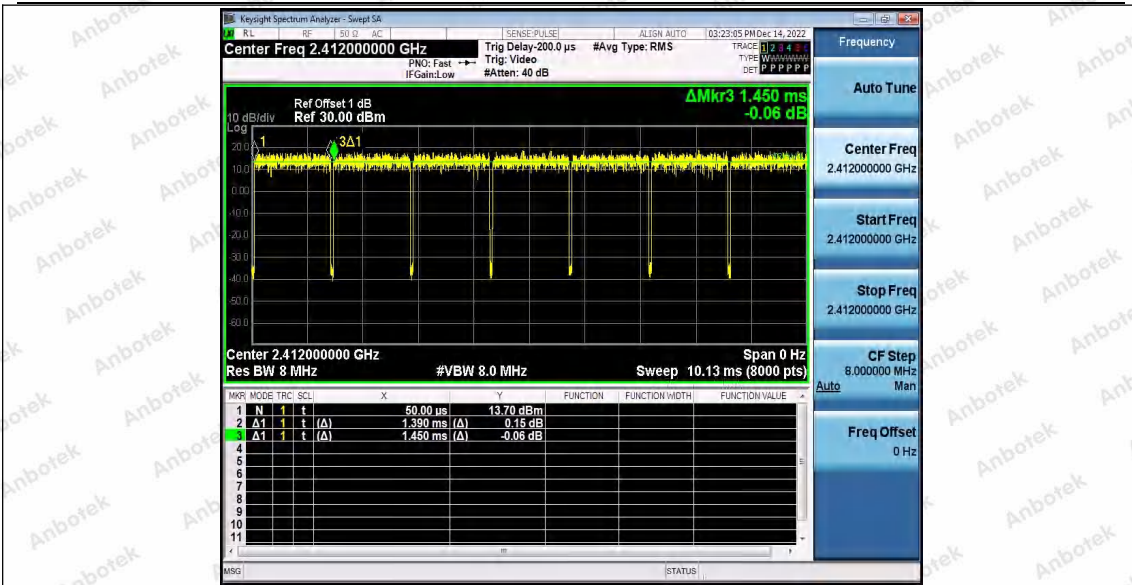

11G_Ant2_2412