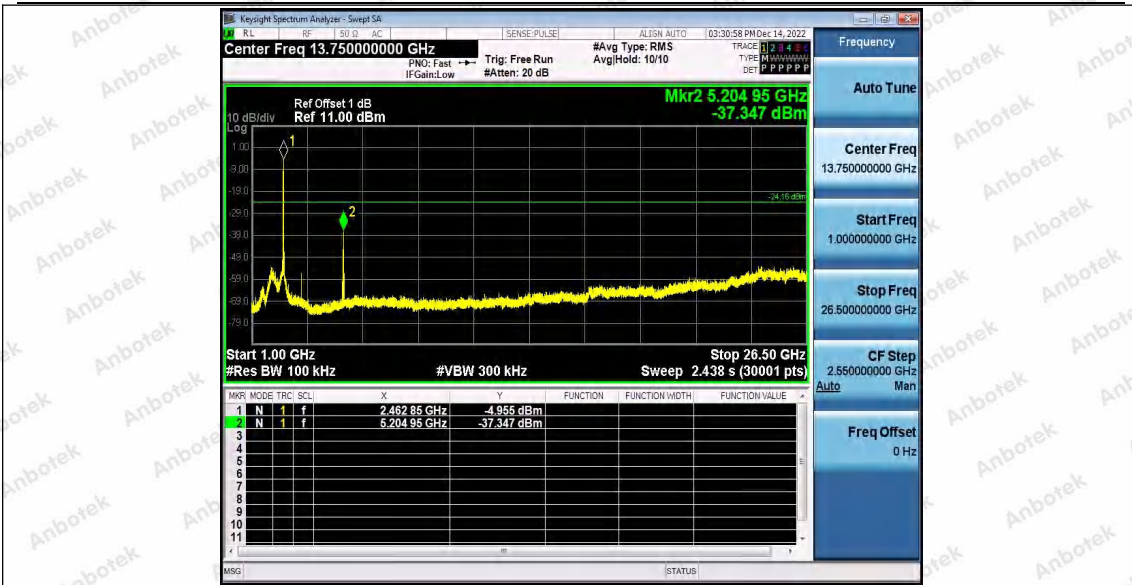

11G_Ant2_2462_0~Reference