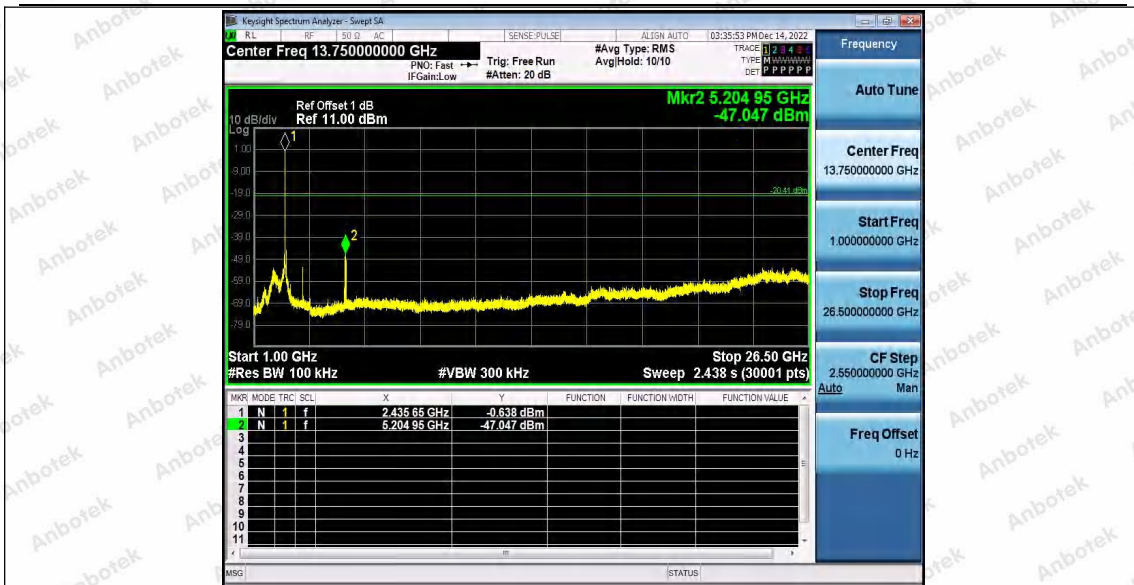

11N20_Ant2_2437_0~Reference