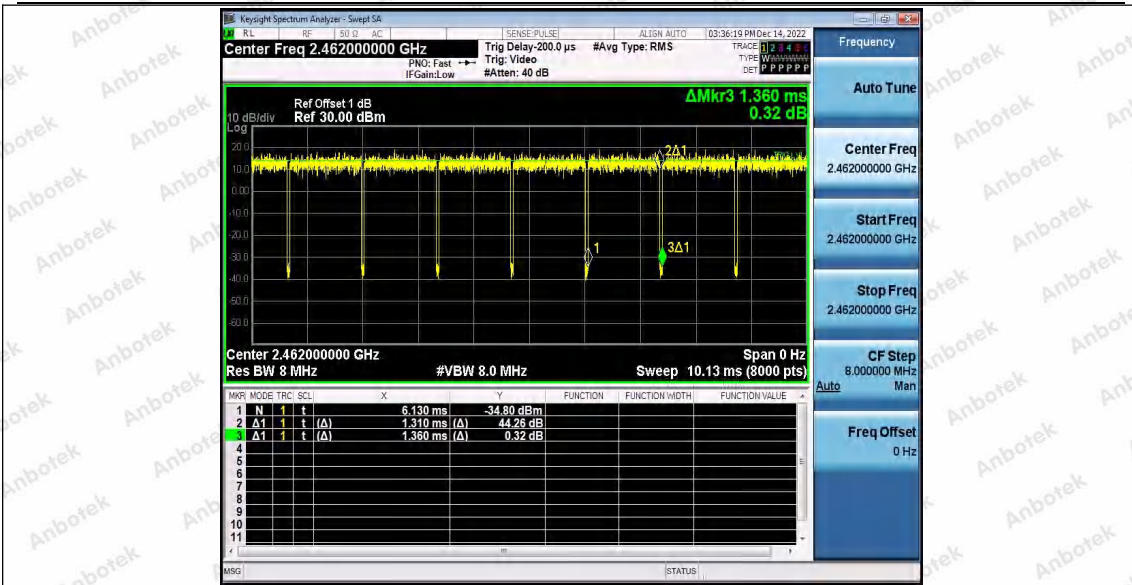

11N20_Ant2_2462