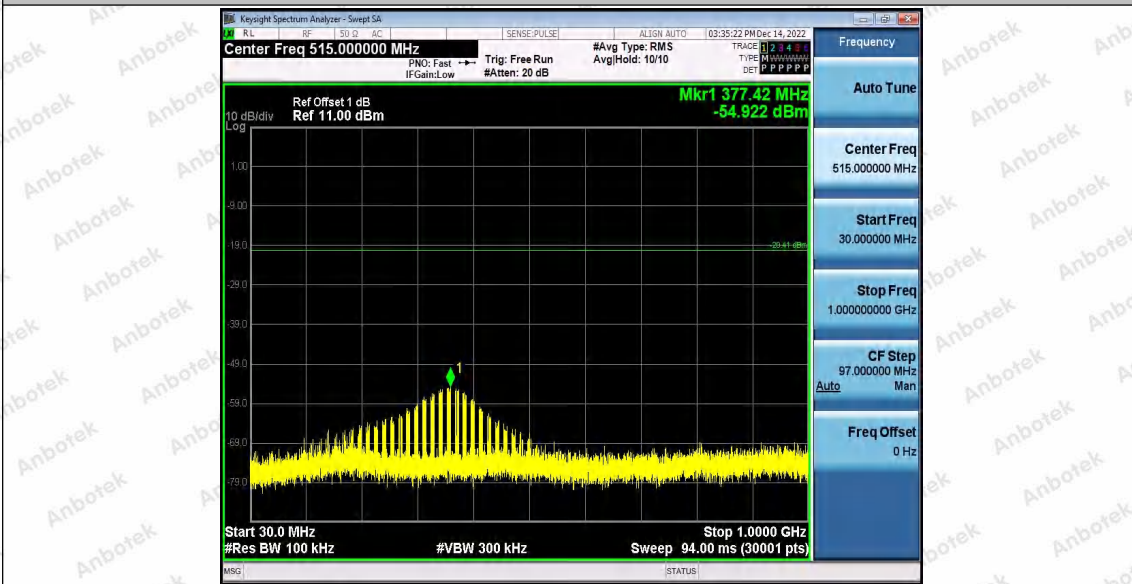

11N20_Ant1_2437_1000~26500

Shenzhen Anbotek Compliance Laboratory Limited

Address: 1/F., Building D, Sogood Science and Technology Park, Sanwei Community, Hangcheng Street, Bao'an District, Shenzhen, Guangdong, China.
Tel: (86) 0755-26066440 Fax: (86) 0755-26014772 Email: service@anbotek.com

Hotline 400-003-0500
www.anbotek.com.cn