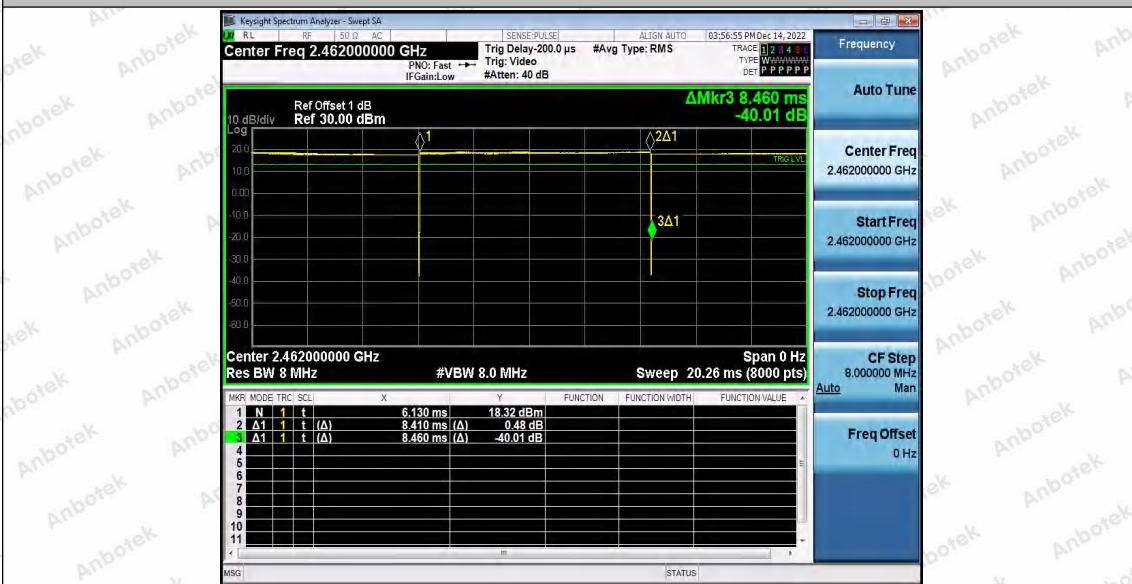

11G_Ant1_2412

Shenzhen Anbotek Compliance Laboratory Limited

Address: 1/F., Building D, Sogood Science and Technology Park, Sanwei Community, Hangcheng Street, Bao'an District, Shenzhen, Guangdong, China.
Tel: (86) 0755-26066440 Fax: (86) 0755-26014772 Email: service@anbotek.com

Hotline 400-003-0500
www.anbotek.com.cn