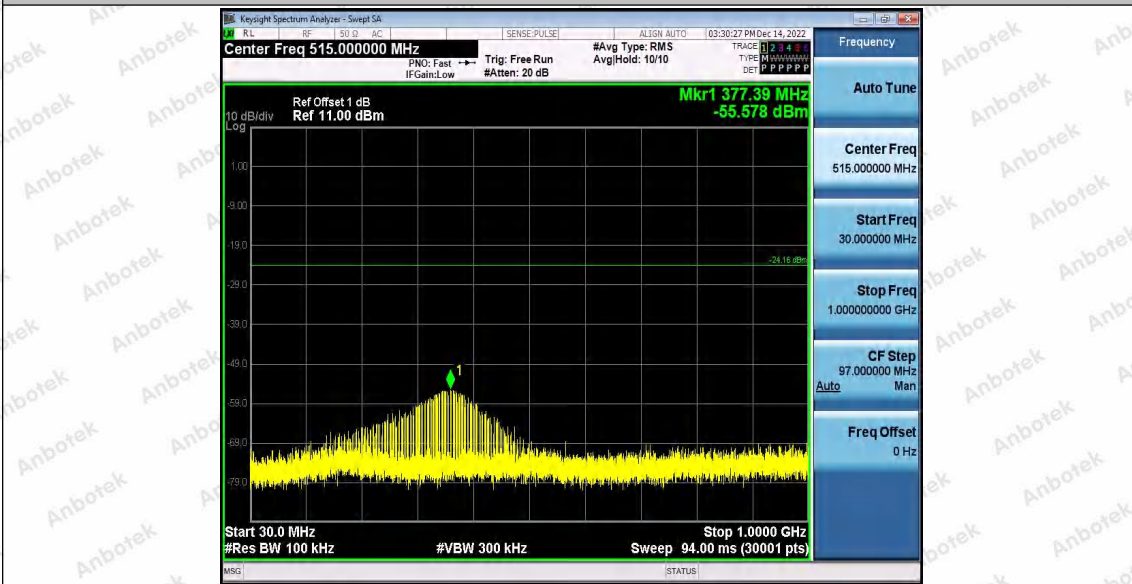

11G_Ant1_2462_1000~26500

Shenzhen Anbotek Compliance Laboratory Limited

Address: 1/F., Building D, Sogood Science and Technology Park, Sanwei Community, Hangcheng Street, Bao'an District, Shenzhen, Guangdong, China.
Tel: (86) 0755-26066440 Fax: (86) 0755-26014772 Email: service@anbotek.com

Hotline 400-003-0500
www.anbotek.com.cn