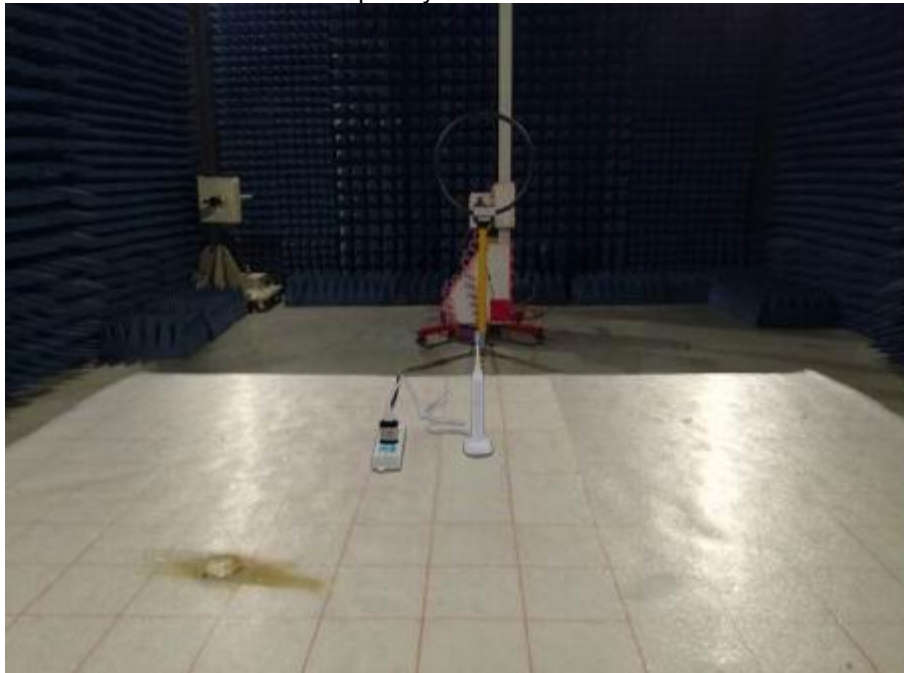

Conducted Emissions

Radiated Spurious Emissions
Test Frequency From 9kHz-30MHz

Test frequency from 30MHz-1000MHz