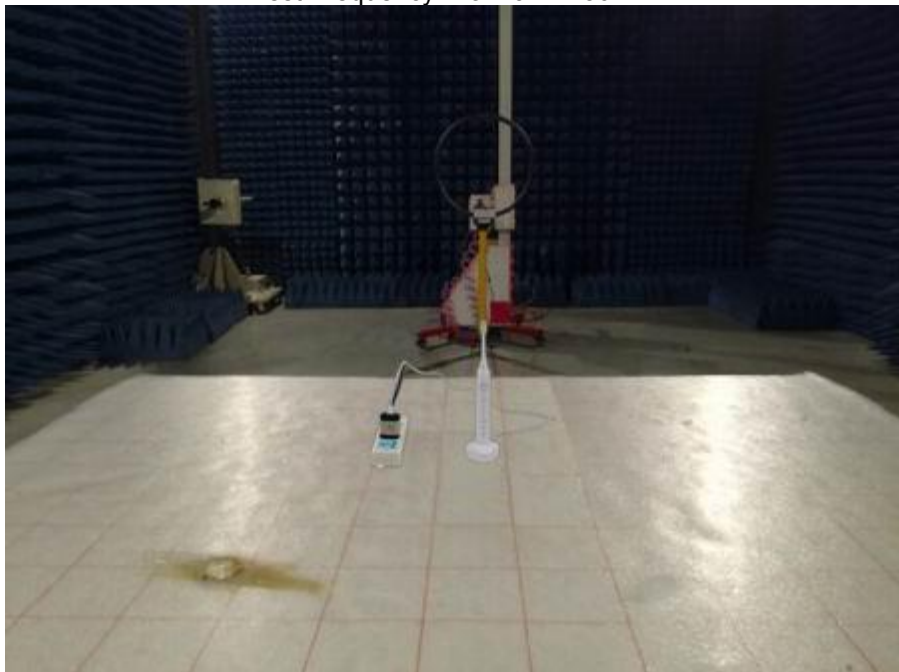

Conducted Emissions

Radiated Spurious Emissions
Test Frequency From 9kHz-30MHz

Test frequency from 30MHz-1000MHz