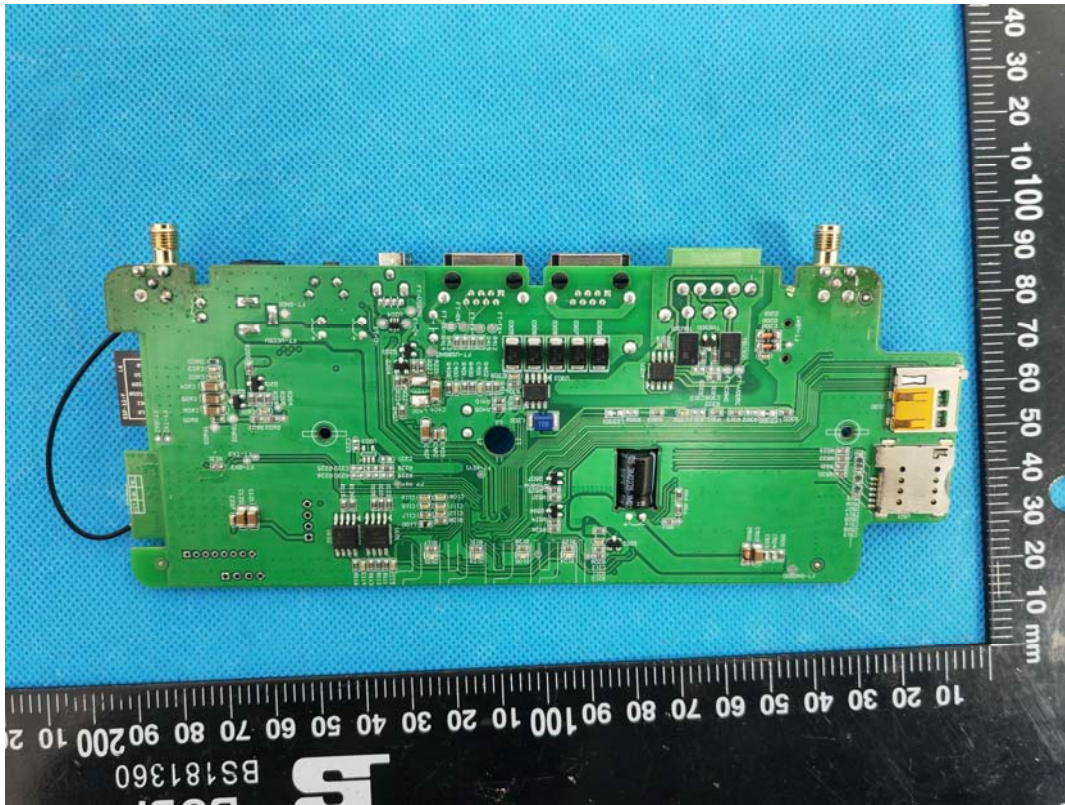

EXHIBIT C - EUT INTERNAL PHOTOGRAPHS

WWAN Module, FCC ID: XMR201903EG25G IC: 10224A-201903EG25G

WIFI ANT

WWAN Chip

SRD Chip

WiFi Chip