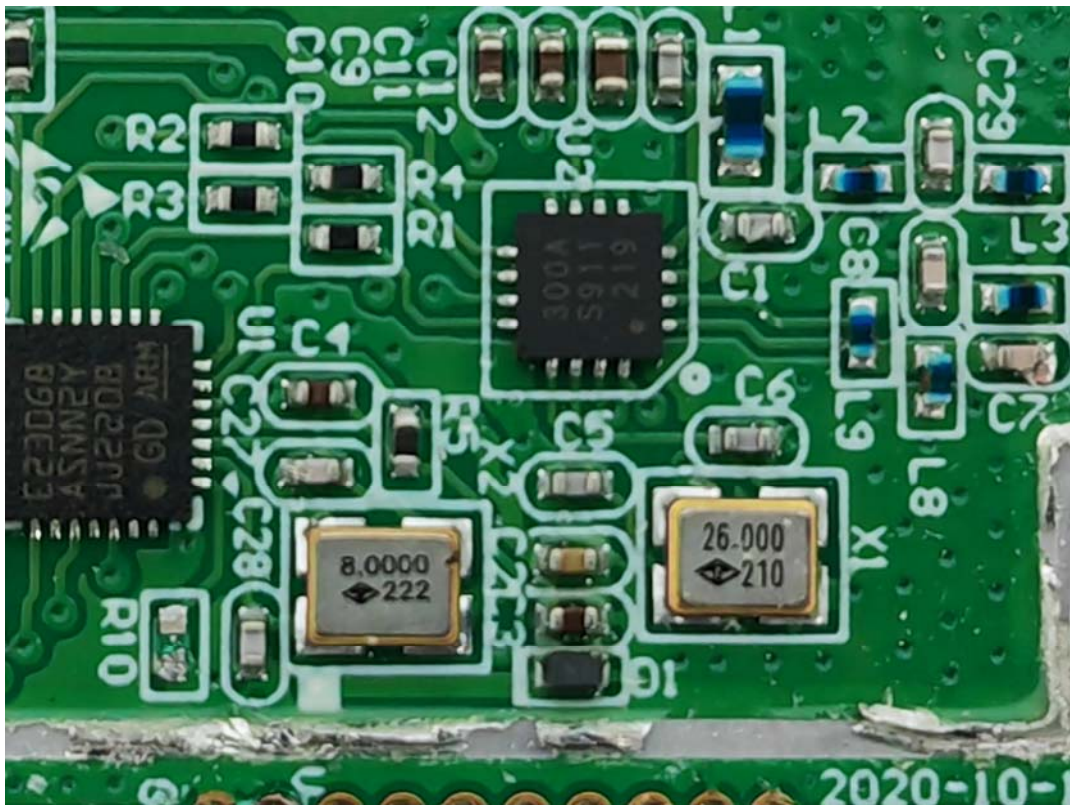

EXHIBIT C - EUT INTERNAL PHOTOGRAPHS

WWAN Module, FCC ID: XMR201903EG25G IC: 10224A-201903EG25G

WIFI ANT

WWAN Chip

SRD Chip

WiFi Chip