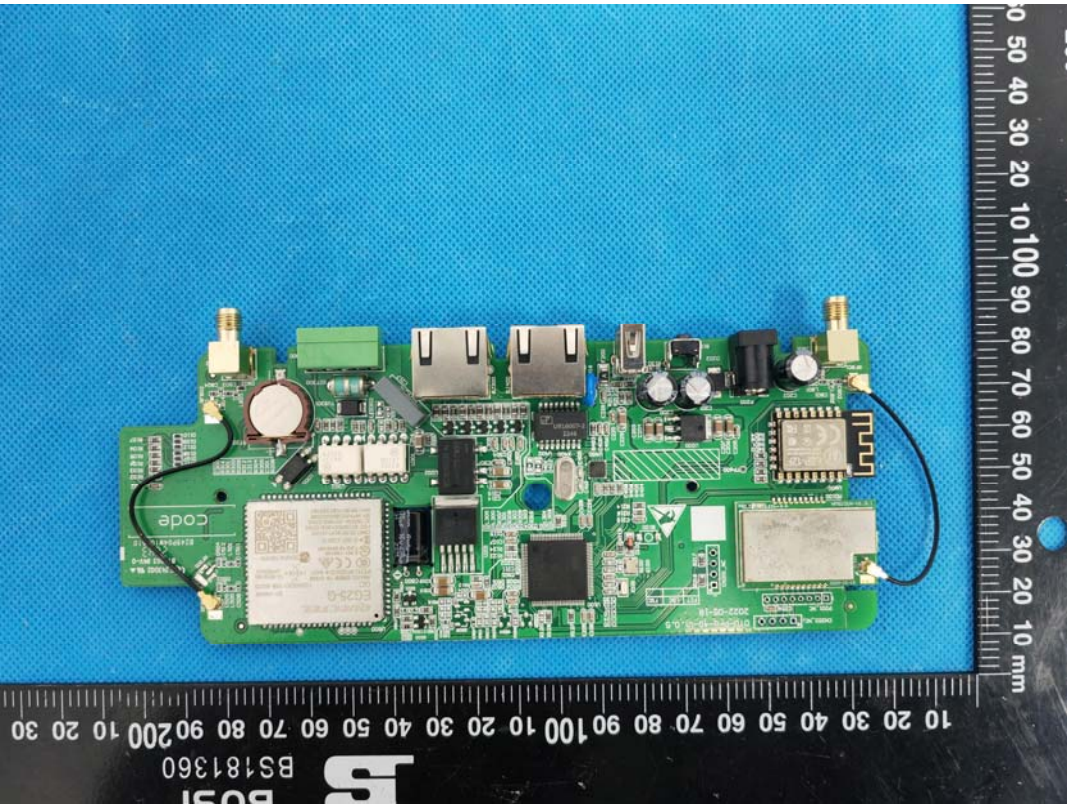

EXHIBIT C - EUT INTERNAL PHOTOGRAPHS

WWAN Module, FCC ID: XMR201903EG25G IC: 10224A-201903EG25G

WIFI ANT

WWAN Chip

SRD Chip

WiFi Chip