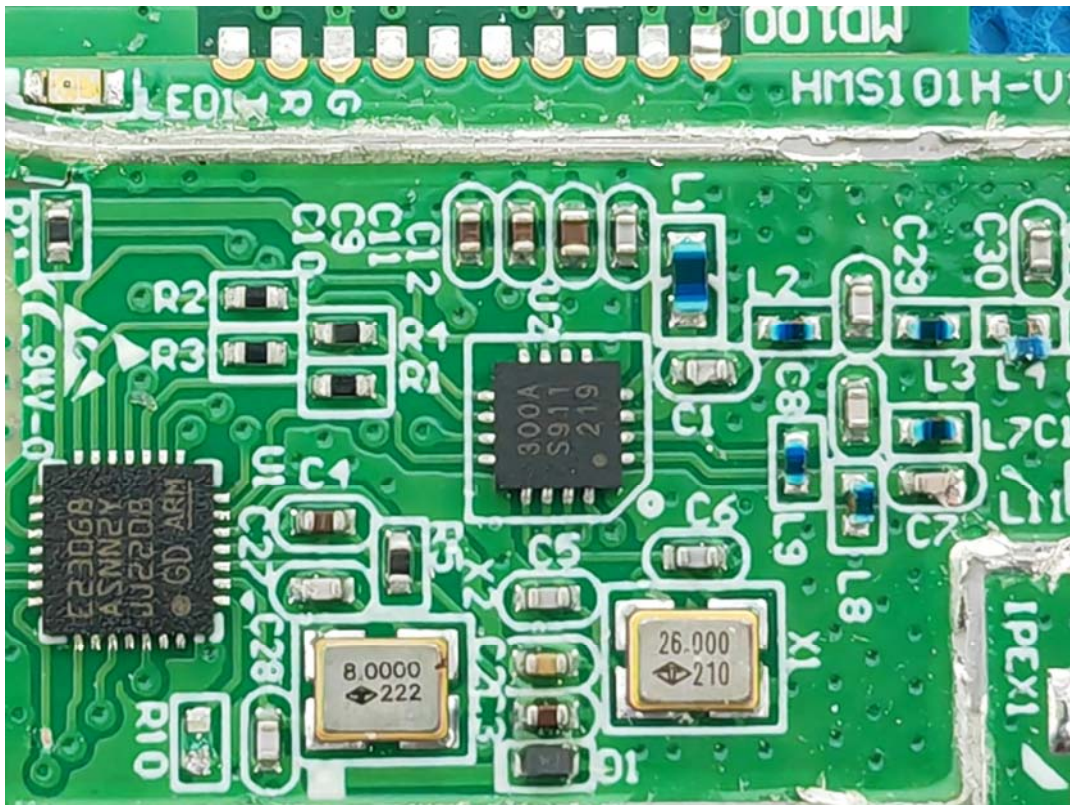

EXHIBIT C - EUT INTERNAL PHOTOGRAPHS

WWAN Module, FCC ID: XMR201903EG25G IC: 10224A-201903EG25G

WIFI ANT

WWAN Chip

SRD Chip

WiFi Chip