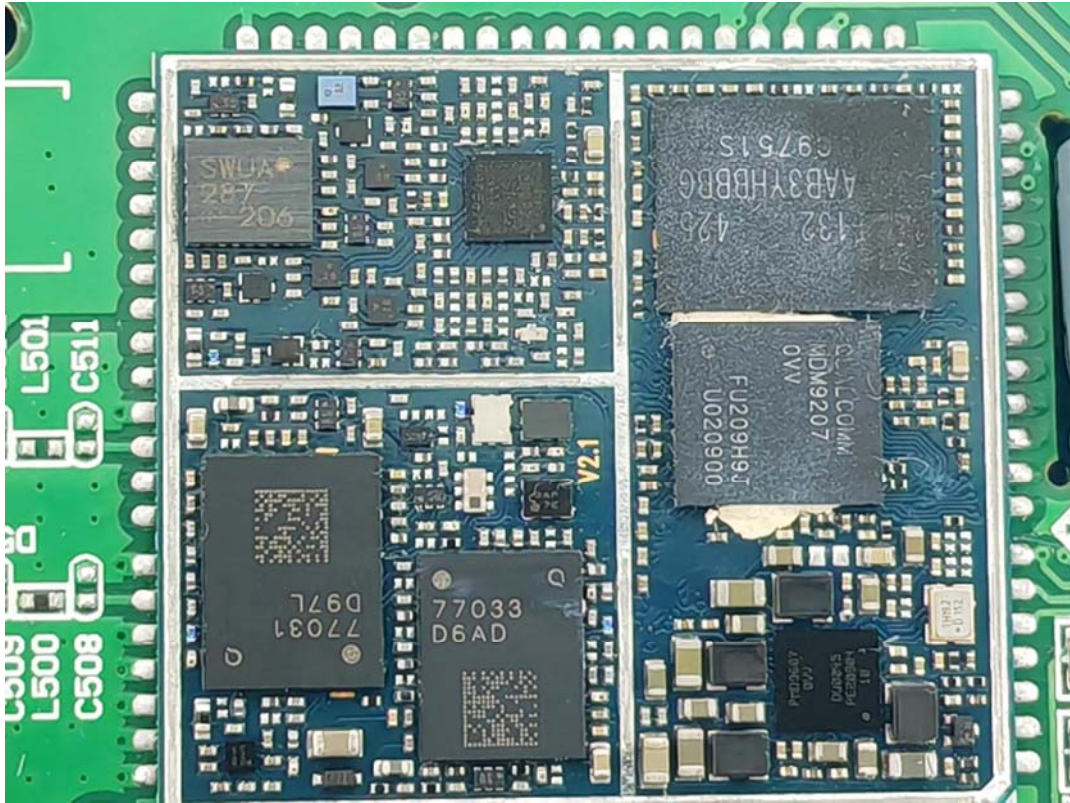

EXHIBIT C - EUT INTERNAL PHOTOGRAPHS

WWAN Module, FCC ID: XMR201903EG25G IC: 10224A-201903EG25G

WIFI ANT

WWAN Chip

SRD Chip

WiFi Chip