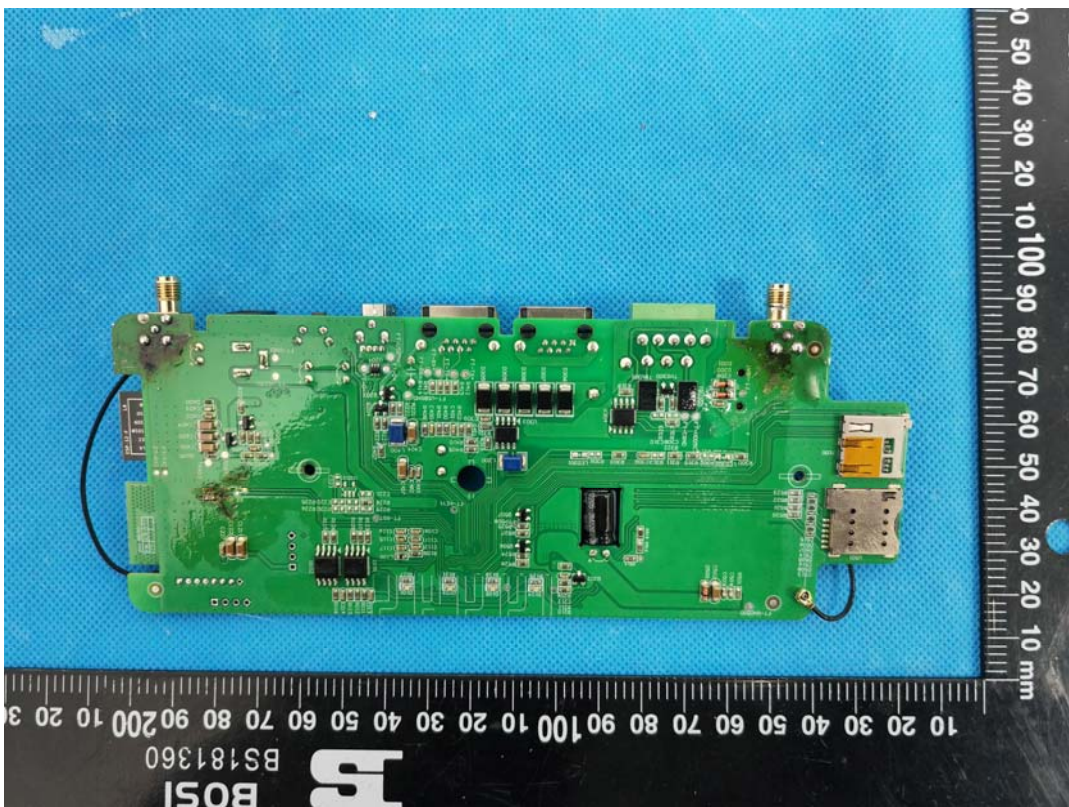

EXHIBIT C - EUT INTERNAL PHOTOGRAPHS

WWAN Module, FCC ID: XMR201903EG25G IC: 10224A-201903EG25G

WiFi Antenna

WWAN Chip

SRD Chip

WiFi Chip