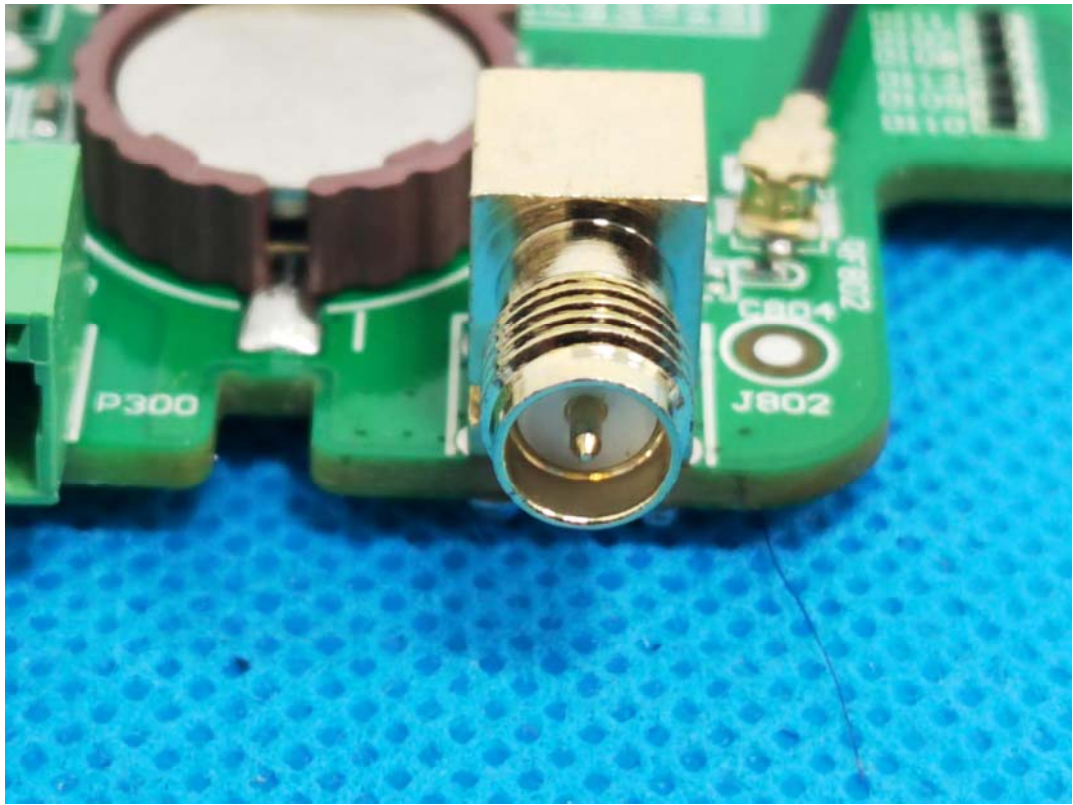

EXHIBIT C - EUT INTERNAL PHOTOGRAPHS

WWAN Module, FCC ID: XMR201903EG25G IC: 10224A-201903EG25G

WiFi Antenna

WWAN Chip

SRD Chip

WiFi Chip