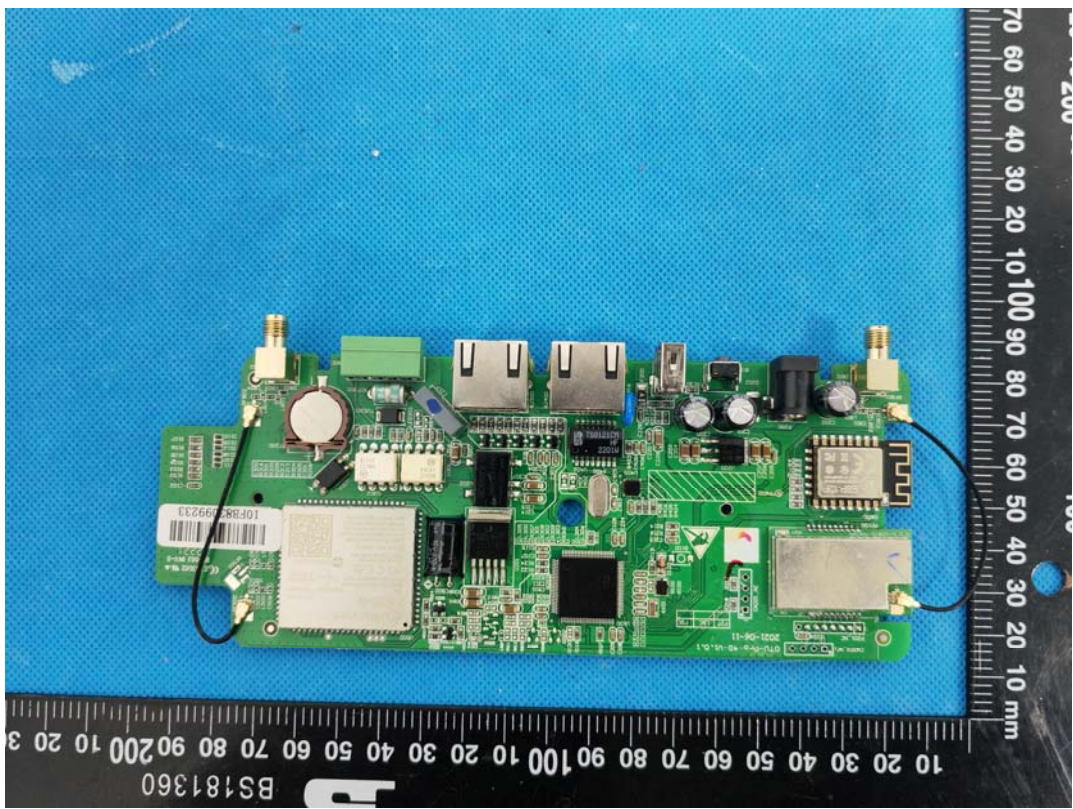

EXHIBIT C - EUT INTERNAL PHOTOGRAPHS

WWAN Module, FCC ID: XMR201903EG25G IC: 10224A-201903EG25G

WiFi Antenna

WWAN Chip

SRD Chip

WiFi Chip