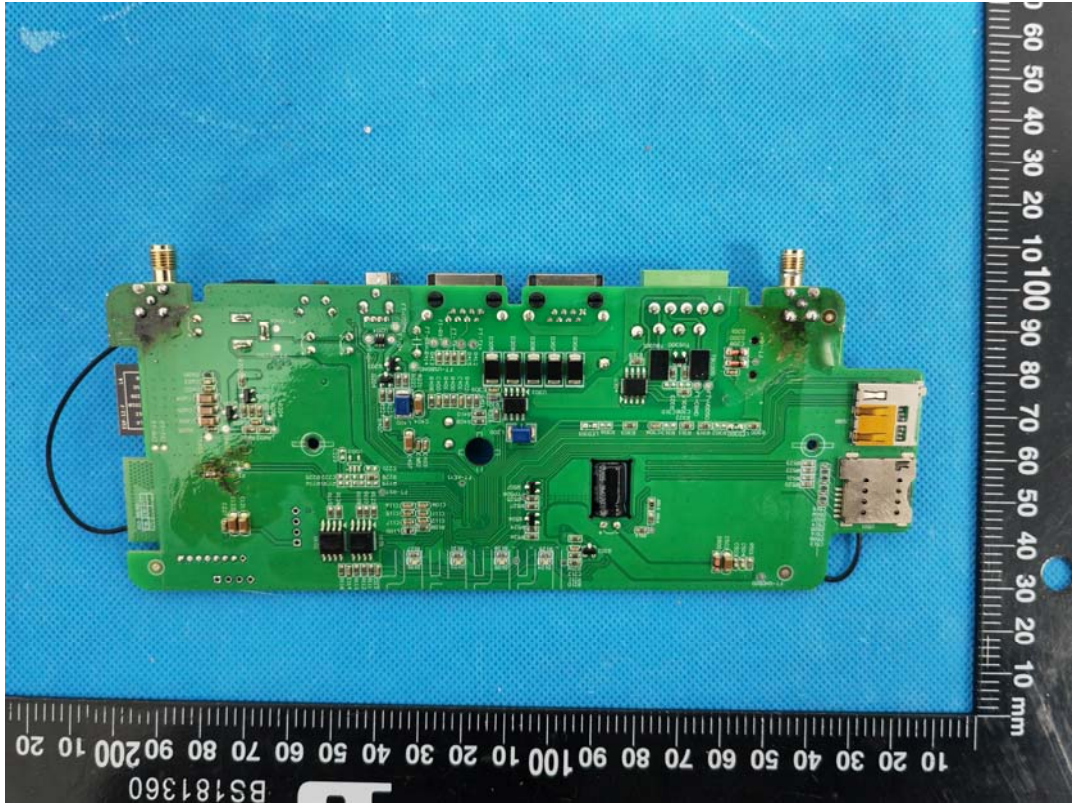

EXHIBIT C - EUT INTERNAL PHOTOGRAPHS

WWAN Module, FCC ID: XMR201903EG25G IC: 10224A-201903EG25G

WiFi Antenna

WWAN Chip

SRD Chip

WiFi Chip