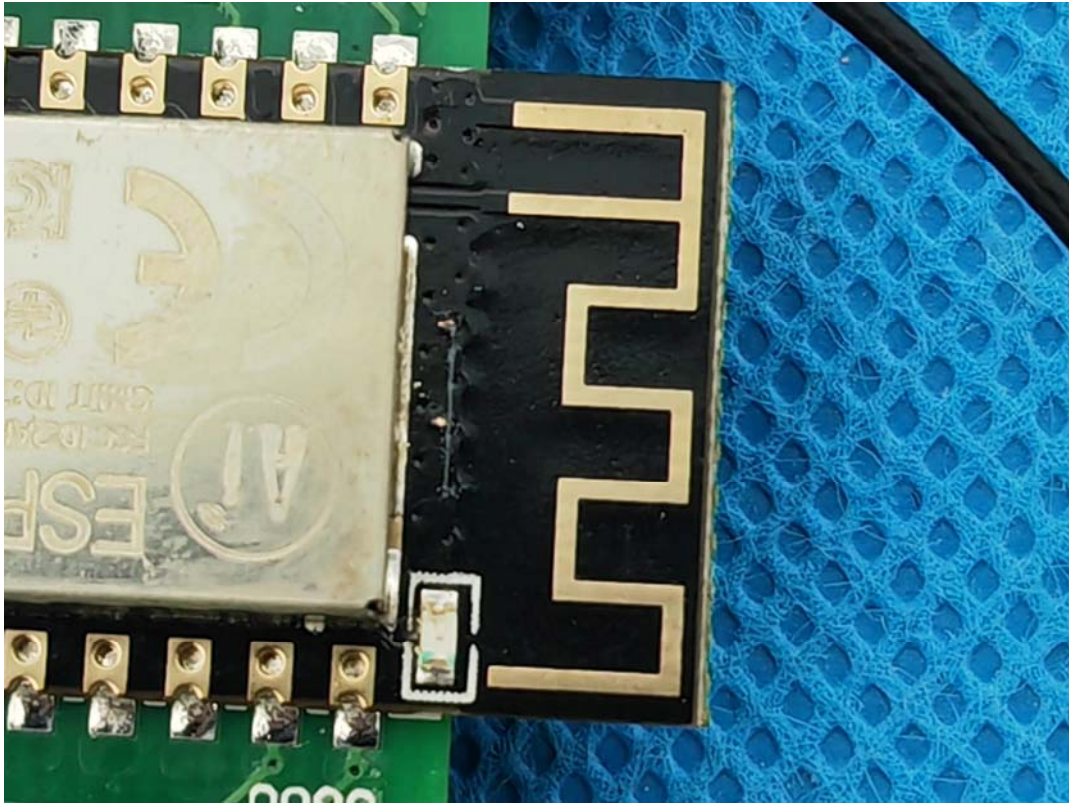

EXHIBIT C - EUT INTERNAL PHOTOGRAPHS

WWAN Module, FCC ID: XMR201903EG25G IC: 10224A-201903EG25G

WiFi Antenna

WWAN Chip

SRD Chip

WiFi Chip