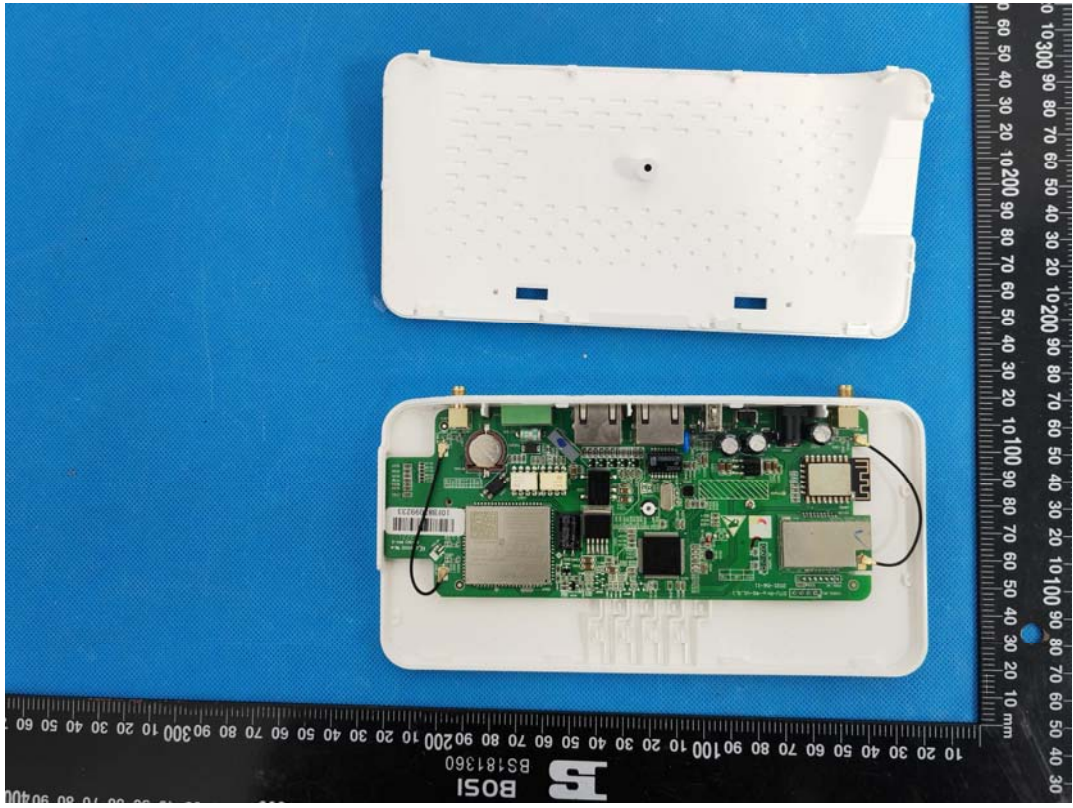

EXHIBIT C - EUT INTERNAL PHOTOGRAPHS

WWAN Module, FCC ID: XMR201903EG25G IC: 10224A-201903EG25G

WiFi Antenna

WWAN Chip

SRD Chip

WiFi Chip