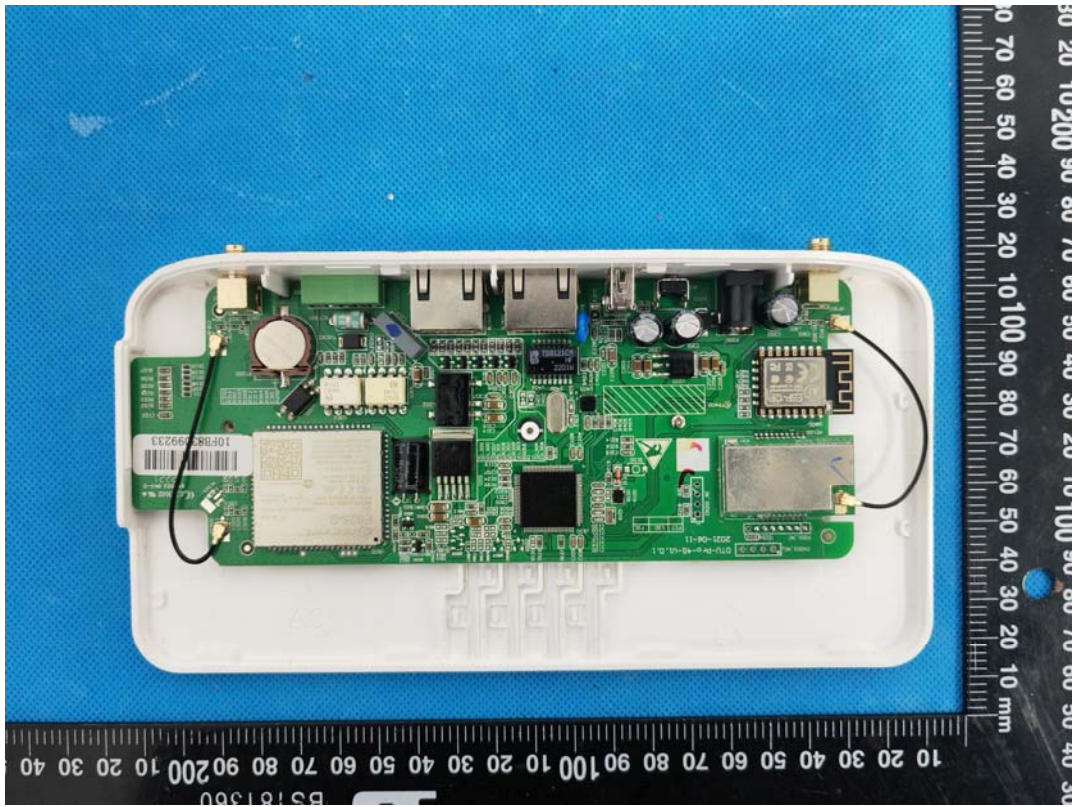

EXHIBIT C - EUT INTERNAL PHOTOGRAPHS

WWAN Module, FCC ID: XMR201903EG25G IC: 10224A-201903EG25G

WiFi Antenna

WWAN Chip

SRD Chip

WiFi Chip