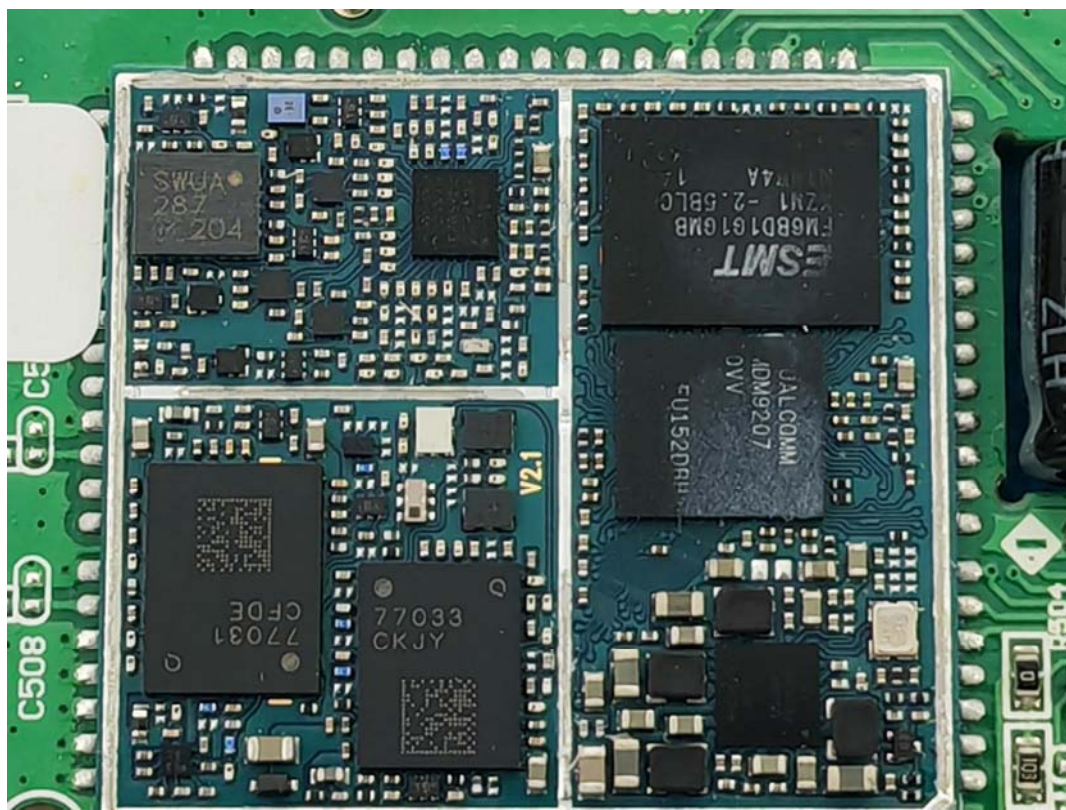

EXHIBIT C - EUT INTERNAL PHOTOGRAPHS

WWAN Module, FCC ID: XMR201903EG25G IC: 10224A-201903EG25G

WiFi Antenna

WWAN Chip

SRD Chip

WiFi Chip