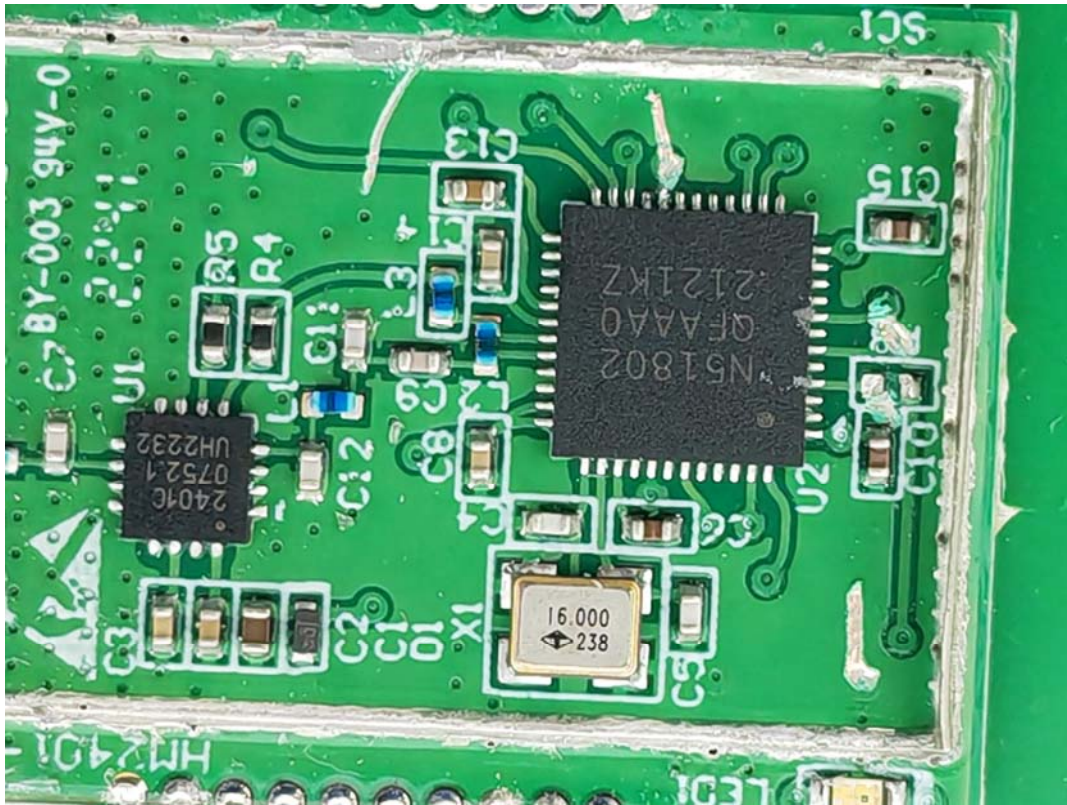

EXHIBIT C - EUT INTERNAL PHOTOGRAPHS

WWAN Module, FCC ID: XMR201903EG25G IC: 10224A-201903EG25G

WiFi Antenna

WWAN Chip

SRD Chip

WiFi Chip