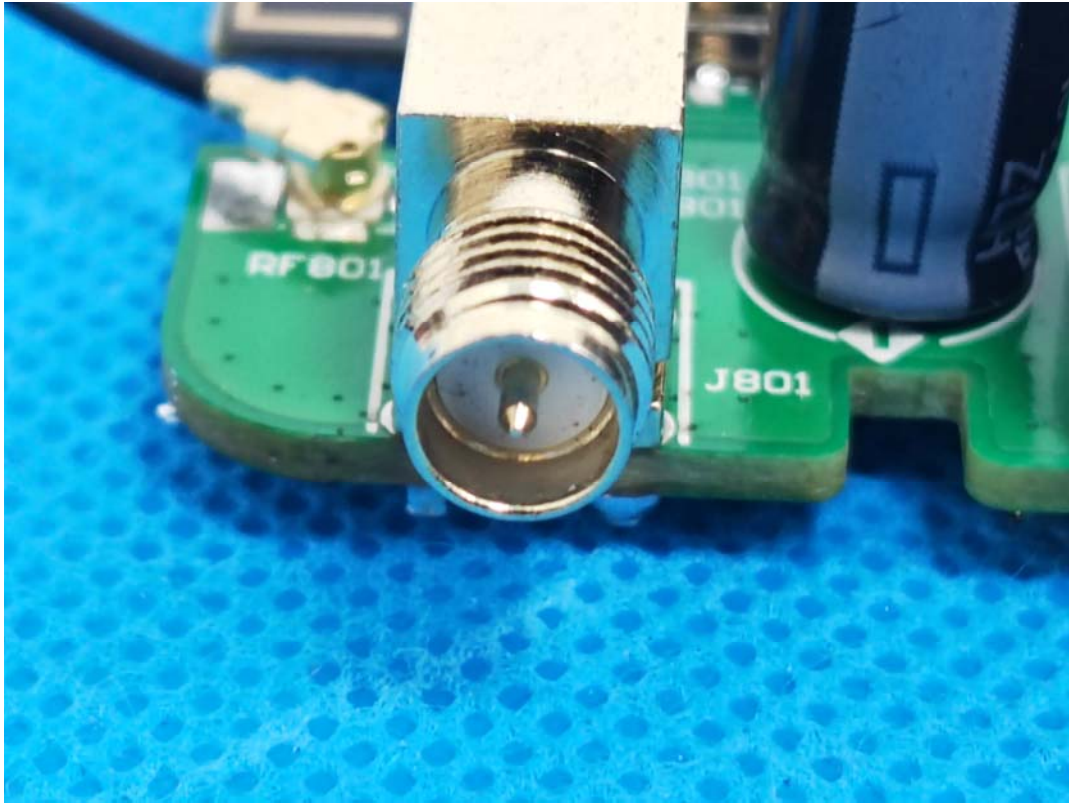

EXHIBIT C - EUT INTERNAL PHOTOGRAPHS

WWAN Module, FCC ID: XMR201903EG25G IC: 10224A-201903EG25G

WiFi Antenna

WWAN Chip

SRD Chip

WiFi Chip