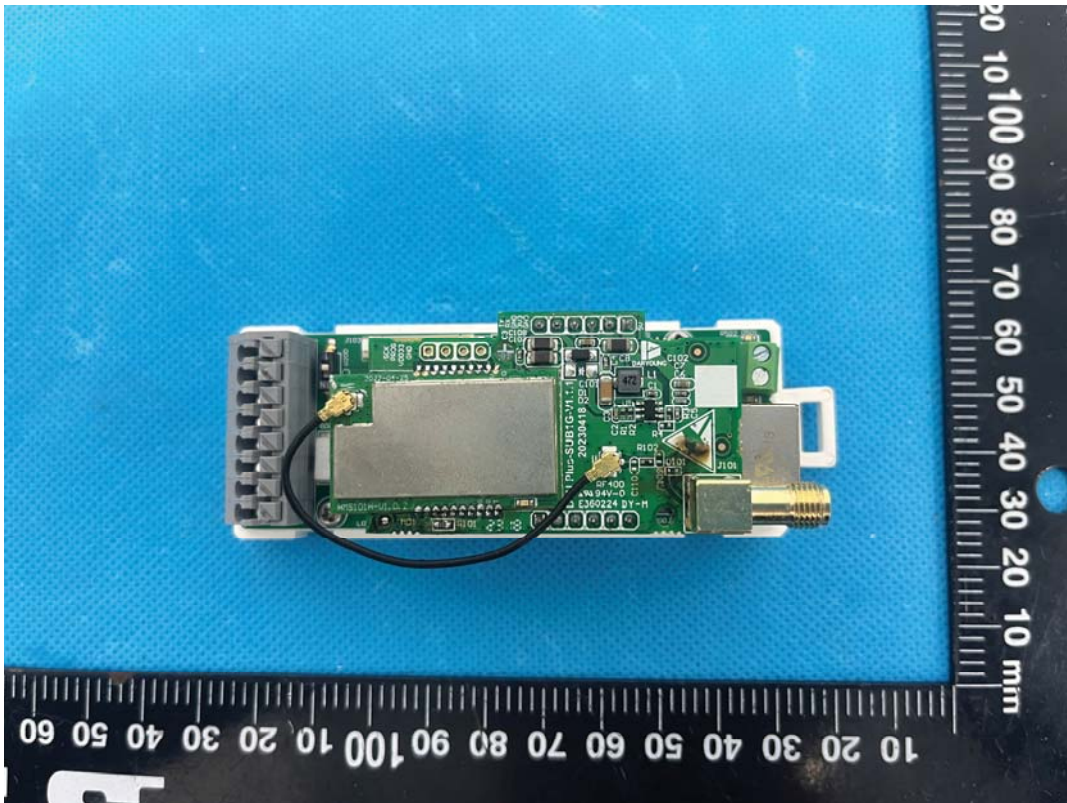

EUT INTERNAL PHOTOGRAPHS

Uncover

WWAN Antenna Port

GFSK Antenna Port

GFSK chip

WIFI Antenna

WIFI Chip

WWAN Module FCC ID: XMR202008EG95NAXD; IC: 10224A-021EG95NAXD