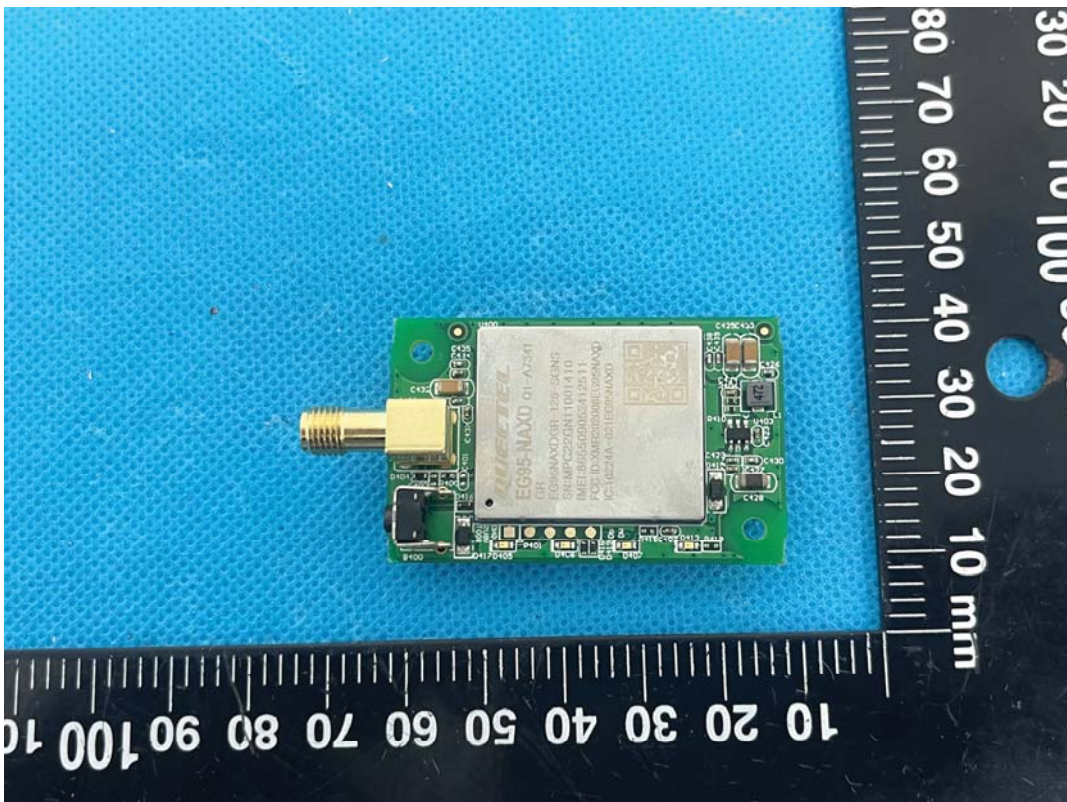

EUT INTERNAL PHOTOGRAPHS

Uncover

WWAN Antenna Port

GFSK Antenna Port

GFSK chip

WIFI Antenna

WIFI Chip

WWAN Module FCC ID: XMR202008EG95NAXD; IC: 10224A-021EG95NAXD