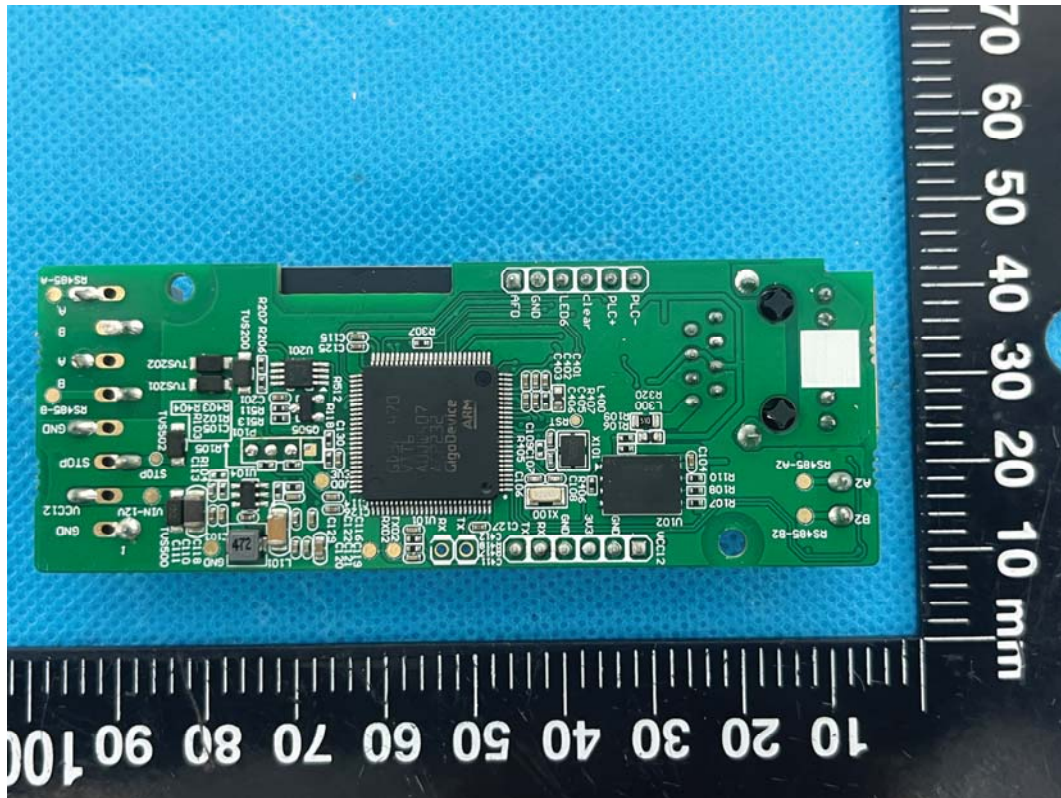

EUT INTERNAL PHOTOGRAPHS

Uncover

WWAN Antenna Port

GFSK Antenna Port

GFSK chip

WIFI Antenna

WIFI Chip

WWAN Module FCC ID: XMR202008EG95NAXD; IC: 10224A-021EG95NAXD