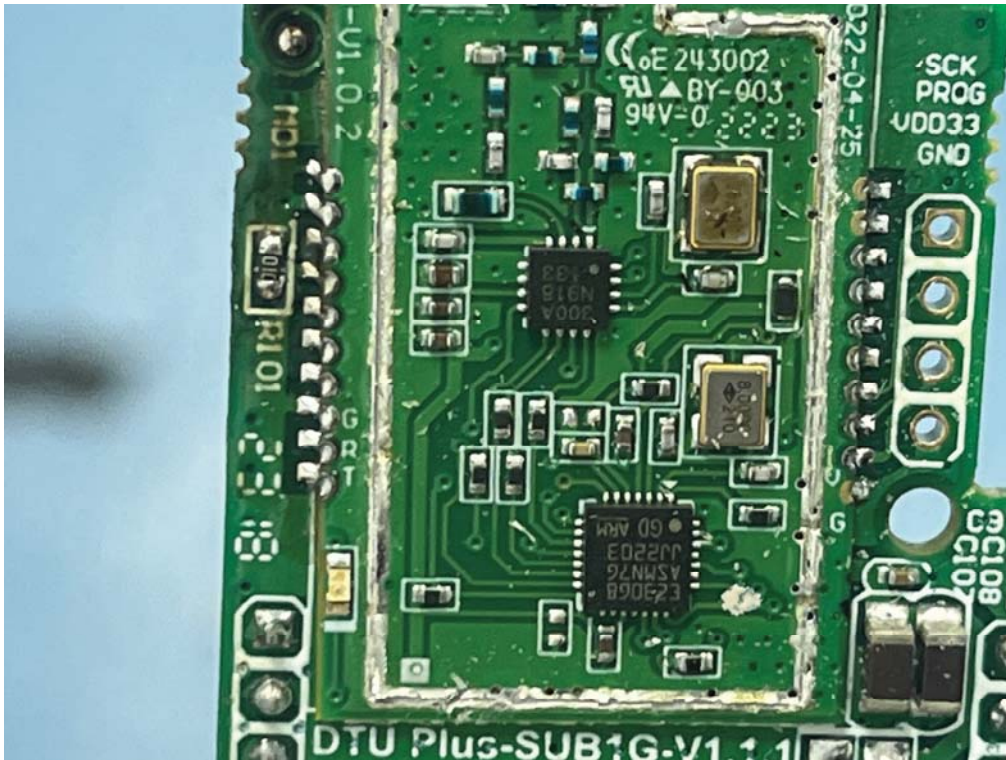

EUT INTERNAL PHOTOGRAPHS

Uncover

WWAN Antenna Port

GFSK Antenna Port

GFSK chip

WIFI Antenna

WIFI Chip

WWAN Module FCC ID: XMR202008EG95NAXD; IC: 10224A-021EG95NAXD

Chip

Chip

Chip

Chip