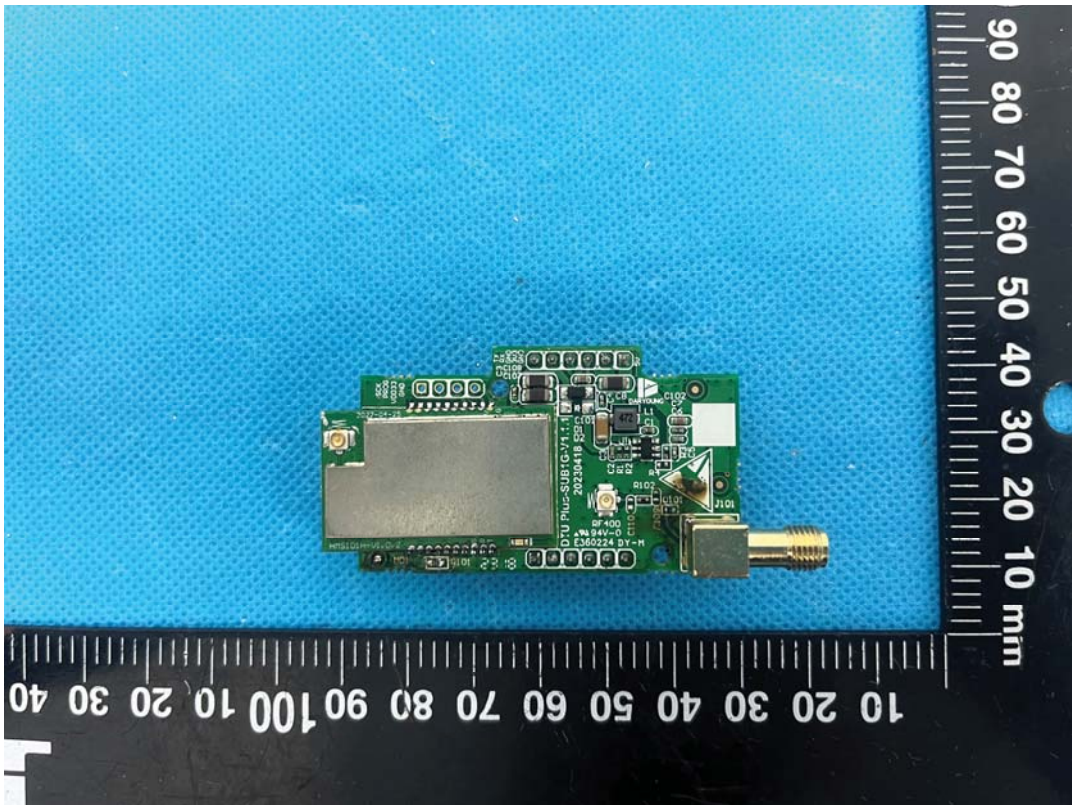

EUT INTERNAL PHOTOGRAPHS

Uncover

WWAN Antenna Port

GFSK Antenna Port

GFSK chip

WIFI Antenna

WIFI Chip

WWAN Module FCC ID: XMR202008EG95NAXD; IC: 10224A-021EG95NAXD