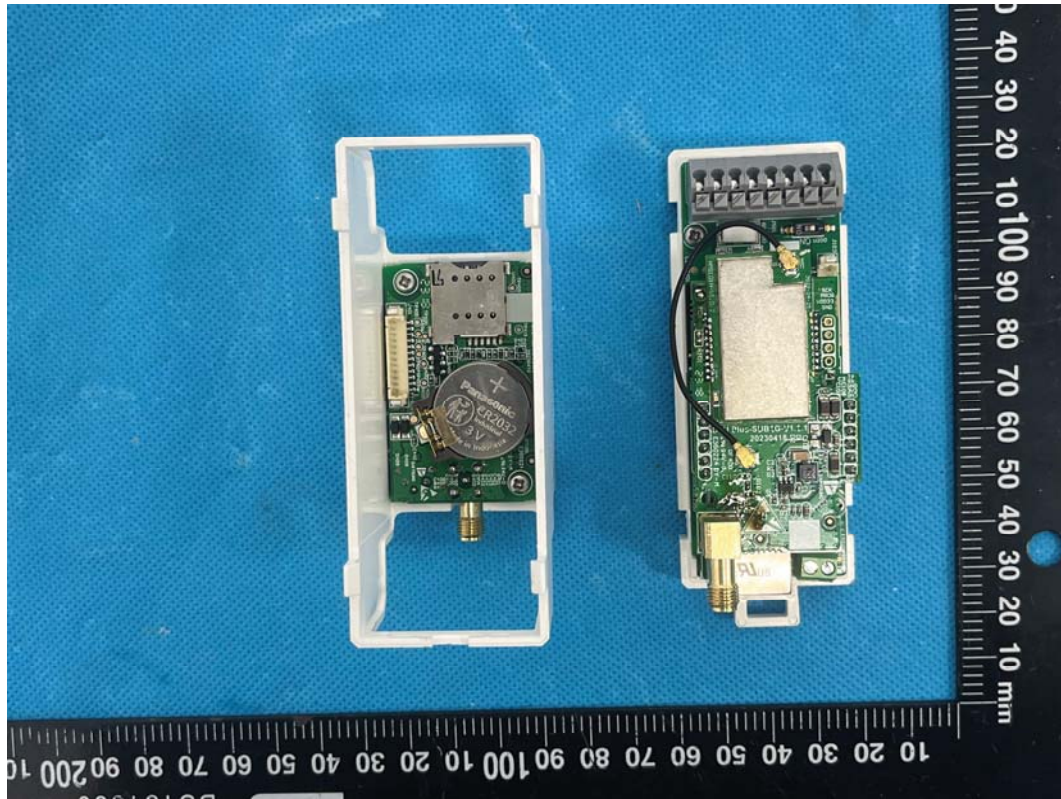

EUT INTERNAL PHOTOGRAPHS

Uncover

WWAN Antenna Port

GFSK Antenna Port

GFSK chip

WIFI Antenna

WIFI Chip

WWAN Module FCC ID: XMR202008EG95NAXD; IC: 10224A-021EG95NAXD