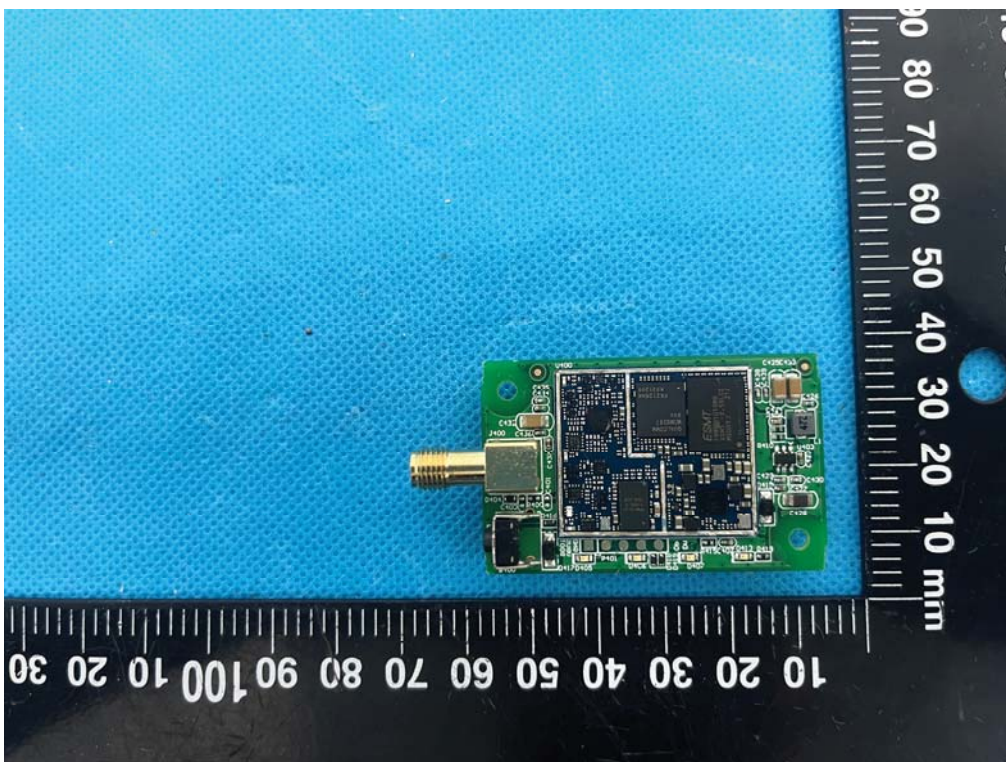

EUT INTERNAL PHOTOGRAPHS

Uncover

WWAN Antenna Port

GFSK Antenna Port

GFSK chip

WIFI Antenna

WIFI Chip

WWAN Module FCC ID: XMR202008EG95NAXD; IC: 10224A-021EG95NAXD