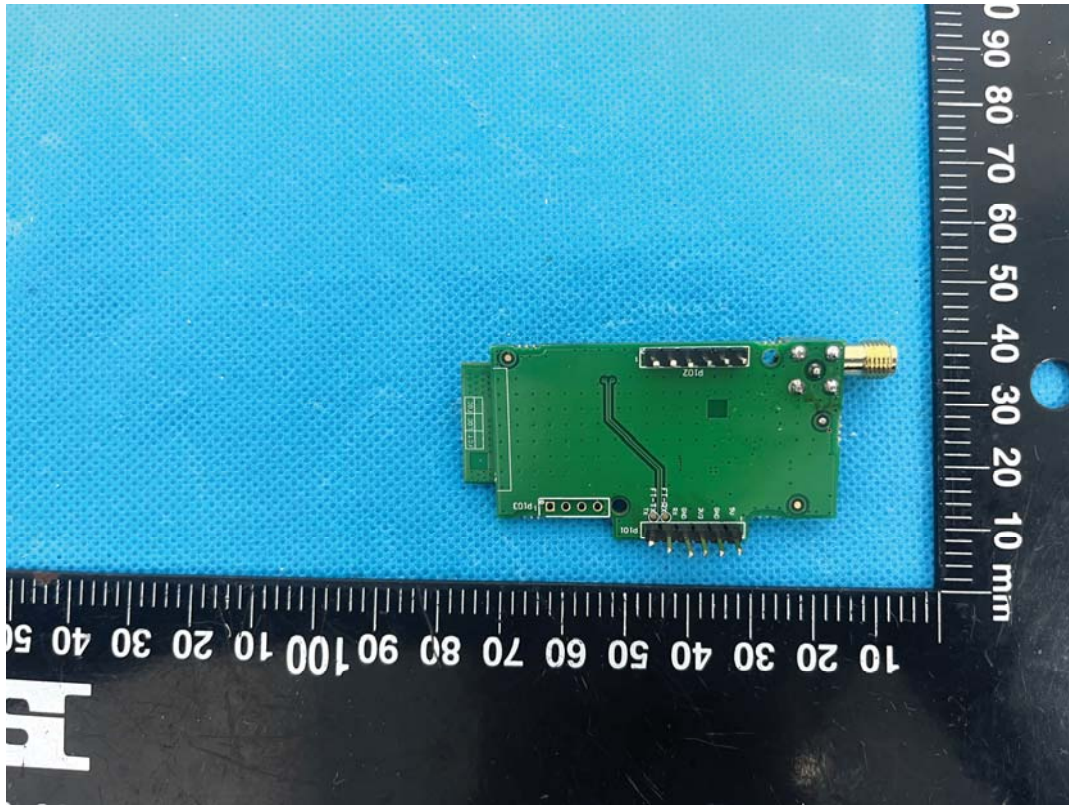

EUT INTERNAL PHOTOGRAPHS

Uncover

WWAN Antenna Port

GFSK Antenna Port

GFSK chip

WIFI Antenna

WIFI Chip

WWAN Module FCC ID: XMR202008EG95NAXD; IC: 10224A-021EG95NAXD

Chip

Chip

Chip

Chip