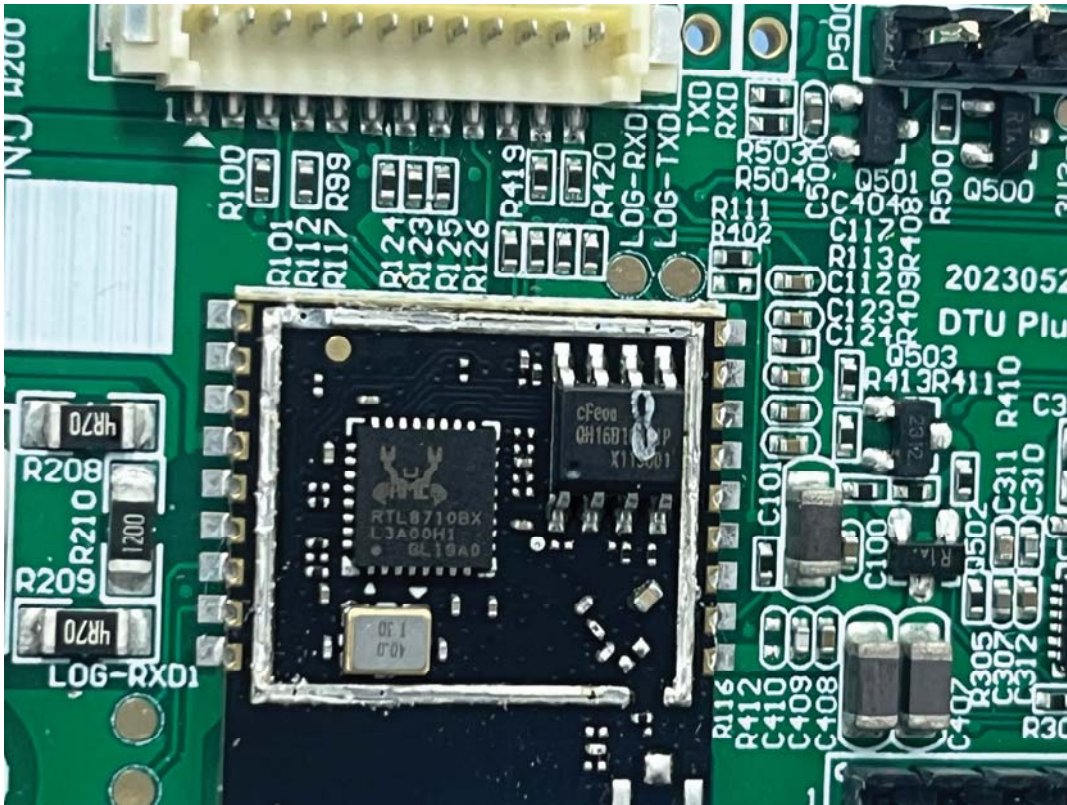

EUT INTERNAL PHOTOGRAPHS

Uncover

WWAN Antenna Port

GFSK Antenna Port

GFSK chip

WIFI Antenna

WIFI Chip

WWAN Module FCC ID: XMR202008EG95NAXD; IC: 10224A-021EG95NAXD

Chip

Chip

Chip

Chip