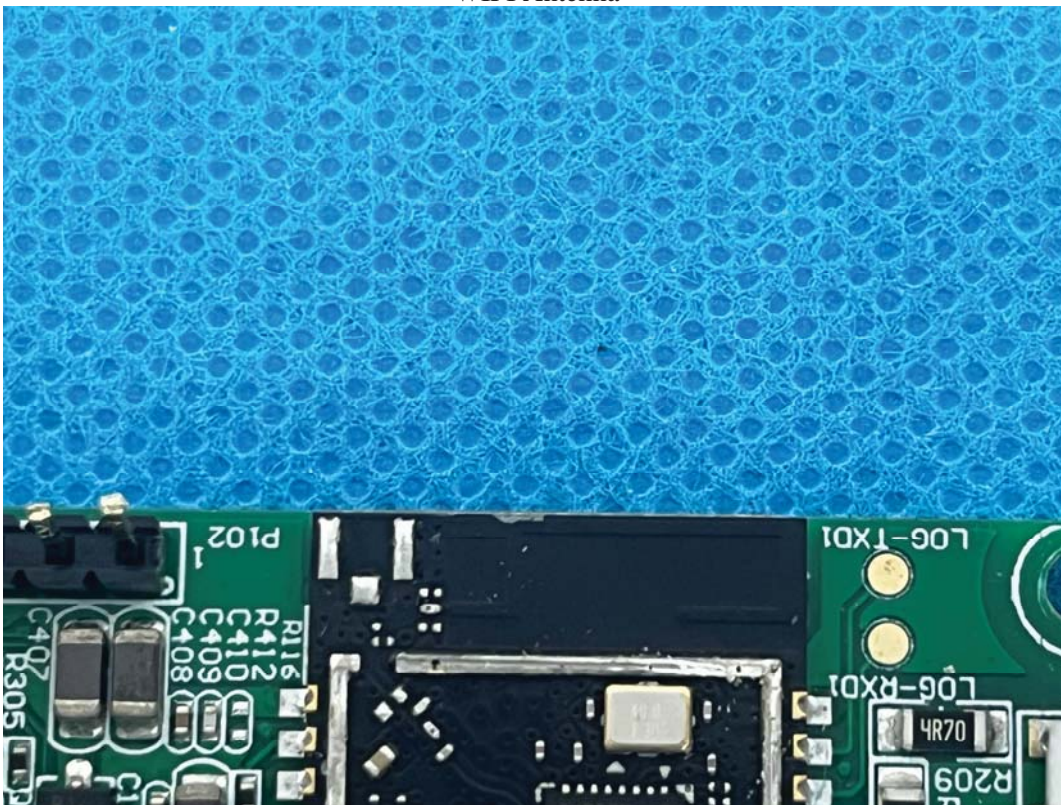

EUT INTERNAL PHOTOGRAPHS

Uncover

WWAN Antenna Port

GFSK Antenna Port

GFSK chip

WIFI Antenna

WIFI Chip

WWAN Module FCC ID: XMR202008EG95NAXD; IC: 10224A-021EG95NAXD

Chip

Chip

Chip

Chip