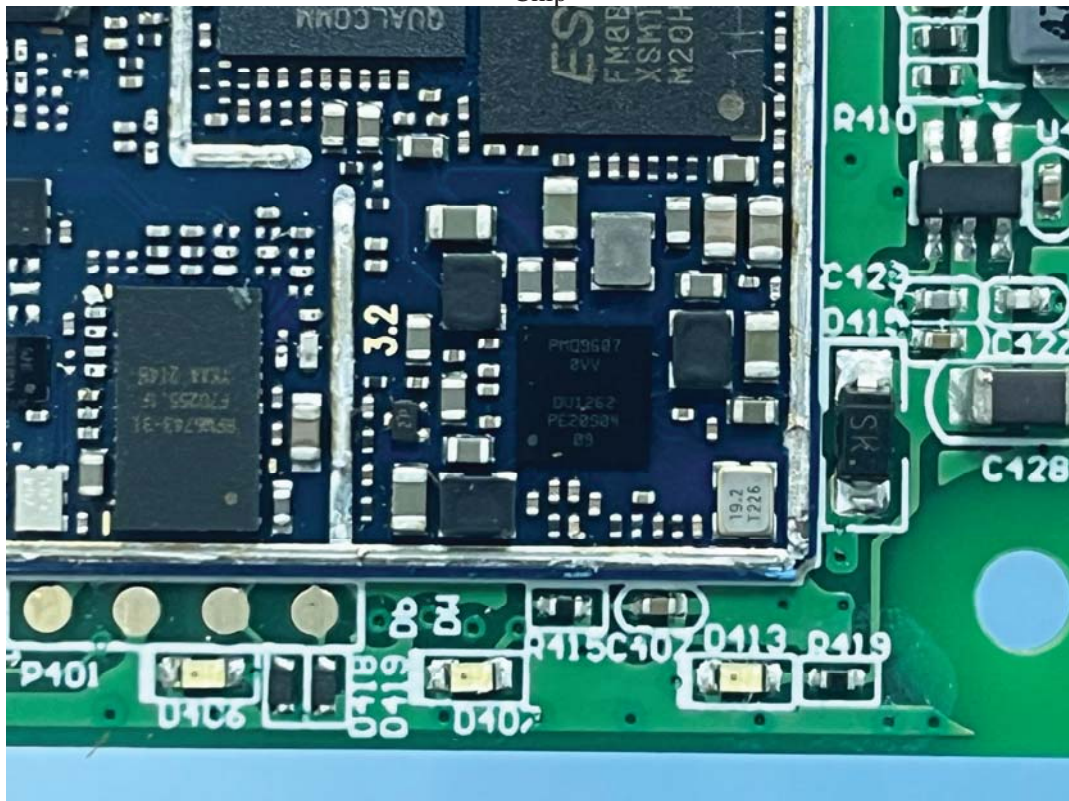

EUT INTERNAL PHOTOGRAPHS

Uncover

WWAN Antenna Port

GFSK Antenna Port

GFSK chip

WIFI Antenna

WIFI Chip

WWAN Module FCC ID: XMR202008EG95NAXD; IC: 10224A-021EG95NAXD

Chip

Chip

Chip

Chip