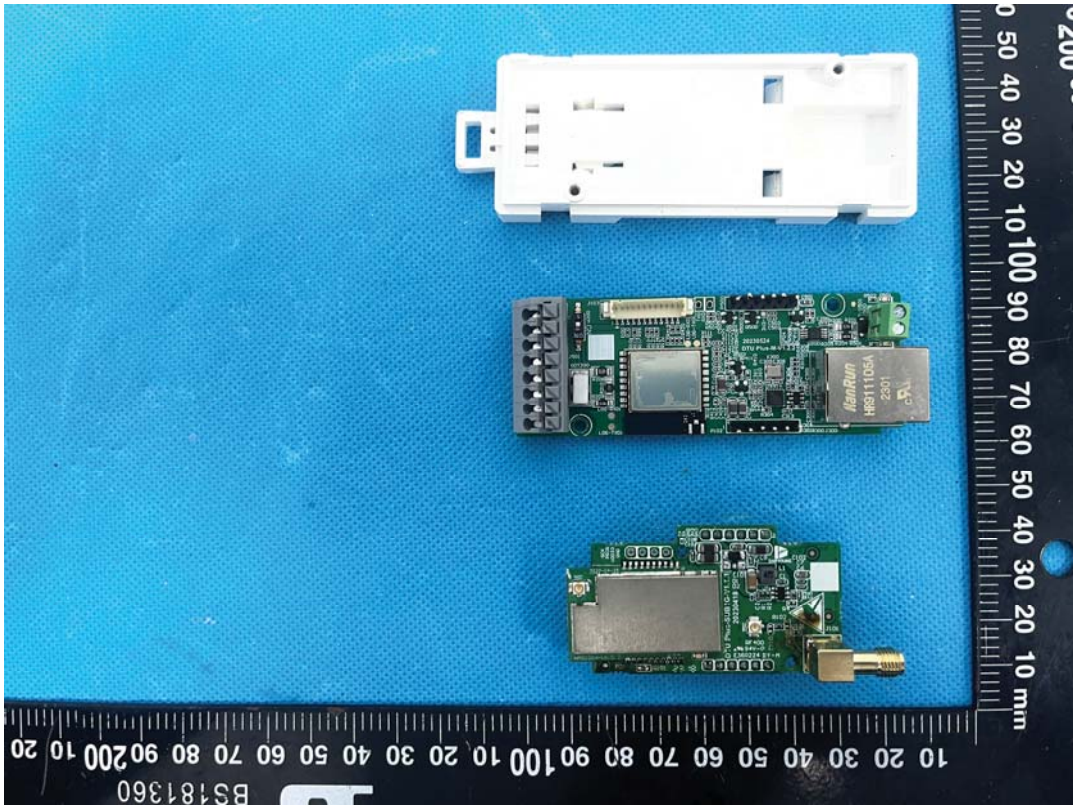

EUT INTERNAL PHOTOGRAPHS

Uncover

WWAN Antenna Port

GFSK Antenna Port

GFSK chip

WIFI Antenna

WIFI Chip

WWAN Module FCC ID: XMR202008EG95NAXD; IC: 10224A-021EG95NAXD

Chip

Chip

Chip

Chip