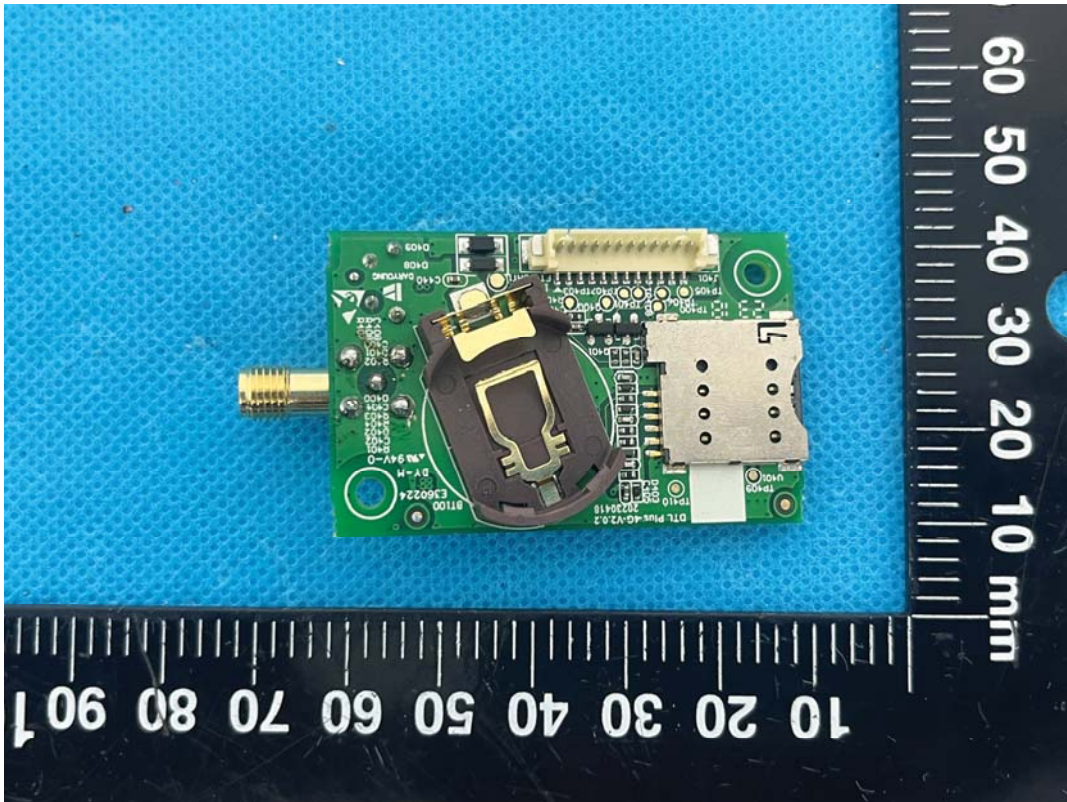

EUT INTERNAL PHOTOGRAPHS

Uncover

WWAN Antenna Port

GFSK Antenna Port

GFSK chip

WIFI Antenna

WIFI Chip

WWAN Module FCC ID: XMR202008EG95NAXD; IC: 10224A-021EG95NAXD