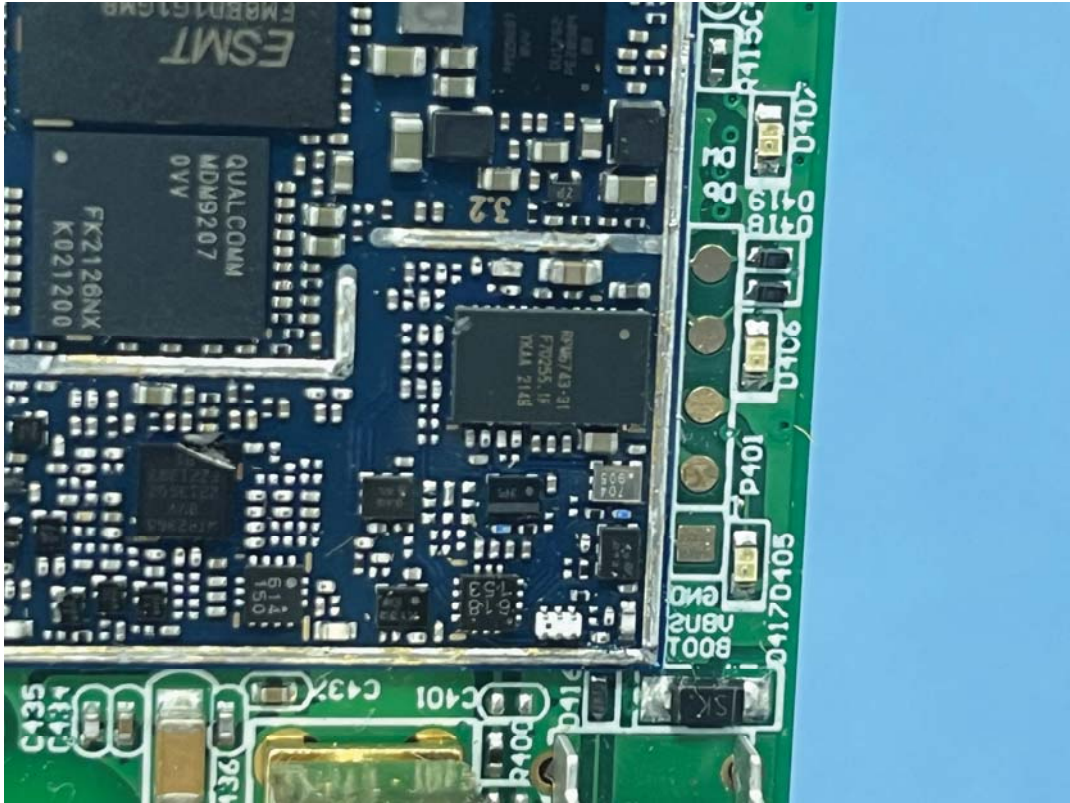

EUT INTERNAL PHOTOGRAPHS

Uncover

WWAN Antenna Port

GFSK Antenna Port

GFSK chip

WIFI Antenna

WIFI Chip

WWAN Module FCC ID: XMR202008EG95NAXD; IC: 10224A-021EG95NAXD

Chip

Chip

Chip

Chip