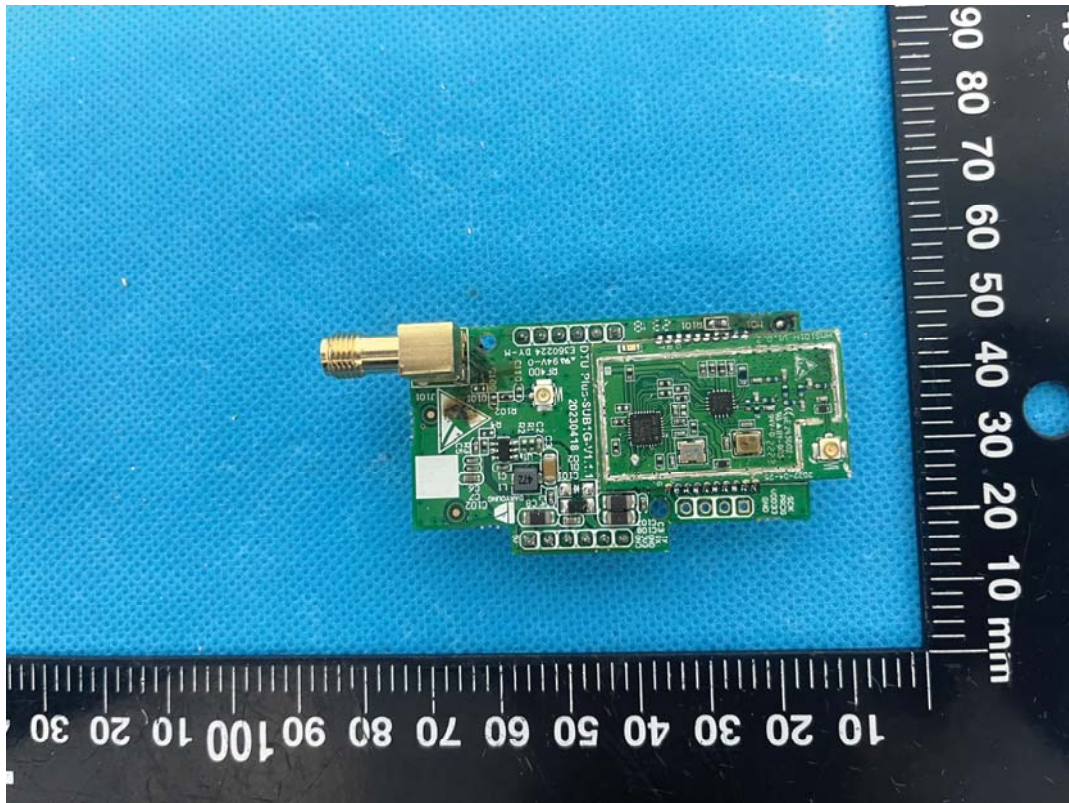

EUT INTERNAL PHOTOGRAPHS

Uncover

WWAN Antenna Port

GFSK Antenna Port

GFSK chip

WIFI Antenna

WIFI Chip

WWAN Module FCC ID: XMR202008EG95NAXD; IC: 10224A-021EG95NAXD