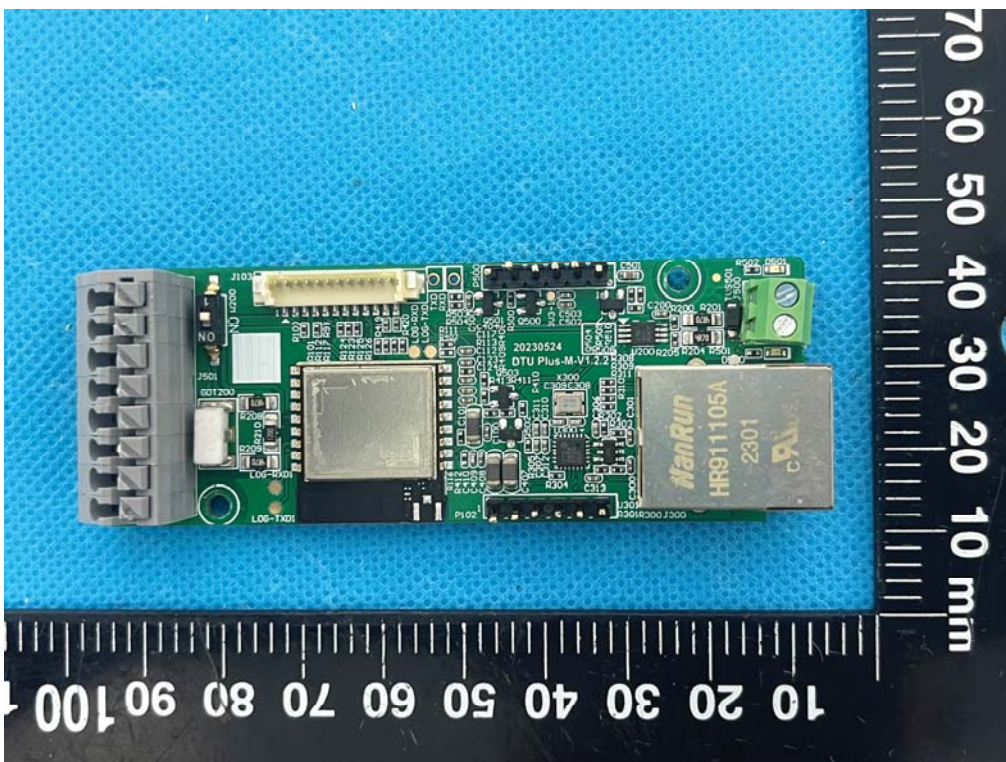

EUT INTERNAL PHOTOGRAPHS

Uncover

WWAN Antenna Port

GFSK Antenna Port

GFSK chip

WIFI Antenna

WIFI Chip

WWAN Module FCC ID: XMR202008EG95NAXD; IC: 10224A-021EG95NAXD