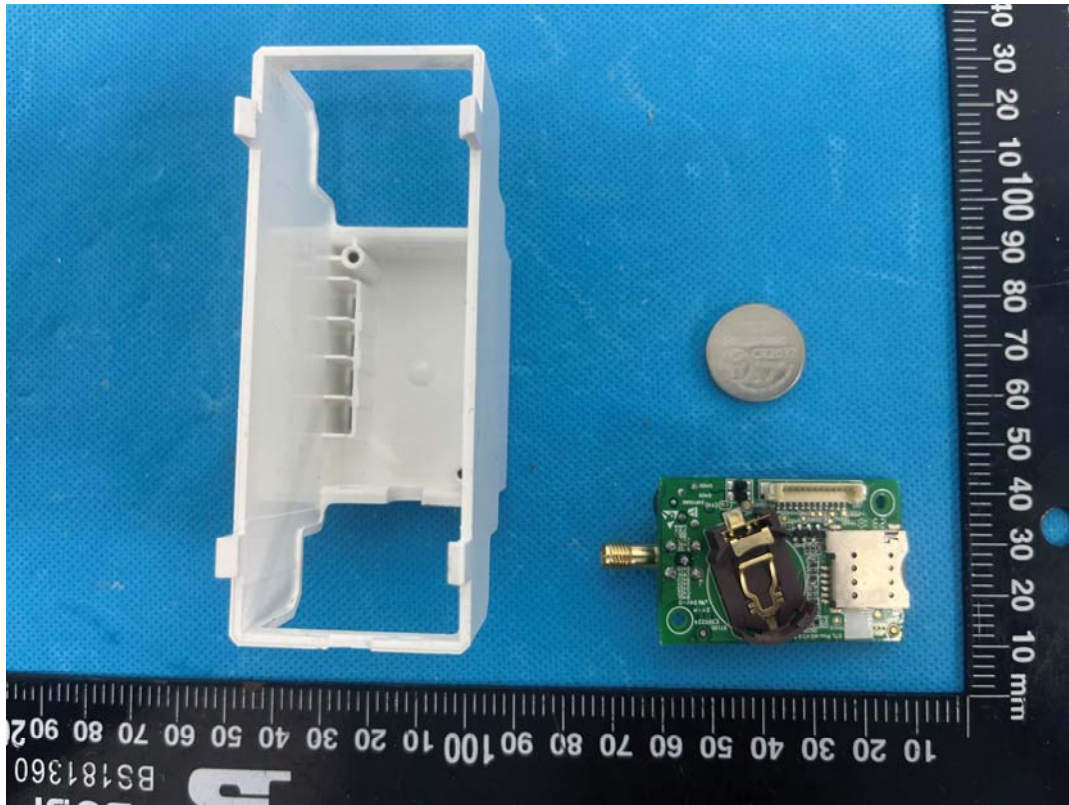

EUT INTERNAL PHOTOGRAPHS

Uncover

WWAN Antenna Port

GFSK Antenna Port

GFSK chip

WIFI Antenna

WIFI Chip

WWAN Module FCC ID: XMR202008EG95NAXD; IC: 10224A-021EG95NAXD