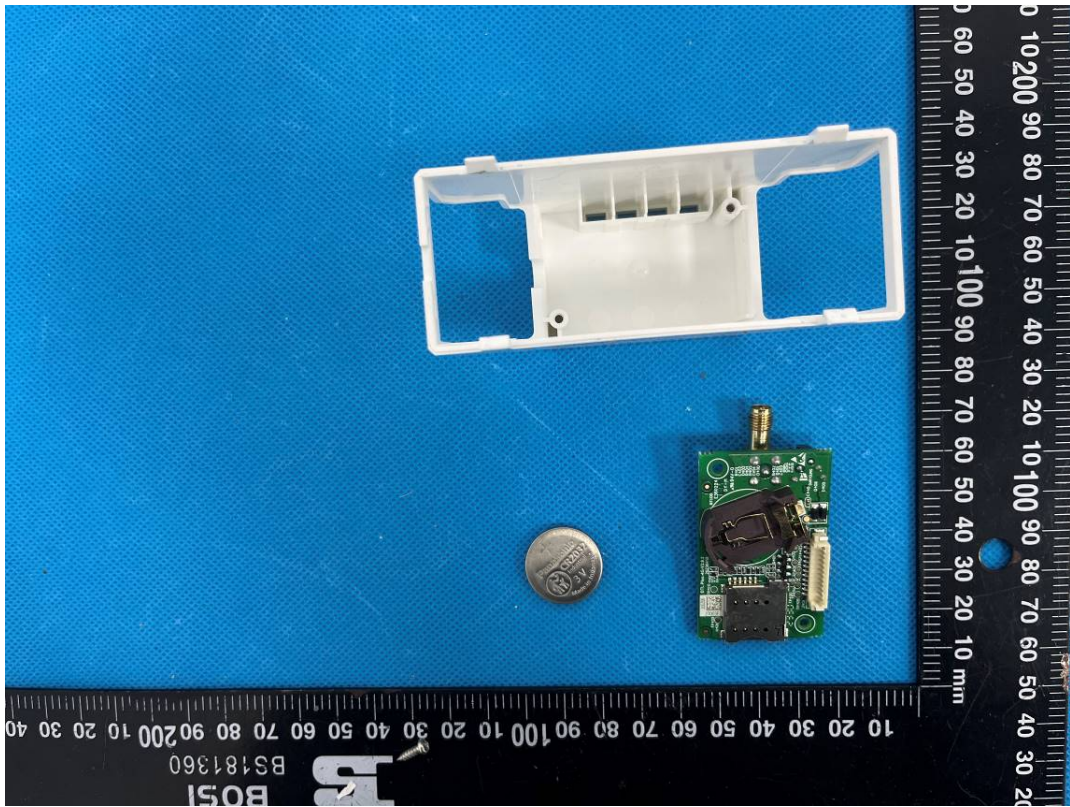

EUT INTERNAL PHOTOGRAPHS

WiFi Antenna

WWAN Module FCC ID: XMR202008EG95NAXD, IC: 10224A-021EG95NAXD