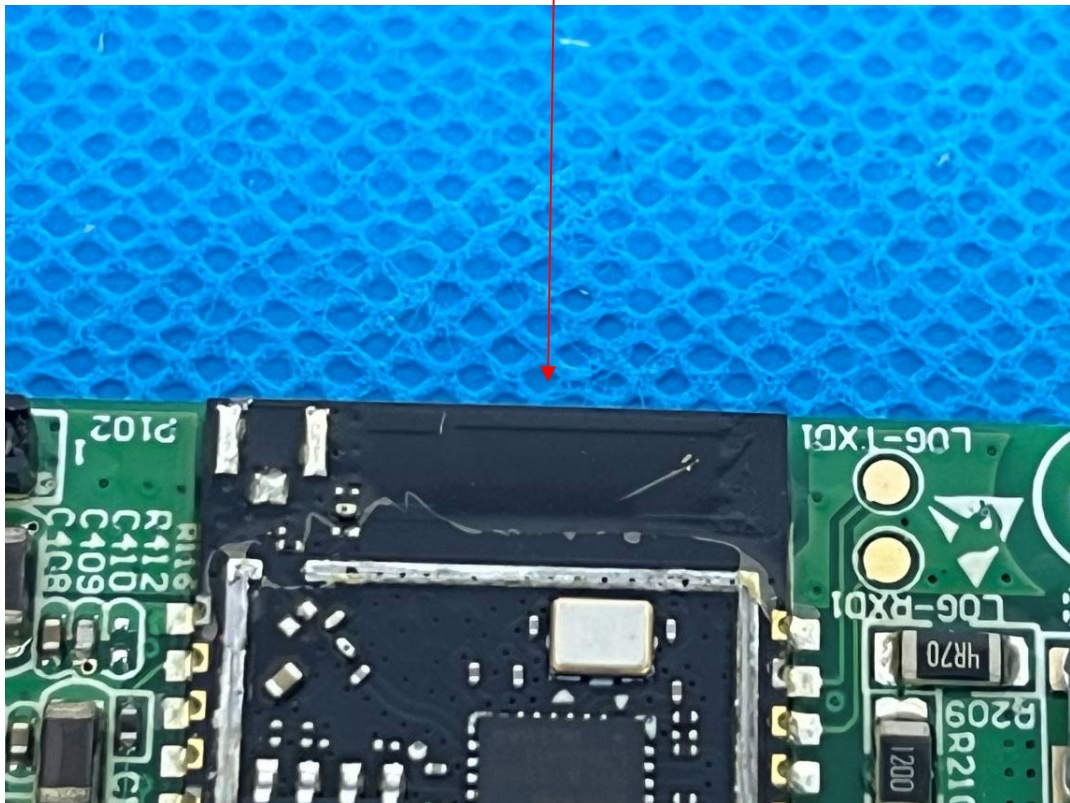

EUT INTERNAL PHOTOGRAPHS

WiFi Antenna

WWAN Module FCC ID: XMR202008EG95NAXD, IC: 10224A-021EG95NAXD