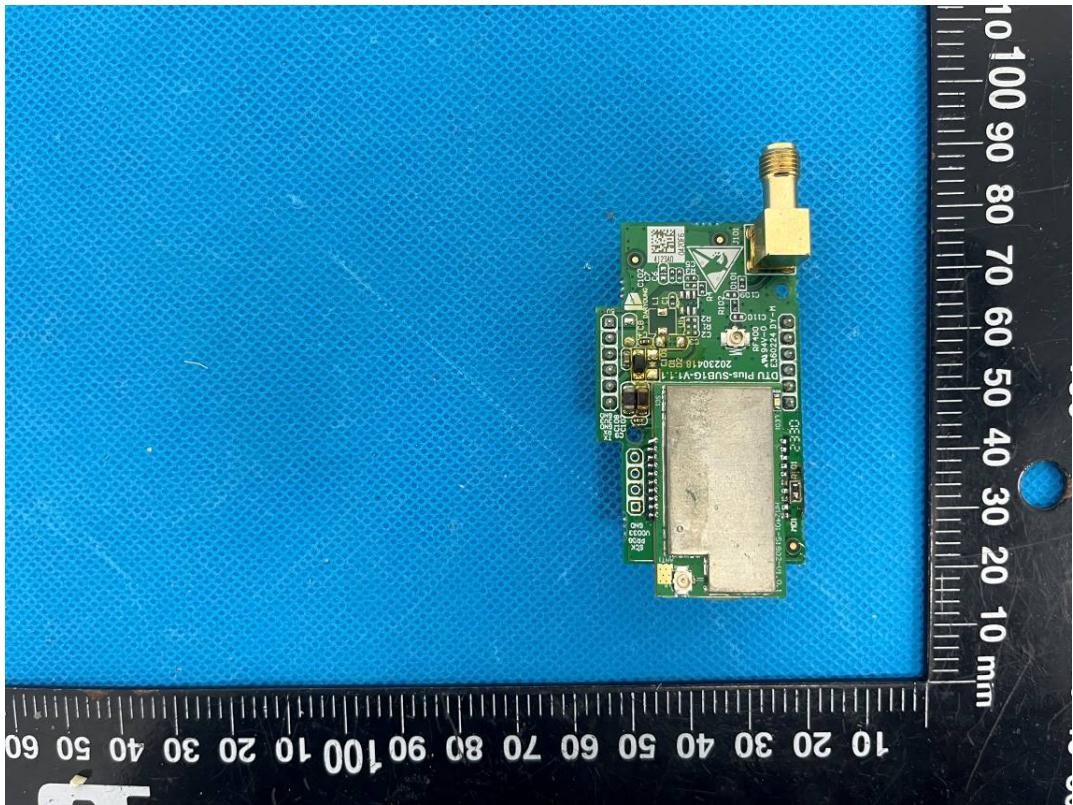

EUT INTERNAL PHOTOGRAPHS

WiFi Antenna

WWAN Module FCC ID: XMR202008EG95NAXD, IC: 10224A-021EG95NAXD