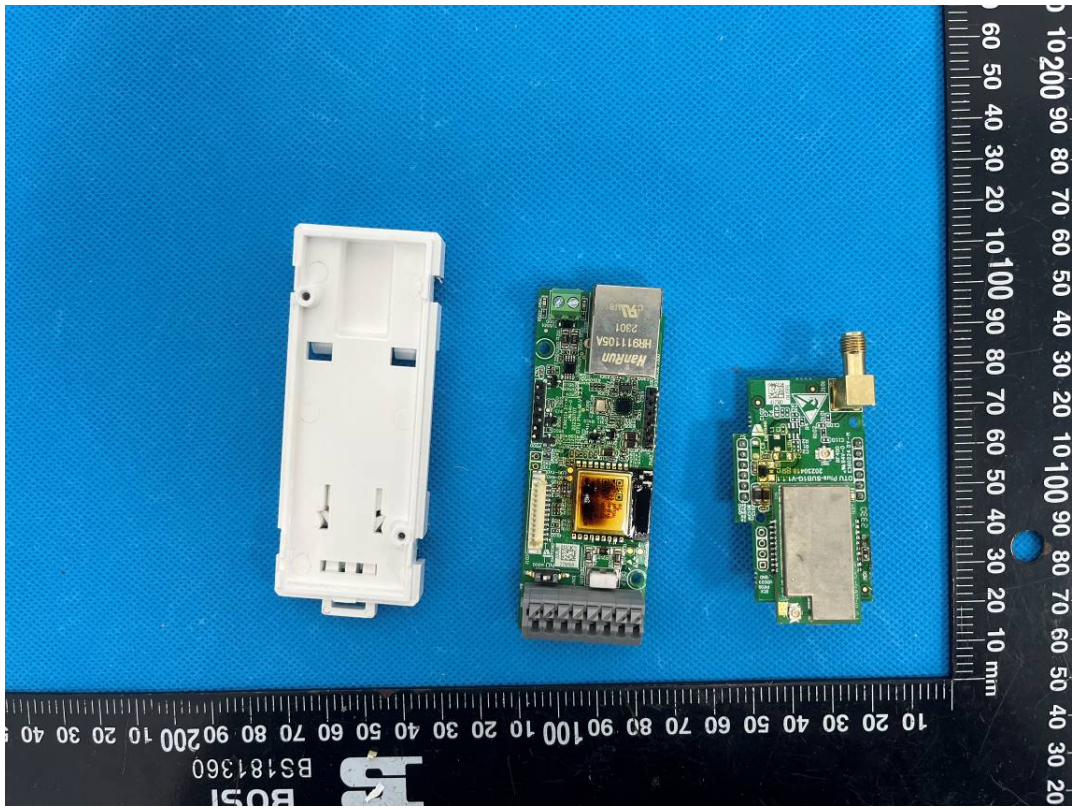

EUT INTERNAL PHOTOGRAPHS

WiFi Antenna

WWAN Module FCC ID: XMR202008EG95NAXD, IC: 10224A-021EG95NAXD