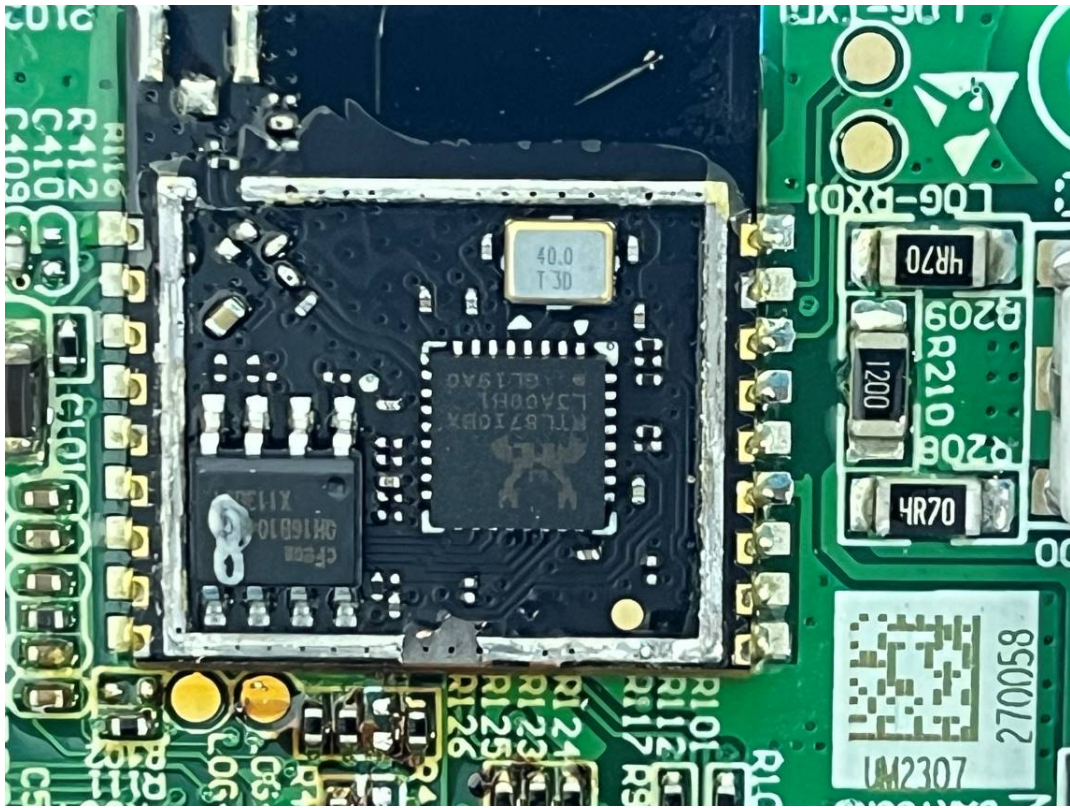

EUT INTERNAL PHOTOGRAPHS

WiFi Antenna

WWAN Module FCC ID: XMR202008EG95NAXD, IC: 10224A-021EG95NAXD