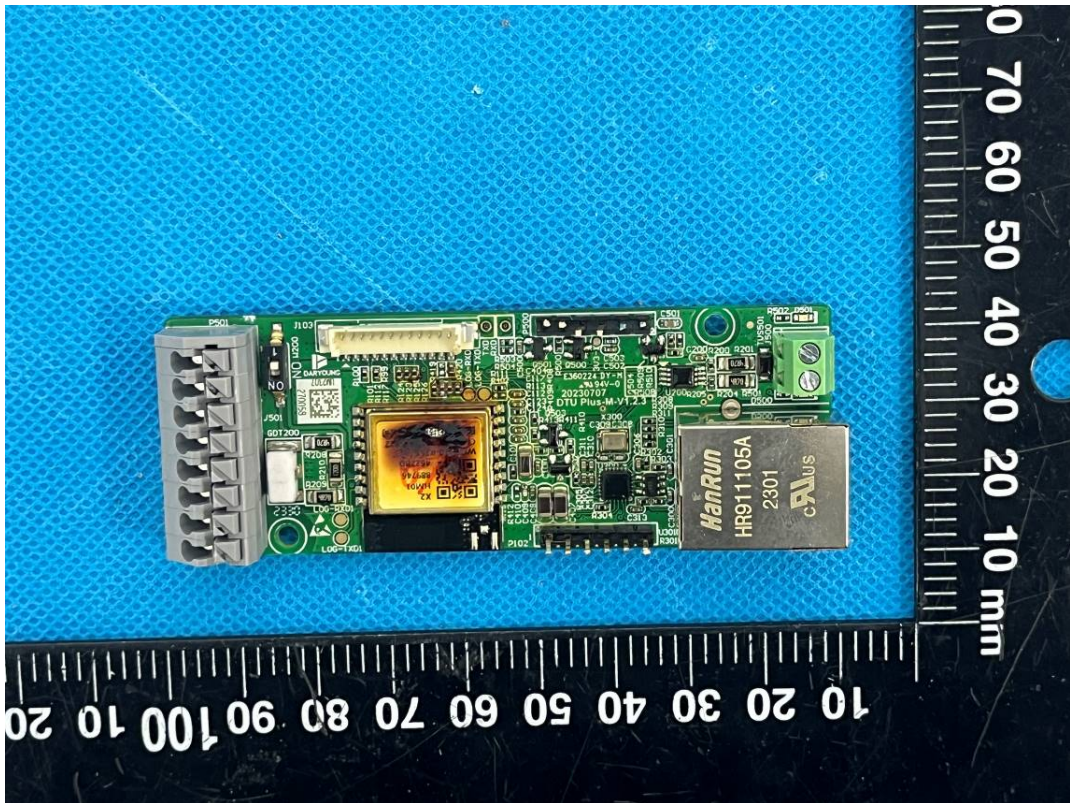

EUT INTERNAL PHOTOGRAPHS

WiFi Antenna

WWAN Module FCC ID: XMR202008EG95NAXD, IC: 10224A-021EG95NAXD