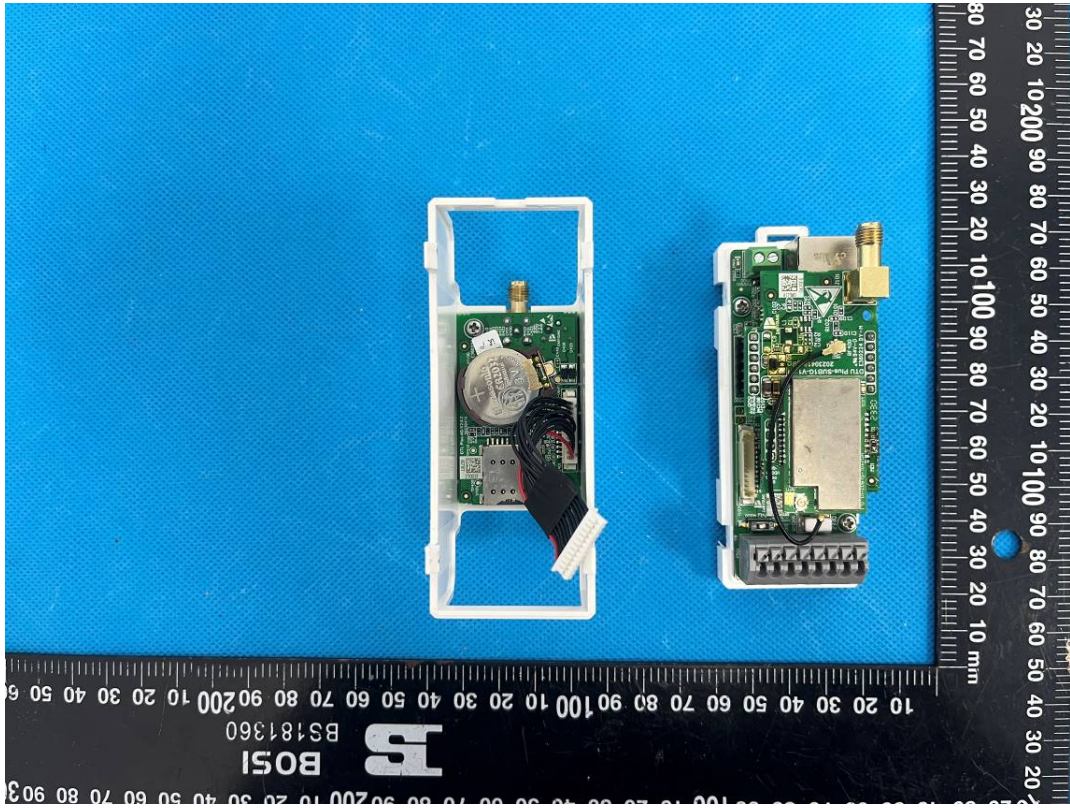

EUT INTERNAL PHOTOGRAPHS

WiFi Antenna

WWAN Module FCC ID: XMR202008EG95NAXD, IC: 10224A-021EG95NAXD