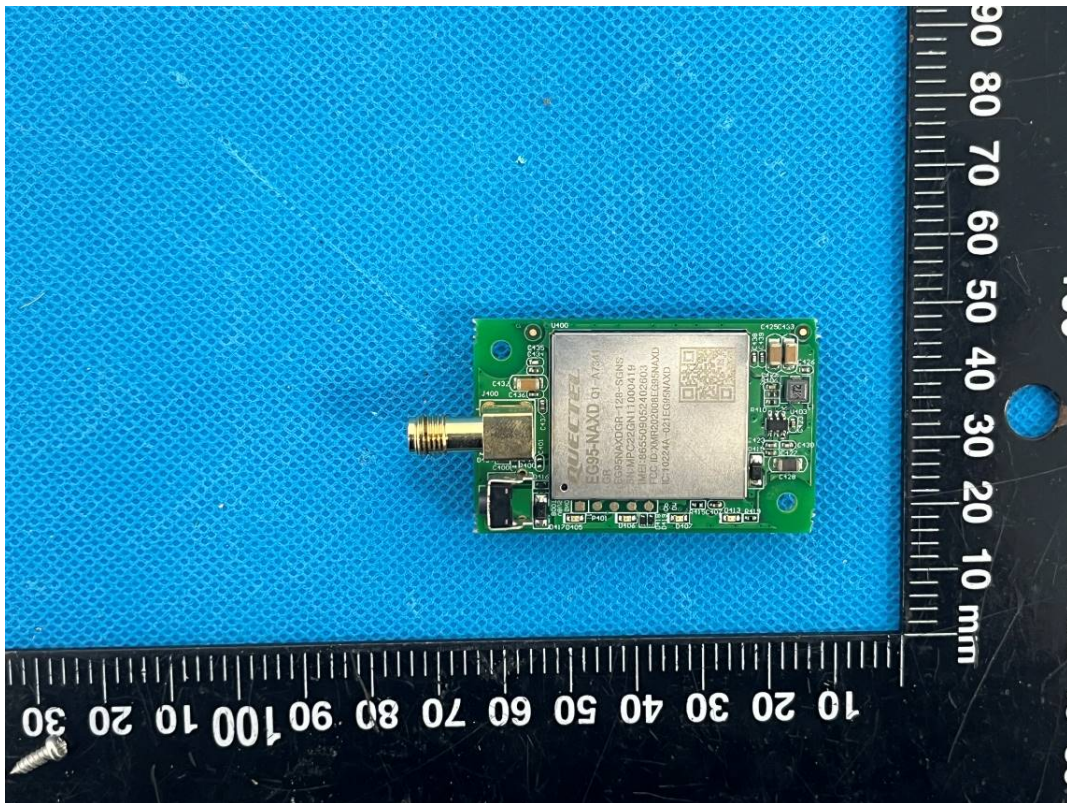

EUT INTERNAL PHOTOGRAPHS

WiFi Antenna

WWAN Module FCC ID: XMR202008EG95NAXD, IC: 10224A-021EG95NAXD