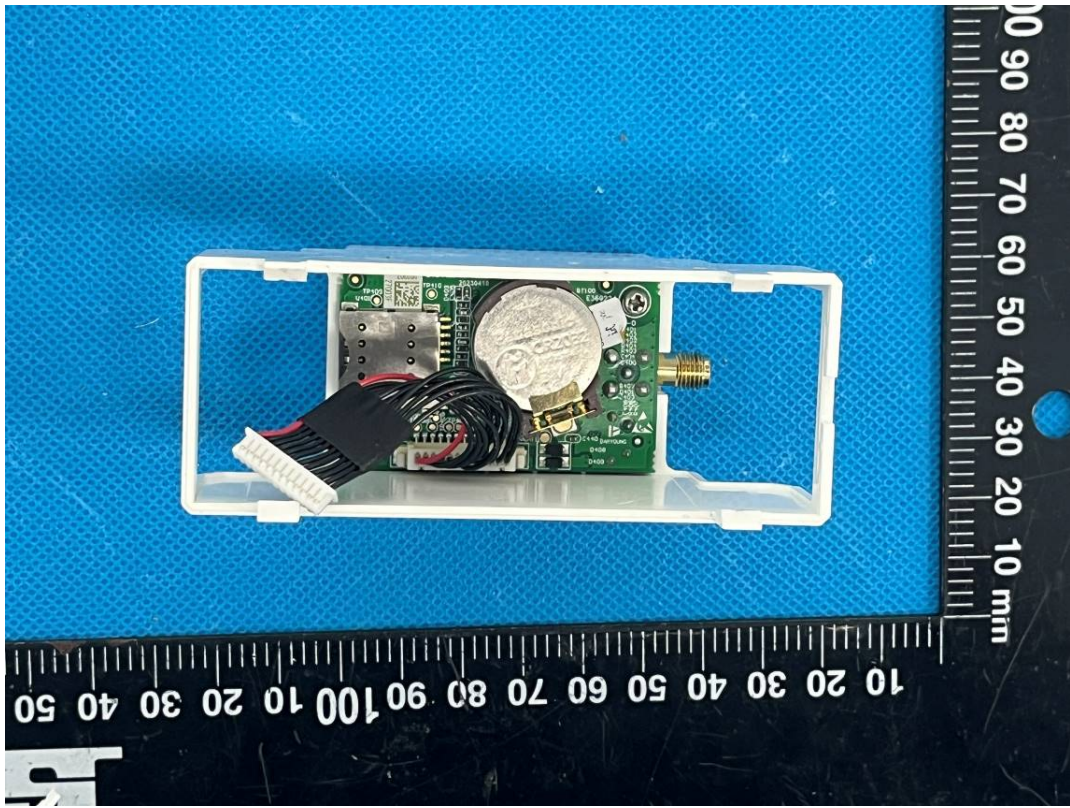

EUT INTERNAL PHOTOGRAPHS

WiFi Antenna

WWAN Module FCC ID: XMR202008EG95NAXD, IC: 10224A-021EG95NAXD