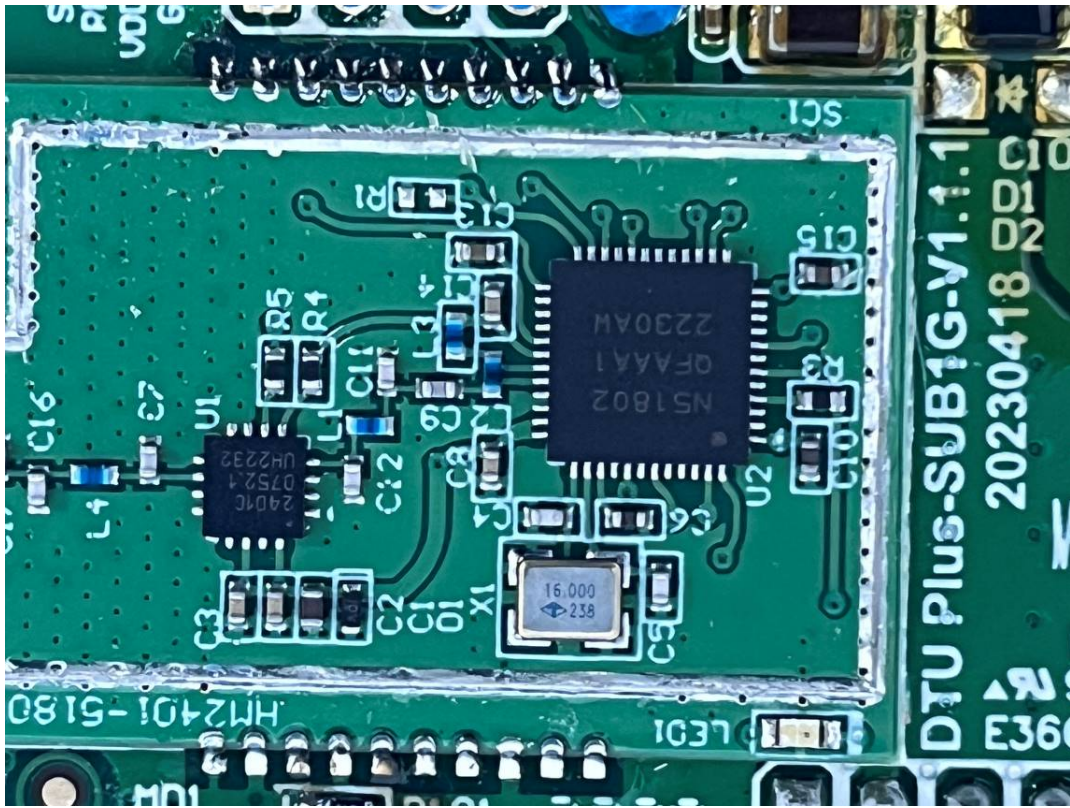

EUT INTERNAL PHOTOGRAPHS

WiFi Antenna

WWAN Module FCC ID: XMR202008EG95NAXD, IC: 10224A-021EG95NAXD