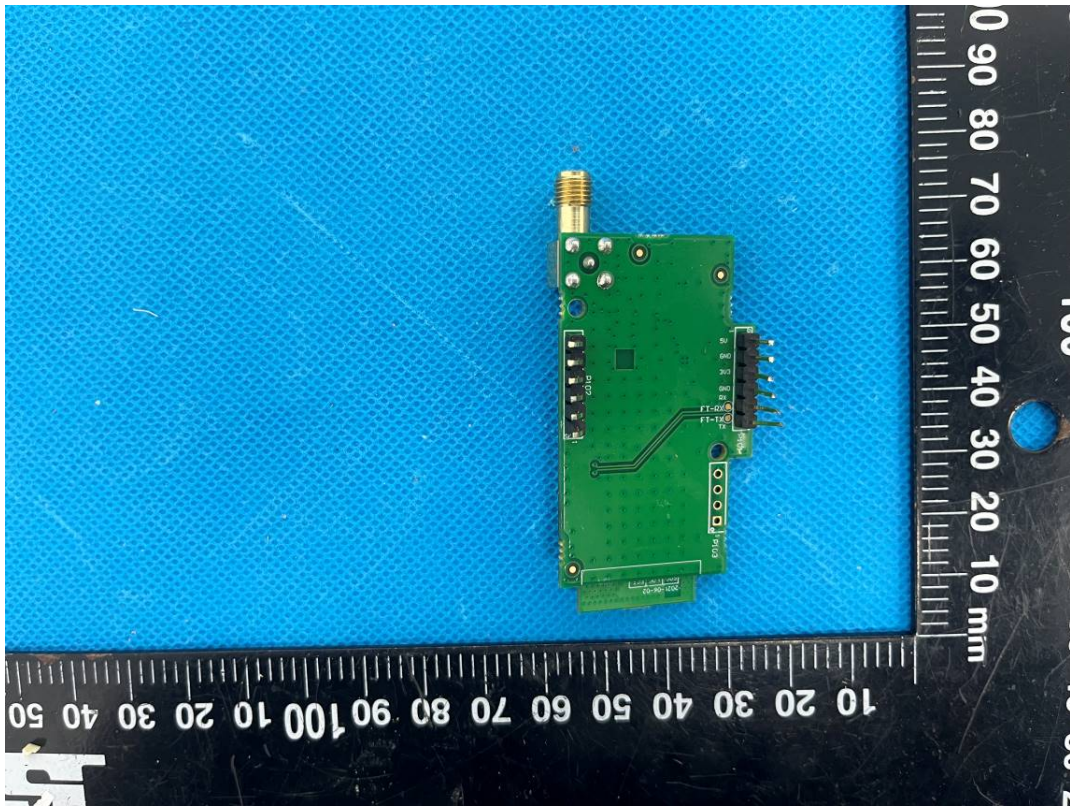

EUT INTERNAL PHOTOGRAPHS

WiFi Antenna

WWAN Module FCC ID: XMR202008EG95NAXD, IC: 10224A-021EG95NAXD