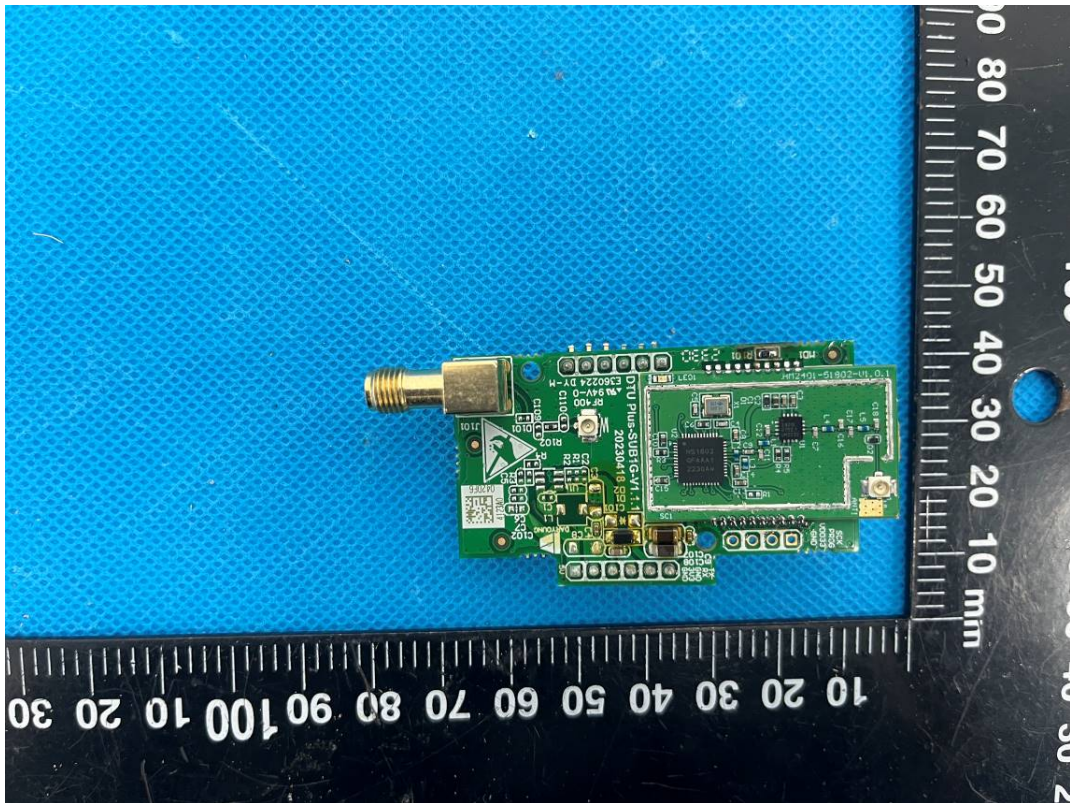

EUT INTERNAL PHOTOGRAPHS

WiFi Antenna

WWAN Module FCC ID: XMR202008EG95NAXD, IC: 10224A-021EG95NAXD