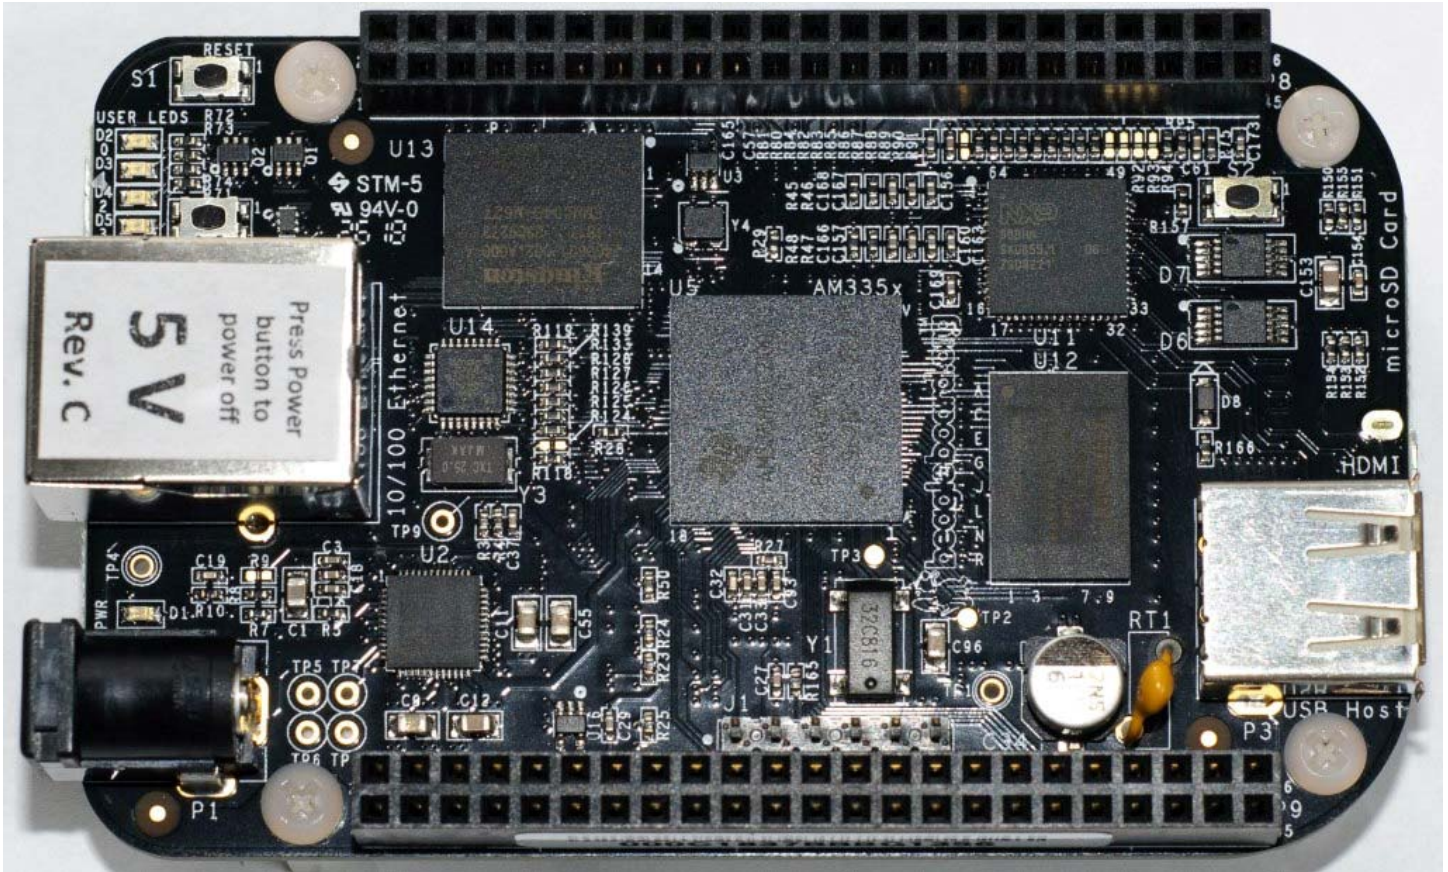

EXHIBIT 20 – PHOTOS – MODULE EXTERNAL

Figure E20.1 – External Photo – Radio Cape Module Top

Figure E20.2 – External Photo – Radio Cape Module Bottom

Figure E20.3 – External Photo – BeagleBone-Black Controller – Top

Figure E20.4 – External Photo – BeagleBone-Black Controller – Bottom