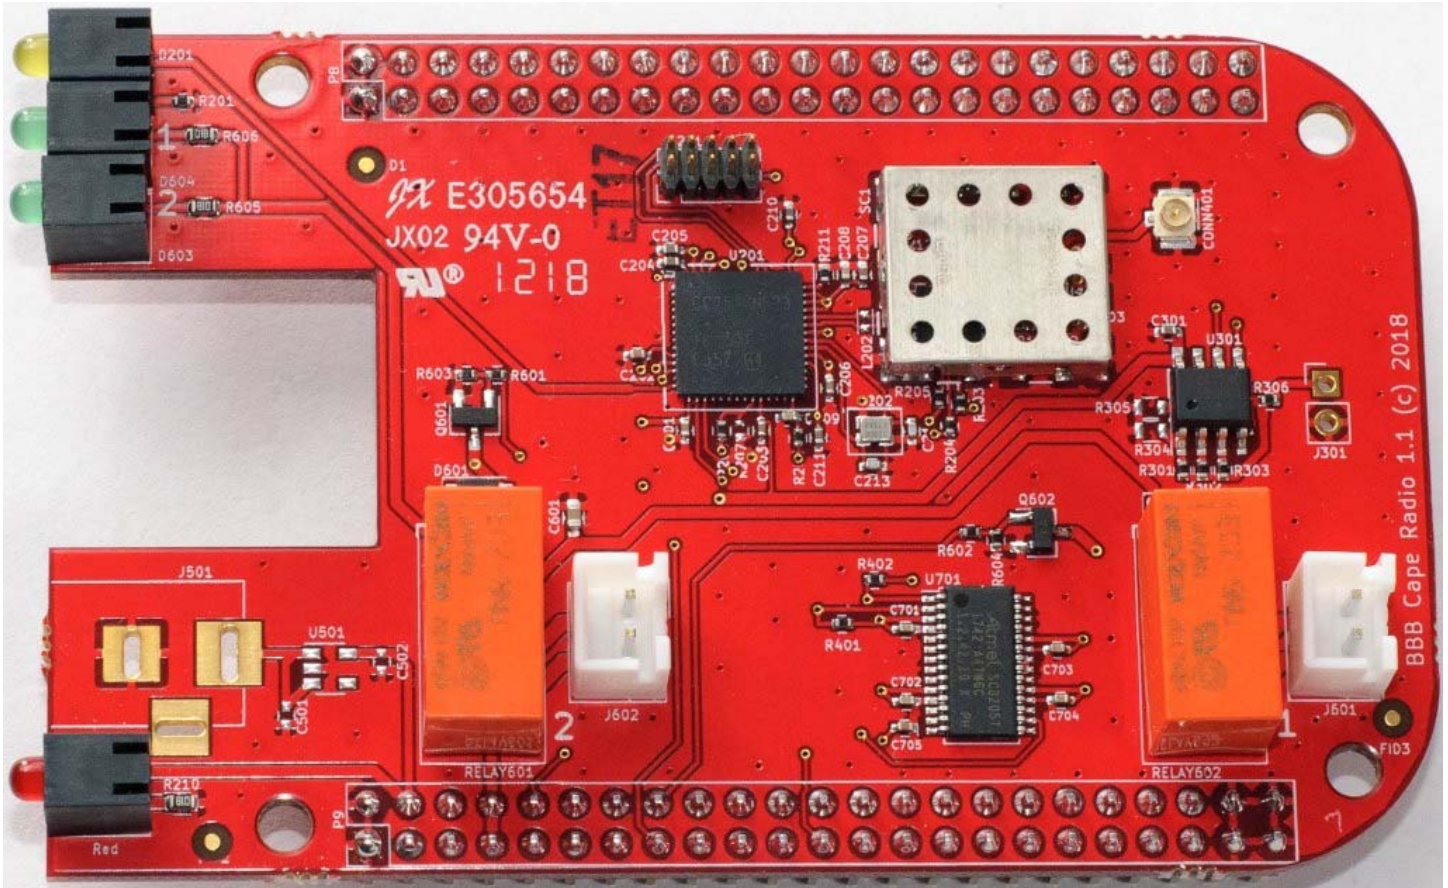

EXHIBIT 20 – PHOTOS – MODULE EXTERNAL

Figure E20.1 – External Photo – Radio Cape Module Top

Figure E20.2 – External Photo – Radio Cape Module Bottom

Figure E20.3 – External Photo – BeagleBone-Black Controller – Top

Figure E20.4 – External Photo – BeagleBone-Black Controller – Bottom