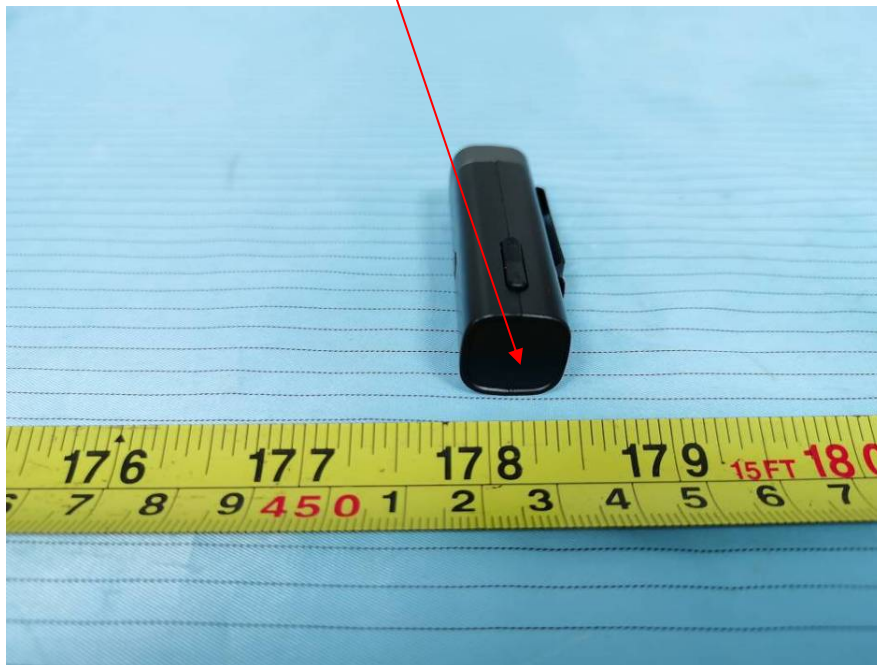

EXHIBIT A - FCC ID LABEL AND LOCATION

FCC ID Label

FCC ID: 2ARN3-BY-WM3

FCC ID Label Location Information

The label shown shall be permanently affixed at a conspicuous location on the device and be readily visible to the user at the time purchase (Labeling requirements per 2.925)