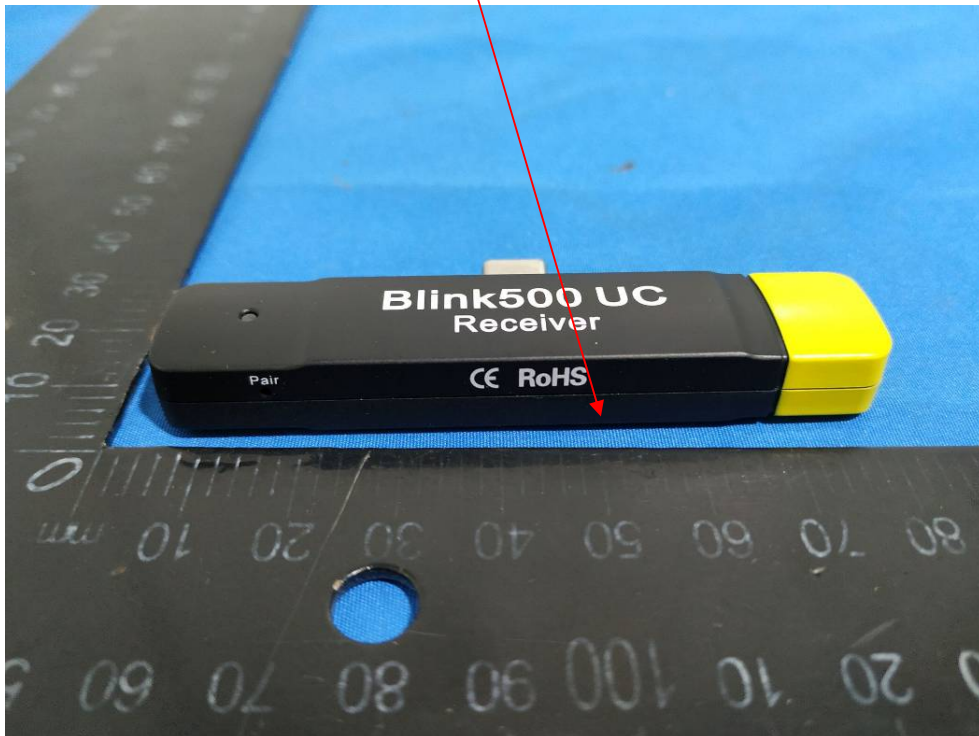

EXHIBIT A - FCC ID LABEL AND LOCATION

FCC ID Label

FCC ID: 2ARN3-BLINK500RXUC

FCC ID Label Location Information

The label shown shall be permanently affixed at a conspicuous location on the device and be readily visible to the user at the time purchase (Labeling requirements per 2.925)