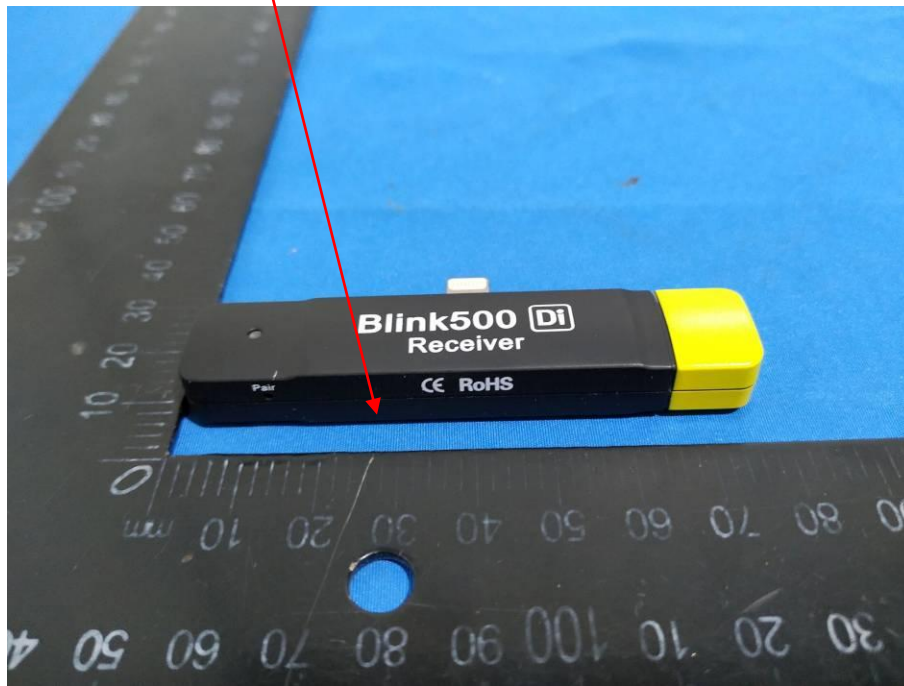

EXHIBIT A - FCC ID LABEL AND LOCATION

FCC ID Label

FCC ID: 2ARN3-BLINK500RXDI

FCC ID Label Location Information

The label shown shall be permanently affixed at a conspicuous location on the device and be readily visible to the user at the time purchase (Labeling requirements per 2.925)