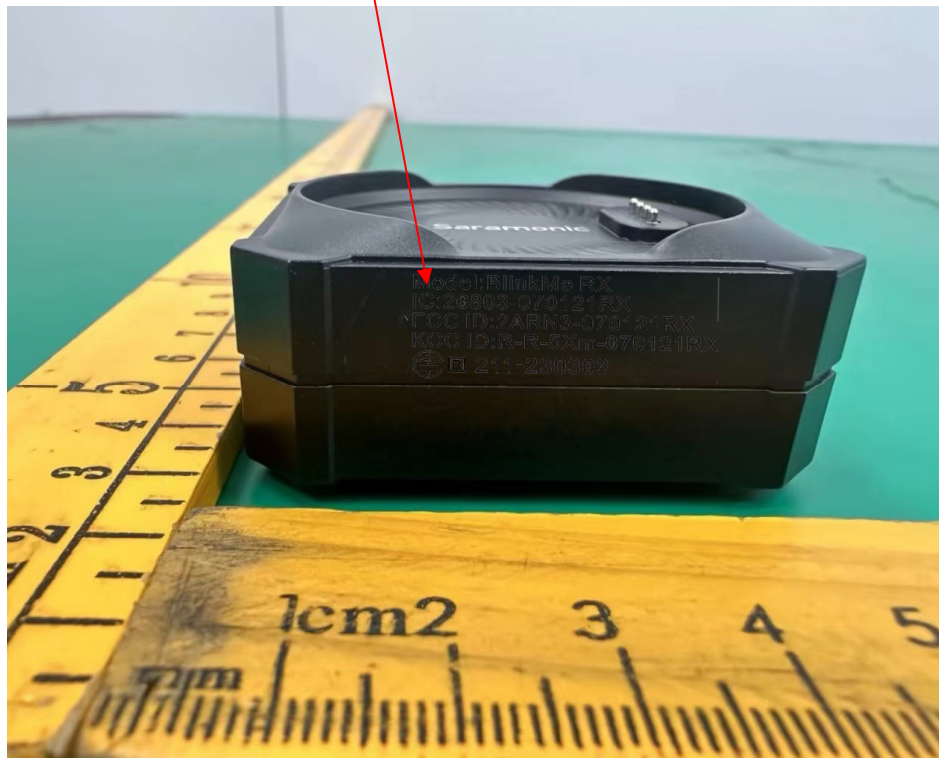

### FCC ID Label

### FCC ID Label Location Information

The label shown shall be permanently affixed at a conspicuous location on the device and be readily visible to the user at the time purchase (Labeling requirements per 2.925)