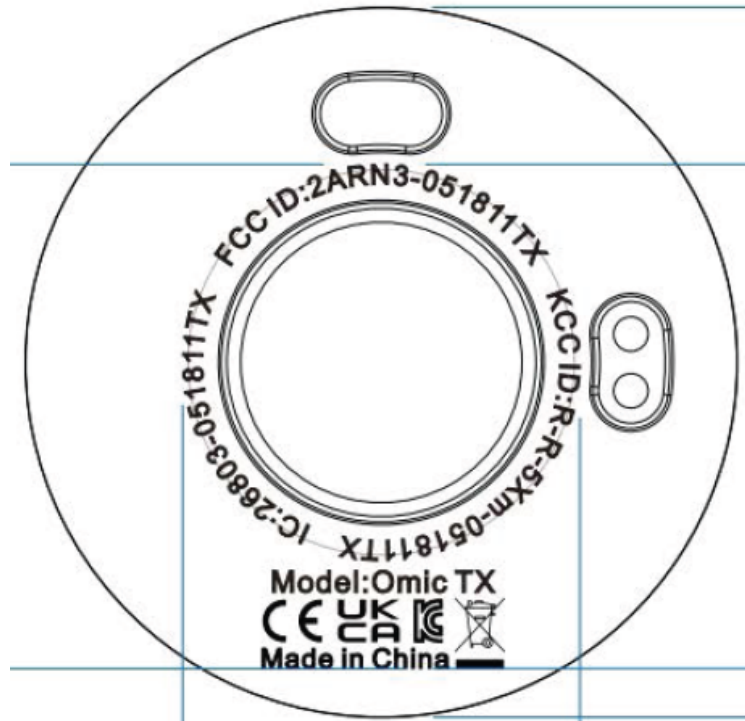

### FCC ID Label

### FCC ID Label Location Information

The label shown shall be permanently affixed at a conspicuous location on the device and be readily visible to the user at the time purchase (Labeling requirements per 2.925)