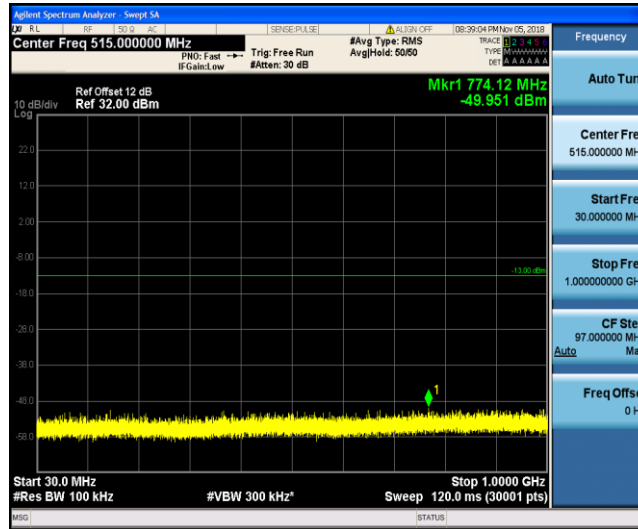

Test Graphs

Band2_1.4MHz_QPSK_18607_1RB#0