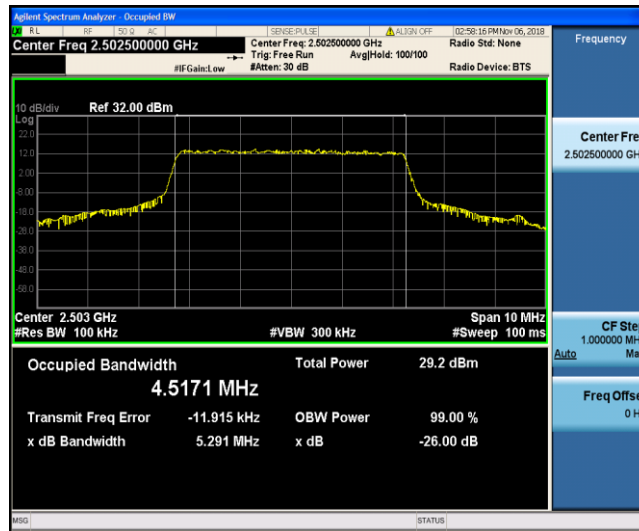

Band4\_20MHz\_16QAM\_20050\_100RB#0

Band4\_20MHz\_16QAM\_20175\_100RB#0

Band4\_20MHz\_16QAM\_20300\_100RB#0

Band7\_5MHz\_QPSK\_20775\_25RB#0

Band7\_5MHz\_QPSK\_21100\_25RB#0

Band7\_5MHz\_QPSK\_21425\_25RB#0