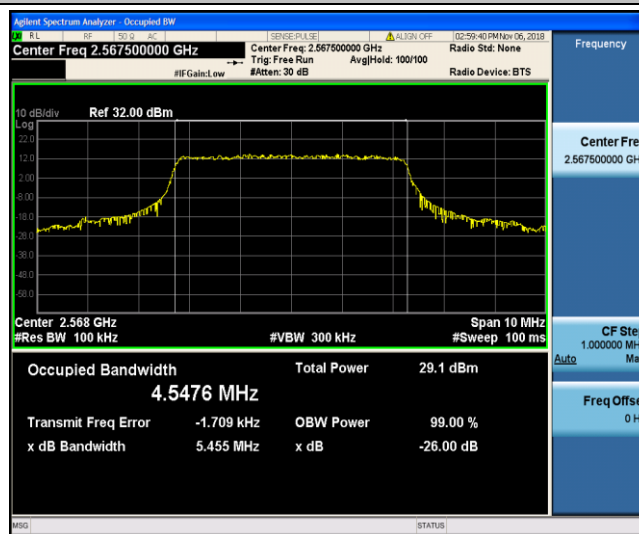

Band7_5MHz_16QAM_21425_25RB#0