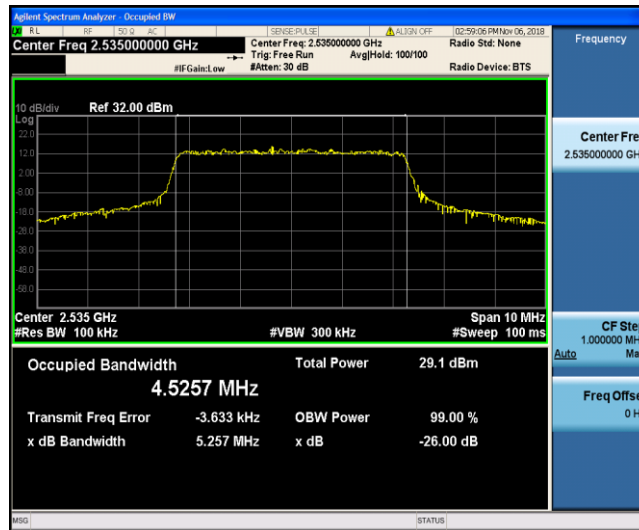

Band7_5MHz_16QAM_21100_25RB#0