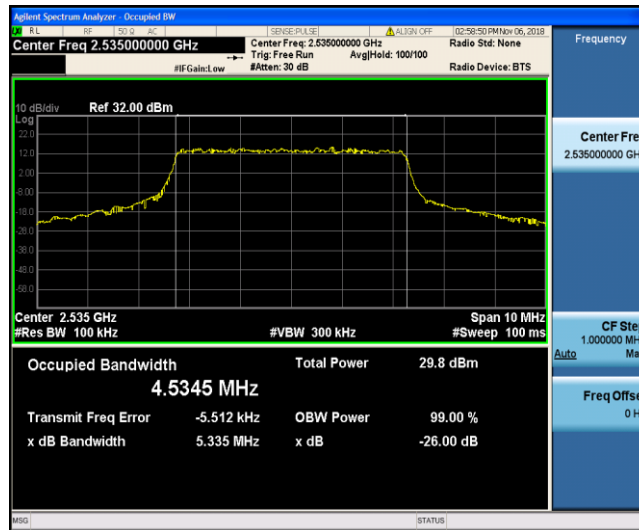

Band4\_20MHz\_16QAM\_20050\_100RB#0

Band4\_20MHz\_16QAM\_20175\_100RB#0

Band4\_20MHz\_16QAM\_20300\_100RB#0

Band7\_5MHz\_QPSK\_20775\_25RB#0

Band7\_5MHz\_QPSK\_21100\_25RB#0

Band7\_5MHz\_QPSK\_21425\_25RB#0