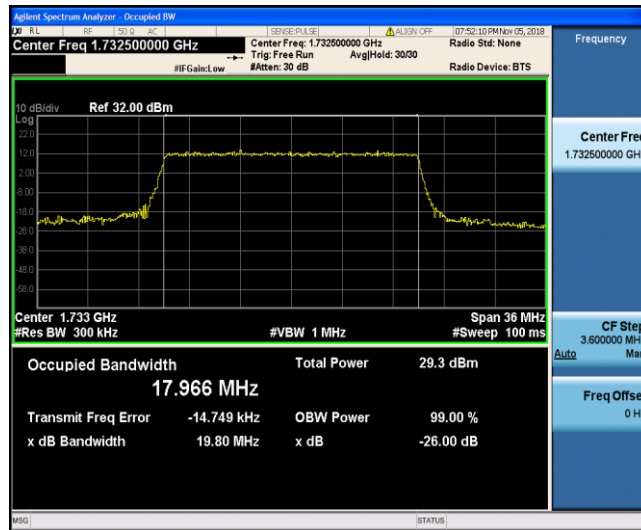

Band4\_20MHz\_16QAM\_20050\_100RB#0

Band4\_20MHz\_16QAM\_20175\_100RB#0

Band4\_20MHz\_16QAM\_20300\_100RB#0

Band7\_5MHz\_QPSK\_20775\_25RB#0

Band7\_5MHz\_QPSK\_21100\_25RB#0

Band7\_5MHz\_QPSK\_21425\_25RB#0