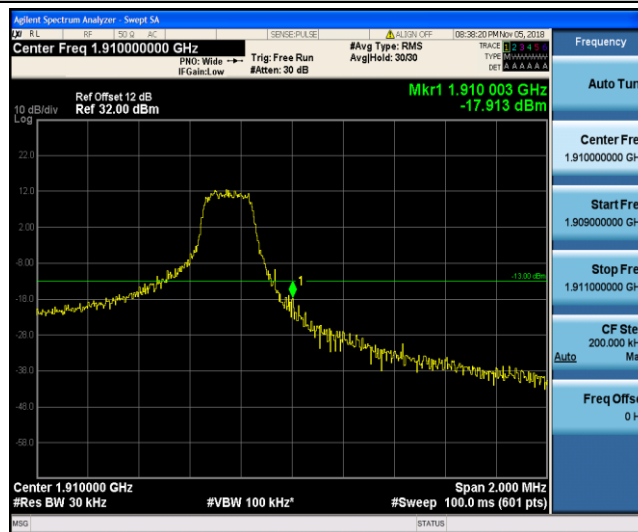

Band2_1.4MHz_QPSK_19193_1RB#5