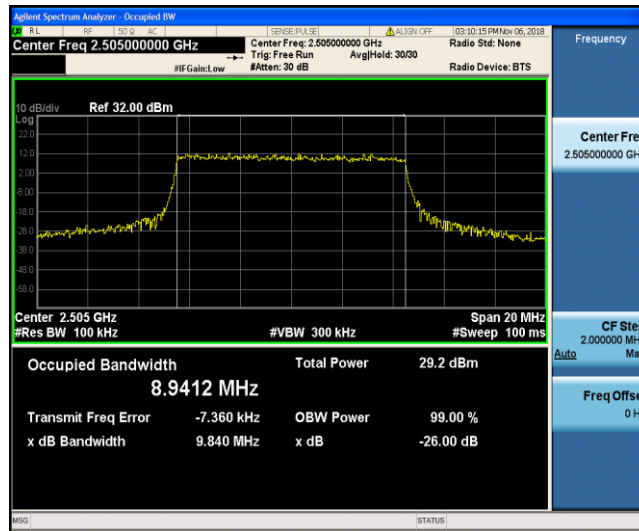

Band7_10MHz_QPSK_20800_50RB#0