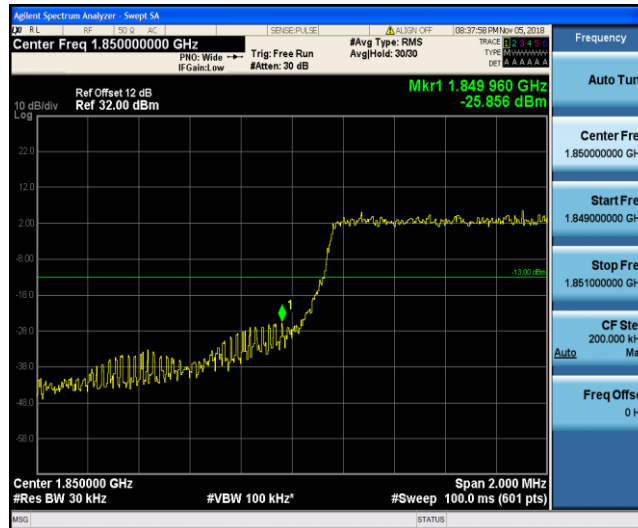

Band2_1.4MHz_QPSK_18607_6RB#0