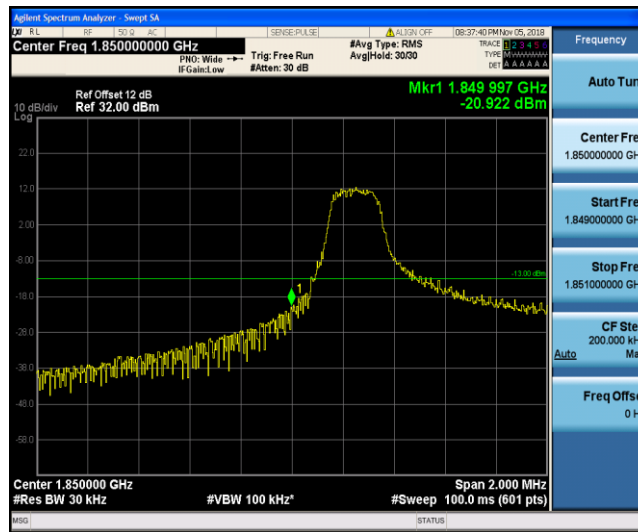

Test Graphs

Band2_1.4MHz_QPSK_18607_1RB#0