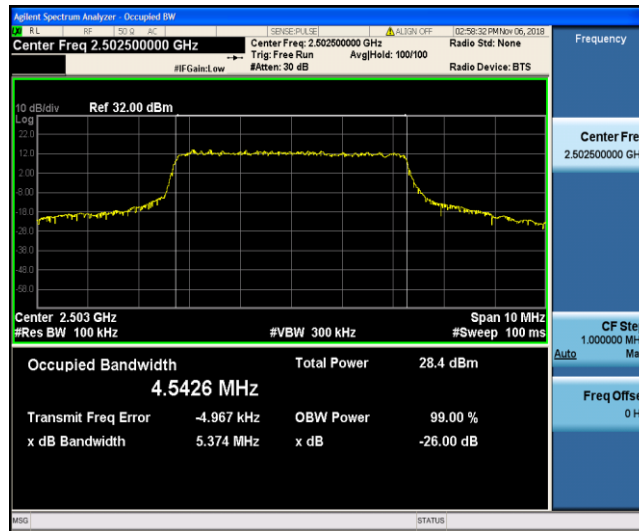

Band4\_20MHz\_16QAM\_20050\_100RB#0

Band4\_20MHz\_16QAM\_20175\_100RB#0

Band4\_20MHz\_16QAM\_20300\_100RB#0

Band7\_5MHz\_QPSK\_20775\_25RB#0

Band7\_5MHz\_QPSK\_21100\_25RB#0

Band7\_5MHz\_QPSK\_21425\_25RB#0