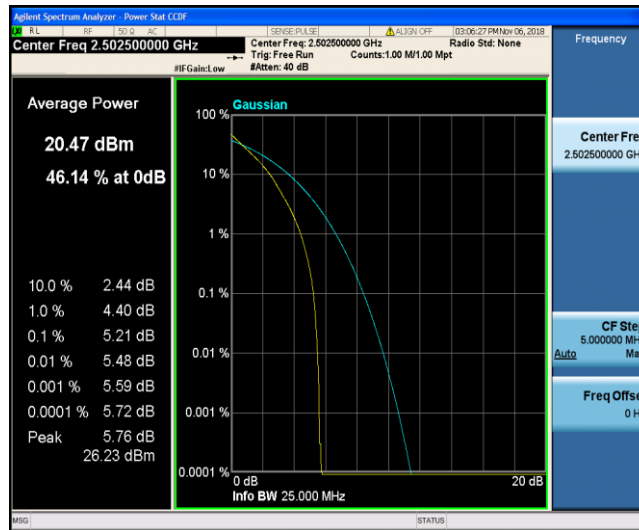

Band7_5MHz_QPSK_20775_1RB#0

Band7_5MHz_QPSK_20775_25RB#0