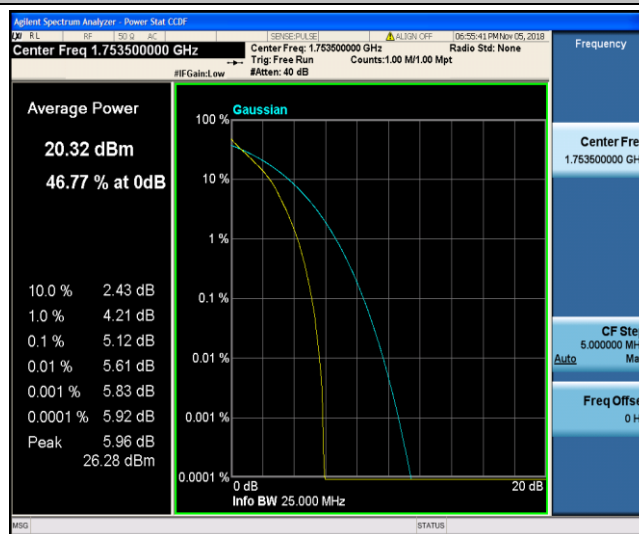

Band4_3MHz_QPSK_20385_1RB#0

Band4_3MHz_QPSK_20385_15RB#0