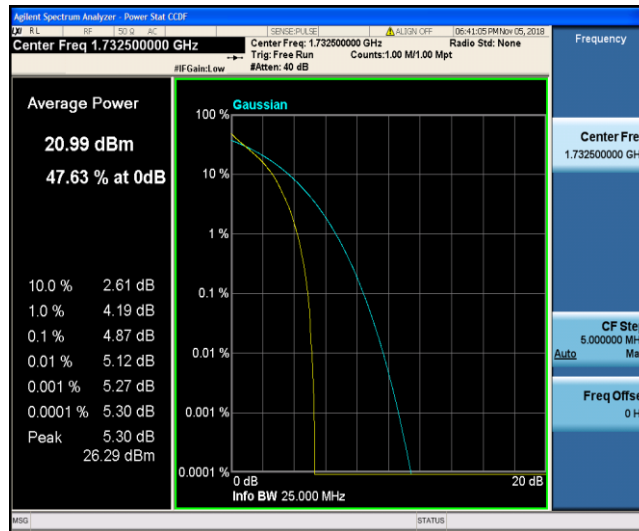

Band4_1.4MHz_QPSK_20175_1RB#0

Band4_1.4MHz_QPSK_20175_6RB#0