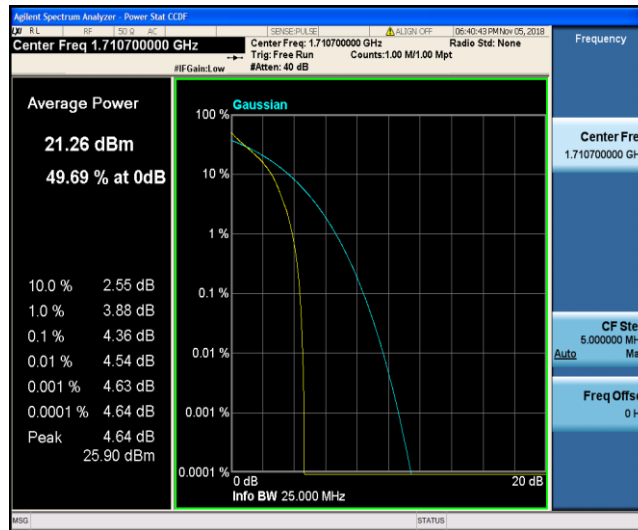

Band2\_20MHz\_16QAM\_18700\_100RB#0

Band2\_20MHz\_16QAM\_18900\_1RB#0

Band2\_20MHz\_16QAM\_18900\_100RB#0

Band2\_20MHz\_16QAM\_19100\_1RB#0

Band2\_20MHz\_16QAM\_19100\_100RB#0

Band4\_1.4MHz\_QPSK\_19957\_1RB#0