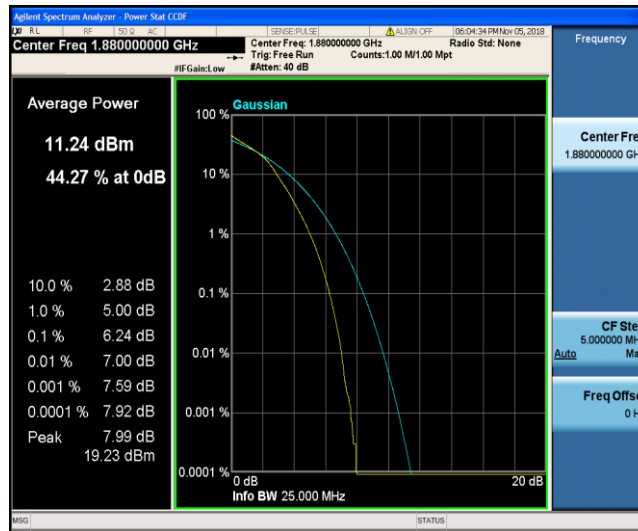

Band2_20MHz_16QAM_18900_1RB#0

Band2_20MHz_16QAM_18900_100RB#0