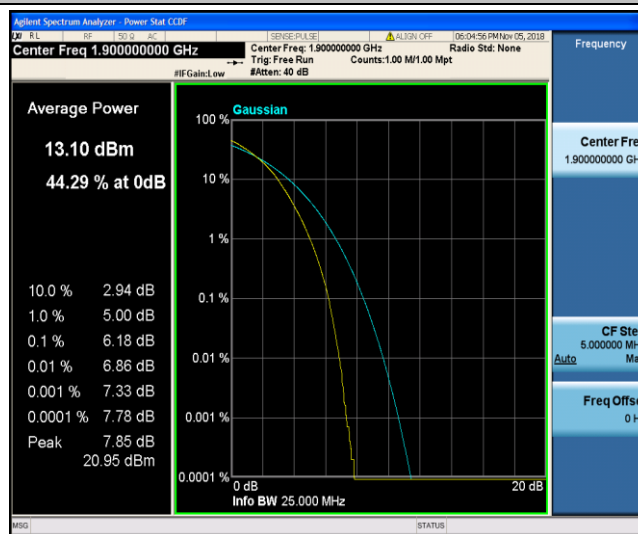

Band2\_20MHz\_16QAM\_18700\_100RB#0

Band2\_20MHz\_16QAM\_18900\_1RB#0

Band2\_20MHz\_16QAM\_18900\_100RB#0

Band2\_20MHz\_16QAM\_19100\_1RB#0

Band2\_20MHz\_16QAM\_19100\_100RB#0

Band4\_1.4MHz\_QPSK\_19957\_1RB#0