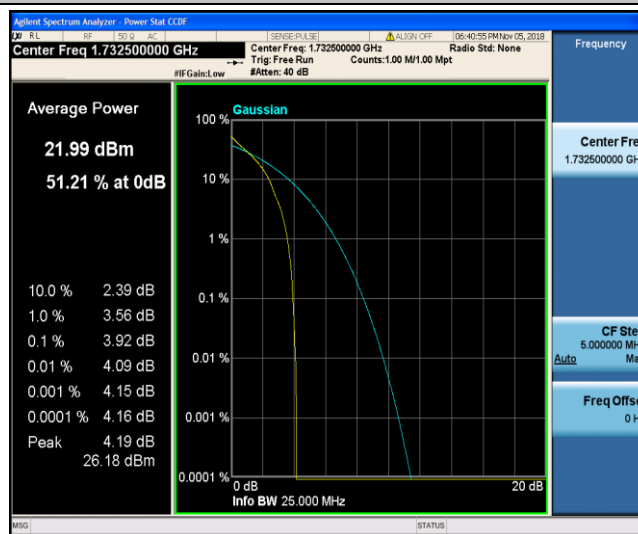

Band4_1.4MHz_QPSK_19957_6RB#0

Band4_1.4MHz_QPSK_20175_1RB#0