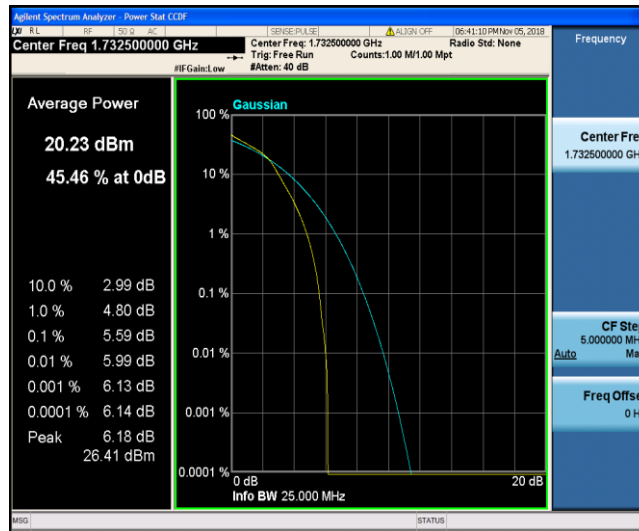

Band4_1.4MHz_16QAM_20175_1RB#0

Band4_1.4MHz_16QAM_20175_6RB#0