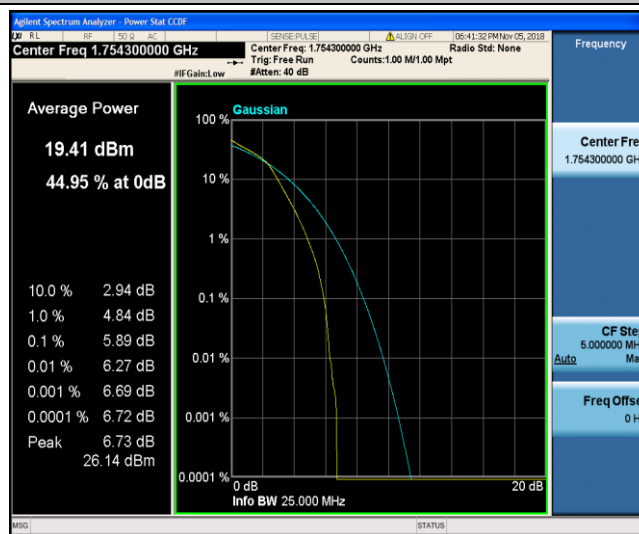

Band4_1.4MHz_16QAM_20393_1RB#0

Band4_1.4MHz_16QAM_20393_6RB#0