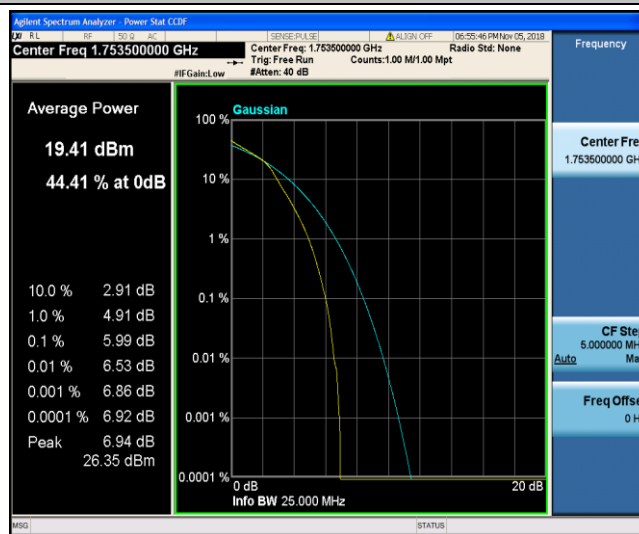

Band4_3MHz_16QAM_20385_1RB#0

Band4_3MHz_16QAM_20385_15RB#0