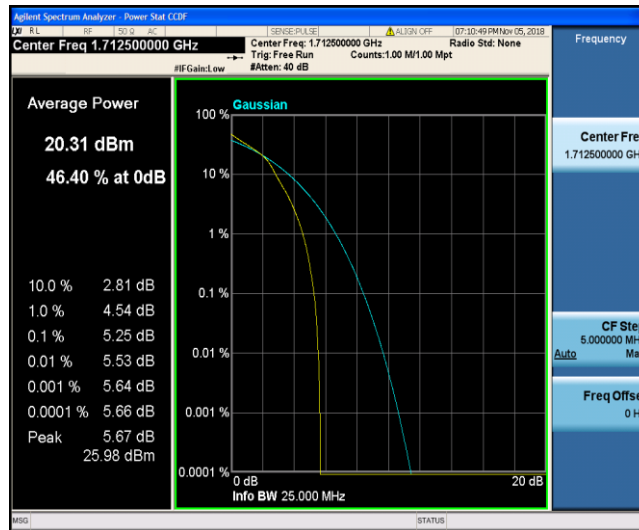

Band4_5MHz_16QAM_19975_1RB#0

Band4_5MHz_16QAM_19975_25RB#0