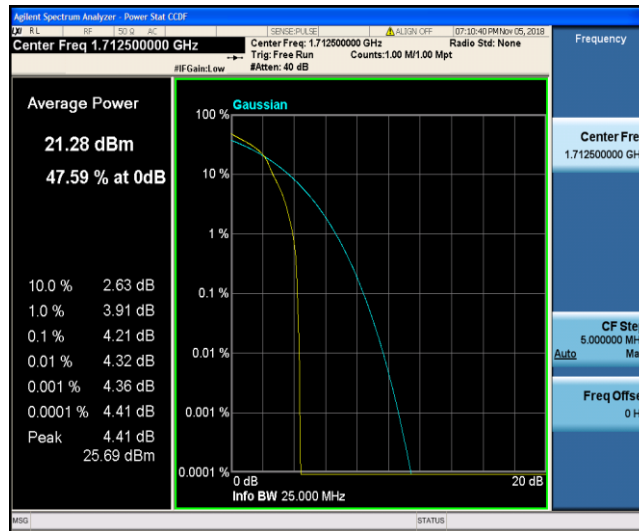

Band4_5MHz_QPSK_20375_25RB#0

Band4_5MHz_16QAM_19975_1RB#0