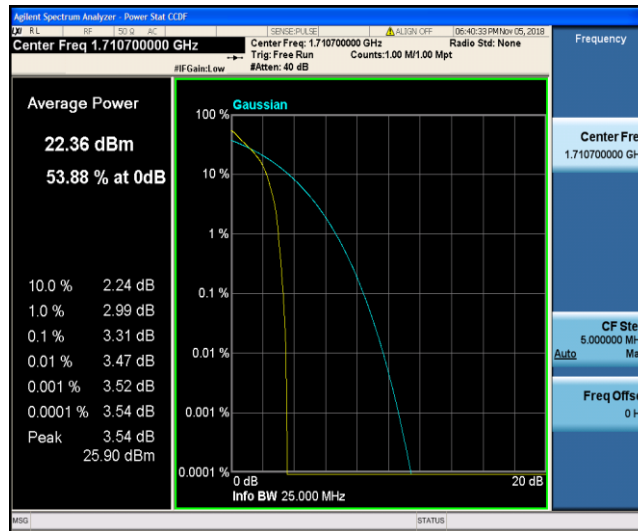

Band2\_20MHz\_16QAM\_18700\_100RB#0

Band2\_20MHz\_16QAM\_18900\_1RB#0

Band2\_20MHz\_16QAM\_18900\_100RB#0

Band2\_20MHz\_16QAM\_19100\_1RB#0

Band2\_20MHz\_16QAM\_19100\_100RB#0

Band4\_1.4MHz\_QPSK\_19957\_1RB#0