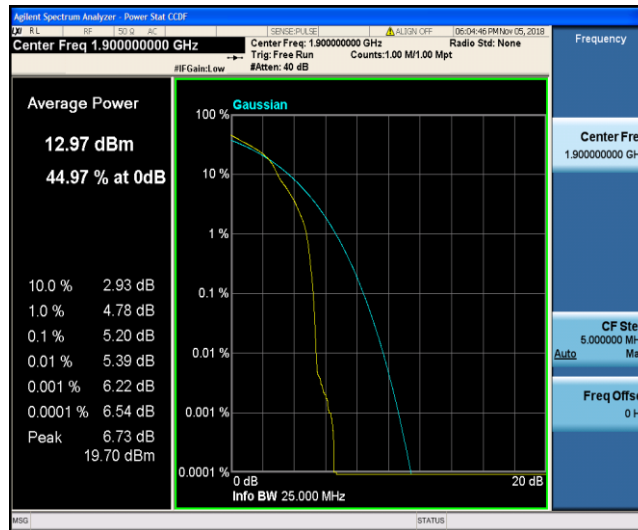

Band2_20MHz_16QAM_18900_100RB#0

Band2_20MHz_16QAM_19100_1RB#0