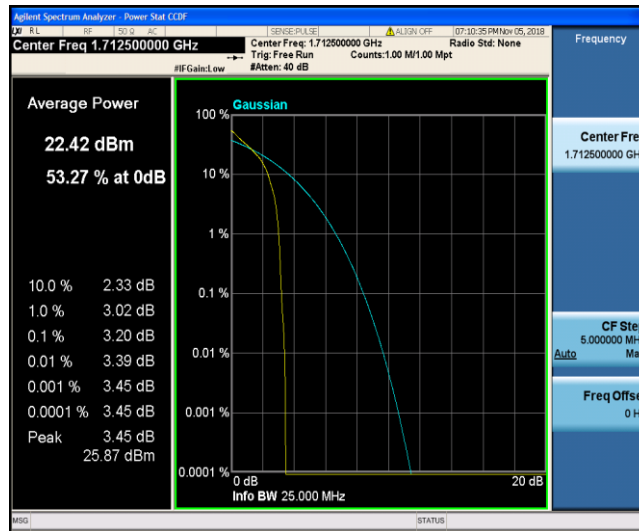

Band4_3MHz_16QAM_20385_15RB#0

Band4_5MHz_QPSK_19975_1RB#0