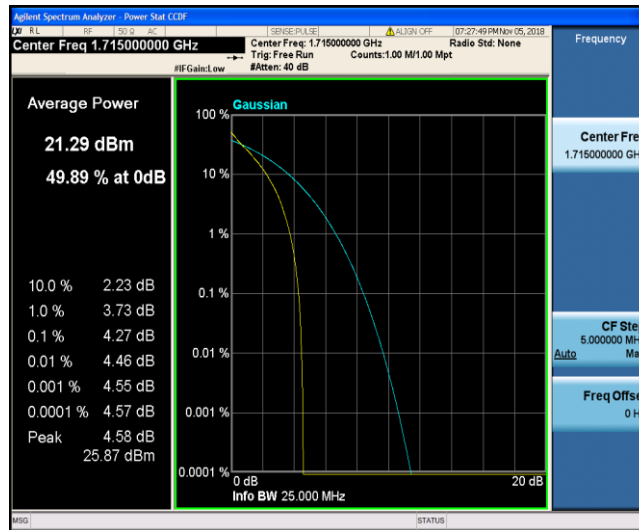

Band4_10MHz_QPSK_20000_1RB#0

Band4_10MHz_QPSK_20000_50RB#0