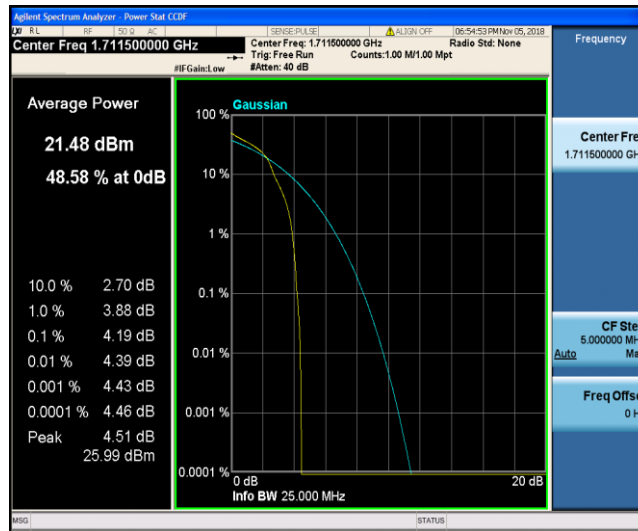

Band4_3MHz_QPSK_20385_15RB#0

Band4_3MHz_16QAM_19965_1RB#0