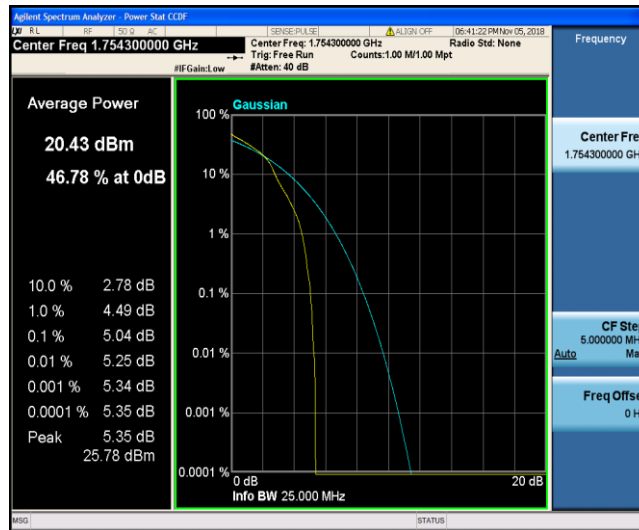

Band4_1.4MHz_16QAM_20175_6RB#0

Band4_1.4MHz_16QAM_20393_1RB#0