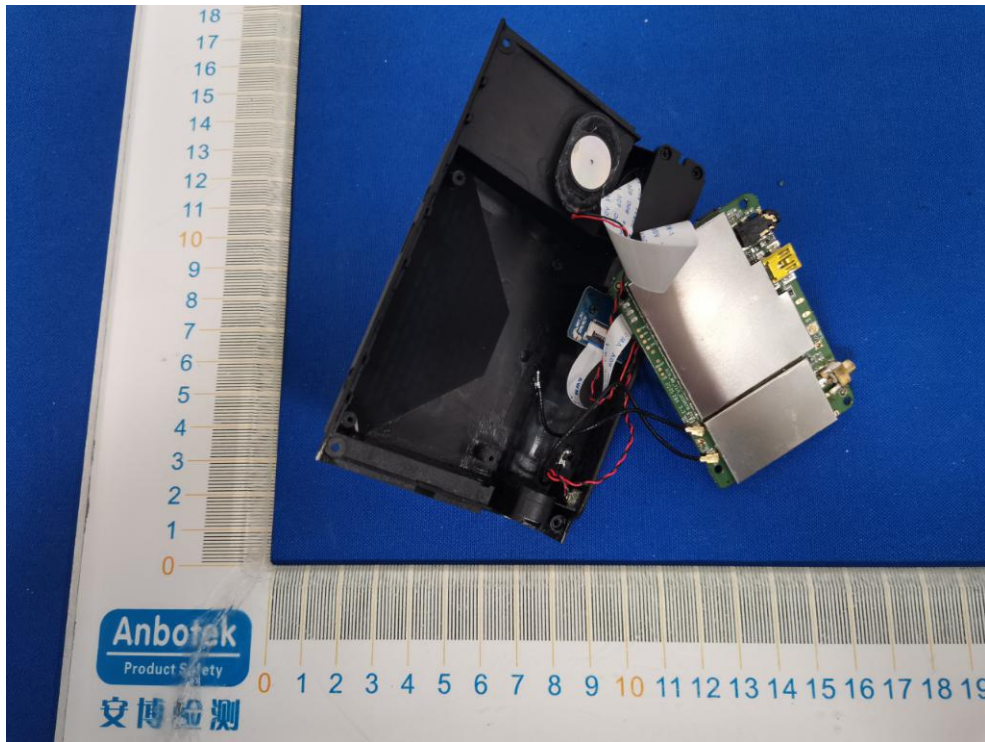

FCC ID: 2ARN2-21EM10

BT & WIFI ANT

2G/3G/4G