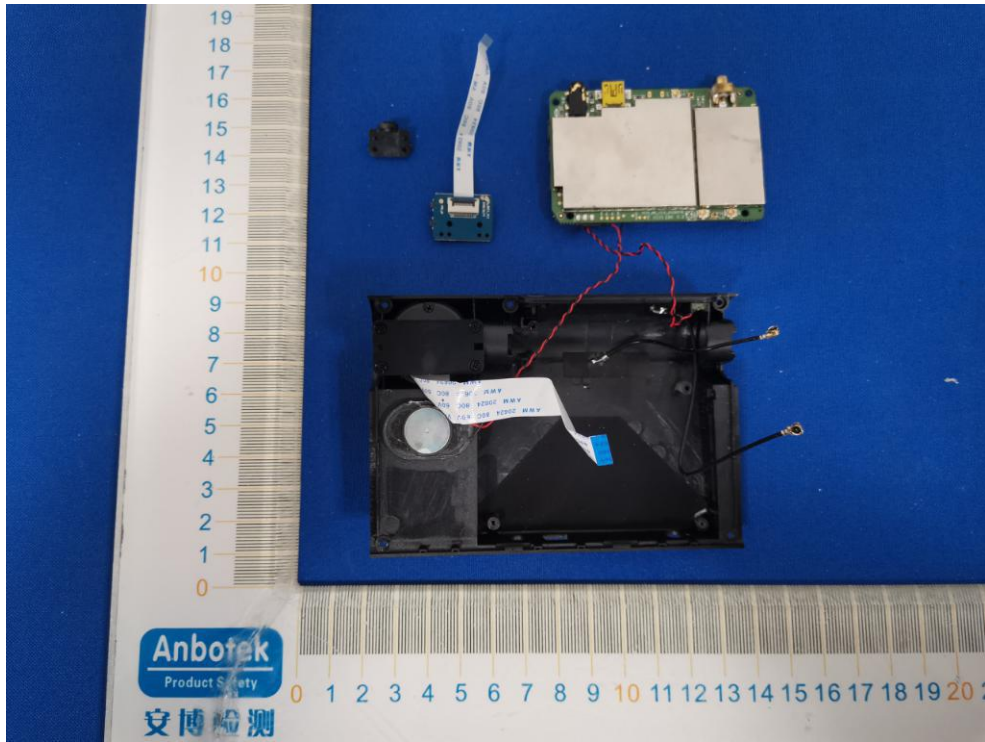

FCC ID: 2ARN2-21EM10

BT & WIFI ANT

2G/3G/4G