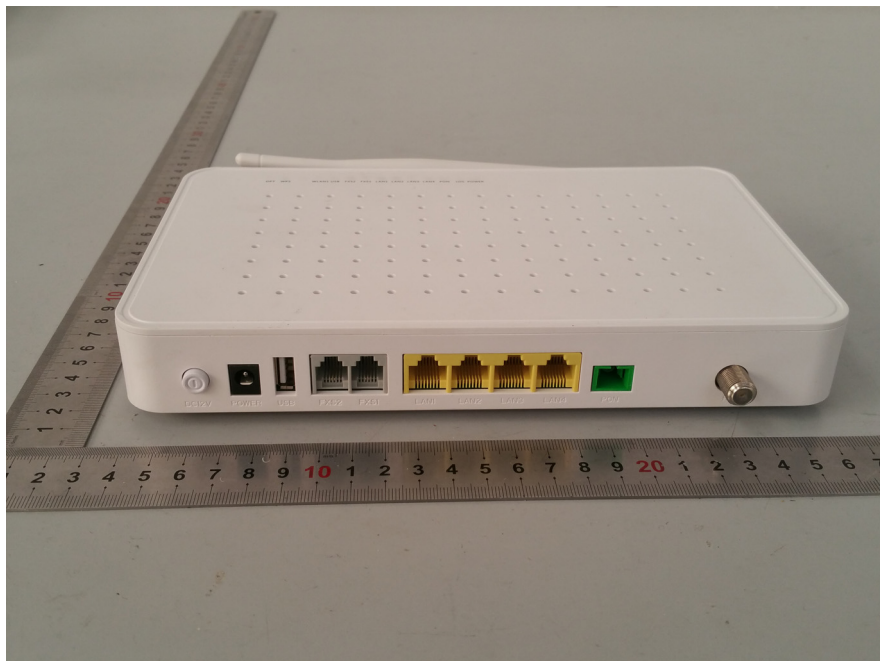

# EXHIBIT A - EUT EXTERNAL PHOTOGRAPHS

---

EUT – All View

BDCOM GP1704-4GVC-S

Chain0 EUT –Top View Chain 1

**EUT –Bottom View**

**EUT – Front View**

**EUT – Rear View**

**EUT – Left View**

**EUT –Right View**

**BDCOM P1704-4GV**

**EUT –Top View**

**EUT –Bottom View**

**EUT – Front View**

**EUT – Rear View**

**EUT – Left View**

**EUT –Right View**

**EUT – Adapter View**