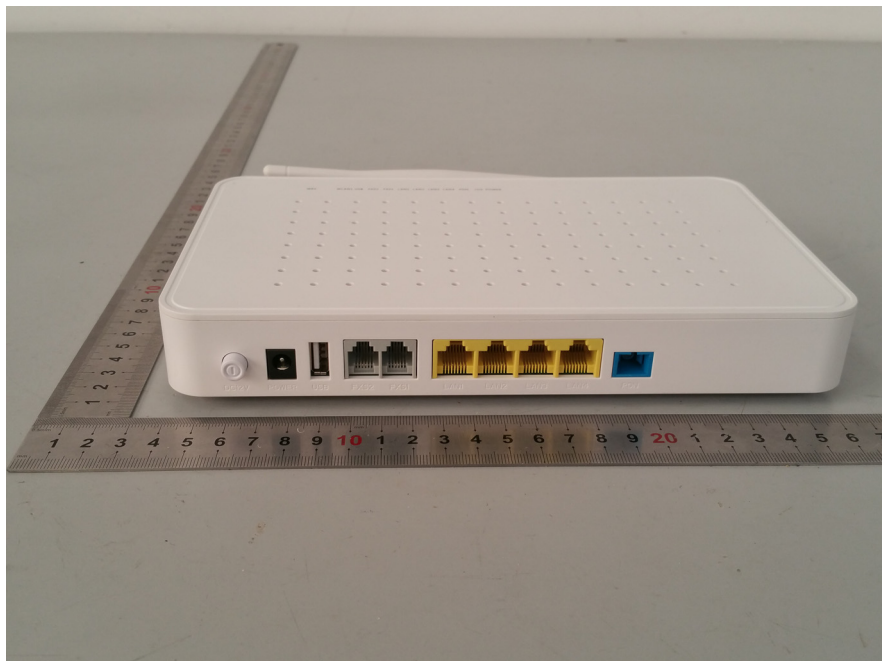

# EXHIBIT A - EUT EXTERNAL PHOTOGRAPHS

---

EUT – All View

BDCOM GP1704-4GVC-S

Chain0 EUT –Top View Chain 1

**EUT –Bottom View**

**EUT – Front View**

**EUT – Rear View**

**EUT – Left View**

**EUT –Right View**

**BDCOM P1704-4GV**

**EUT –Top View**

**EUT –Bottom View**

**EUT – Front View**

**EUT – Rear View**

**EUT – Left View**

**EUT –Right View**

**EUT – Adapter View**