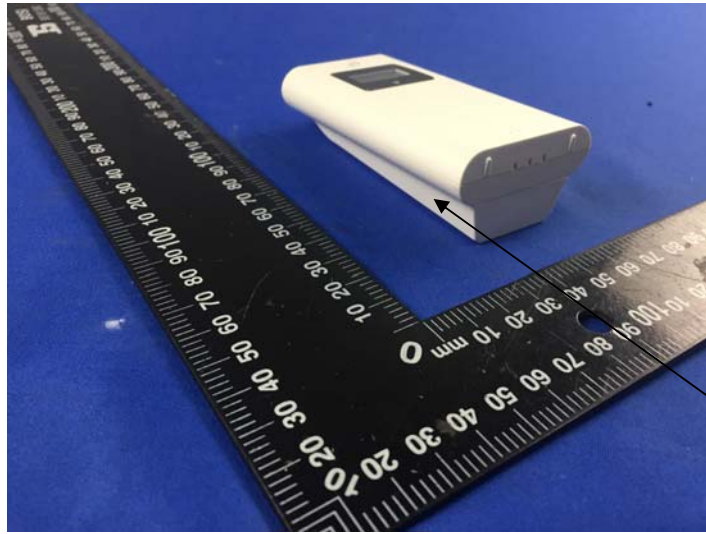

FCC ID Label Information

Label location:

FCC ID: 2ARMP-DM8856