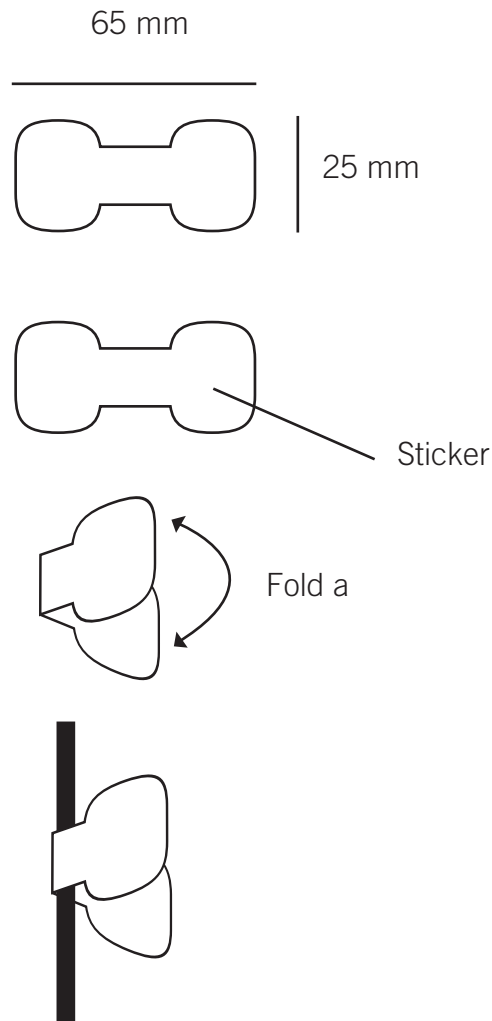

Scale 1:1  
65x25 mm

**Material**

- Vinyl sticker
- Color: Optic white.

**Surface**

Shiny

**Colors**

Black logos

Vektorized

Vektorized