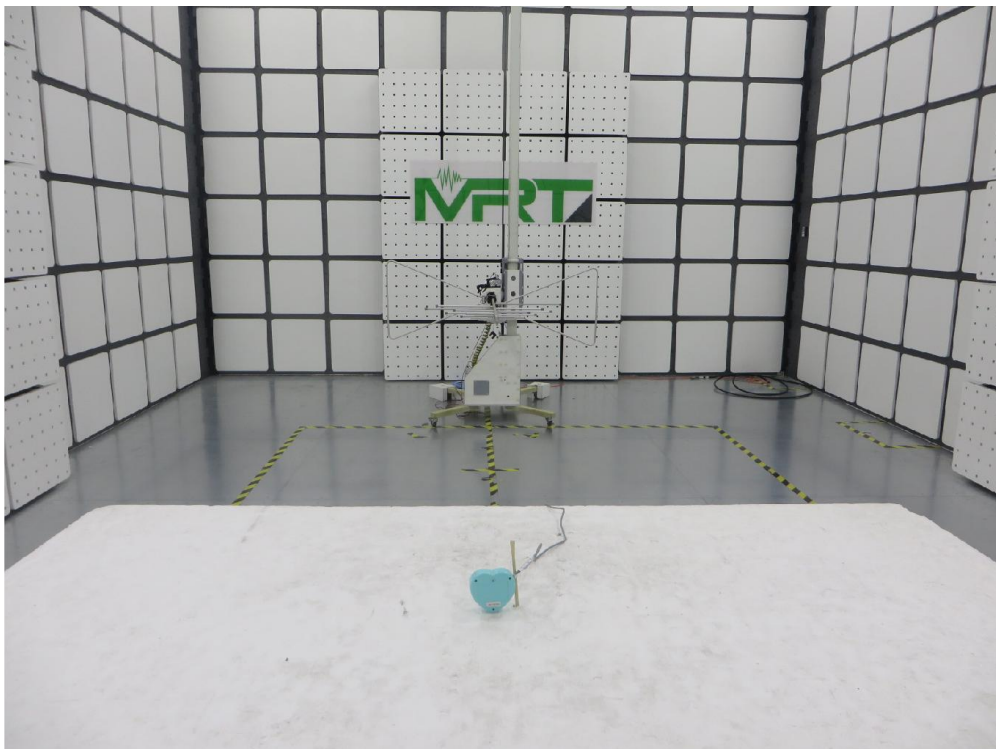

FCC Part 15 B Test Setup Photo

Test Mode: Mode 1

Description: Radiated Emission Test Setup for 30MHz ~ 1GHz

Test Mode: Mode 1

Description: Radiated Emission Test Setup for 1GHz ~ 18GHz

FCC Part 15 C Test Setup Photo

Description: Radiated Spurious Emission Test Setup for 9kHz ~ 30MHz

Description: Radiated Spurious Emission Test Setup for 30MHz ~ 1GHz

Description: Radiated Spurious Emission Test Setup for 1GHz ~ 18GHz

Description: Radiated Spurious Emission Test Setup for 18GHz ~ 25GHz