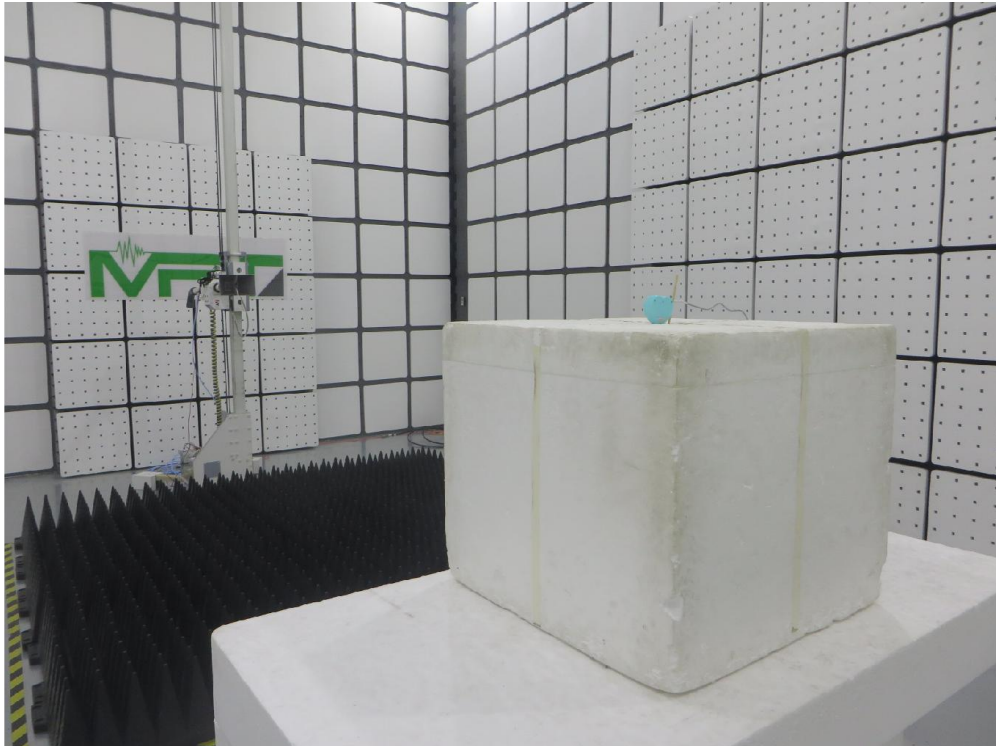

FCC Part 15 B Test Setup Photo

Test Mode: Mode 1

Description: Radiated Emission Test Setup for 30MHz ~ 1GHz

Test Mode: Mode 1

Description: Radiated Emission Test Setup for 1GHz ~ 18GHz

FCC Part 15 C Test Setup Photo

Description: Radiated Spurious Emission Test Setup for 9kHz ~ 30MHz

Description: Radiated Spurious Emission Test Setup for 30MHz ~ 1GHz

Description: Radiated Spurious Emission Test Setup for 1GHz ~ 18GHz

Description: Radiated Spurious Emission Test Setup for 18GHz ~ 25GHz