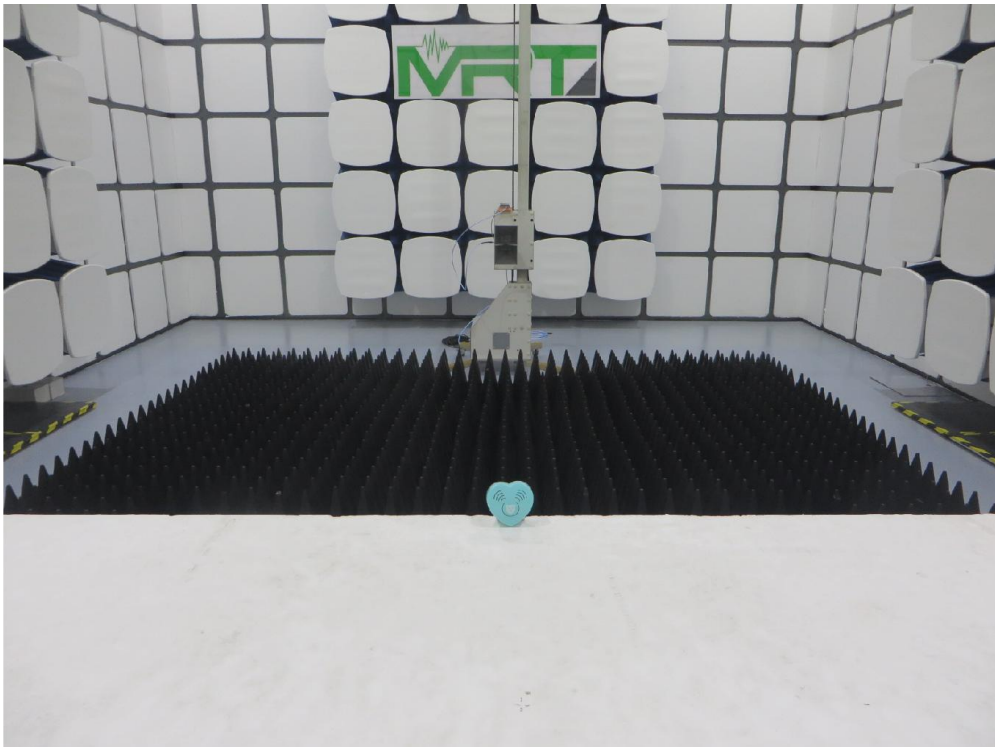

FCC Part 15 B Test Setup Photo

Test Mode: Mode 1

Description: Radiated Emission Test Setup for 30MHz ~ 1GHz

Test Mode: Mode 1

Description: Radiated Emission Test Setup for 1GHz ~ 18GHz

FCC Part 15 C Test Setup Photo

Description: Radiated Spurious Emission Test Setup for 9kHz ~ 30MHz

Description: Radiated Spurious Emission Test Setup for 30MHz ~ 1GHz

Description: Radiated Spurious Emission Test Setup for 1GHz ~ 18GHz

Description: Radiated Spurious Emission Test Setup for 18GHz ~ 25GHz