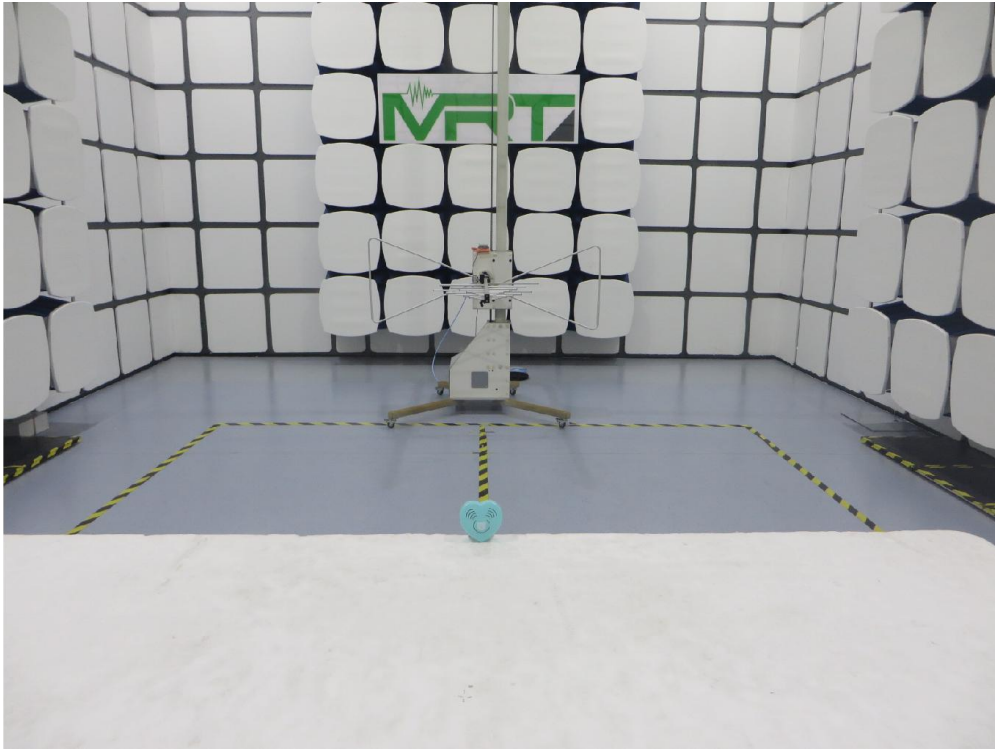

FCC Part 15 B Test Setup Photo

Test Mode: Mode 1

Description: Radiated Emission Test Setup for 30MHz ~ 1GHz

Test Mode: Mode 1

Description: Radiated Emission Test Setup for 1GHz ~ 18GHz

FCC Part 15 C Test Setup Photo

Description: Radiated Spurious Emission Test Setup for 9kHz ~ 30MHz

Description: Radiated Spurious Emission Test Setup for 30MHz ~ 1GHz

Description: Radiated Spurious Emission Test Setup for 1GHz ~ 18GHz

Description: Radiated Spurious Emission Test Setup for 18GHz ~ 25GHz