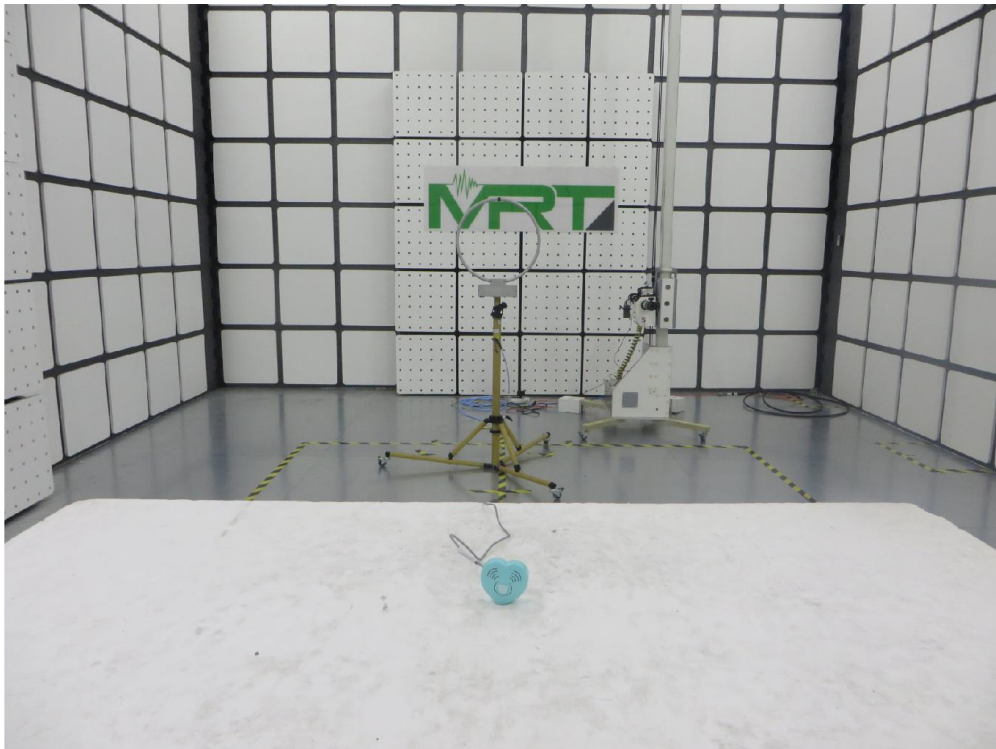

FCC Part 15 B Test Setup Photo

Test Mode: Mode 1

Description: Radiated Emission Test Setup for 30MHz ~ 1GHz

Test Mode: Mode 1

Description: Radiated Emission Test Setup for 1GHz ~ 18GHz

FCC Part 15 C Test Setup Photo

Description: Radiated Spurious Emission Test Setup for 9kHz ~ 30MHz

Description: Radiated Spurious Emission Test Setup for 30MHz ~ 1GHz

Description: Radiated Spurious Emission Test Setup for 1GHz ~ 18GHz

Description: Radiated Spurious Emission Test Setup for 18GHz ~ 25GHz