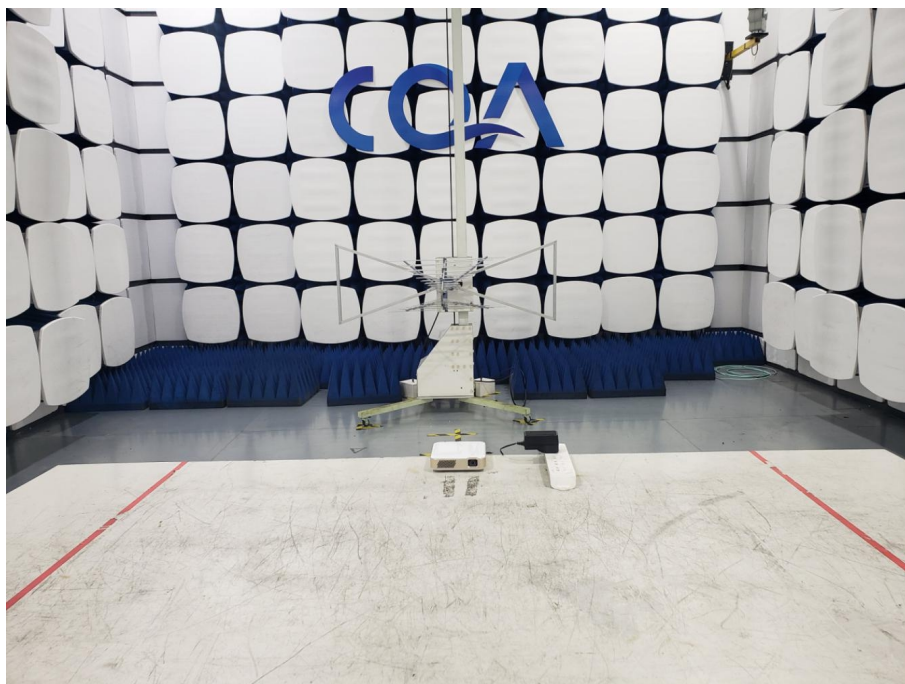

30MHz~1GHz:

9kHz~30MHz:

Above 1GHz:

Conducted emission Test Setup