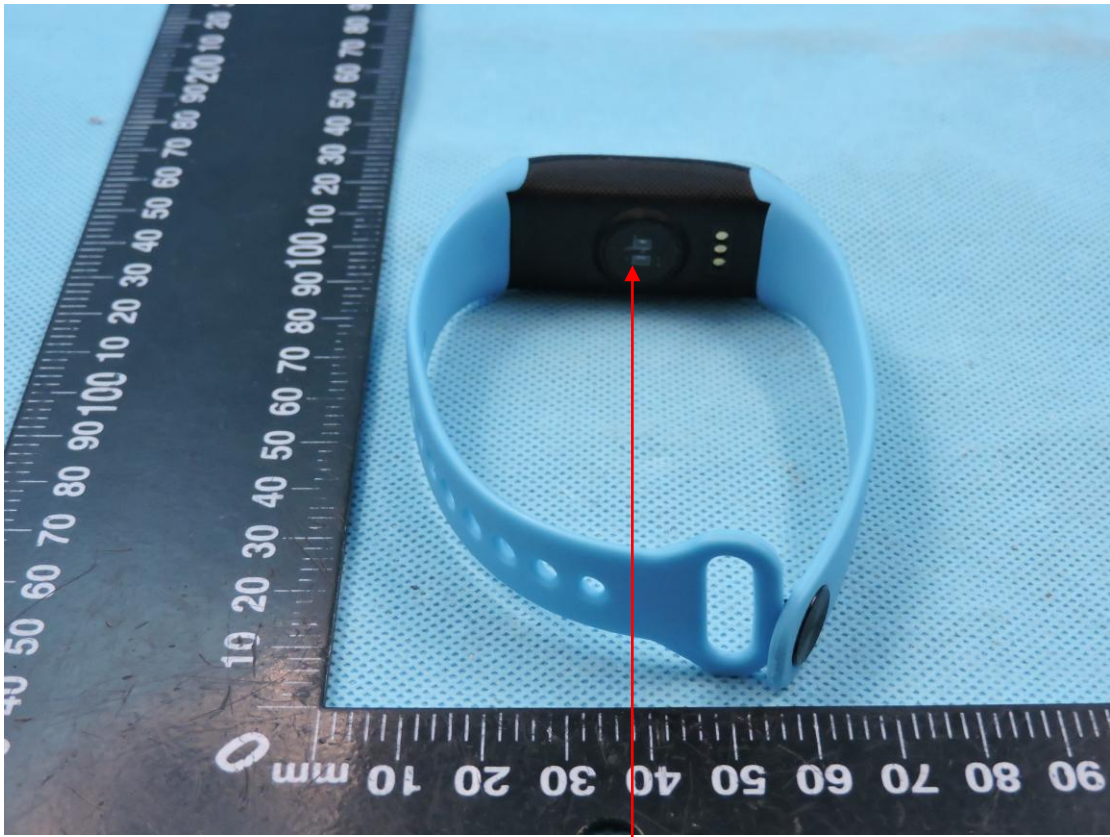

## FCC Label

Smart bracelet

Model name: BC-02

FCC ID: 2ARKPBC-02