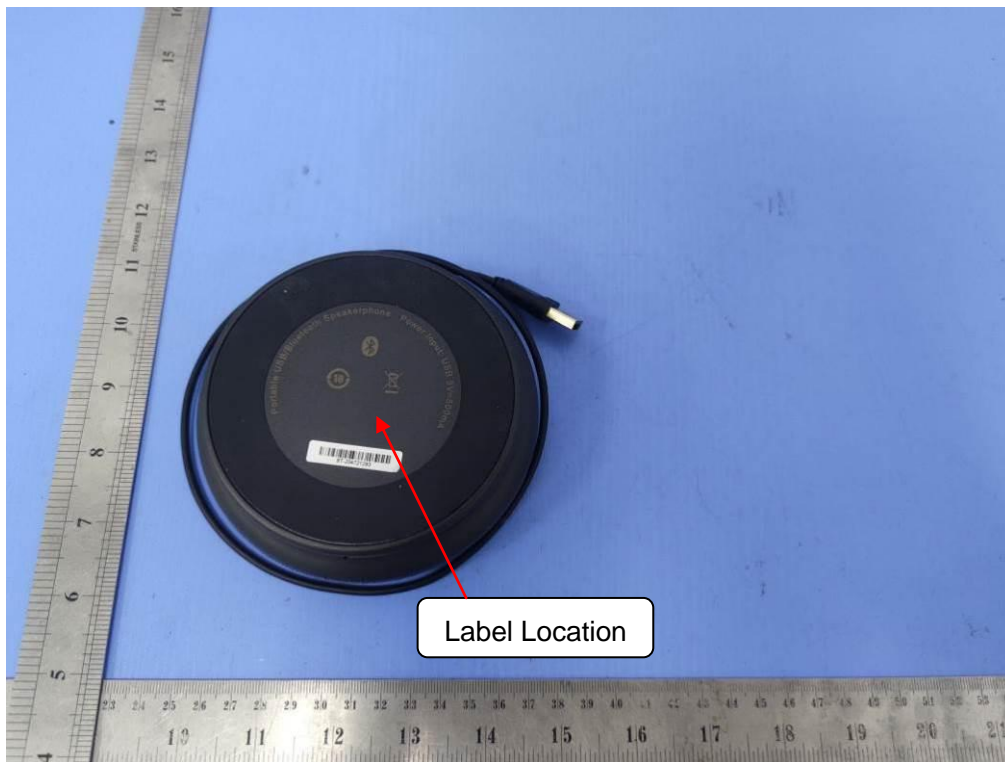

Label and Location

PROTABL SPEAKERPHONE
Model No.: BT-31S-C
FCC ID: 2ARKF-BT-31S-C

Size: L2.0cm*W2.0cm

Material: Tagboard
Glue: adhesive sticker
Font color: White
Label color: Black