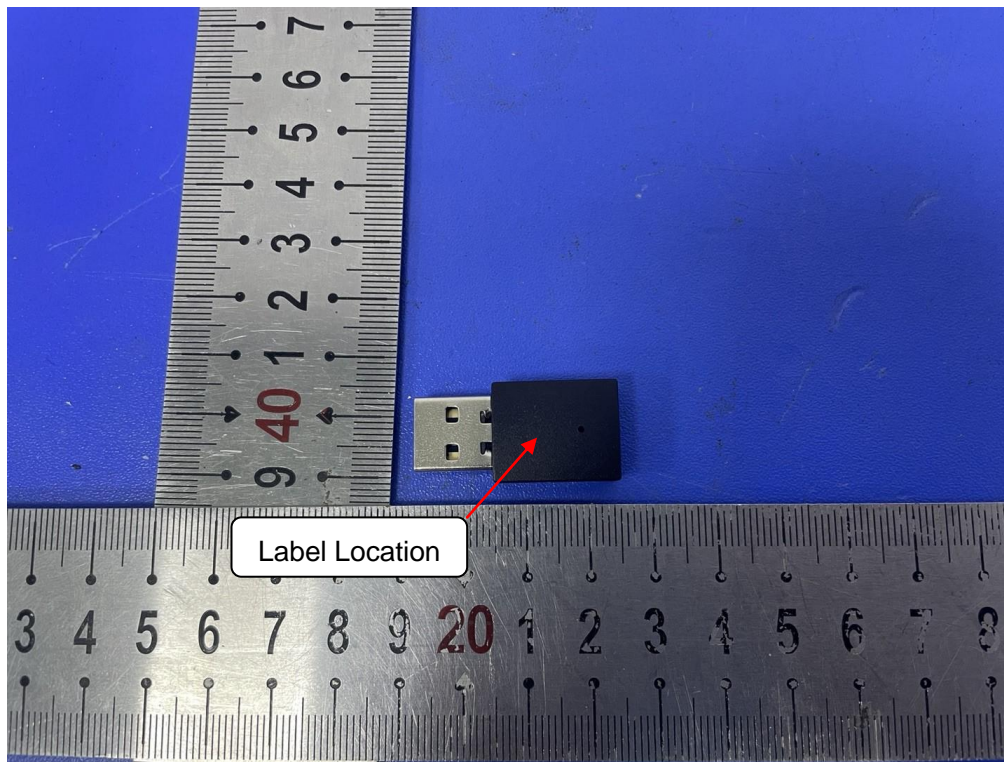

Label and Location

USB Bluetooth adapter
Model No.: BT-31D
FCC ID: 2ARKF-BT-31D

Size: L1.0cm*W0.5cm

Material: Tagboard
Glue: adhesive sticker
Font color: White
Label color: Black