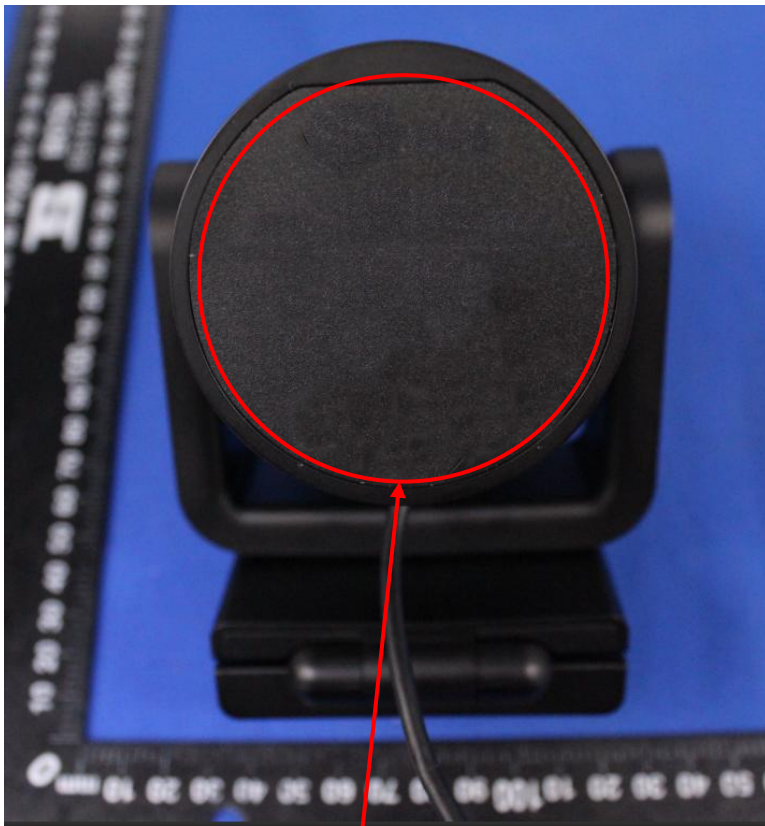

## Label Artwork and Location

**Model: AUCTOPUS I-1208 (Camera Part)**

**Label:**

**Size: L\*W=59.4\*59.4mm**

Location