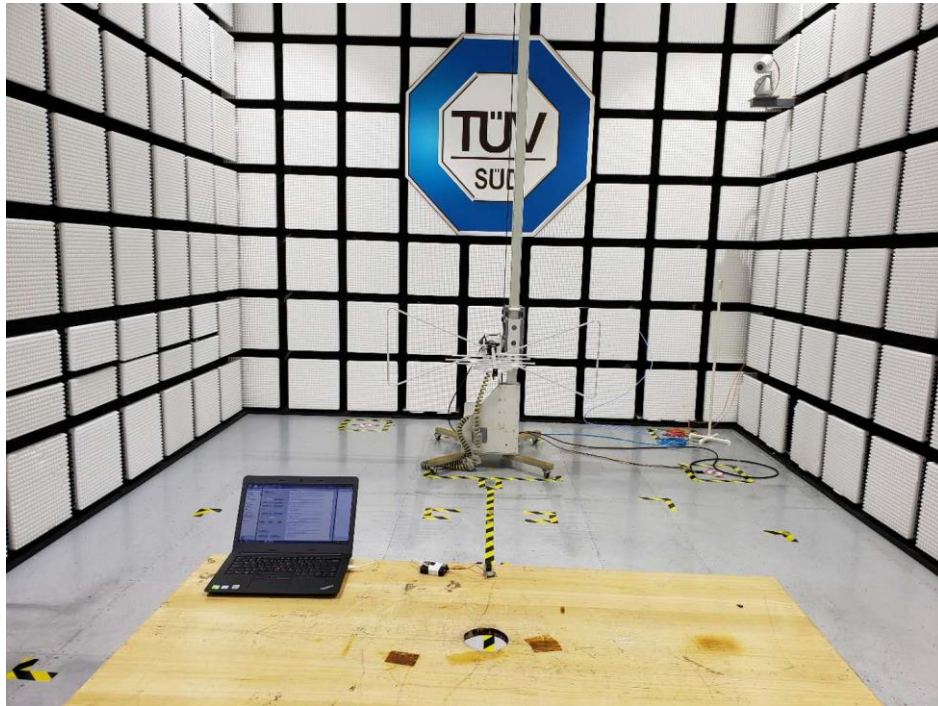

PHOTOGRAPHS OF TEST SET UP

Field Strength and Harmonics Test Setup

30MHz ~ 1GHz

1GHz ~ 18GHz

Conducted emission Test Setup