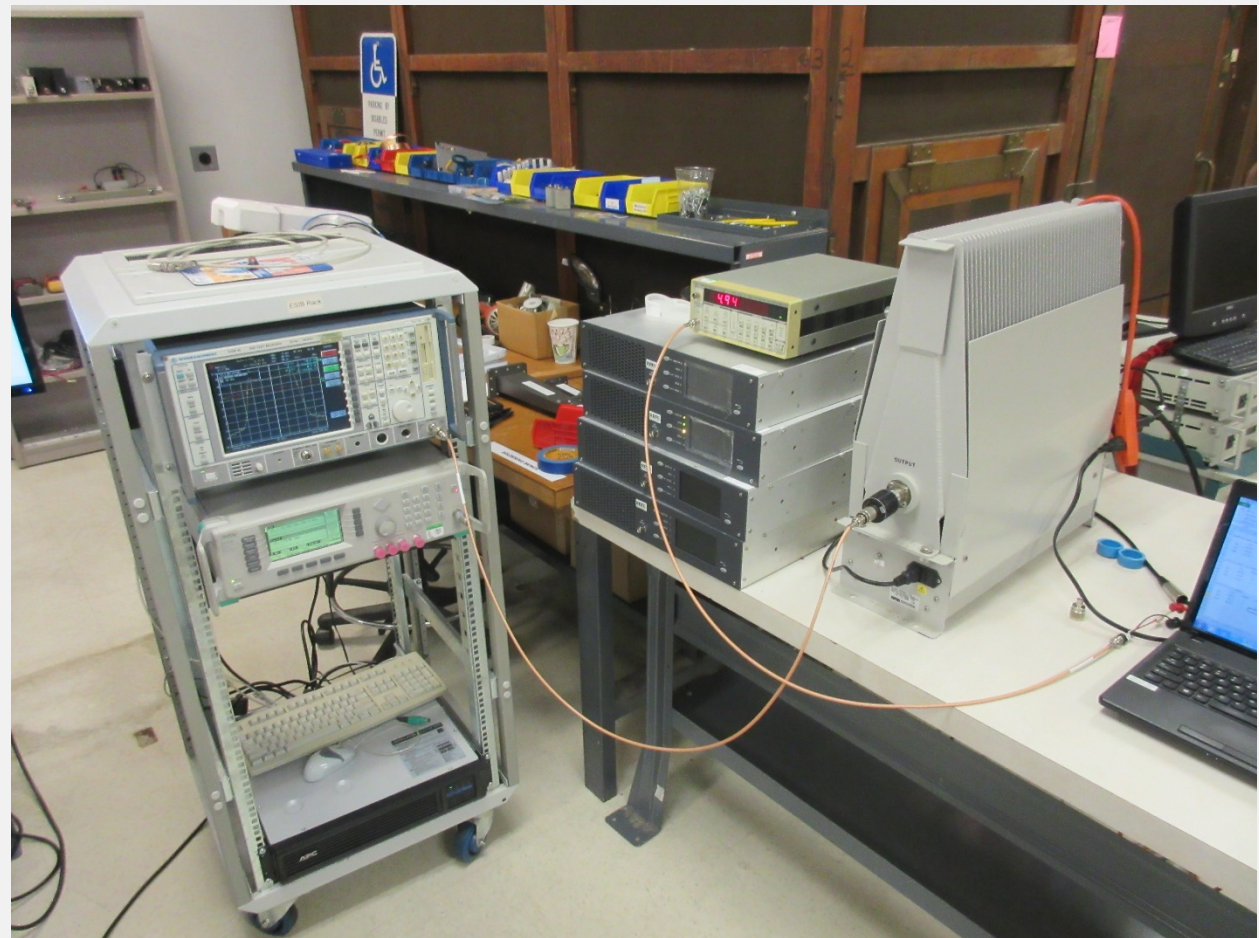

TEST SETUP PHOTOGRAPHS

Applicant: RFE BROADCAST S.R.L.

FCC ID: 2ARJIDS500

IC: 24642-DS500

Conducted Measurements

TEST SETUP PHOTOGRAPHS

Field Strength of Spurious Emissions

TEST SETUP PHOTOGRAPHS