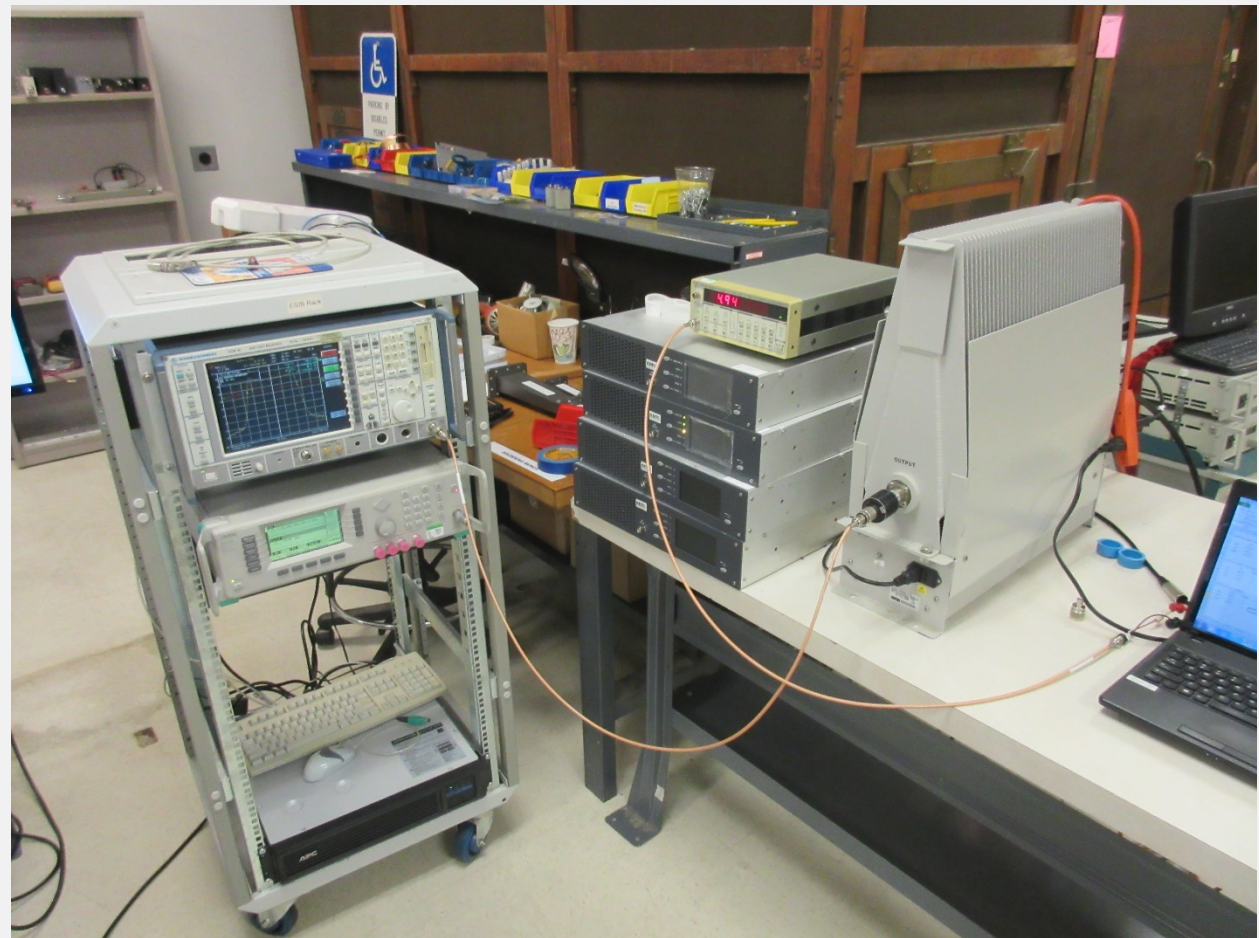

## TEST SETUP PHOTOGRAPHS

Applicant: RFE BROADCAST S.R.L.

FCC ID: 2ARJIDS50

IC: 24642-DS50

### Conducted Measurements

**TEST SETUP PHOTOGRAPHS**

**Field Strength of Spurious Emissions**

## TEST SETUP PHOTOGRAPHS