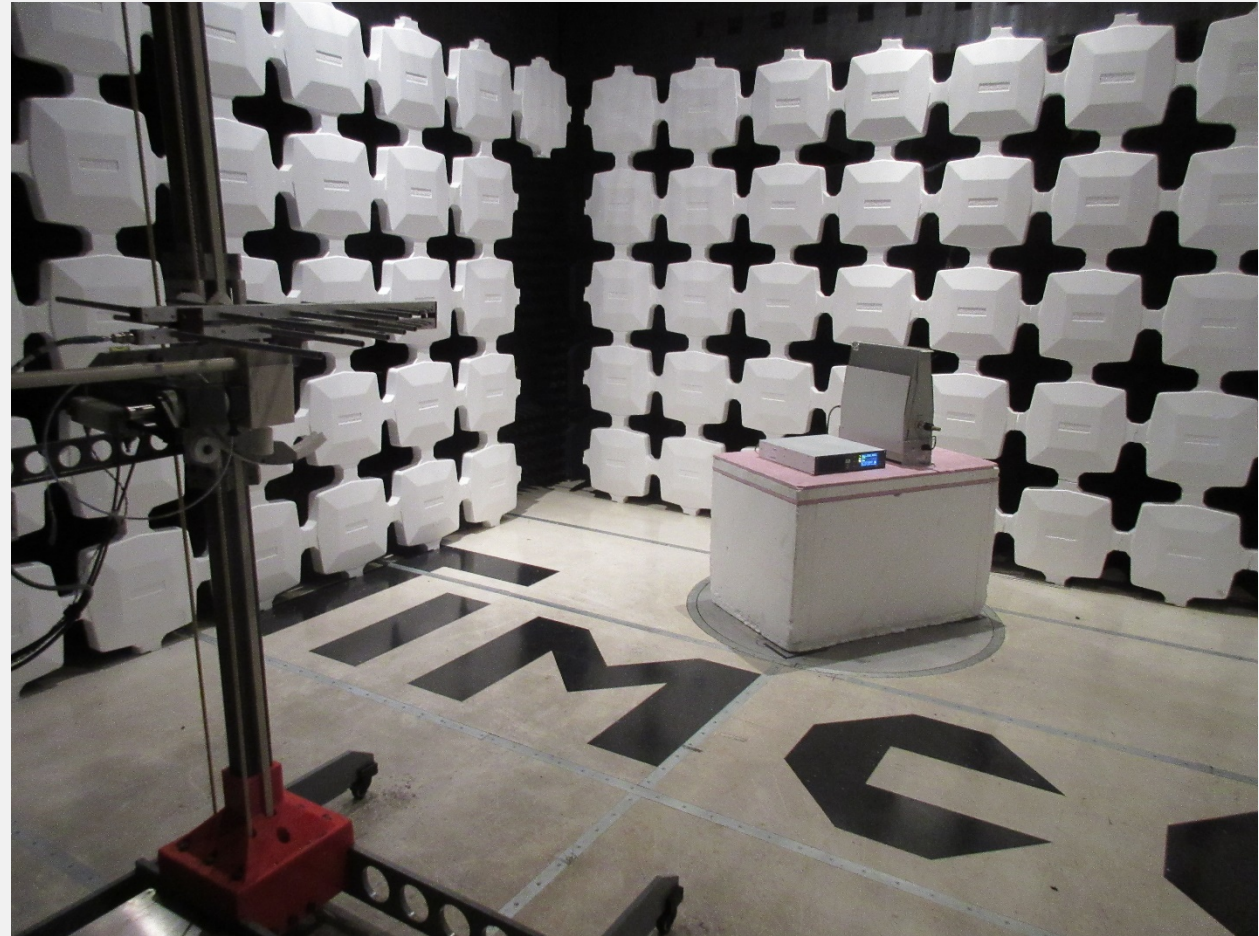

## TEST SETUP PHOTOGRAPHS

Applicant: RFE BROADCAST S.R.L.

FCC ID: 2ARJIDS50

IC: 24642-DS50

### Conducted Measurements

**TEST SETUP PHOTOGRAPHS**

**Field Strength of Spurious Emissions**

## TEST SETUP PHOTOGRAPHS