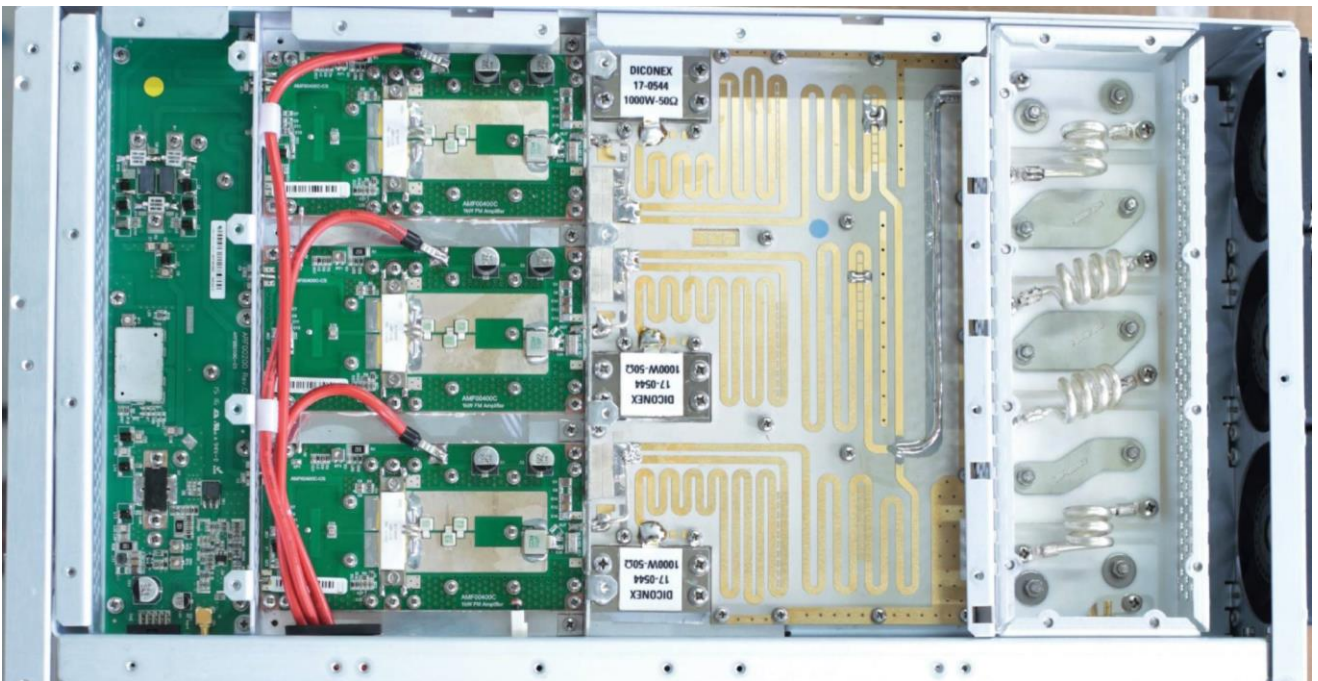

DS3000 – Photographic documentation

Internal photos

1.1 Overview

Bottom view

Top view

1.2 RF supply power

Bottom view

Top view

1.3 Service power supply

1.4 Analog RF modulator

Top view

Bottom view

1.5 Logic board

Top view

Bottom view

1.6 Display

With cover

Top view

Bottom view

1.7 RF amplifier board

1.8 Interconnection board

Top view

Bottom view