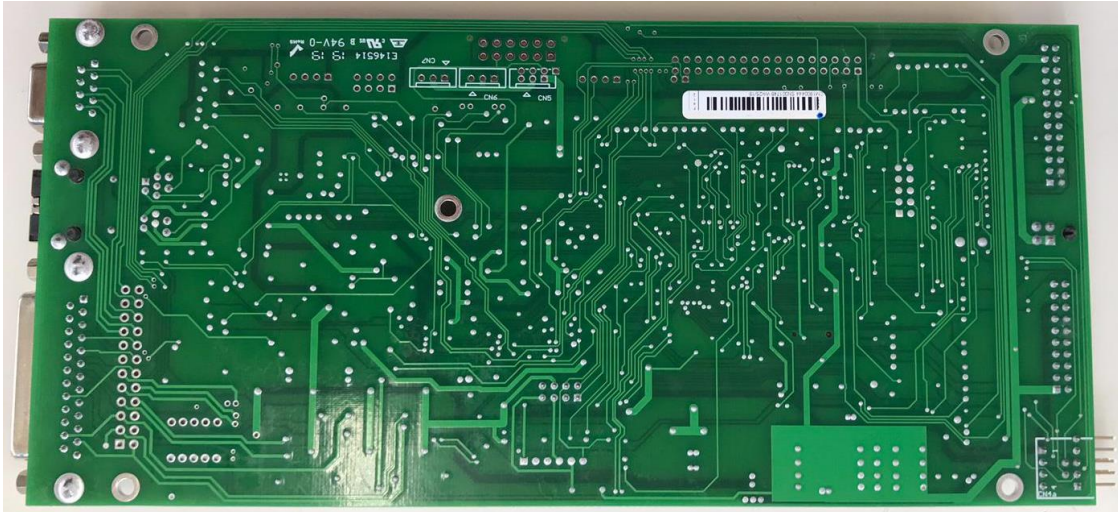

DS3000 – Photographic documentation

Internal photos

1.1 Overview

Bottom view

Top view

1.2 RF supply power

Bottom view

Top view

1.3 Service power supply

1.4 Analog RF modulator

Top view

Bottom view

1.5 Logic board

Top view

Bottom view

1.6 Display

With cover

Top view

Bottom view

1.7 RF amplifier board

1.8 Interconnection board

Top view

Bottom view