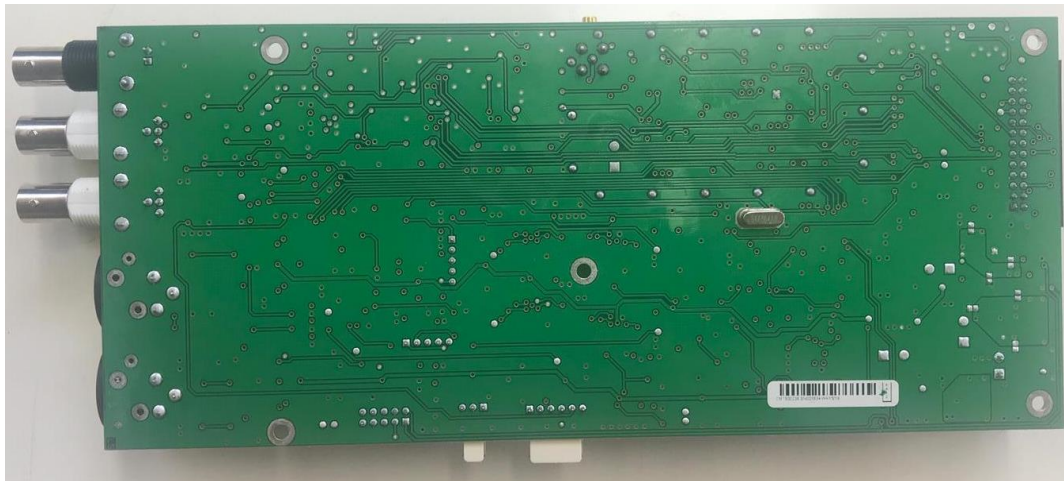

DS3000 – Photographic documentation

Internal photos

1.1 Overview

Bottom view

Top view

1.2 RF supply power

Bottom view

Top view

1.3 Service power supply

1.4 Analog RF modulator

Top view

Bottom view

1.5 Logic board

Top view

Bottom view

1.6 Display

With cover

Top view

Bottom view

1.7 RF amplifier board

1.8 Interconnection board

Top view

Bottom view