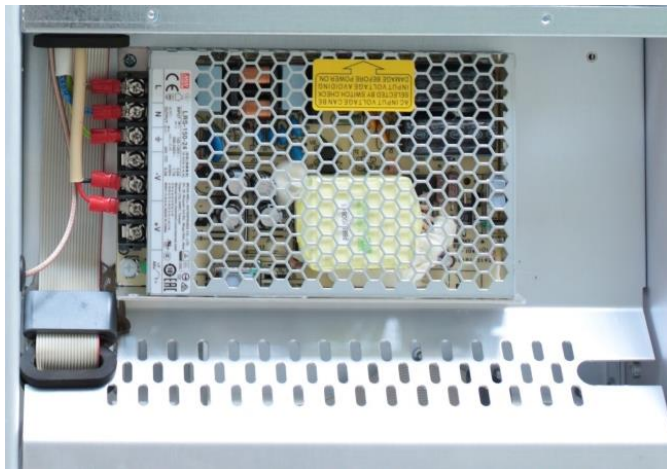

DS3000 – Photographic documentation

Internal photos

1.1 Overview

Bottom view

Top view

1.2 RF supply power

Bottom view

Top view

1.3 Service power supply

1.4 Analog RF modulator

Top view

Bottom view

1.5 Logic board

Top view

Bottom view

1.6 Display

With cover

Top view

Bottom view

1.7 RF amplifier board

1.8 Interconnection board

Top view

Bottom view