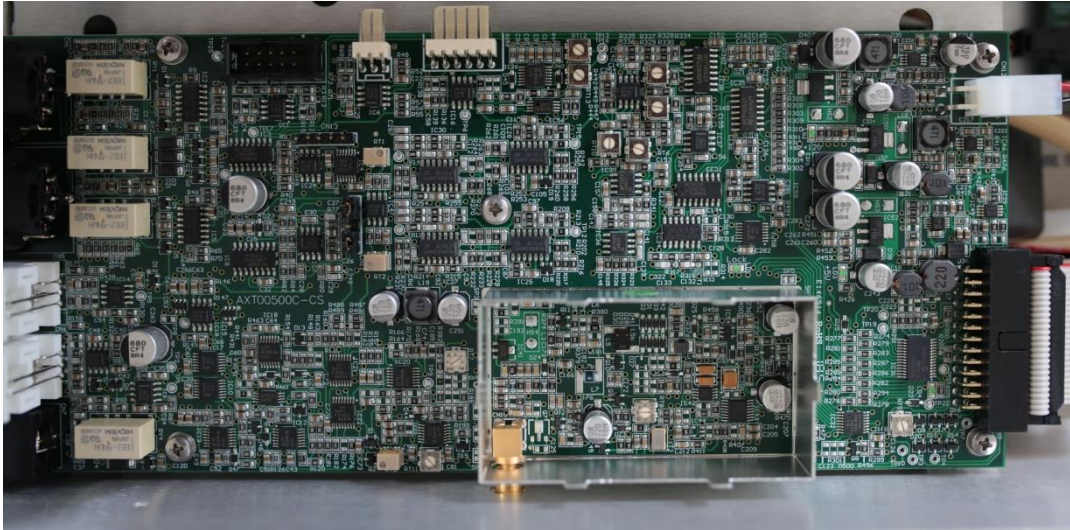

DS3000 – Photographic documentation

Internal photos

1.1 Overview

Bottom view

Top view

1.2 RF supply power

Bottom view

Top view

1.3 Service power supply

1.4 Analog RF modulator

Top view

Bottom view

1.5 Logic board

Top view

Bottom view

1.6 Display

With cover

Top view

Bottom view

1.7 RF amplifier board

1.8 Interconnection board

Top view

Bottom view