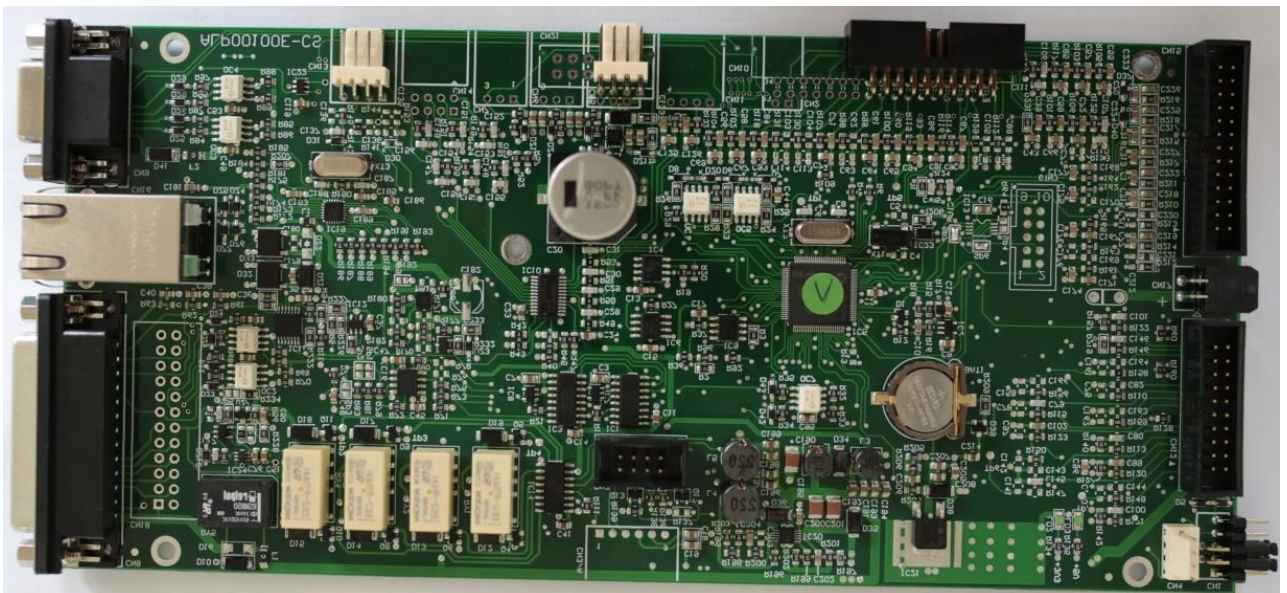

DS3000 – Photographic documentation

Internal photos

1.1 Overview

Bottom view

Top view

1.2 RF supply power

Bottom view

Top view

1.3 Service power supply

1.4 Analog RF modulator

Top view

Bottom view

1.5 Logic board

Top view

Bottom view

1.6 Display

With cover

Top view

Bottom view

1.7 RF amplifier board

1.8 Interconnection board

Top view

Bottom view