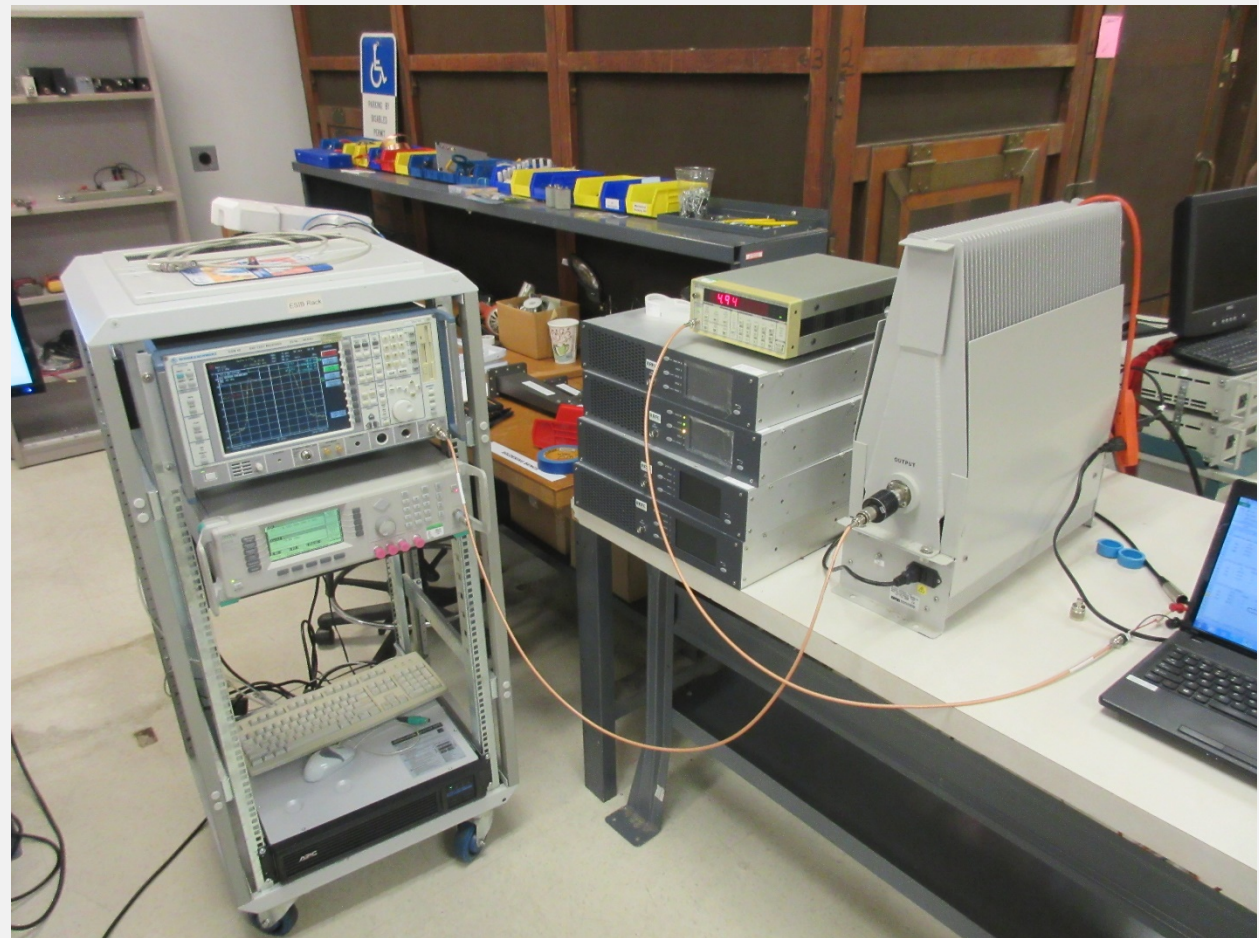

TEST SETUP PHOTOGRAPHS

Applicant: RFE BROADCAST S.R.L.
FCC ID: 2ARJIDS3000
IC: 24642-DS3000

Conducted Measurements

TEST SETUP PHOTOGRAPHS

Field Strength of Spurious Emissions

TEST SETUP PHOTOGRAPHS

Frequency Stability