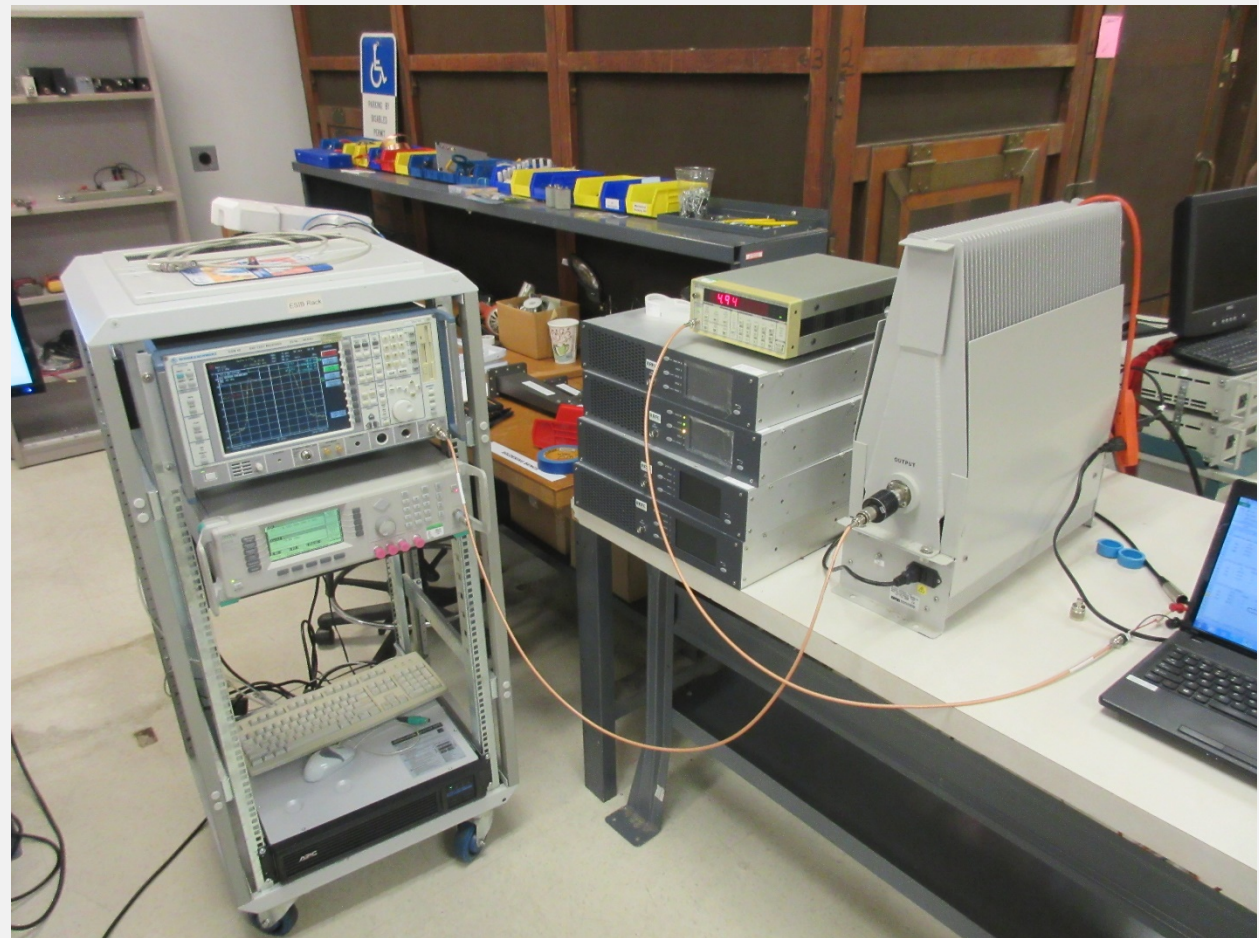

TEST SETUP PHOTOGRAPHS

Applicant: RFE BROADCAST S.R.L.
FCC ID: 2ARJIDS100
IC: 24642-DS100

Conducted Measurements

TEST SETUP PHOTOGRAPHS

Field Strength of Spurious Emissions

TEST SETUP PHOTOGRAPHS

Frequency Stability