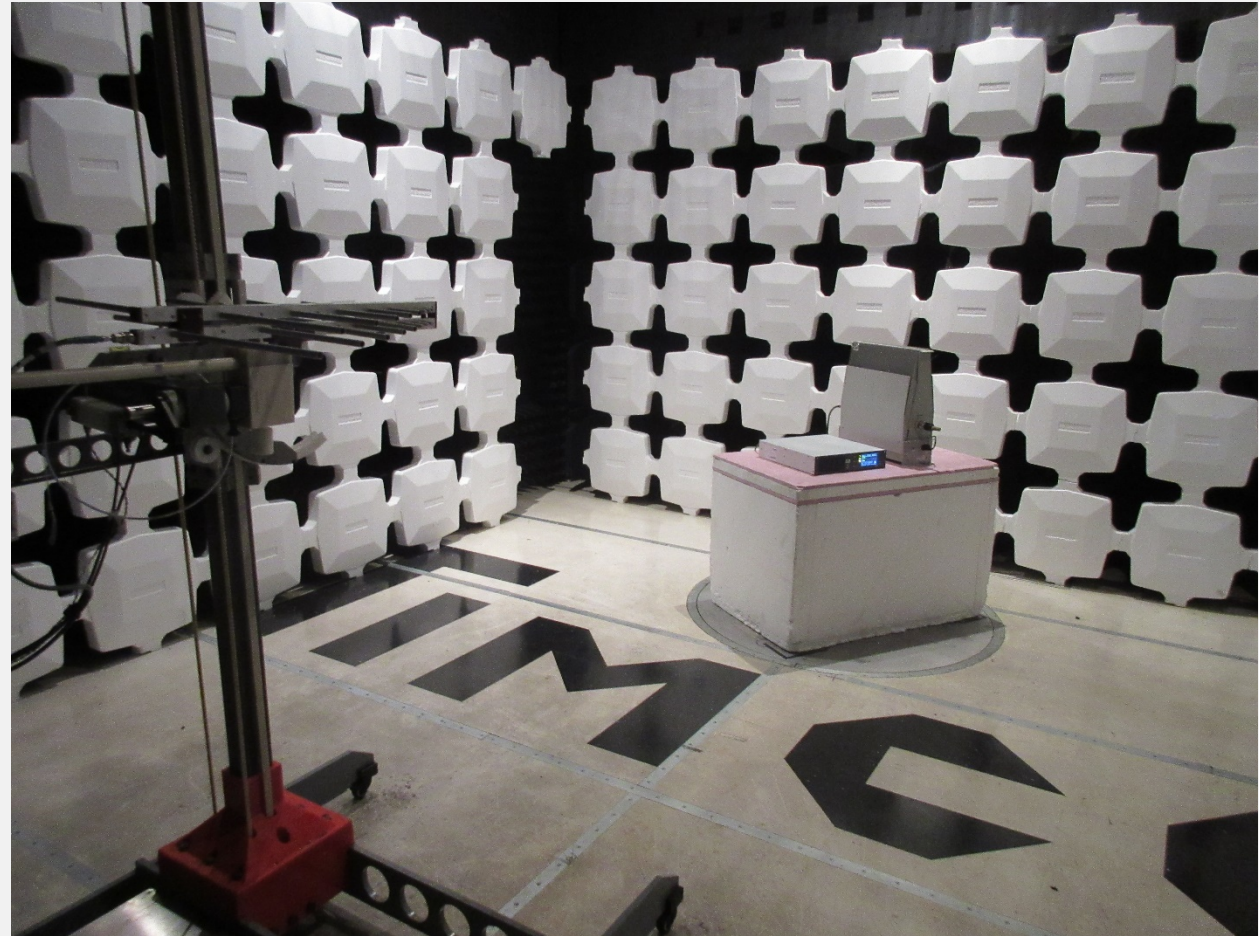

TEST SETUP PHOTOGRAPHS

Applicant: RFE BROADCAST S.R.L.
FCC ID: 2ARJIDS100
IC: 24642-DS100

Conducted Measurements

TEST SETUP PHOTOGRAPHS

Field Strength of Spurious Emissions

TEST SETUP PHOTOGRAPHS

Frequency Stability