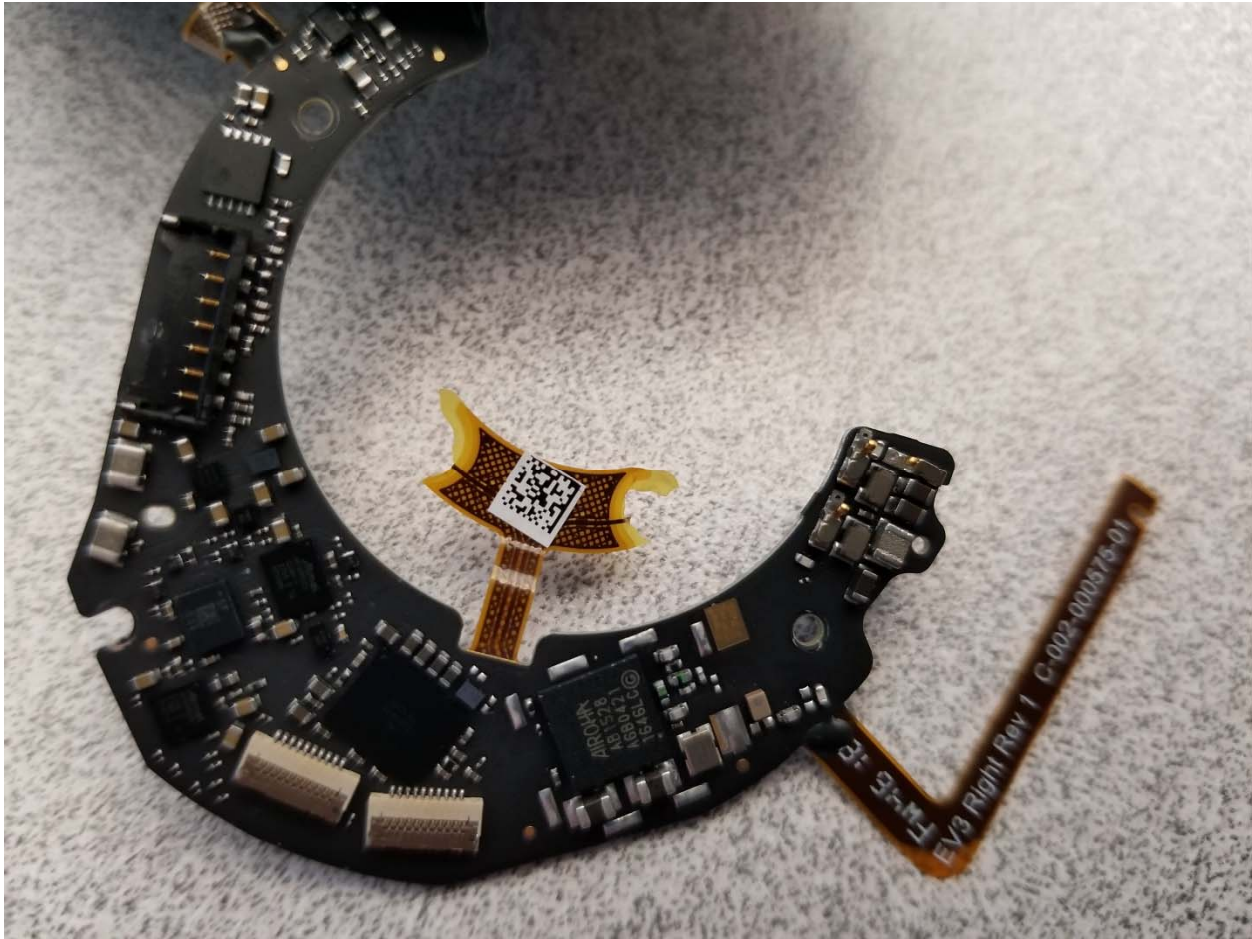

**INTERNAL PHOTOS**

Company Name	Human, Inc
FCC ID #	2ARJG-1702

<b>INTERNAL PHOTOS</b>	
Company Name	Human, Inc
FCC ID #	2ARJG-1702

BTC/BLE: Custom Monopole Antenna

<b><u>INTERNAL PHOTOS</u></b>	
Company Name	Human, Inc
FCC ID #	2ARJG-1702

<b>INTERNAL PHOTOS</b>	
Company Name	Human, Inc
FCC ID #	2ARJG-1702

<b><u>INTERNAL PHOTOS</u></b>	
Company Name	Human, Inc
FCC ID #	2ARJG-1702