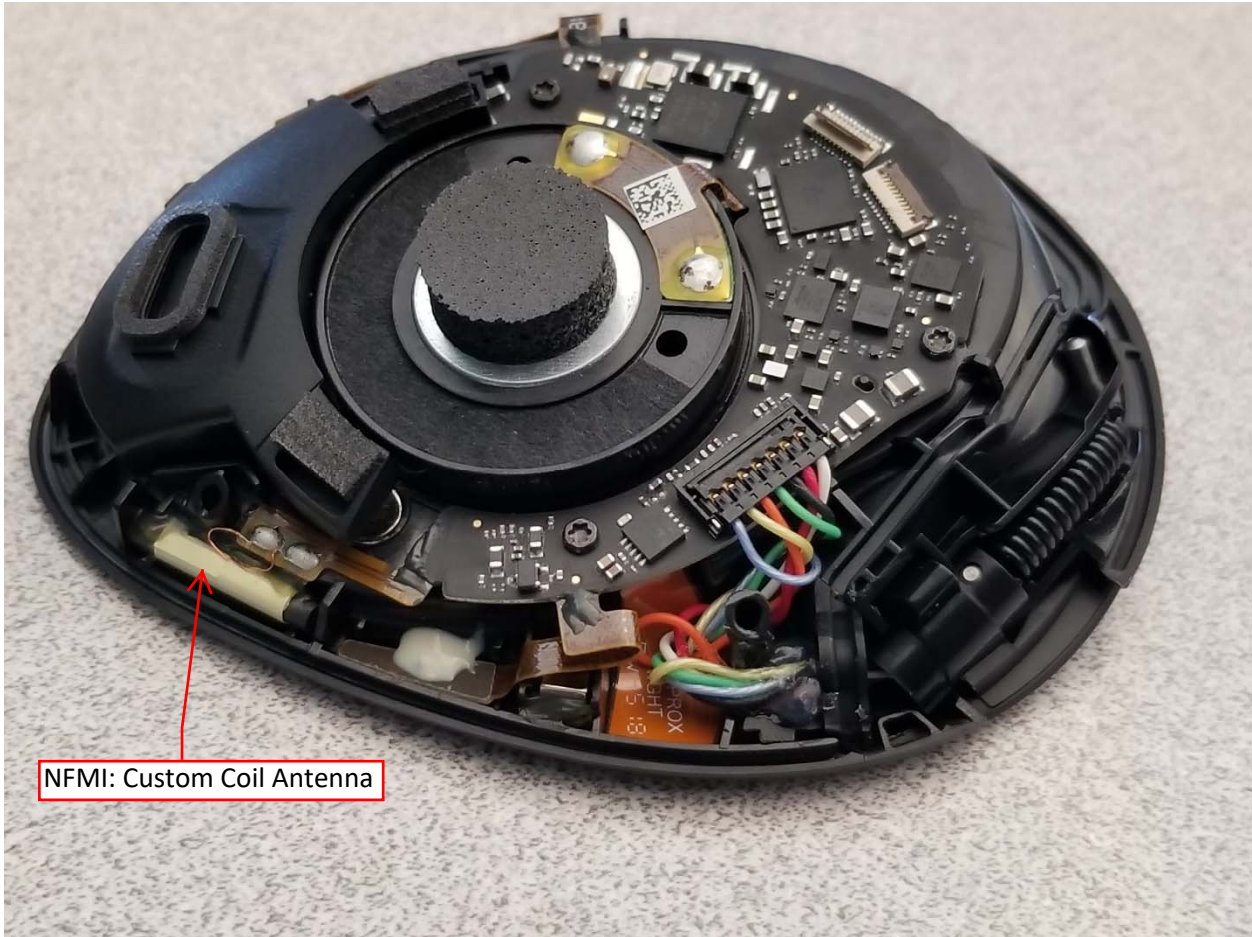

**INTERNAL PHOTOS**

Company Name	Human, Inc
FCC ID #	2ARJG-1702

<b>INTERNAL PHOTOS</b>	
Company Name	Human, Inc
FCC ID #	2ARJG-1702

BTC/BLE: Custom Monopole Antenna

<b><u>INTERNAL PHOTOS</u></b>	
Company Name	Human, Inc
FCC ID #	2ARJG-1702