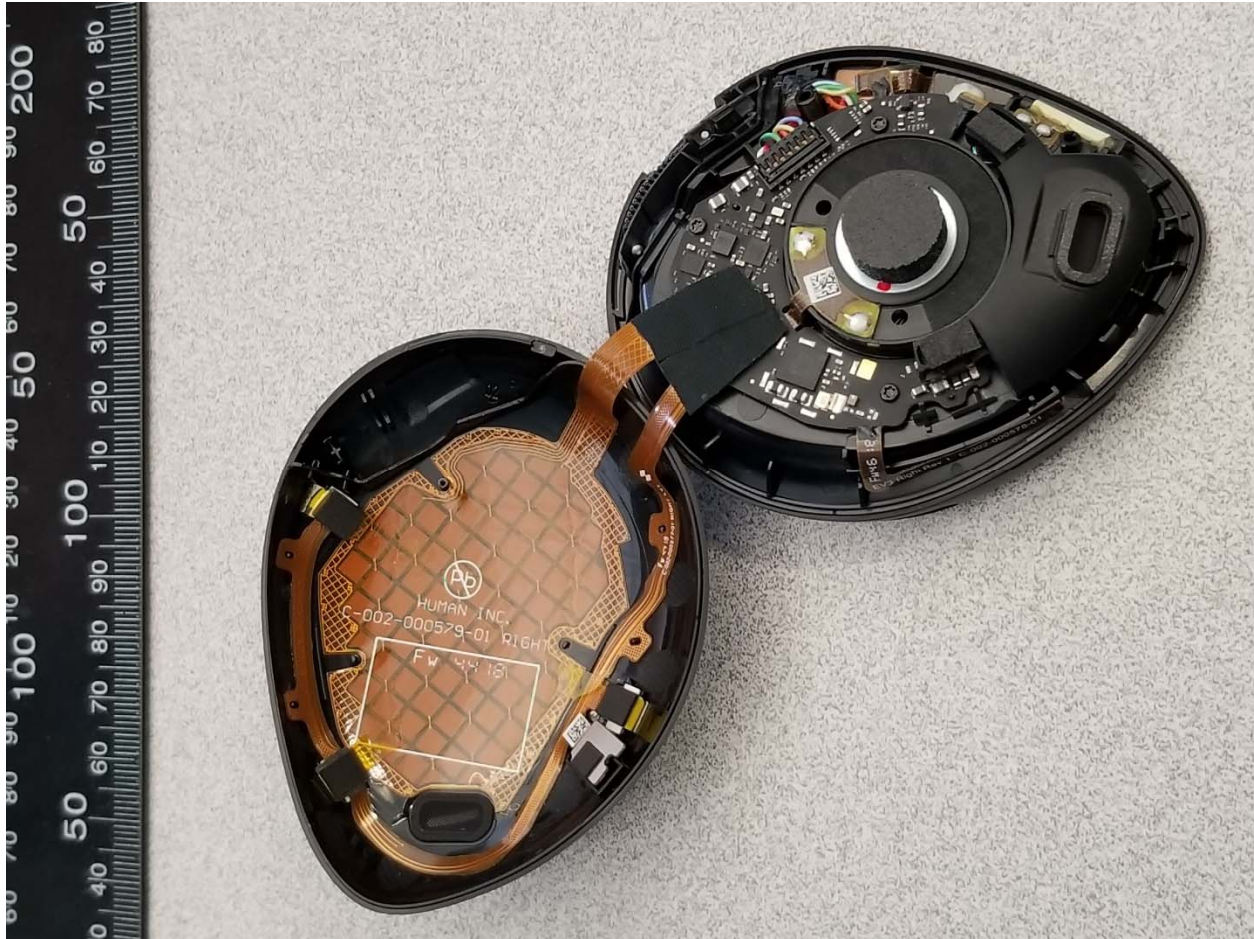

**INTERNAL PHOTOS**

Company Name	Human, Inc
FCC ID #	2ARJG-1702

<b>INTERNAL PHOTOS</b>	
Company Name	Human, Inc
FCC ID #	2ARJG-1702

BTC/BLE: Custom Monopole Antenna

<b><u>INTERNAL PHOTOS</u></b>	
Company Name	Human, Inc
FCC ID #	2ARJG-1702

<b>INTERNAL PHOTOS</b>	
Company Name	Human, Inc
FCC ID #	2ARJG-1702

<b><u>INTERNAL PHOTOS</u></b>	
Company Name	Human, Inc
FCC ID #	2ARJG-1702