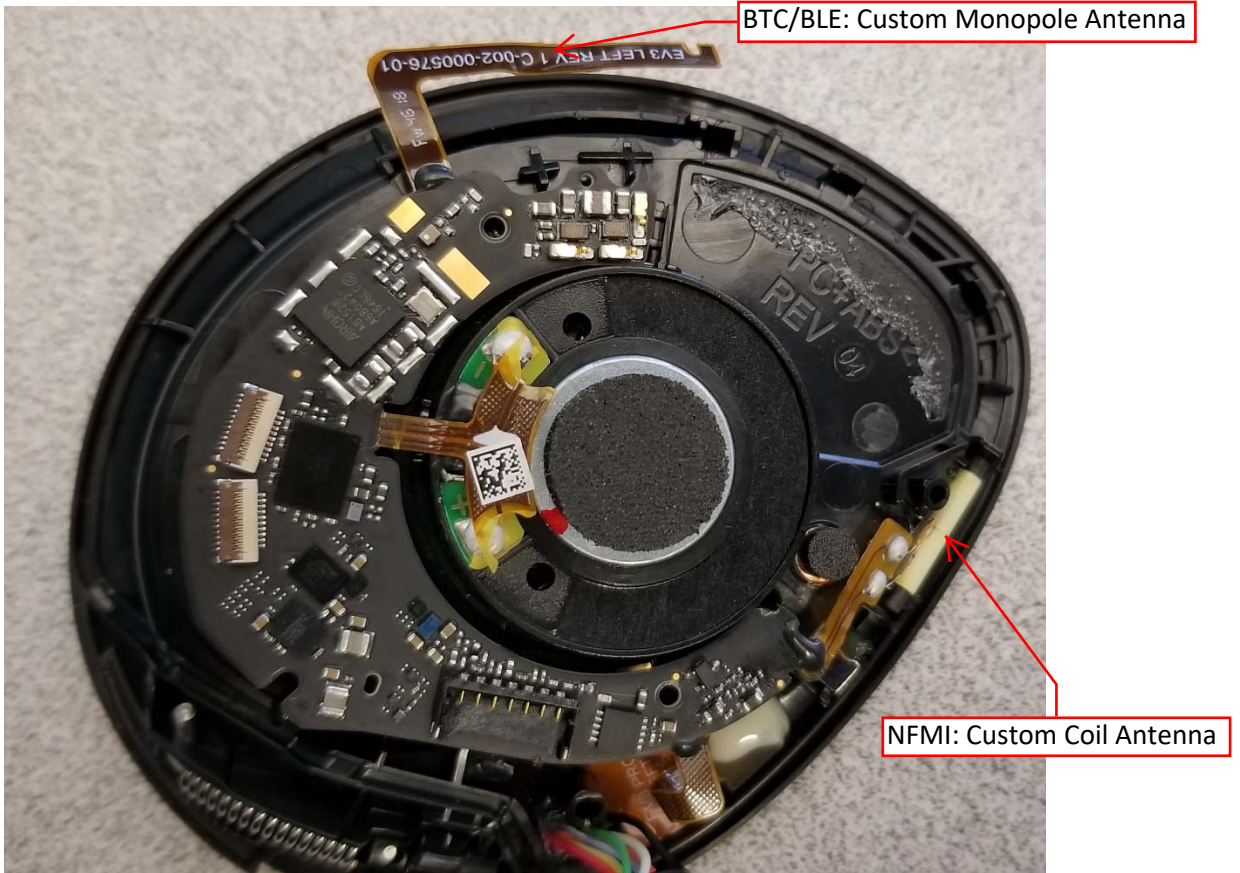

INTERNAL PHOTOS	
Company Name	Human, Inc
FCC ID #	2ARJG-1701

INTERNAL PHOTOS	
Company Name	Human, Inc
FCC ID #	2ARJG-1701

INTERNAL PHOTOS

Company Name	Human, Inc
FCC ID #	2ARJG-1701