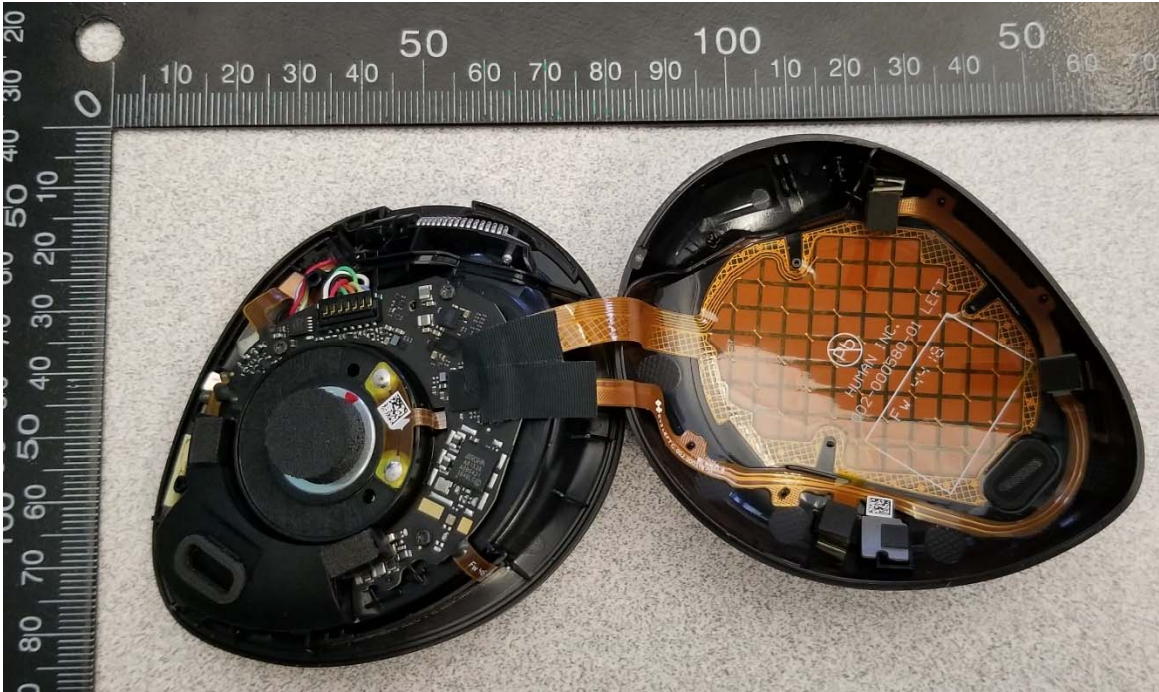

INTERNAL PHOTOS	
Company Name	Human, Inc
FCC ID #	2ARJG-1701

INTERNAL PHOTOS	
Company Name	Human, Inc
FCC ID #	2ARJG-1701

INTERNAL PHOTOS

Company Name	Human, Inc
FCC ID #	2ARJG-1701