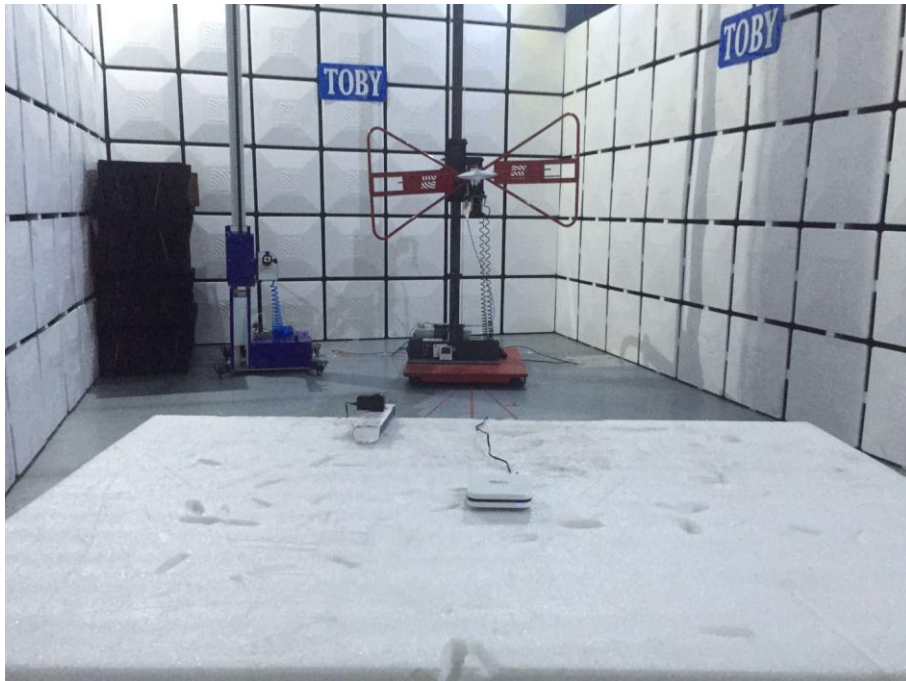

**Photographs –Test Setup
Model:M16
Conducted Emission Test Setup**

Radiation Test Setup-Below 1G

Radiation Test Setup-Above 1G