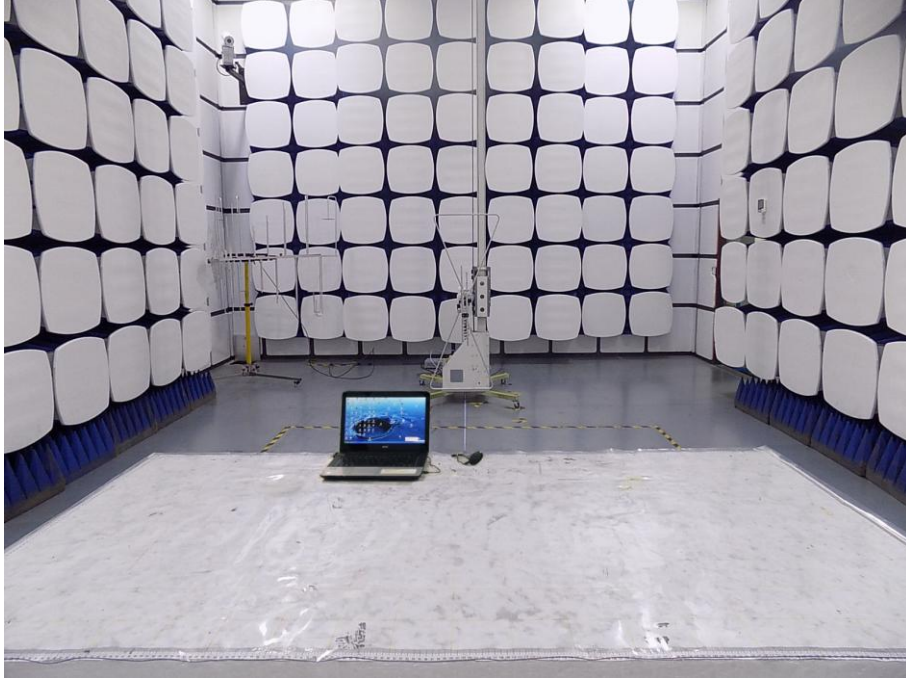

FCC ID: 2ARJA-A9

Photos of Radiated emission

Power Line Conducted Emission