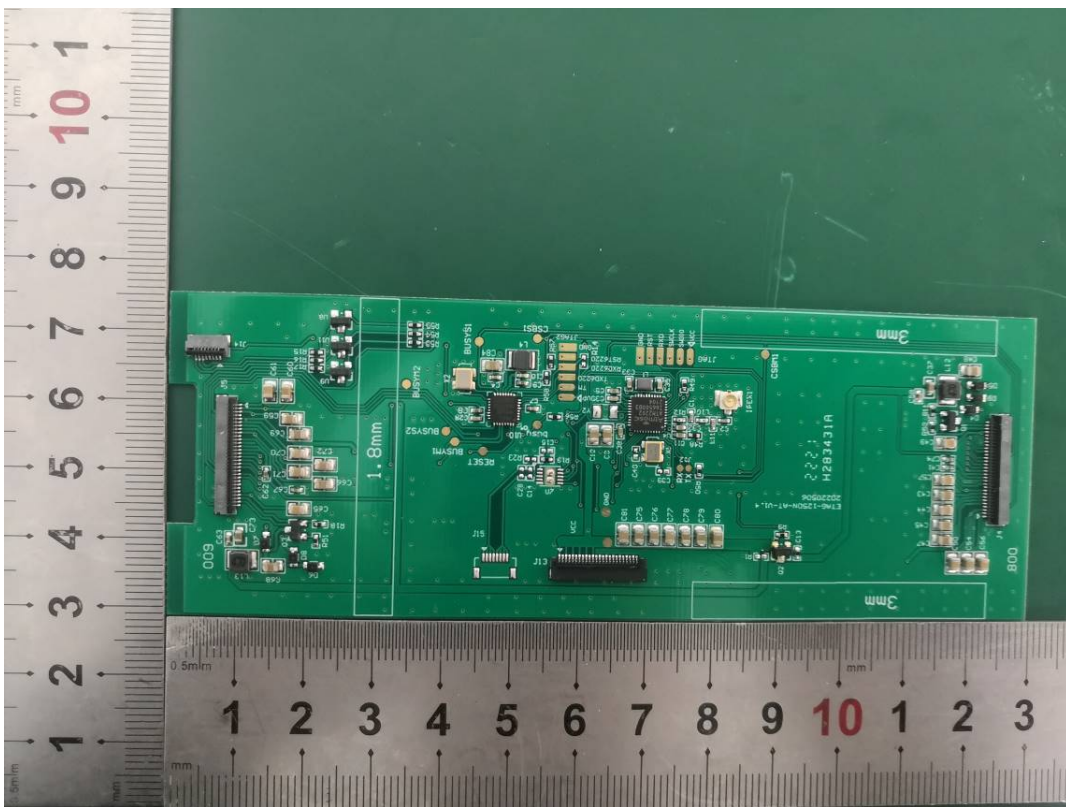

EXHIBIT C - EUT INTERNAL PHOTOGRAPHS

Test model: ET1250-58

(Note: Models ET1250,ET1250-59,ET1250-5A are electrically identical with ET1250-58)

Antenna