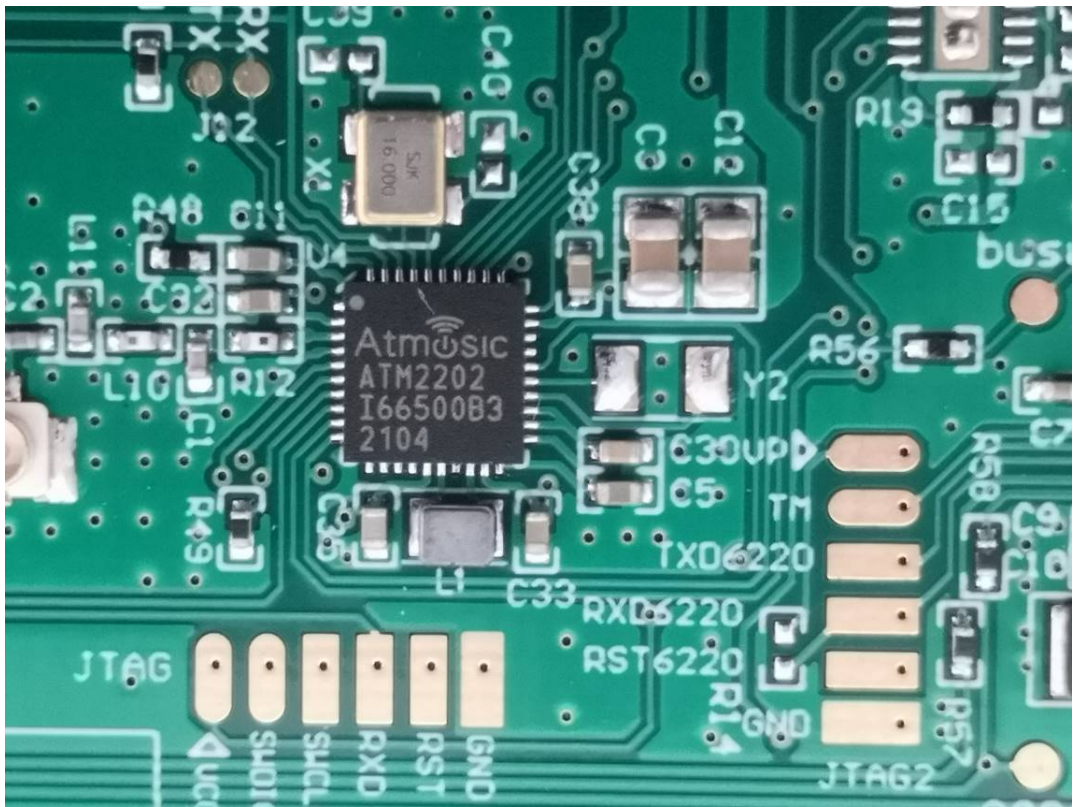

EXHIBIT C - EUT INTERNAL PHOTOGRAPHS

Test model: ET1250-58

(Note: Models ET1250,ET1250-59,ET1250-5A are electrically identical with ET1250-58)

Antenna