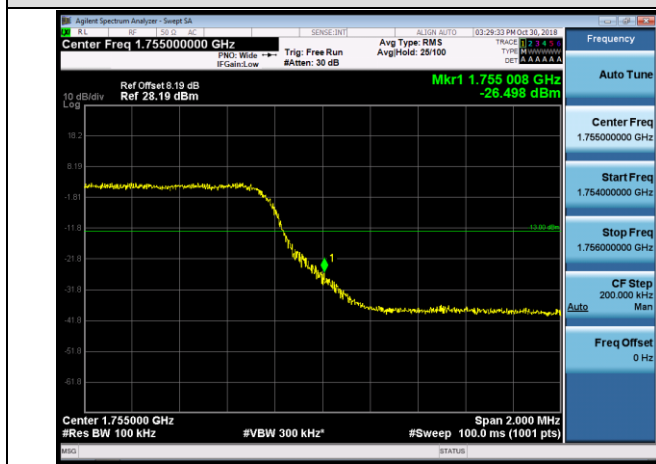

HCH_QPSK_25RB#0