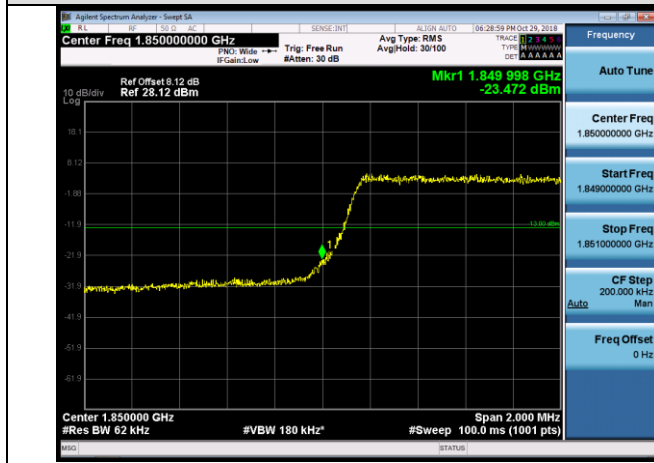

Channel Bandwidth: 3 MHz

LCH_QPSK_15RB#0

LCH_16QAM_15RB#0

HCH_QPSK_15RB#0

HCH_16QAM_15RB#0

Channel Bandwidth: 5 MHz

LCH_QPSK_25RB#0

LCH_16QAM_25RB#0

HCH_QPSK_25RB#0

HCH_16QAM_25RB#0

Channel Bandwidth: 10 MHz

LCH_QPSK_50RB#0

LCH_16QAM_50RB#0

HCH_QPSK_50RB#0

HCH_16QAM_50RB#0

Channel Bandwidth: 15 MHz