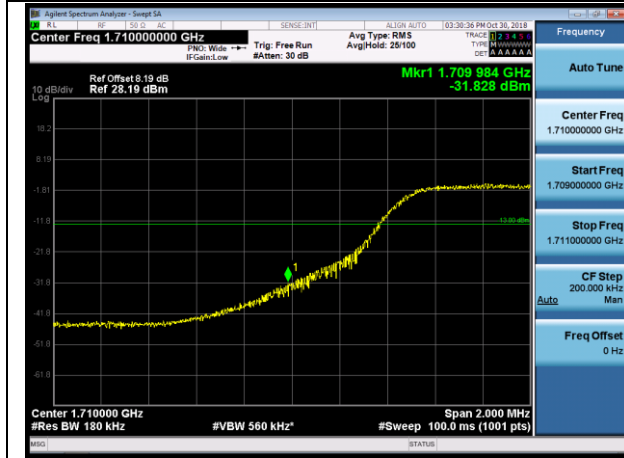

HCH_16QAM_100RB#0

LTE BAND 4
Channel Bandwidth: 1.4 MHz

Channel Bandwidth: 3 MHz

LCH_QPSK_15RB#0

LCH_16QAM_15RB#0

HCH_QPSK_15RB#0

HCH_16QAM_15RB#0

Channel Bandwidth: 5 MHz

LCH_QPSK_25RB#0

LCH_16QAM_25RB#0

HCH_QPSK_25RB#0

HCH_16QAM_25RB#0

Channel Bandwidth: 10 MHz

LCH_QPSK_50RB#0

LCH_16QAM_50RB#0

HCH_QPSK_50RB#0