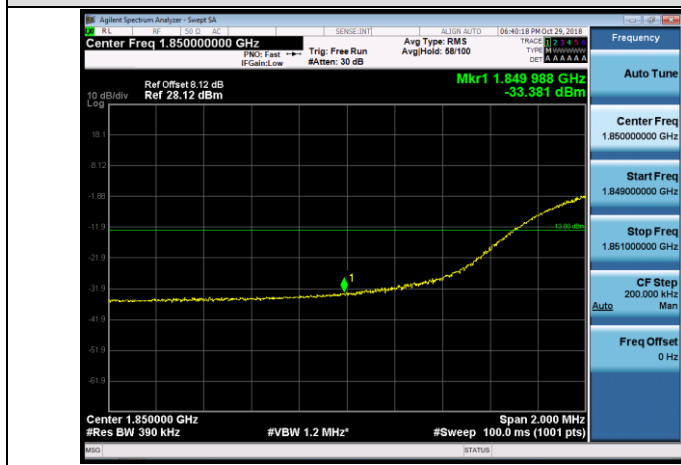

LCH_QPSK_75RB#0

LCH_16QAM_75RB#0

HCH_QPSK_75RB#0

HCH_16QAM_75RB#0

Channel Bandwidth: 20 MHz

LCH_QPSK_100RB#0

LCH_16QAM_100RB#0

HCH_QPSK_100RB#0

HCH_16QAM_100RB#0

LTE BAND 4
Channel Bandwidth: 1.4 MHz

Channel Bandwidth: 3 MHz

LCH_QPSK_15RB#0

LCH_16QAM_15RB#0

HCH_QPSK_15RB#0

HCH_16QAM_15RB#0

Channel Bandwidth: 5 MHz