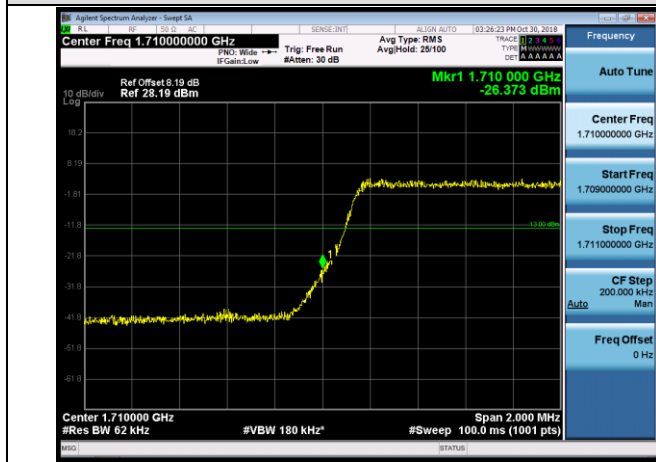

HCH_16QAM_100RB#0

LTE BAND 4
Channel Bandwidth: 1.4 MHz

Channel Bandwidth: 3 MHz

LCH_QPSK_15RB#0

LCH_16QAM_15RB#0

HCH_QPSK_15RB#0

HCH_16QAM_15RB#0

Channel Bandwidth: 5 MHz