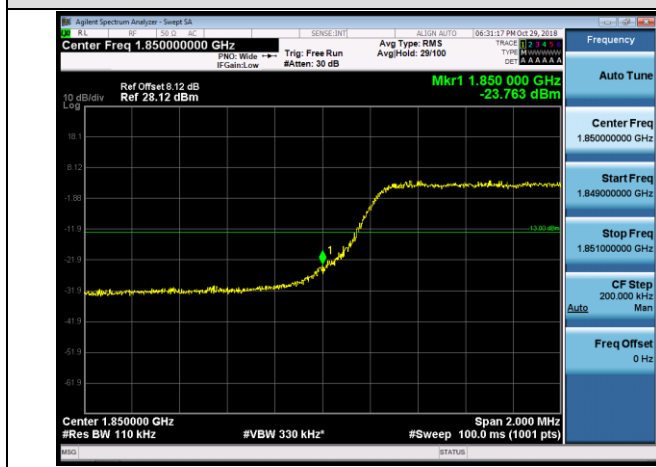

Channel Bandwidth: 3 MHz

LCH_QPSK_15RB#0

LCH_16QAM_15RB#0

HCH_QPSK_15RB#0

HCH_16QAM_15RB#0

Channel Bandwidth: 5 MHz

LCH_QPSK_25RB#0

LCH_16QAM_25RB#0

HCH_QPSK_25RB#0

HCH_16QAM_25RB#0

Channel Bandwidth: 10 MHz

LCH_QPSK_50RB#0

LCH_16QAM_50RB#0

HCH_QPSK_50RB#0

HCH_16QAM_50RB#0

Channel Bandwidth: 15 MHz