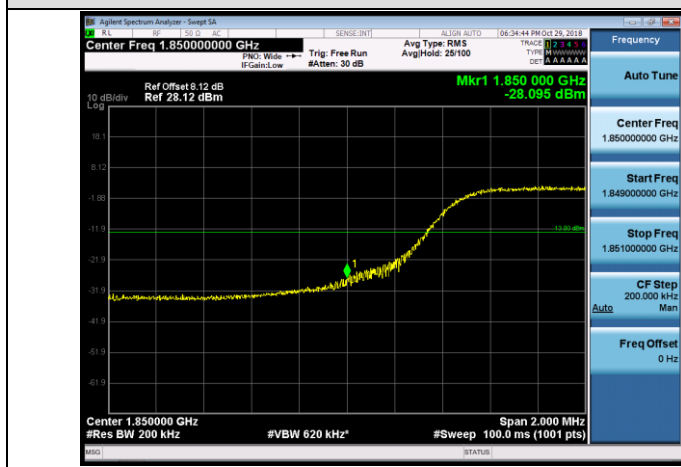

HCH_QPSK_25RB#0

HCH_16QAM_25RB#0

Channel Bandwidth: 10 MHz

LCH_QPSK_50RB#0

LCH_16QAM_50RB#0

HCH_QPSK_50RB#0

HCH_16QAM_50RB#0

Channel Bandwidth: 15 MHz