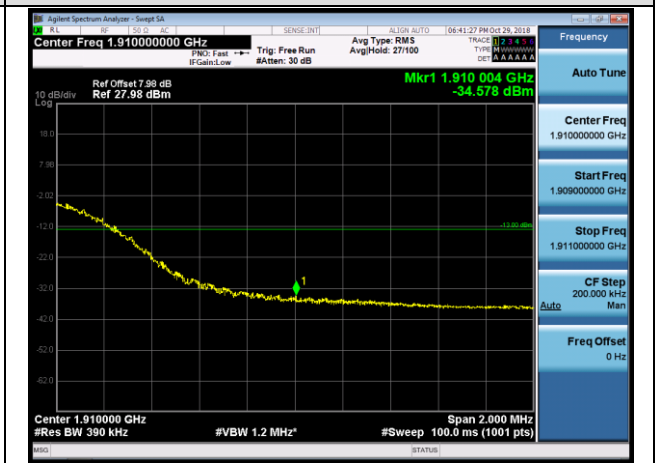

LCH_QPSK_75RB#0

LCH_16QAM_75RB#0

HCH_QPSK_75RB#0

HCH_16QAM_75RB#0

Channel Bandwidth: 20 MHz

LCH_QPSK_100RB#0

LCH_16QAM_100RB#0

HCH_QPSK_100RB#0

HCH_16QAM_100RB#0

LTE BAND 4
Channel Bandwidth: 1.4 MHz

Channel Bandwidth: 3 MHz

LCH_QPSK_15RB#0

LCH_16QAM_15RB#0

HCH_QPSK_15RB#0

HCH_16QAM_15RB#0

Channel Bandwidth: 5 MHz