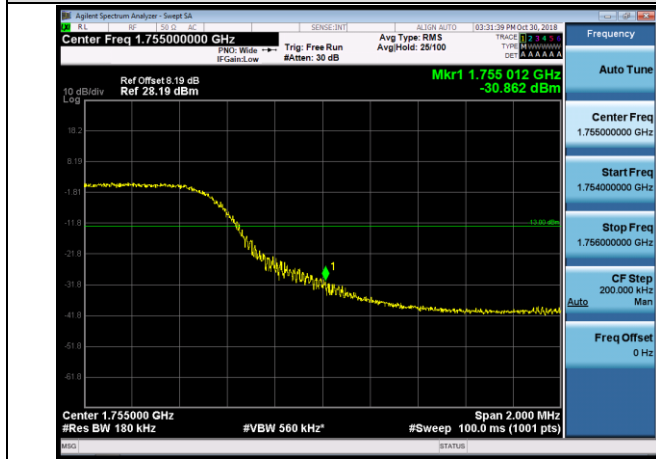

HCH_QPSK_50RB#0