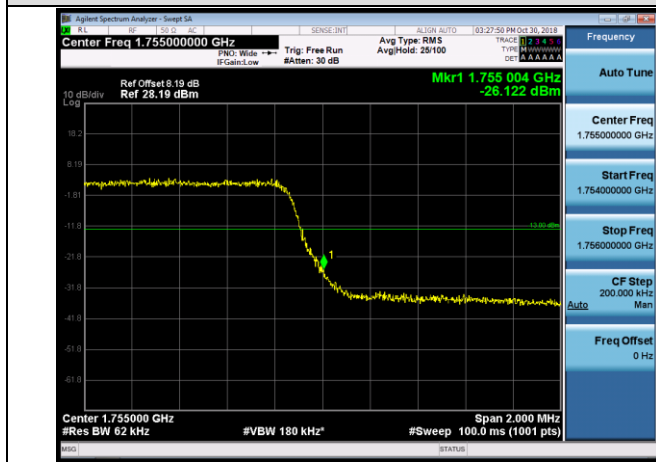

HCH_16QAM_100RB#0

LTE BAND 4
Channel Bandwidth: 1.4 MHz

Channel Bandwidth: 3 MHz

LCH_QPSK_15RB#0

LCH_16QAM_15RB#0

HCH_QPSK_15RB#0

HCH_16QAM_15RB#0

Channel Bandwidth: 5 MHz