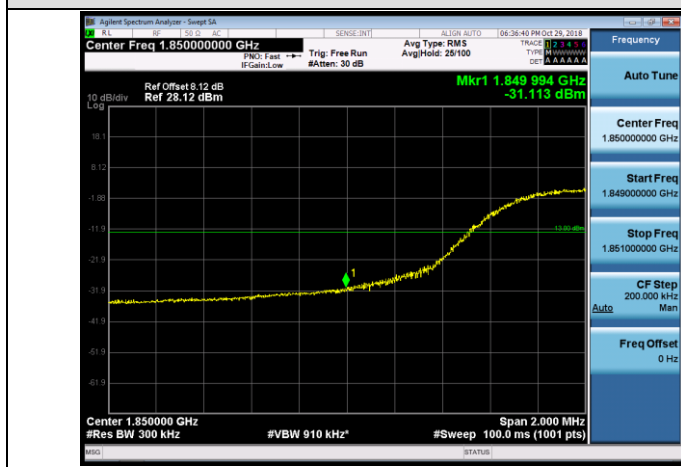

HCH_QPSK_25RB#0

HCH_16QAM_25RB#0

Channel Bandwidth: 10 MHz

LCH_QPSK_50RB#0

LCH_16QAM_50RB#0

HCH_QPSK_50RB#0

HCH_16QAM_50RB#0

Channel Bandwidth: 15 MHz

LCH_QPSK_75RB#0

LCH_16QAM_75RB#0

HCH_QPSK_75RB#0

HCH_16QAM_75RB#0

Channel Bandwidth: 20 MHz

LCH_QPSK_100RB#0

LCH_16QAM_100RB#0

HCH_QPSK_100RB#0