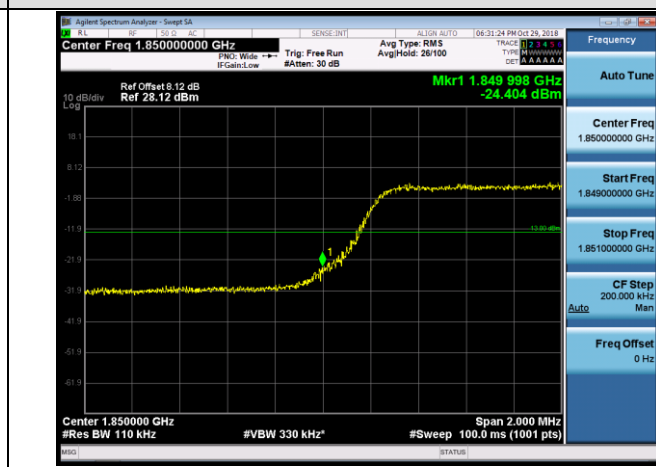

Channel Bandwidth: 3 MHz

LCH_QPSK_15RB#0

LCH_16QAM_15RB#0

HCH_QPSK_15RB#0

HCH_16QAM_15RB#0

Channel Bandwidth: 5 MHz

LCH_QPSK_25RB#0

LCH_16QAM_25RB#0

HCH_QPSK_25RB#0

HCH_16QAM_25RB#0

Channel Bandwidth: 10 MHz

LCH_QPSK_50RB#0

LCH_16QAM_50RB#0

HCH_QPSK_50RB#0

HCH_16QAM_50RB#0

Channel Bandwidth: 15 MHz