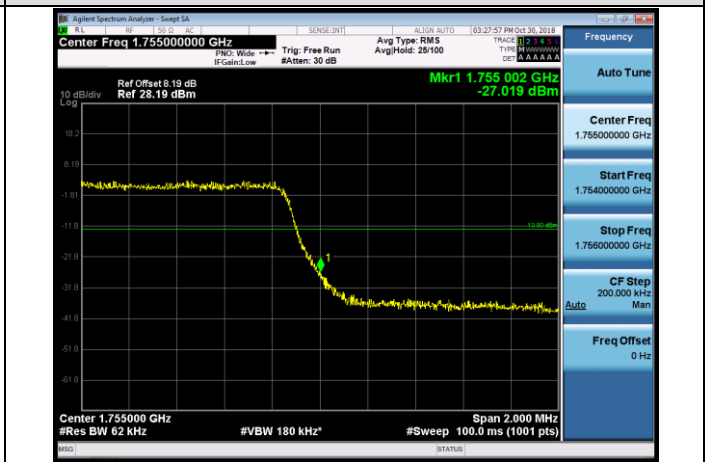

HCH_16QAM_100RB#0

LTE BAND 4
Channel Bandwidth: 1.4 MHz

Channel Bandwidth: 3 MHz

LCH_QPSK_15RB#0

LCH_16QAM_15RB#0

HCH_QPSK_15RB#0

HCH_16QAM_15RB#0

Channel Bandwidth: 5 MHz