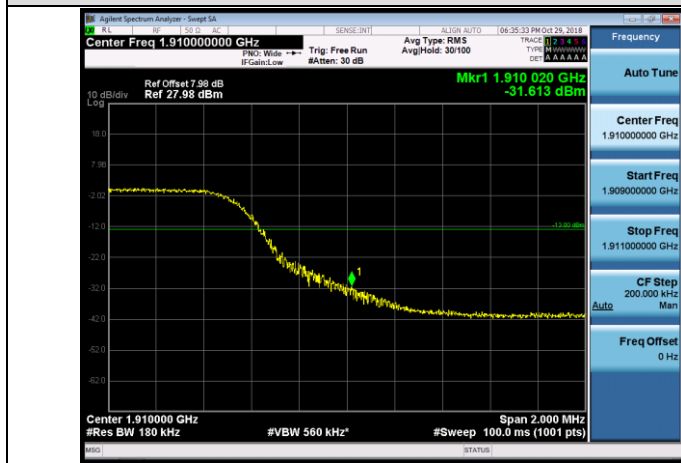

HCH_QPSK_25RB#0

HCH_16QAM_25RB#0

Channel Bandwidth: 10 MHz

LCH_QPSK_50RB#0

LCH_16QAM_50RB#0

HCH_QPSK_50RB#0

HCH_16QAM_50RB#0

Channel Bandwidth: 15 MHz