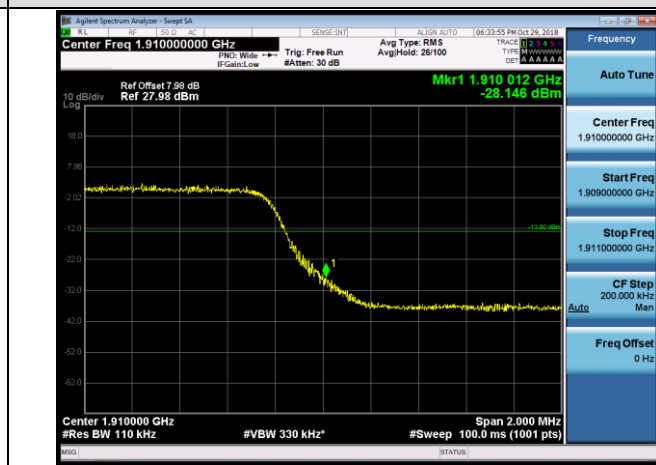

Channel Bandwidth: 3 MHz

LCH_QPSK_15RB#0

LCH_16QAM_15RB#0

HCH_QPSK_15RB#0

HCH_16QAM_15RB#0

Channel Bandwidth: 5 MHz

LCH_QPSK_25RB#0

LCH_16QAM_25RB#0

HCH_QPSK_25RB#0

HCH_16QAM_25RB#0

Channel Bandwidth: 10 MHz

LCH_QPSK_50RB#0

LCH_16QAM_50RB#0

HCH_QPSK_50RB#0

HCH_16QAM_50RB#0

Channel Bandwidth: 15 MHz