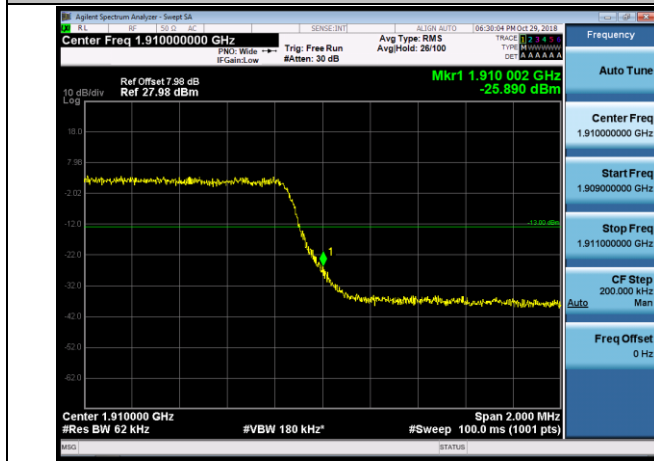

Channel Bandwidth: 3 MHz

LCH_QPSK_15RB#0

LCH_16QAM_15RB#0

HCH_QPSK_15RB#0

HCH_16QAM_15RB#0

Channel Bandwidth: 5 MHz

LCH_QPSK_25RB#0

LCH_16QAM_25RB#0

HCH_QPSK_25RB#0

HCH_16QAM_25RB#0

Channel Bandwidth: 10 MHz

LCH_QPSK_50RB#0

LCH_16QAM_50RB#0

HCH_QPSK_50RB#0

HCH_16QAM_50RB#0

Channel Bandwidth: 15 MHz