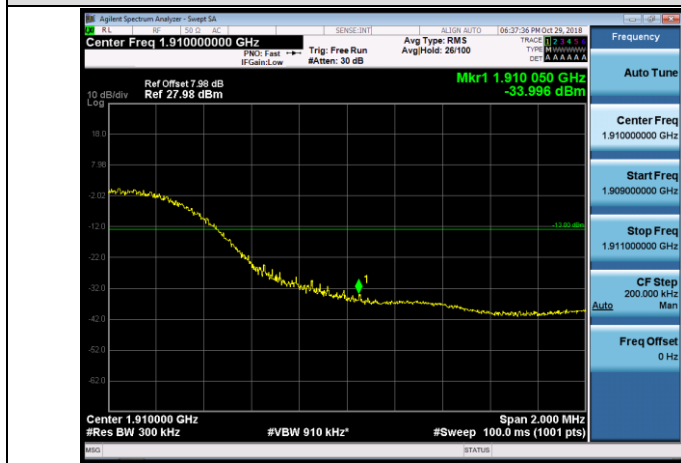

HCH_QPSK_75RB#0