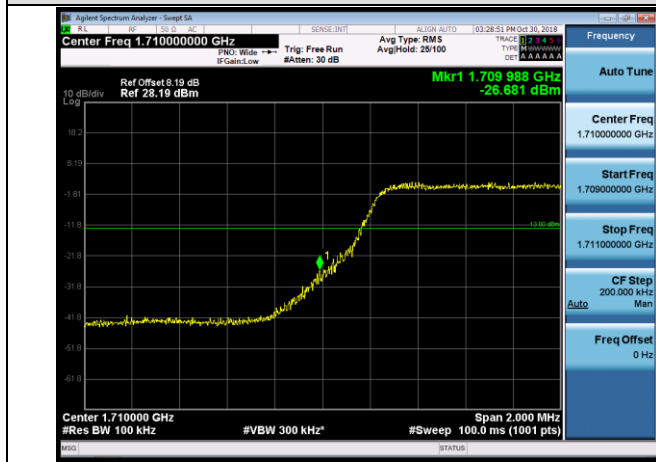

Channel Bandwidth: 5 MHz

LCH_QPSK_25RB#0