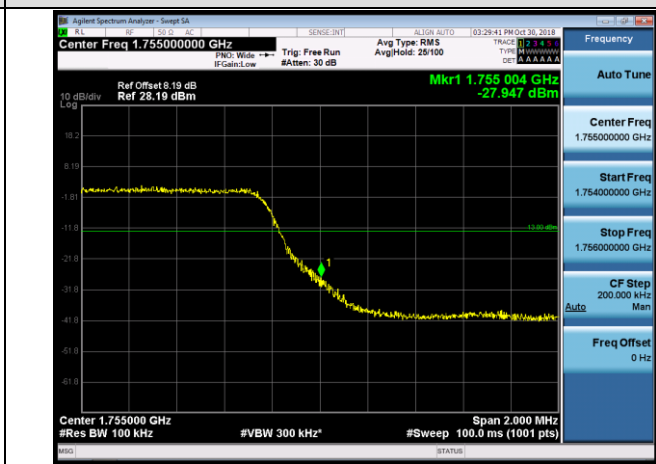

HCH_16QAM_100RB#0

LTE BAND 4
Channel Bandwidth: 1.4 MHz

Channel Bandwidth: 3 MHz

LCH_QPSK_15RB#0

LCH_16QAM_15RB#0

HCH_QPSK_15RB#0

HCH_16QAM_15RB#0

Channel Bandwidth: 5 MHz

LCH_QPSK_25RB#0

LCH_16QAM_25RB#0

HCH_QPSK_25RB#0

HCH_16QAM_25RB#0

Channel Bandwidth: 10 MHz

LCH_QPSK_50RB#0

LCH_16QAM_50RB#0

HCH_QPSK_50RB#0