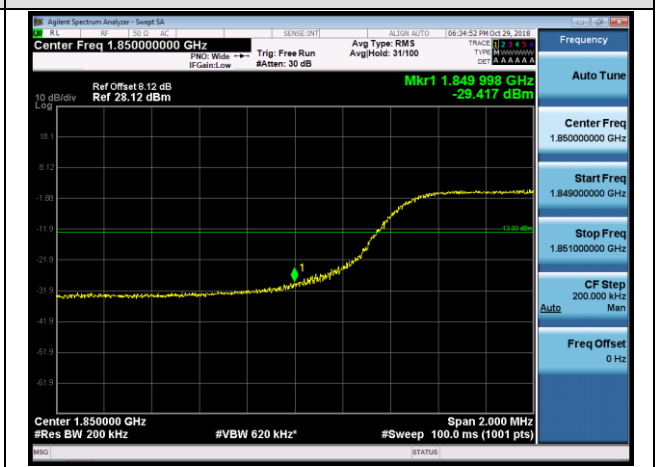

HCH_QPSK_25RB#0

HCH_16QAM_25RB#0

Channel Bandwidth: 10 MHz

LCH_QPSK_50RB#0

LCH_16QAM_50RB#0

HCH_QPSK_50RB#0

HCH_16QAM_50RB#0

Channel Bandwidth: 15 MHz

LCH_QPSK_75RB#0

LCH_16QAM_75RB#0

HCH_QPSK_75RB#0

HCH_16QAM_75RB#0

Channel Bandwidth: 20 MHz

LCH_QPSK_100RB#0

LCH_16QAM_100RB#0

HCH_QPSK_100RB#0