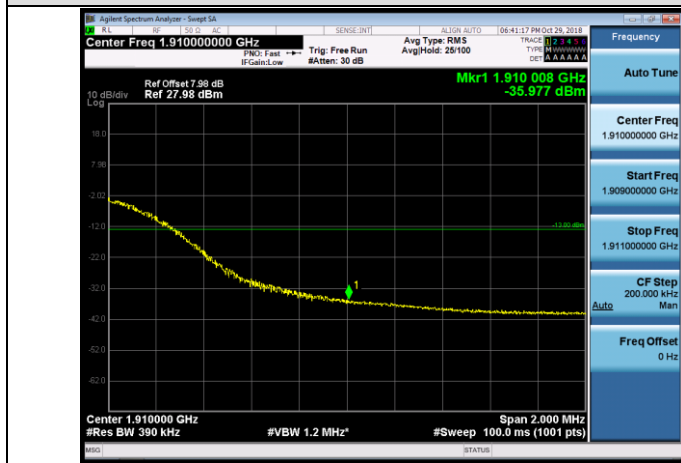

LCH_QPSK_75RB#0

LCH_16QAM_75RB#0

HCH_QPSK_75RB#0

HCH_16QAM_75RB#0

Channel Bandwidth: 20 MHz

LCH_QPSK_100RB#0

LCH_16QAM_100RB#0

HCH_QPSK_100RB#0

HCH_16QAM_100RB#0

LTE BAND 4
Channel Bandwidth: 1.4 MHz

Channel Bandwidth: 3 MHz

LCH_QPSK_15RB#0

LCH_16QAM_15RB#0

HCH_QPSK_15RB#0

HCH_16QAM_15RB#0

Channel Bandwidth: 5 MHz