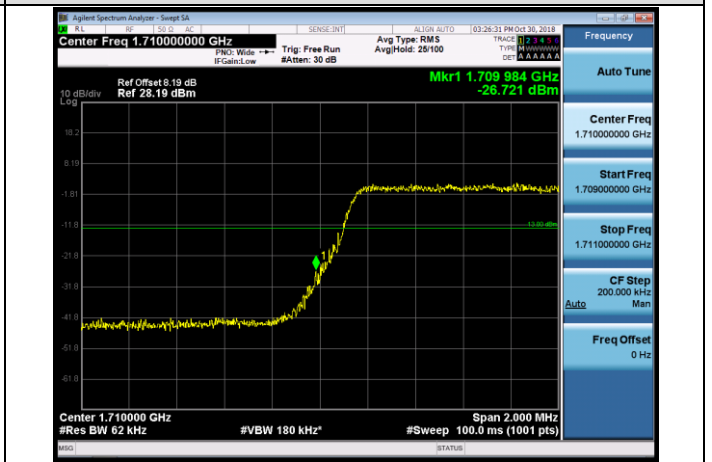

HCH_16QAM_100RB#0

LTE BAND 4
Channel Bandwidth: 1.4 MHz

Channel Bandwidth: 3 MHz

LCH_QPSK_15RB#0

LCH_16QAM_15RB#0

HCH_QPSK_15RB#0

HCH_16QAM_15RB#0

Channel Bandwidth: 5 MHz