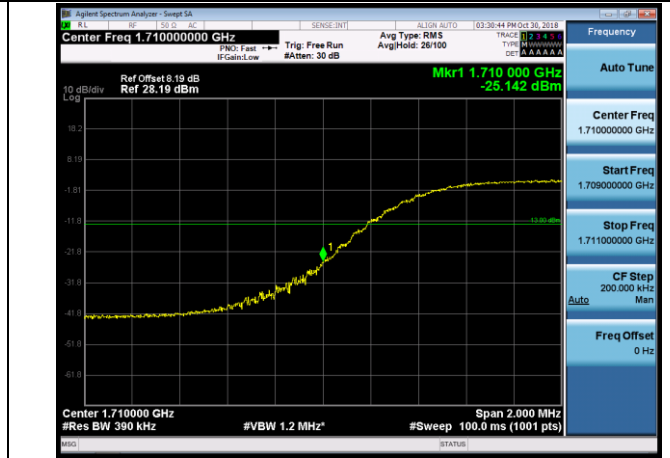

HCH_16QAM_100RB#0

LTE BAND 4
Channel Bandwidth: 1.4 MHz

Channel Bandwidth: 3 MHz

LCH_QPSK_15RB#0

LCH_16QAM_15RB#0

HCH_QPSK_15RB#0

HCH_16QAM_15RB#0

Channel Bandwidth: 5 MHz

LCH_QPSK_25RB#0

LCH_16QAM_25RB#0

HCH_QPSK_25RB#0

HCH_16QAM_25RB#0

Channel Bandwidth: 10 MHz

LCH_QPSK_50RB#0

LCH_16QAM_50RB#0

HCH_QPSK_50RB#0