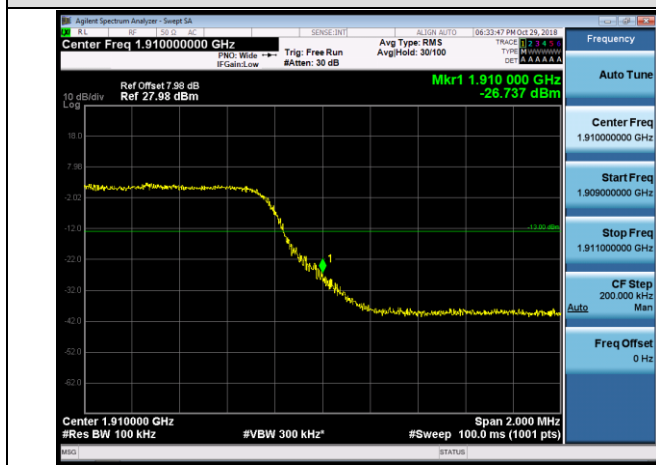

Channel Bandwidth: 3 MHz

LCH_QPSK_15RB#0

LCH_16QAM_15RB#0

HCH_QPSK_15RB#0

HCH_16QAM_15RB#0

Channel Bandwidth: 5 MHz

LCH_QPSK_25RB#0

LCH_16QAM_25RB#0

HCH_QPSK_25RB#0

HCH_16QAM_25RB#0

Channel Bandwidth: 10 MHz

LCH_QPSK_50RB#0

LCH_16QAM_50RB#0

HCH_QPSK_50RB#0

HCH_16QAM_50RB#0

Channel Bandwidth: 15 MHz