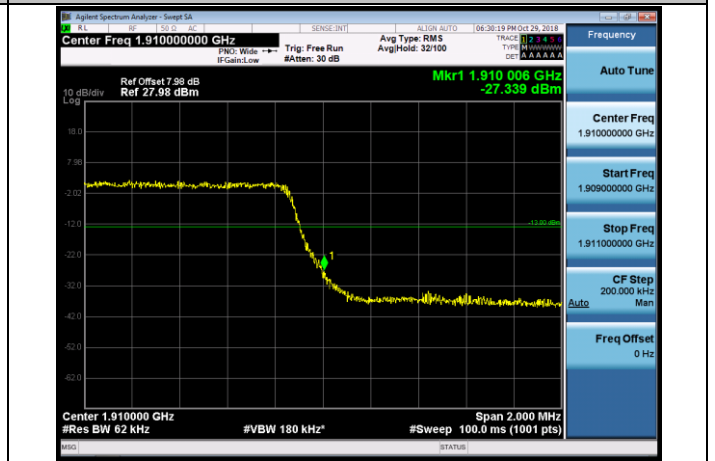

Channel Bandwidth: 3 MHz

LCH_QPSK_15RB#0

LCH_16QAM_15RB#0

HCH_QPSK_15RB#0

HCH_16QAM_15RB#0

Channel Bandwidth: 5 MHz

LCH_QPSK_25RB#0

LCH_16QAM_25RB#0

HCH_QPSK_25RB#0

HCH_16QAM_25RB#0

Channel Bandwidth: 10 MHz

LCH_QPSK_50RB#0

LCH_16QAM_50RB#0

HCH_QPSK_50RB#0

HCH_16QAM_50RB#0

Channel Bandwidth: 15 MHz