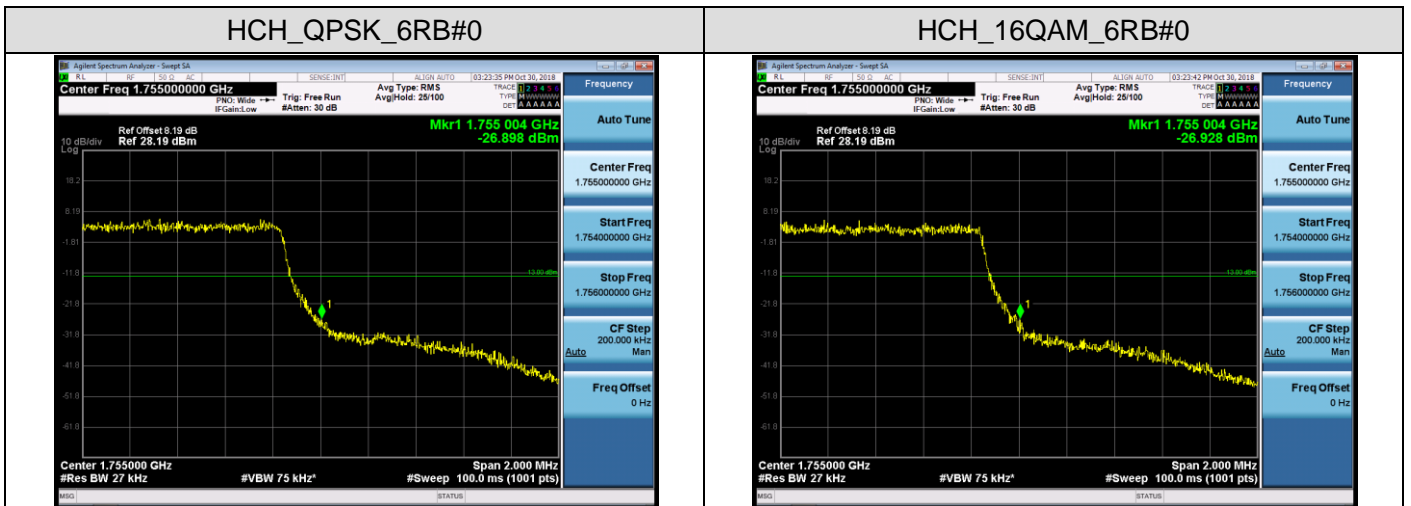

LCH_QPSK_75RB#0

LCH_16QAM_75RB#0

HCH_QPSK_75RB#0

HCH_16QAM_75RB#0

Channel Bandwidth: 20 MHz

LCH_QPSK_100RB#0

LCH_16QAM_100RB#0

HCH_QPSK_100RB#0

HCH_16QAM_100RB#0

LTE BAND 4
Channel Bandwidth: 1.4 MHz

Channel Bandwidth: 3 MHz

LCH_QPSK_15RB#0

LCH_16QAM_15RB#0

HCH_QPSK_15RB#0

HCH_16QAM_15RB#0

Channel Bandwidth: 5 MHz