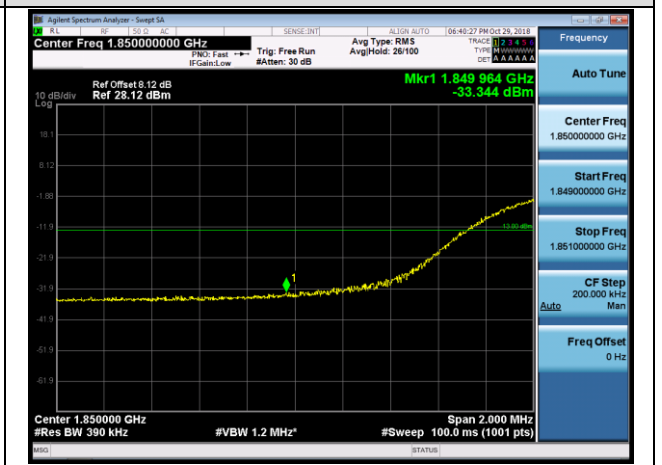

LCH_QPSK_75RB#0

LCH_16QAM_75RB#0

HCH_QPSK_75RB#0

HCH_16QAM_75RB#0

Channel Bandwidth: 20 MHz

LCH_QPSK_100RB#0

LCH_16QAM_100RB#0

HCH_QPSK_100RB#0

HCH_16QAM_100RB#0

LTE BAND 4
Channel Bandwidth: 1.4 MHz

Channel Bandwidth: 3 MHz

LCH_QPSK_15RB#0

LCH_16QAM_15RB#0

HCH_QPSK_15RB#0

HCH_16QAM_15RB#0

Channel Bandwidth: 5 MHz