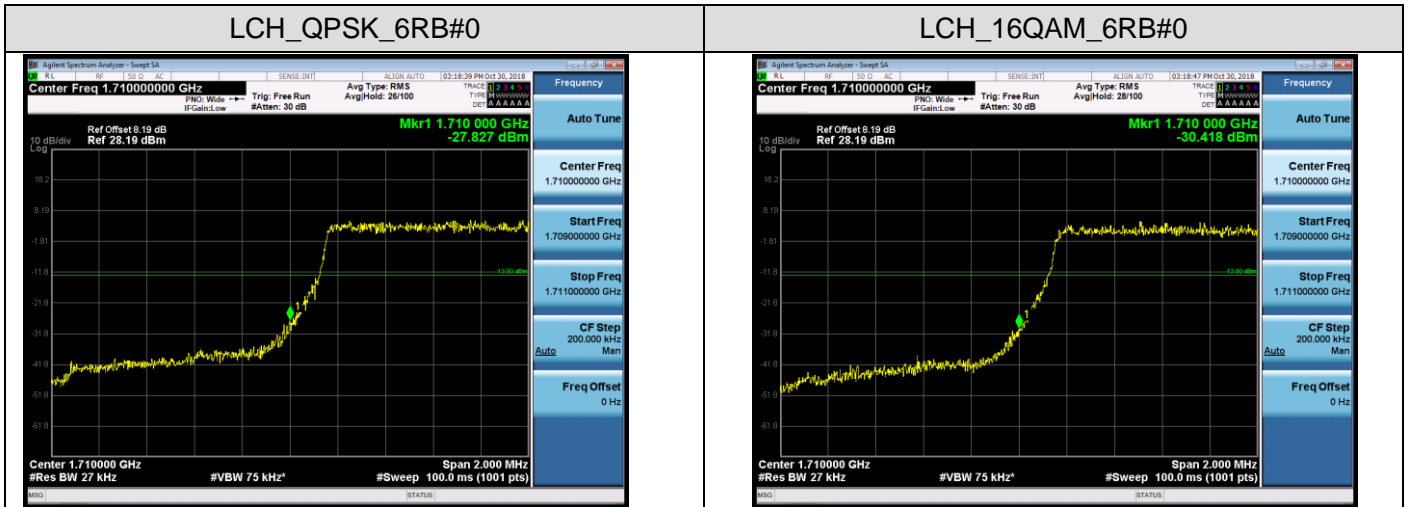

LCH_QPSK_75RB#0

LCH_16QAM_75RB#0

HCH_QPSK_75RB#0

HCH_16QAM_75RB#0

Channel Bandwidth: 20 MHz

LCH_QPSK_100RB#0

LCH_16QAM_100RB#0

HCH_QPSK_100RB#0

HCH_16QAM_100RB#0

LTE BAND 4
Channel Bandwidth: 1.4 MHz

Channel Bandwidth: 3 MHz

LCH_QPSK_15RB#0

LCH_16QAM_15RB#0

HCH_QPSK_15RB#0

HCH_16QAM_15RB#0

Channel Bandwidth: 5 MHz