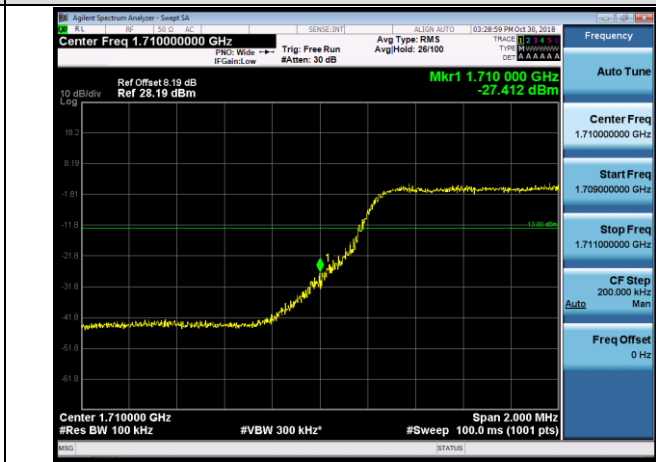

LCH_16QAM_25RB#0