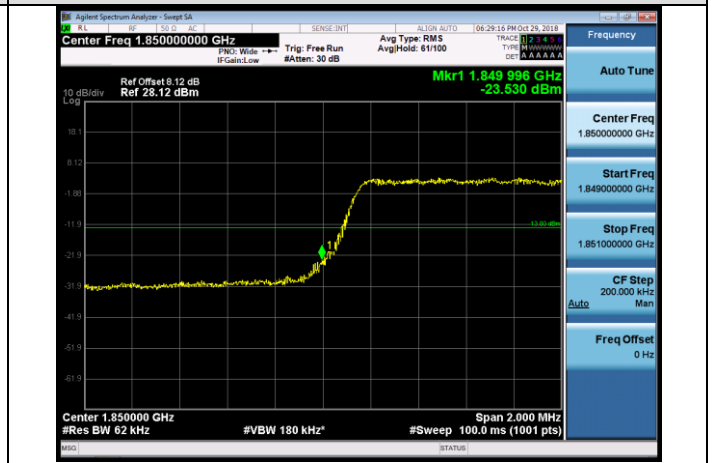

Channel Bandwidth: 3 MHz

LCH_QPSK_15RB#0

LCH_16QAM_15RB#0

HCH_QPSK_15RB#0

HCH_16QAM_15RB#0

Channel Bandwidth: 5 MHz

LCH_QPSK_25RB#0

LCH_16QAM_25RB#0

HCH_QPSK_25RB#0

HCH_16QAM_25RB#0

Channel Bandwidth: 10 MHz

LCH_QPSK_50RB#0

LCH_16QAM_50RB#0

HCH_QPSK_50RB#0

HCH_16QAM_50RB#0

Channel Bandwidth: 15 MHz