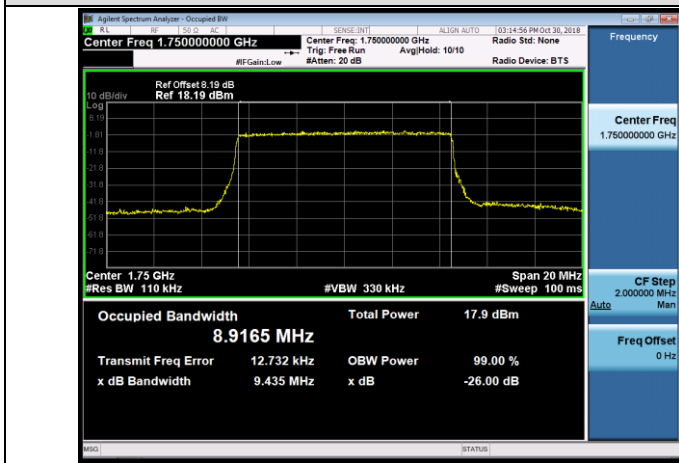

LCH_QPSK_50RB#0

LCH_16QAM_50RB#0

MCH_QPSK_50RB#0

MCH_16QAM_50RB#0

HCH_QPSK_50RB#0

HCH_16QAM_50RB#0

Channel Bandwidth: 15 MHz

LCH_QPSK_75RB#0