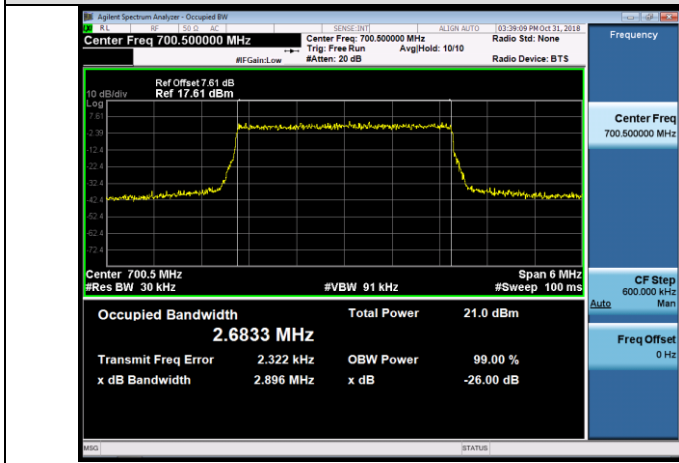

MCH_QPSK_100RB#0

MCH_16QAM_100RB#0

HCH_QPSK_100RB#0

HCH_16QAM_100RB#0

LTE Band 12 Channel Bandwidth: 1.4 MHz

Channel Bandwidth: 3 MHz

LCH_QPSK_15RB#0

LCH_16QAM_15RB#0