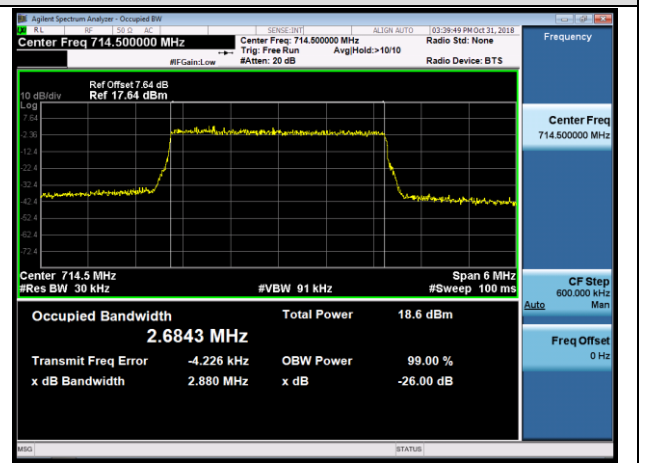

MCH_QPSK_15RB#0

MCH_16QAM_15RB#0

HCH_QPSK_15RB#0

HCH_16QAM_15RB#0

Channel Bandwidth: 5 MHz

Channel Bandwidth: 10 MHz

LCH_QPSK_50RB#0

LCH_16QAM_50RB#0