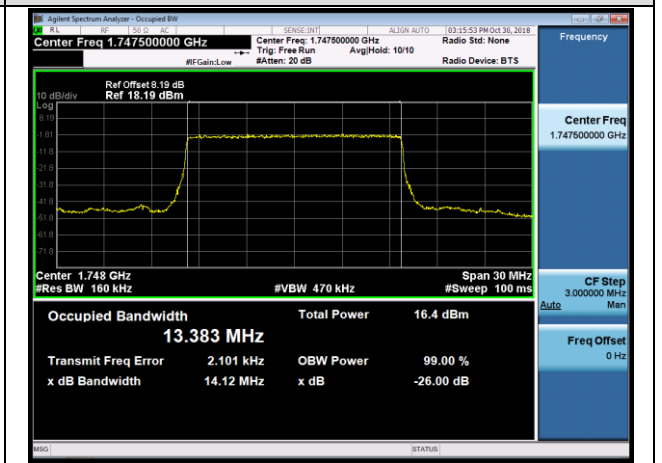

LCH_16QAM_75RB#0

MCH_QPSK_75RB#0

MCH_16QAM_75RB#0

HCH_QPSK_75RB#0

HCH_16QAM_75RB#0

Channel Bandwidth: 20 MHz

LCH_QPSK_100RB#0

LCH_16QAM_100RB#0

MCH_QPSK_100RB#0

MCH_16QAM_100RB#0

HCH_QPSK_100RB#0

HCH_16QAM_100RB#0

LTE Band 12 Channel Bandwidth: 1.4 MHz

Channel Bandwidth: 3 MHz

LCH_QPSK_15RB#0

LCH_16QAM_15RB#0