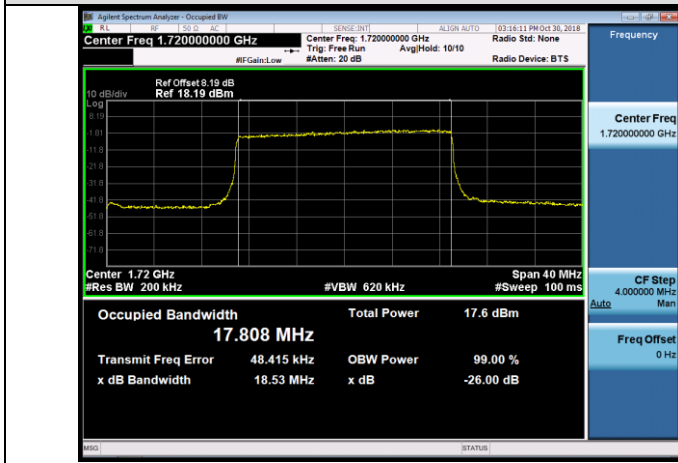

LCH_16QAM_75RB#0

MCH_QPSK_75RB#0

MCH_16QAM_75RB#0

HCH_QPSK_75RB#0

HCH_16QAM_75RB#0

Channel Bandwidth: 20 MHz

LCH_QPSK_100RB#0

LCH_16QAM_100RB#0

MCH_QPSK_100RB#0

MCH_16QAM_100RB#0

HCH_QPSK_100RB#0

HCH_16QAM_100RB#0

LTE Band 12 Channel Bandwidth: 1.4 MHz

Channel Bandwidth: 3 MHz

LCH_QPSK_15RB#0

LCH_16QAM_15RB#0