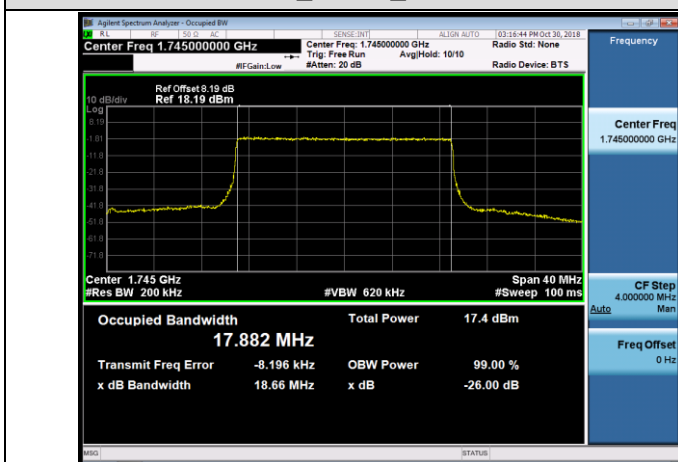

LCH_16QAM_75RB#0

MCH_QPSK_75RB#0

MCH_16QAM_75RB#0

HCH_QPSK_75RB#0

HCH_16QAM_75RB#0

Channel Bandwidth: 20 MHz

LCH_QPSK_100RB#0

LCH_16QAM_100RB#0

MCH_QPSK_100RB#0

MCH_16QAM_100RB#0

HCH_QPSK_100RB#0

HCH_16QAM_100RB#0

LTE Band 12 Channel Bandwidth: 1.4 MHz

Channel Bandwidth: 3 MHz

LCH_QPSK_15RB#0

LCH_16QAM_15RB#0