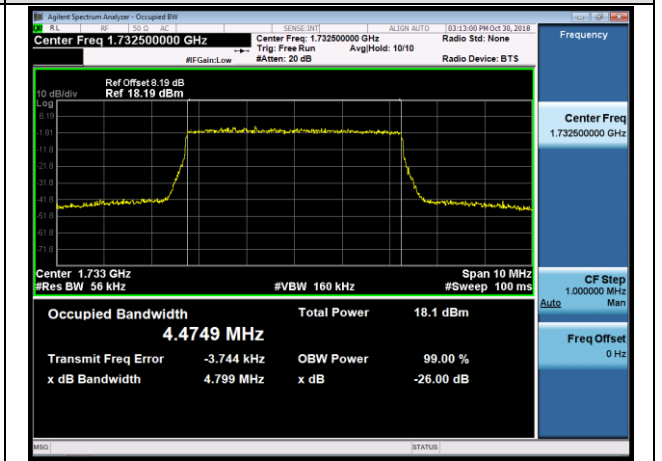

Channel Bandwidth: 5 MHz

LCH_QPSK_25RB#0

LCH_16QAM_25RB#0

MCH_QPSK_25RB#0

MCH_16QAM_25RB#0

HCH_QPSK_25RB#0

HCH_16QAM_25RB#0

Channel Bandwidth: 10 MHz

LCH_QPSK_50RB#0

LCH_16QAM_50RB#0

MCH_QPSK_50RB#0

MCH_16QAM_50RB#0

HCH_QPSK_50RB#0

HCH_16QAM_50RB#0

Channel Bandwidth: 15 MHz

LCH_QPSK_75RB#0