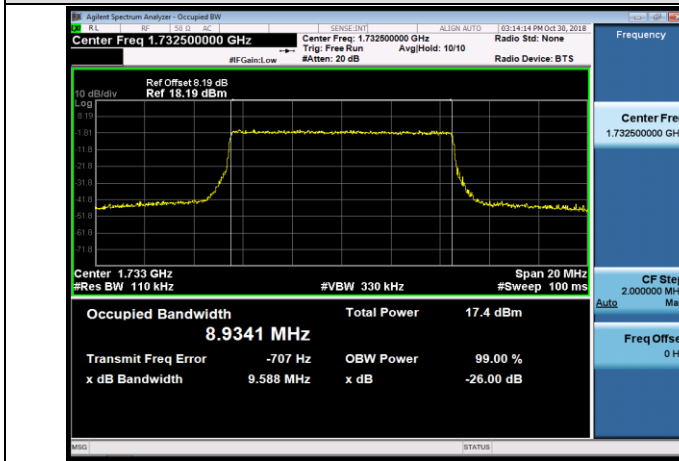

Channel Bandwidth: 5 MHz

LCH_QPSK_25RB#0

LCH_16QAM_25RB#0

MCH_QPSK_25RB#0

MCH_16QAM_25RB#0

HCH_QPSK_25RB#0

HCH_16QAM_25RB#0

Channel Bandwidth: 10 MHz

LCH_QPSK_50RB#0

LCH_16QAM_50RB#0

MCH_QPSK_50RB#0

MCH_16QAM_50RB#0

HCH_QPSK_50RB#0

HCH_16QAM_50RB#0

Channel Bandwidth: 15 MHz

LCH_QPSK_75RB#0