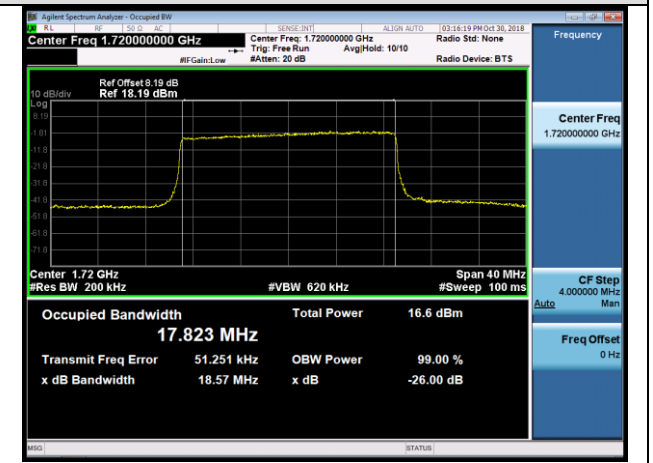

LCH_16QAM_75RB#0

MCH_QPSK_75RB#0

MCH_16QAM_75RB#0

HCH_QPSK_75RB#0

HCH_16QAM_75RB#0

Channel Bandwidth: 20 MHz

LCH_QPSK_100RB#0

LCH_16QAM_100RB#0

MCH_QPSK_100RB#0

MCH_16QAM_100RB#0

HCH_QPSK_100RB#0

HCH_16QAM_100RB#0

LTE Band 12 Channel Bandwidth: 1.4 MHz

Channel Bandwidth: 3 MHz

LCH_QPSK_15RB#0

LCH_16QAM_15RB#0