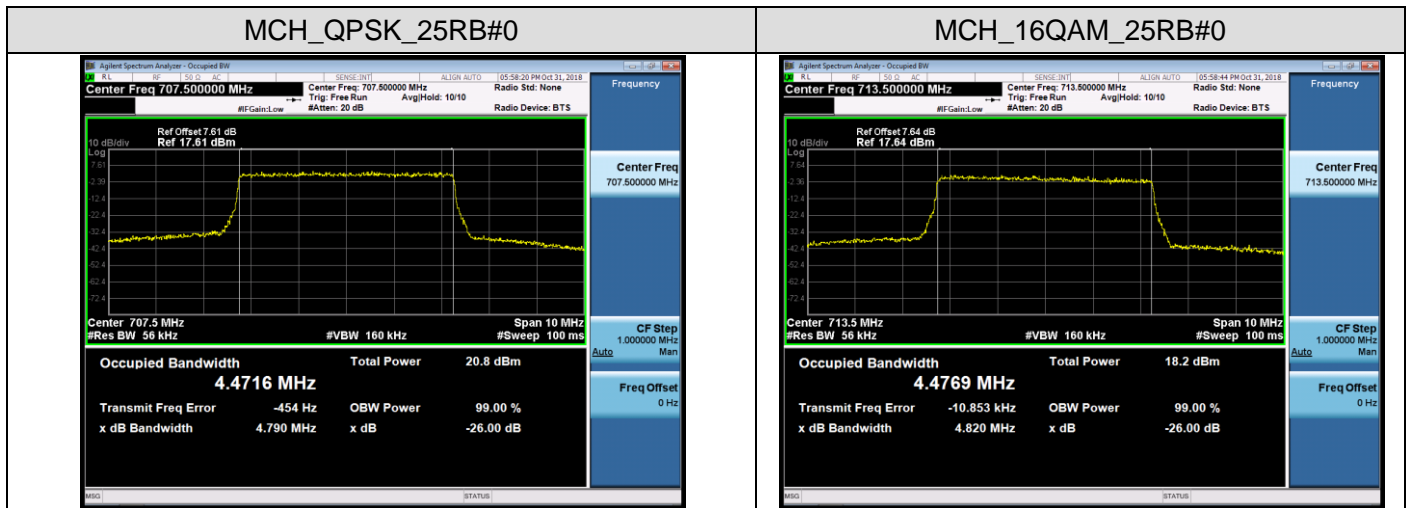

MCH_QPSK_15RB#0

MCH_16QAM_15RB#0

HCH_QPSK_15RB#0

HCH_16QAM_15RB#0

Channel Bandwidth: 5 MHz

Channel Bandwidth: 10 MHz

LCH_QPSK_50RB#0

LCH_16QAM_50RB#0