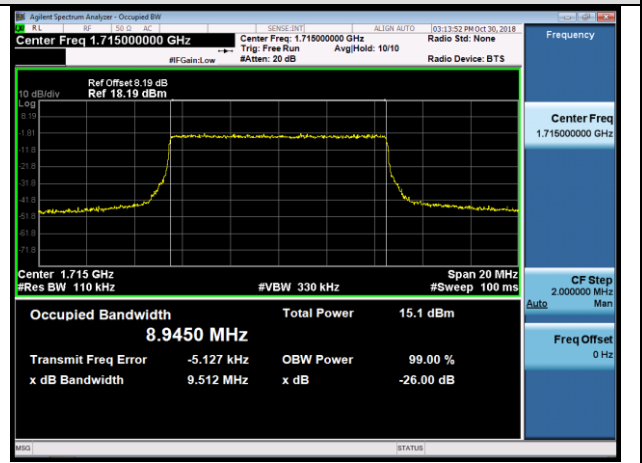

LCH_16QAM_50RB#0