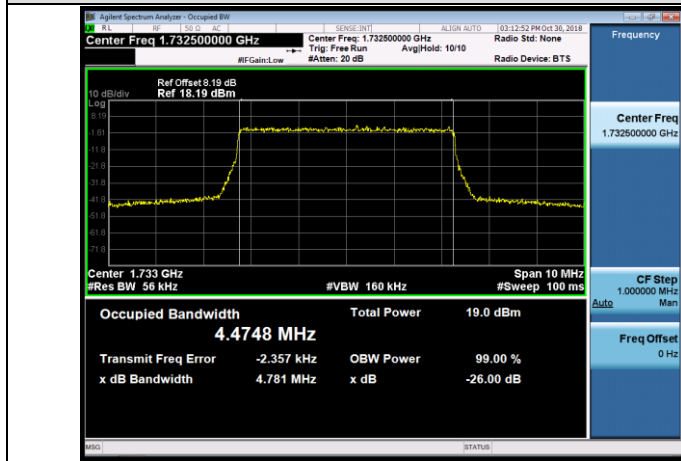

Channel Bandwidth: 5 MHz

LCH_QPSK_25RB#0

LCH_16QAM_25RB#0

MCH_QPSK_25RB#0

MCH_16QAM_25RB#0

HCH_QPSK_25RB#0

HCH_16QAM_25RB#0

Channel Bandwidth: 10 MHz

LCH_QPSK_50RB#0

LCH_16QAM_50RB#0

MCH_QPSK_50RB#0

MCH_16QAM_50RB#0

HCH_QPSK_50RB#0

HCH_16QAM_50RB#0

Channel Bandwidth: 15 MHz

LCH_QPSK_75RB#0