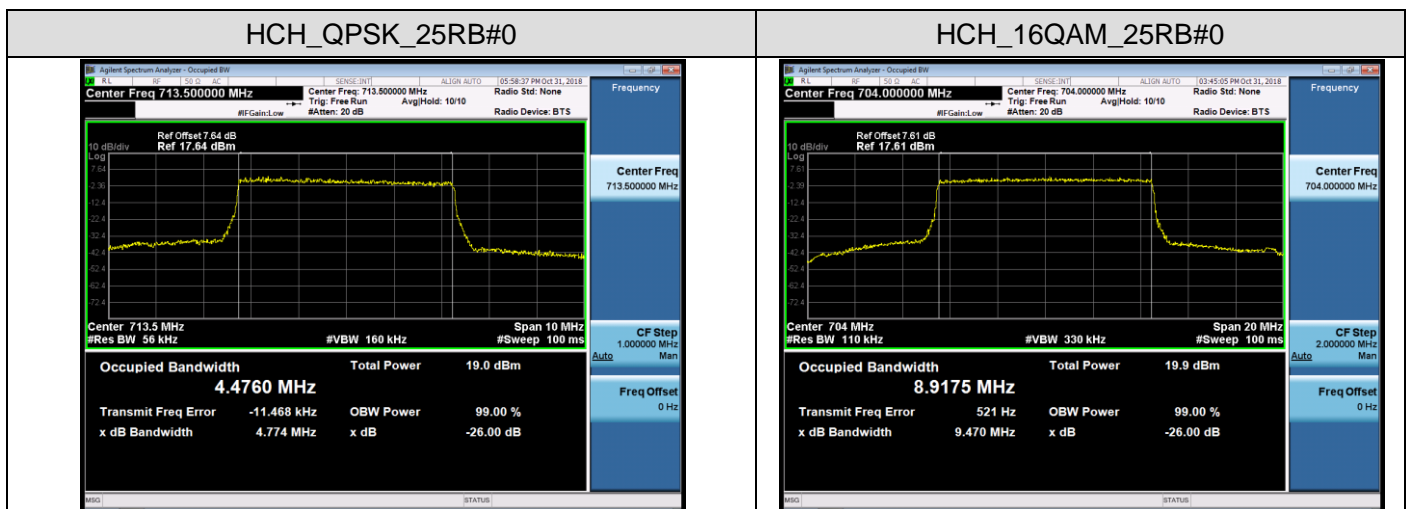

MCH_QPSK_15RB#0

MCH_16QAM_15RB#0

HCH_QPSK_15RB#0

HCH_16QAM_15RB#0

Channel Bandwidth: 5 MHz

Channel Bandwidth: 10 MHz

LCH_QPSK_50RB#0

LCH_16QAM_50RB#0