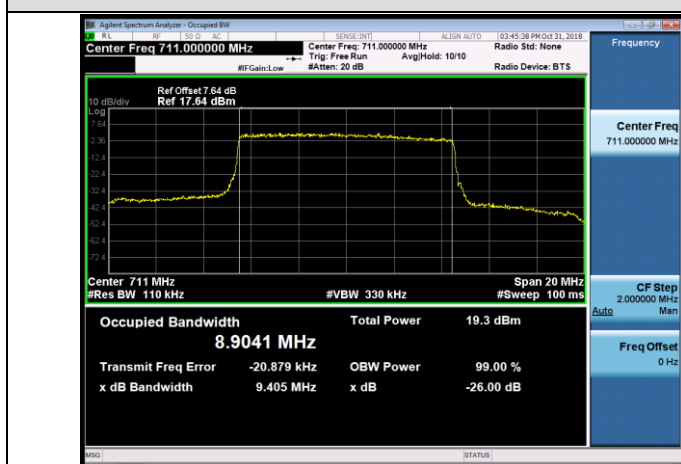

HCH_QPSK_50RB#0