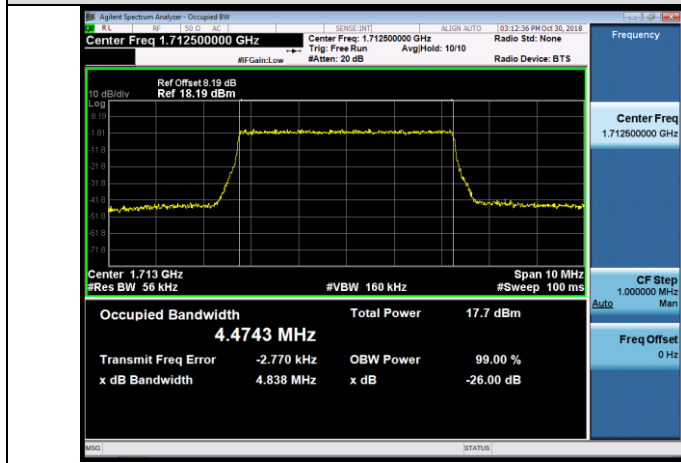

Channel Bandwidth: 5 MHz

LCH_QPSK_25RB#0

LCH_16QAM_25RB#0

MCH_QPSK_25RB#0

MCH_16QAM_25RB#0

HCH_QPSK_25RB#0

HCH_16QAM_25RB#0

Channel Bandwidth: 10 MHz

LCH_QPSK_50RB#0

LCH_16QAM_50RB#0

MCH_QPSK_50RB#0

MCH_16QAM_50RB#0

HCH_QPSK_50RB#0

HCH_16QAM_50RB#0

Channel Bandwidth: 15 MHz

LCH_QPSK_75RB#0