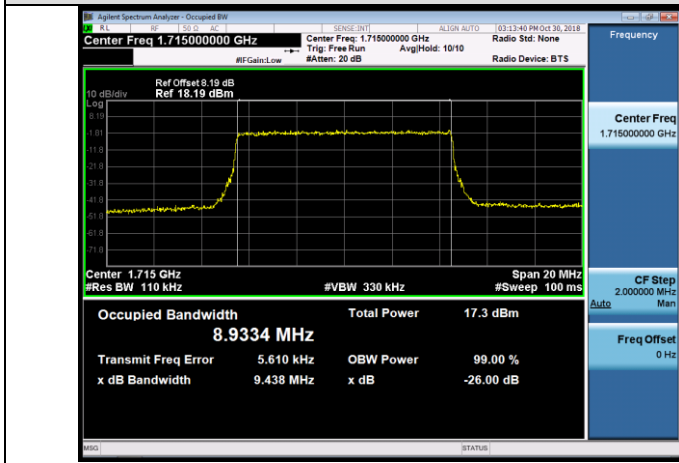

Channel Bandwidth: 5 MHz

LCH_QPSK_25RB#0

LCH_16QAM_25RB#0

MCH_QPSK_25RB#0

MCH_16QAM_25RB#0

HCH_QPSK_25RB#0

HCH_16QAM_25RB#0

Channel Bandwidth: 10 MHz

LCH_QPSK_50RB#0

LCH_16QAM_50RB#0

MCH_QPSK_50RB#0

MCH_16QAM_50RB#0

HCH_QPSK_50RB#0

HCH_16QAM_50RB#0

Channel Bandwidth: 15 MHz

LCH_QPSK_75RB#0