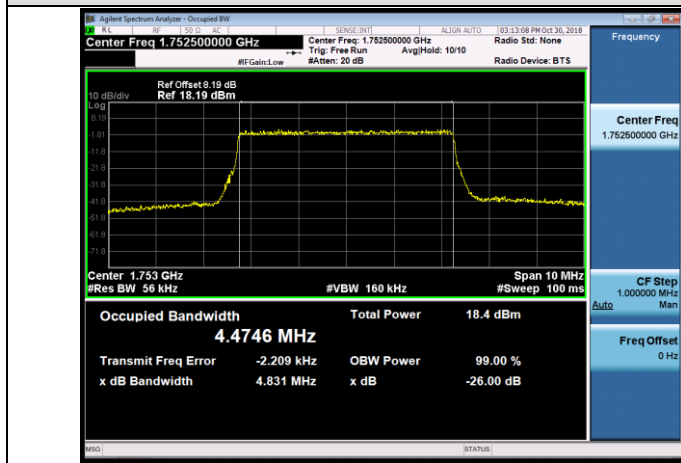

Channel Bandwidth: 5 MHz

LCH_QPSK_25RB#0

LCH_16QAM_25RB#0

MCH_QPSK_25RB#0

MCH_16QAM_25RB#0

HCH_QPSK_25RB#0

HCH_16QAM_25RB#0

Channel Bandwidth: 10 MHz

LCH_QPSK_50RB#0

LCH_16QAM_50RB#0

MCH_QPSK_50RB#0

MCH_16QAM_50RB#0

HCH_QPSK_50RB#0

HCH_16QAM_50RB#0

Channel Bandwidth: 15 MHz

LCH_QPSK_75RB#0