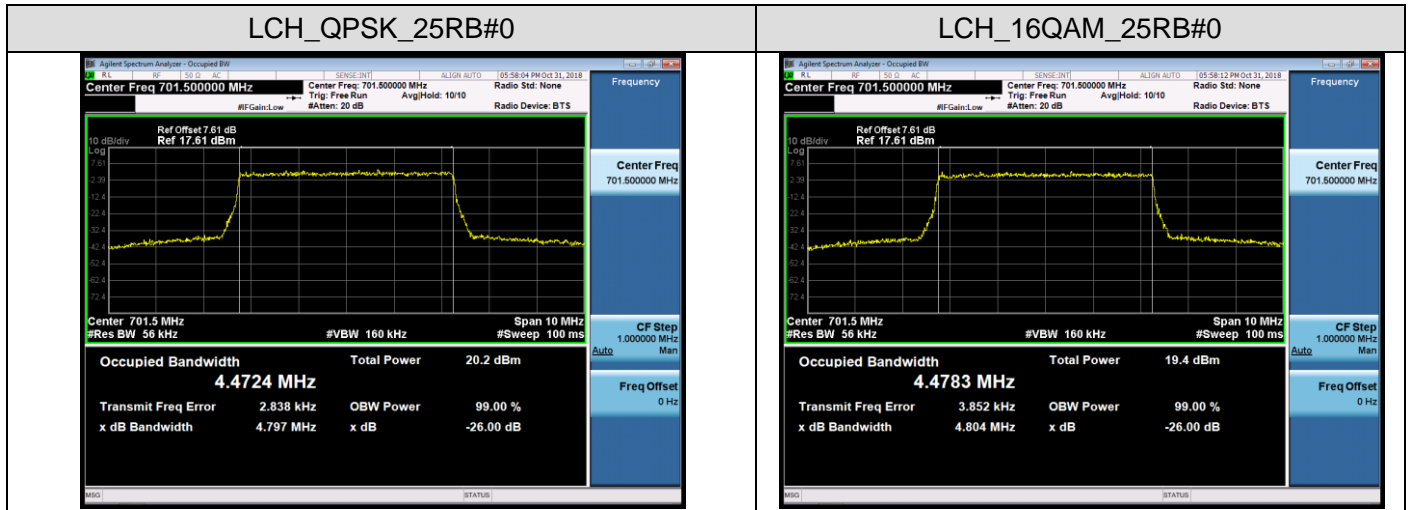

MCH_QPSK_100RB#0

MCH_16QAM_100RB#0

HCH_QPSK_100RB#0

HCH_16QAM_100RB#0

LTE Band 12 Channel Bandwidth: 1.4 MHz

Channel Bandwidth: 3 MHz

LCH_QPSK_15RB#0

LCH_16QAM_15RB#0

MCH_QPSK_15RB#0

MCH_16QAM_15RB#0

HCH_QPSK_15RB#0

HCH_16QAM_15RB#0

Channel Bandwidth: 5 MHz

Channel Bandwidth: 10 MHz

LCH_QPSK_50RB#0

LCH_16QAM_50RB#0