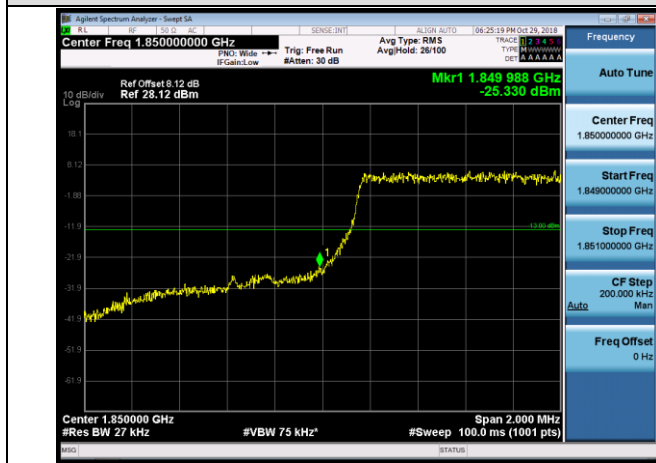

MCH_QPSK_50RB#0

MCH_16QAM_50RB#0

HCH_QPSK_50RB#0

HCH_16QAM_50RB#0

APPENDIX CTEST PLOTS FOR BAND EDGES LTE BAND 2

Channel Bandwidth: 1.4 MHz

LCH_QPSK_6RB#0

LCH_16QAM_6RB#0