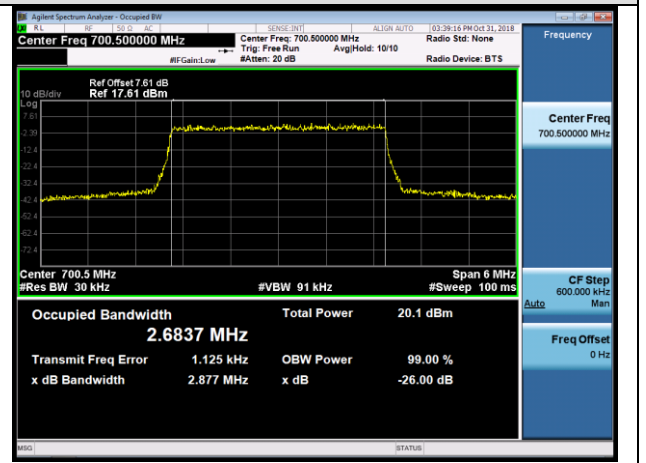

MCH_QPSK_100RB#0

MCH_16QAM_100RB#0

HCH_QPSK_100RB#0

HCH_16QAM_100RB#0

LTE Band 12 Channel Bandwidth: 1.4 MHz

Channel Bandwidth: 3 MHz

LCH_QPSK_15RB#0

LCH_16QAM_15RB#0