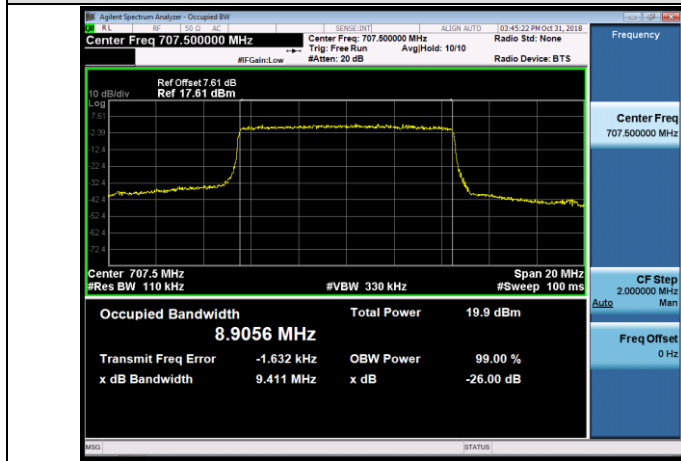

MCH_QPSK_50RB#0