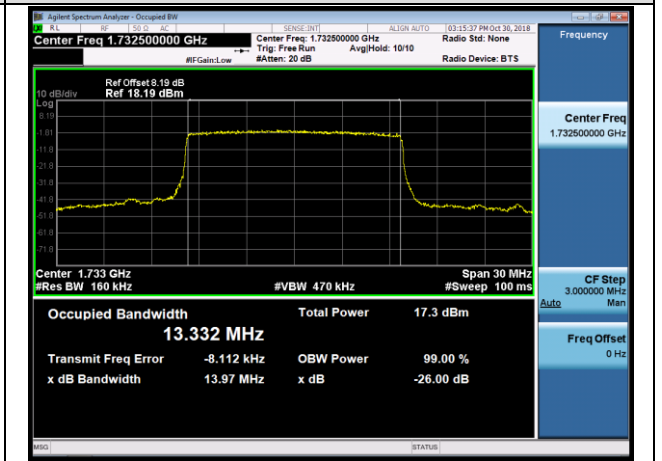

MCH_16QAM_75RB#0