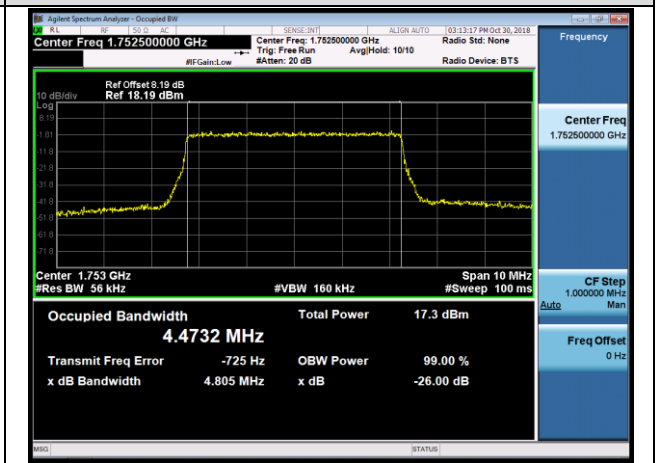

Channel Bandwidth: 5 MHz

LCH_QPSK_25RB#0

LCH_16QAM_25RB#0

MCH_QPSK_25RB#0

MCH_16QAM_25RB#0

HCH_QPSK_25RB#0

HCH_16QAM_25RB#0

Channel Bandwidth: 10 MHz

LCH_QPSK_50RB#0

LCH_16QAM_50RB#0

MCH_QPSK_50RB#0

MCH_16QAM_50RB#0

HCH_QPSK_50RB#0

HCH_16QAM_50RB#0

Channel Bandwidth: 15 MHz

LCH_QPSK_75RB#0