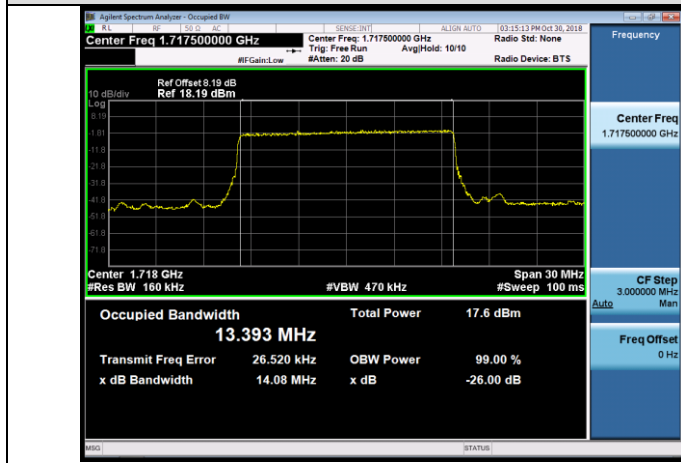

LCH_QPSK_50RB#0

LCH_16QAM_50RB#0

MCH_QPSK_50RB#0

MCH_16QAM_50RB#0

HCH_QPSK_50RB#0

HCH_16QAM_50RB#0

Channel Bandwidth: 15 MHz

LCH_QPSK_75RB#0