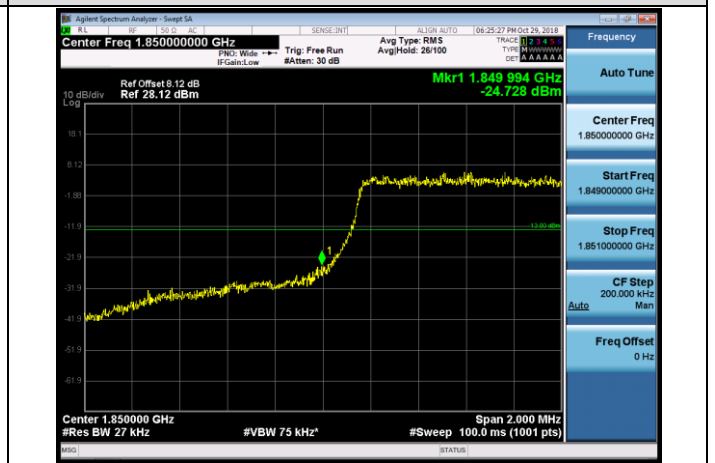

MCH_QPSK_50RB#0

MCH_16QAM_50RB#0

HCH_QPSK_50RB#0

HCH_16QAM_50RB#0

APPENDIX CTEST PLOTS FOR BAND EDGES LTE BAND 2

Channel Bandwidth: 1.4 MHz

LCH_QPSK_6RB#0

LCH_16QAM_6RB#0