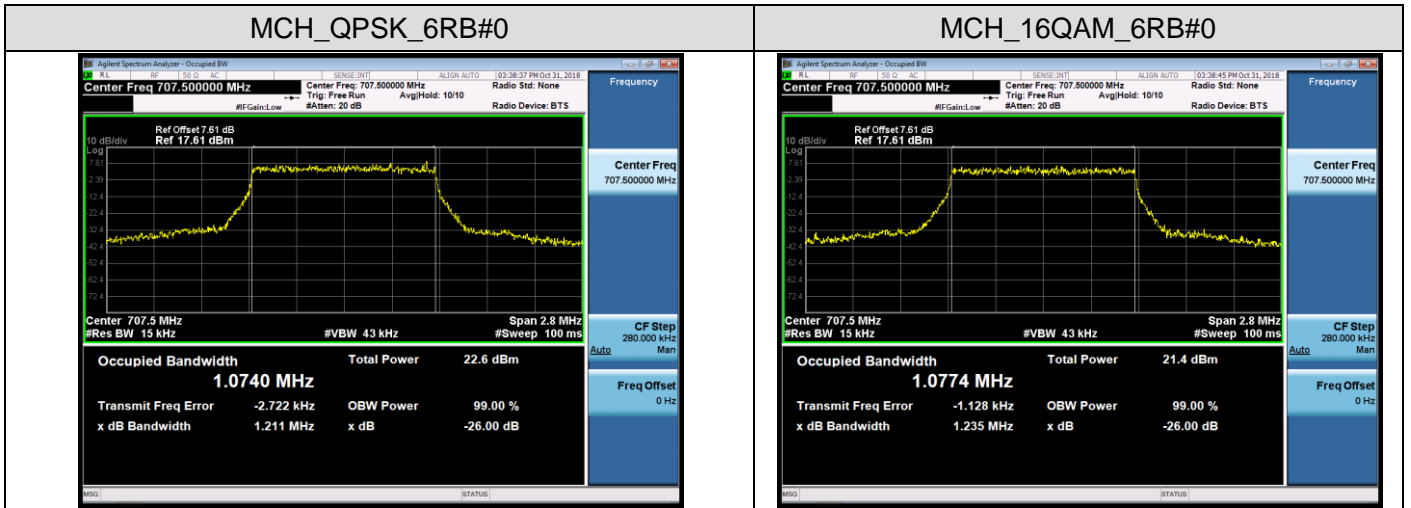

MCH_QPSK_100RB#0

MCH_16QAM_100RB#0

HCH_QPSK_100RB#0

HCH_16QAM_100RB#0

LTE Band 12 Channel Bandwidth: 1.4 MHz

Channel Bandwidth: 3 MHz

LCH_QPSK_15RB#0

LCH_16QAM_15RB#0