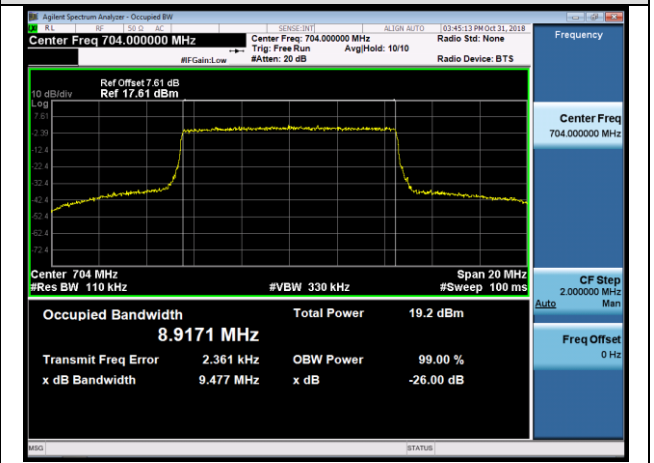

MCH_QPSK_15RB#0

MCH_16QAM_15RB#0

HCH_QPSK_15RB#0

HCH_16QAM_15RB#0

Channel Bandwidth: 5 MHz

Channel Bandwidth: 10 MHz

LCH_QPSK_50RB#0

LCH_16QAM_50RB#0