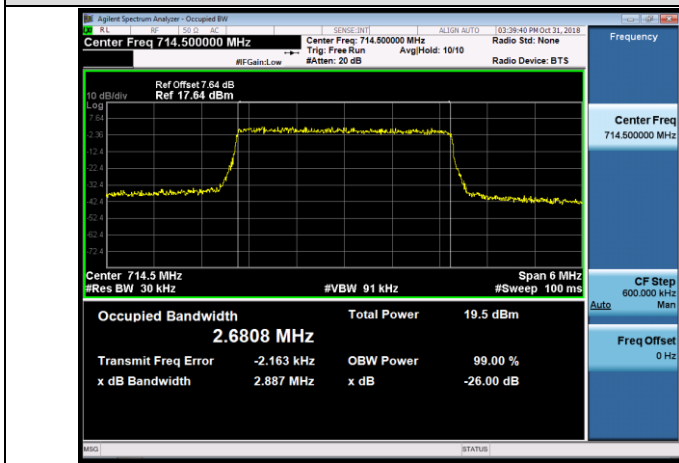

HCH_QPSK_15RB#0