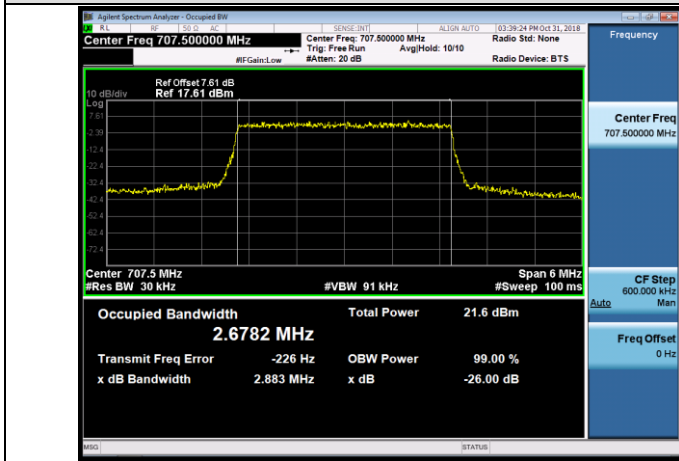

MCH_QPSK_15RB#0