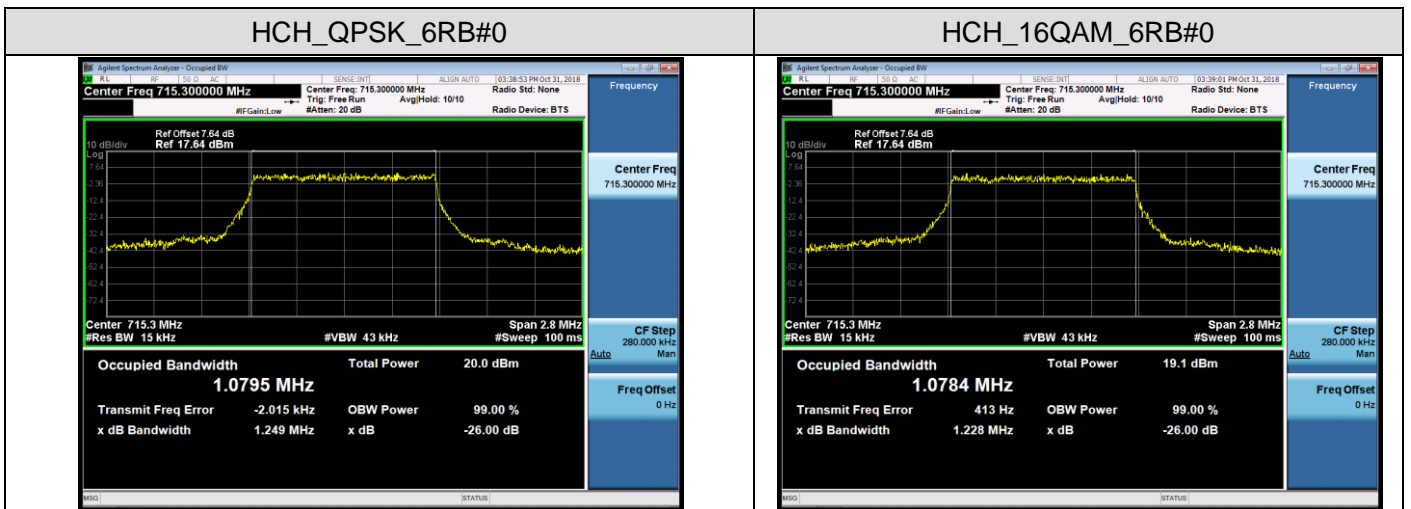

MCH_QPSK_100RB#0

MCH_16QAM_100RB#0

HCH_QPSK_100RB#0

HCH_16QAM_100RB#0

LTE Band 12 Channel Bandwidth: 1.4 MHz

Channel Bandwidth: 3 MHz

LCH_QPSK_15RB#0

LCH_16QAM_15RB#0