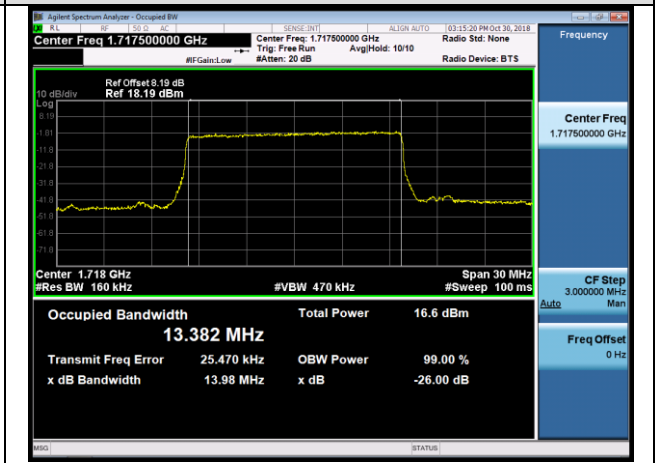

LCH_16QAM_75RB#0