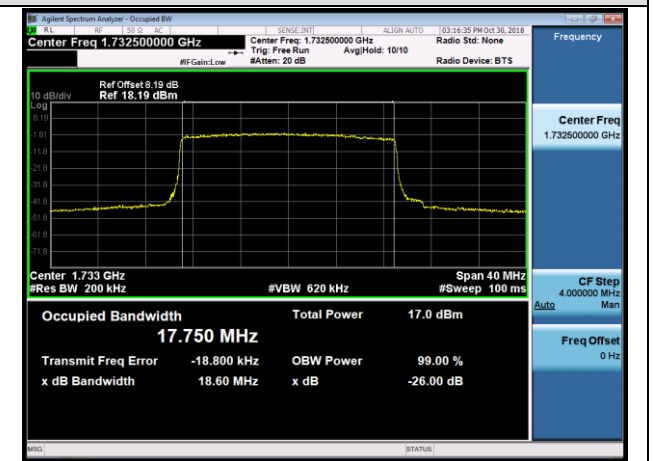

LCH_16QAM_75RB#0

MCH_QPSK_75RB#0

MCH_16QAM_75RB#0

HCH_QPSK_75RB#0

HCH_16QAM_75RB#0

Channel Bandwidth: 20 MHz

LCH_QPSK_100RB#0

LCH_16QAM_100RB#0

MCH_QPSK_100RB#0

MCH_16QAM_100RB#0

HCH_QPSK_100RB#0

HCH_16QAM_100RB#0

LTE Band 12 Channel Bandwidth: 1.4 MHz

Channel Bandwidth: 3 MHz

LCH_QPSK_15RB#0

LCH_16QAM_15RB#0