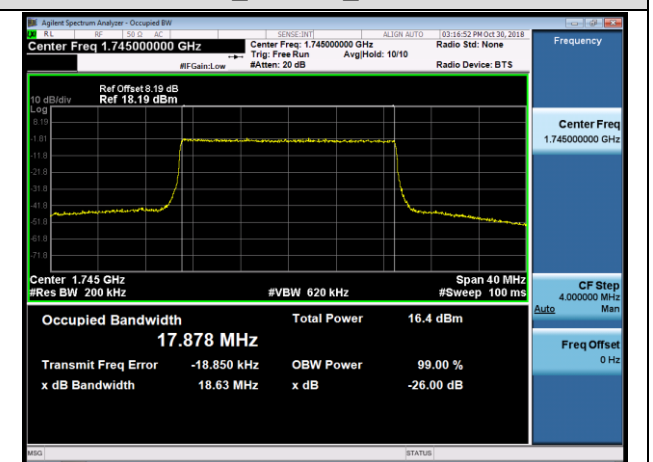

MCH_QPSK_100RB#0

MCH_16QAM_100RB#0

HCH_QPSK_100RB#0

HCH_16QAM_100RB#0

LTE Band 12 Channel Bandwidth: 1.4 MHz

Channel Bandwidth: 3 MHz

LCH_QPSK_15RB#0

LCH_16QAM_15RB#0