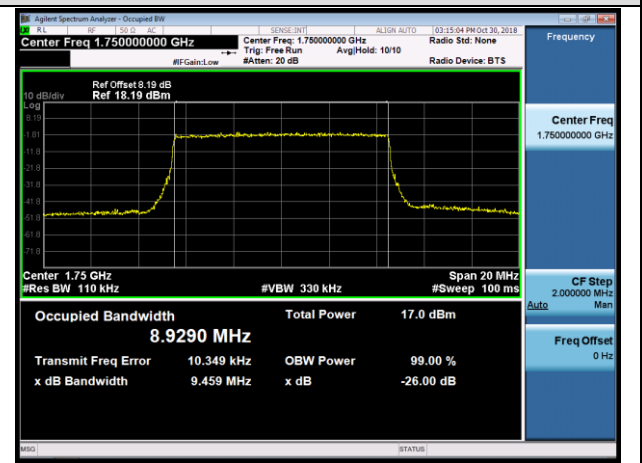

LCH_QPSK_50RB#0

LCH_16QAM_50RB#0

MCH_QPSK_50RB#0

MCH_16QAM_50RB#0

HCH_QPSK_50RB#0

HCH_16QAM_50RB#0

Channel Bandwidth: 15 MHz

LCH_QPSK_75RB#0