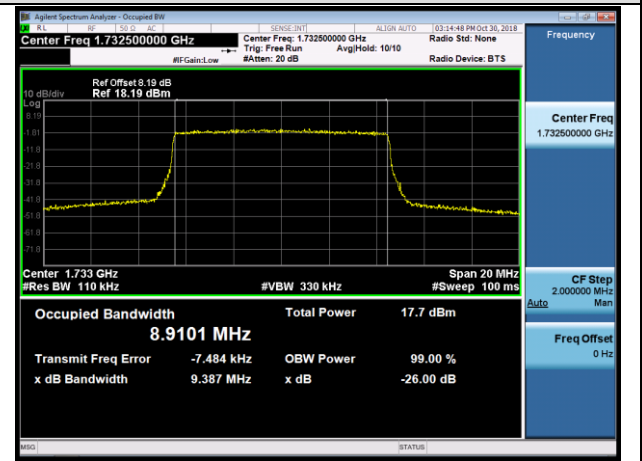

LCH_QPSK_50RB#0

LCH_16QAM_50RB#0

MCH_QPSK_50RB#0

MCH_16QAM_50RB#0

HCH_QPSK_50RB#0

HCH_16QAM_50RB#0

Channel Bandwidth: 15 MHz

LCH_QPSK_75RB#0