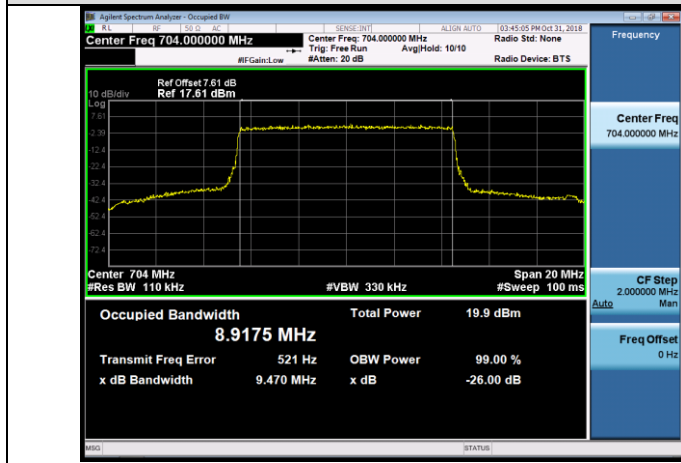

MCH_QPSK_15RB#0

MCH_16QAM_15RB#0

HCH_QPSK_15RB#0

HCH_16QAM_15RB#0

Channel Bandwidth: 5 MHz

Channel Bandwidth: 10 MHz

LCH_QPSK_50RB#0

LCH_16QAM_50RB#0