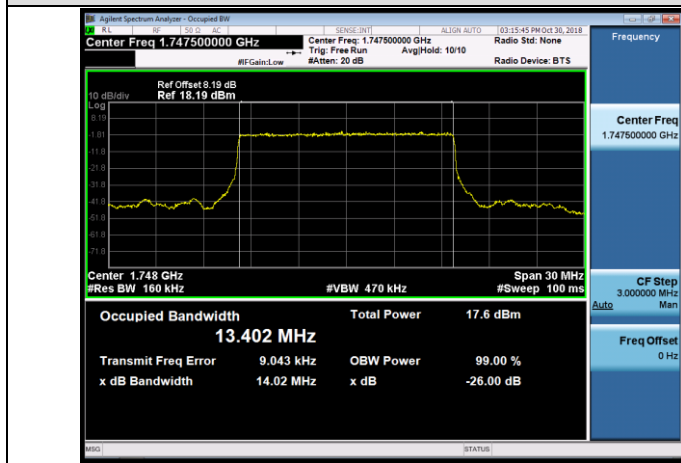

LCH_16QAM_75RB#0

MCH_QPSK_75RB#0

MCH_16QAM_75RB#0

HCH_QPSK_75RB#0

HCH_16QAM_75RB#0

Channel Bandwidth: 20 MHz

LCH_QPSK_100RB#0

LCH_16QAM_100RB#0

MCH_QPSK_100RB#0

MCH_16QAM_100RB#0

HCH_QPSK_100RB#0

HCH_16QAM_100RB#0

LTE Band 12 Channel Bandwidth: 1.4 MHz

Channel Bandwidth: 3 MHz

LCH_QPSK_15RB#0

LCH_16QAM_15RB#0