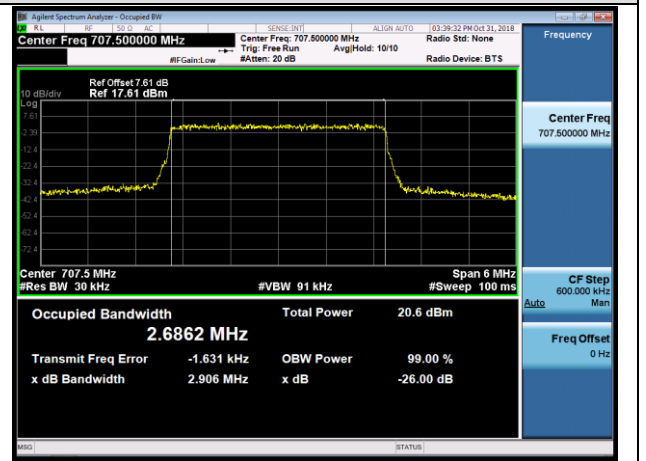

MCH_16QAM_15RB#0