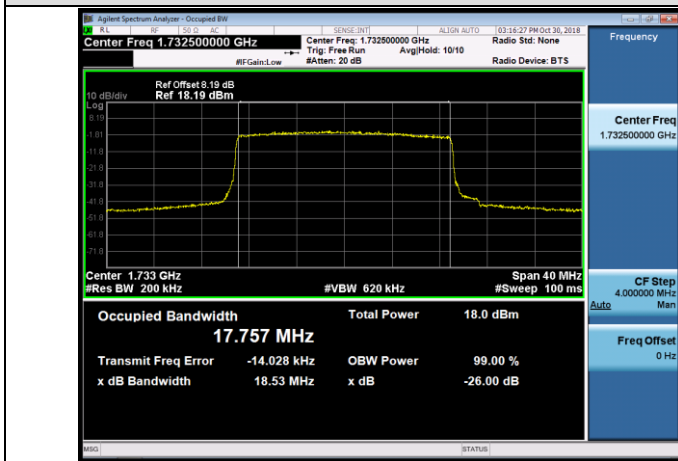

LCH_16QAM_75RB#0

MCH_QPSK_75RB#0

MCH_16QAM_75RB#0

HCH_QPSK_75RB#0

HCH_16QAM_75RB#0

Channel Bandwidth: 20 MHz

LCH_QPSK_100RB#0

LCH_16QAM_100RB#0

MCH_QPSK_100RB#0

MCH_16QAM_100RB#0

HCH_QPSK_100RB#0

HCH_16QAM_100RB#0

LTE Band 12 Channel Bandwidth: 1.4 MHz

Channel Bandwidth: 3 MHz

LCH_QPSK_15RB#0

LCH_16QAM_15RB#0