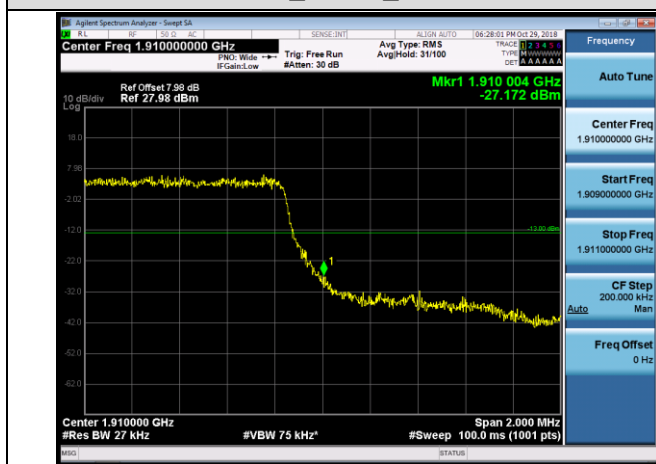

HCH_QPSK_6RB#0