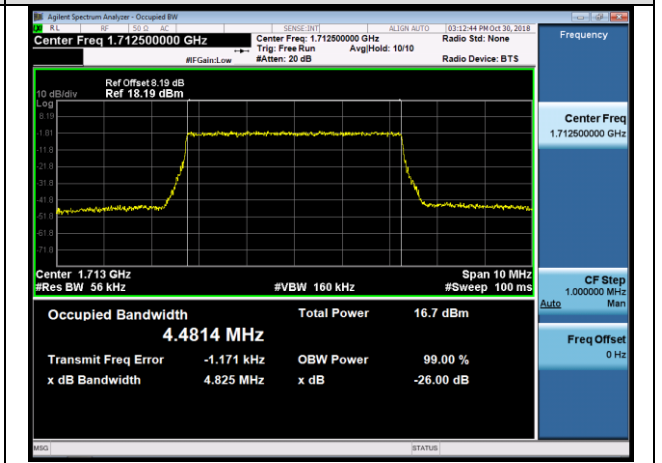

Channel Bandwidth: 5 MHz

LCH_QPSK_25RB#0

LCH_16QAM_25RB#0

MCH_QPSK_25RB#0

MCH_16QAM_25RB#0

HCH_QPSK_25RB#0

HCH_16QAM_25RB#0

Channel Bandwidth: 10 MHz

LCH_QPSK_50RB#0

LCH_16QAM_50RB#0

MCH_QPSK_50RB#0

MCH_16QAM_50RB#0

HCH_QPSK_50RB#0

HCH_16QAM_50RB#0

Channel Bandwidth: 15 MHz

LCH_QPSK_75RB#0