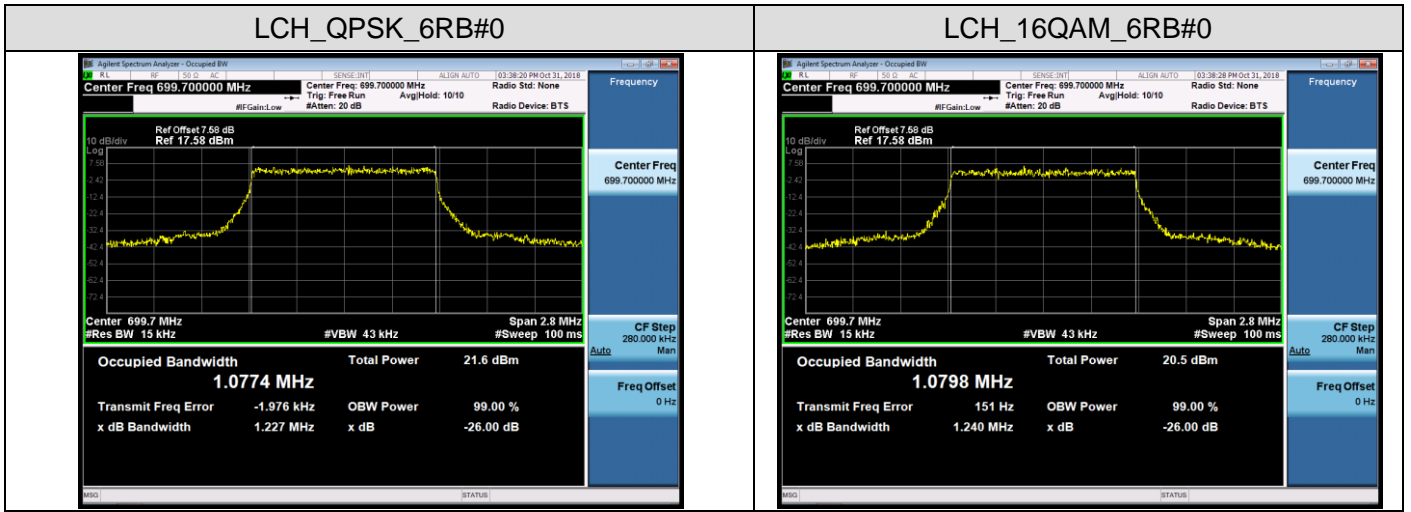

MCH_QPSK_100RB#0

MCH_16QAM_100RB#0

HCH_QPSK_100RB#0

HCH_16QAM_100RB#0

LTE Band 12 Channel Bandwidth: 1.4 MHz

Channel Bandwidth: 3 MHz

LCH_QPSK_15RB#0

LCH_16QAM_15RB#0