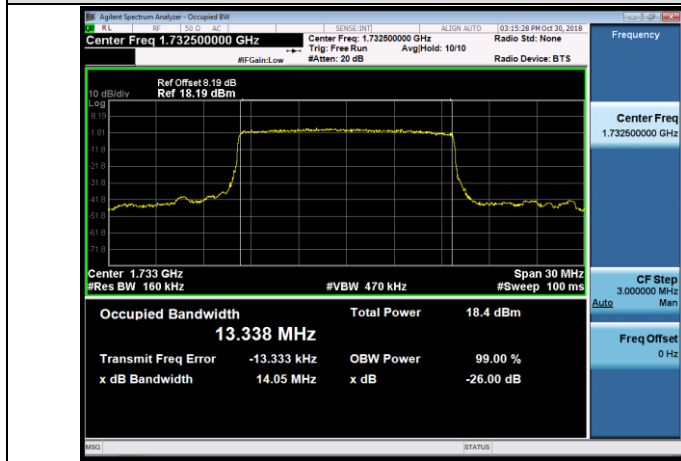

MCH_QPSK_75RB#0