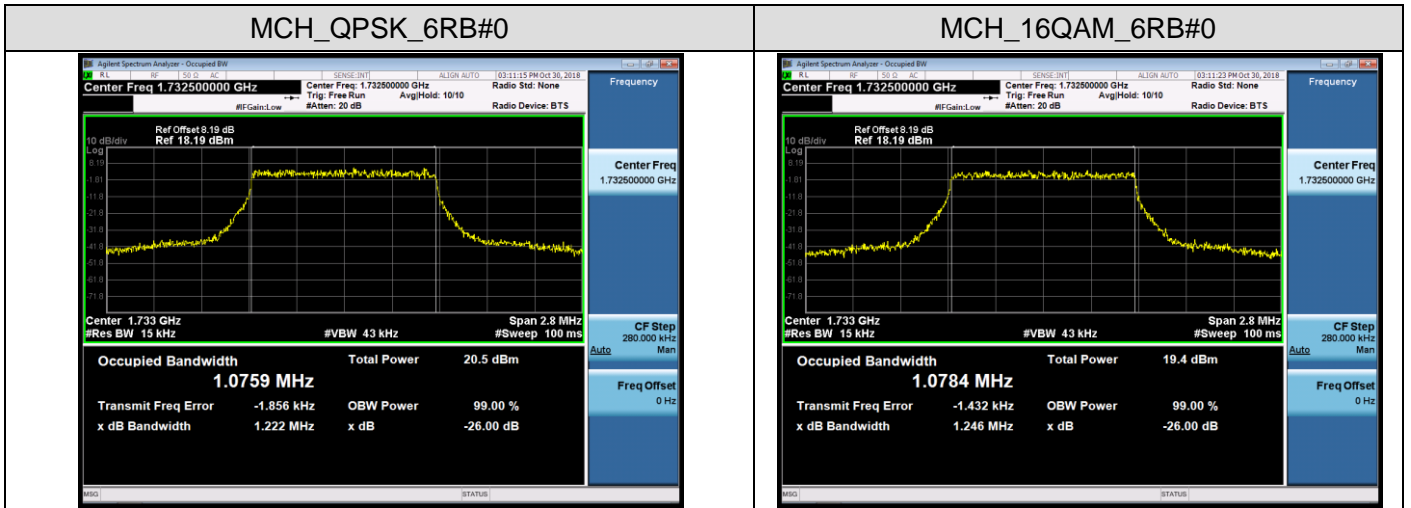

HCH_QPSK_75RB#0

HCH_16QAM_75RB#0

Channel Bandwidth: 20 MHz

LCH_QPSK_100RB#0

LCH_16QAM_100RB#0

MCH_QPSK_100RB#0

MCH_16QAM_100RB#0

HCH_QPSK_100RB#0

HCH_16QAM_100RB#0

LTE Band 4

Channel Bandwidth: 1.4 MHz

Channel Bandwidth: 3 MHz

LCH_QPSK_15RB#0

LCH_16QAM_15RB#0

MCH_QPSK_15RB#0

MCH_16QAM_15RB#0