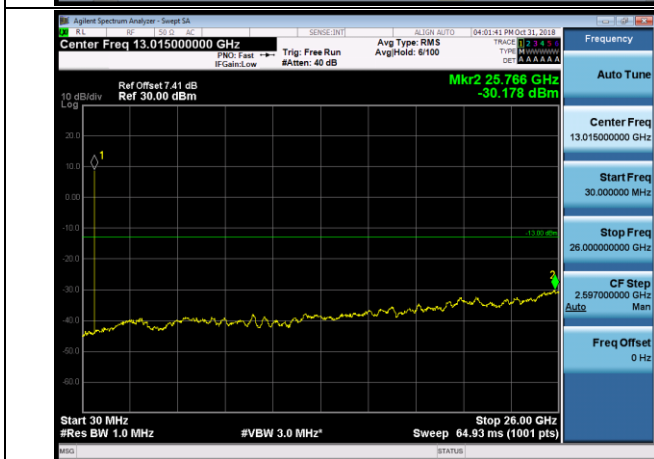

1.4MHz_MCH_QPSK_1RB#0

10MHz_MCH_QPSK_1RB#0

1.4MHz_HCH_QPSK_1RB#0

10MHz_HCH_QPSK_1RB#0

**APPENDIX B TEST PLOTS FOR OCCUPIED BANDWIDTH (99%)
EMISSION BANDWIDTH (-26dBC)
LTE Band 2 Channel Bandwidth: 1.4 MHz**

LCH_QPSK_6RB#0

LCH_16QAM_6RB#0

MCH_QPSK_6RB#0

MCH_16QAM_6RB#0

HCH_QPSK_6RB#0

HCH_16QAM_6RB#0

Channel Bandwidth: 3 MHz

LCH_QPSK_15RB#0