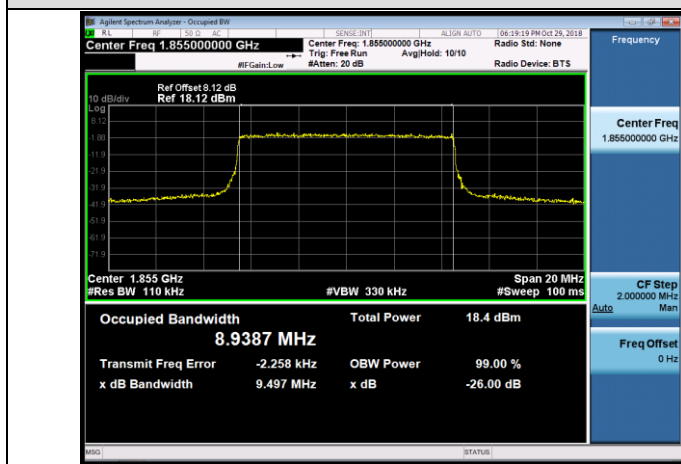

MCH_QPSK_25RB#0

MCH_16QAM_25RB#0

HCH_QPSK_25RB#0

HCH_16QAM_25RB#0

Channel Bandwidth: 10 MHz

LCH_QPSK_50RB#0

LCH_16QAM_50RB#0

MCH_QPSK_50RB#0