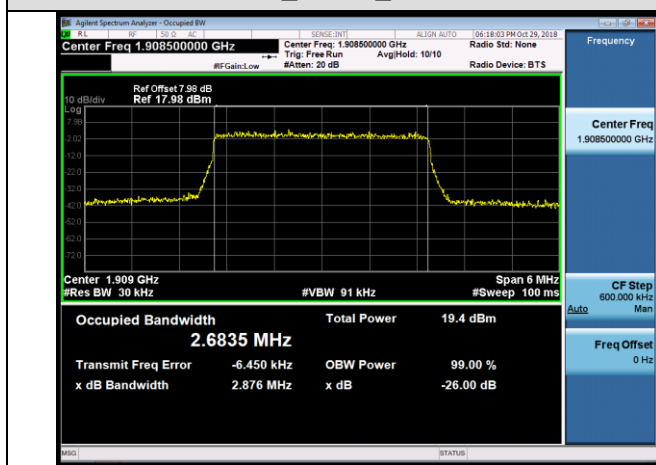

LCH_16QAM_15RB#0

MCH_QPSK_15RB#0

MCH_16QAM_15RB#0

HCH_QPSK_15RB#0

HCH_16QAM_15RB#0

Channel Bandwidth: 5 MHz

LCH_QPSK_25RB#0

LCH_16QAM_25RB#0