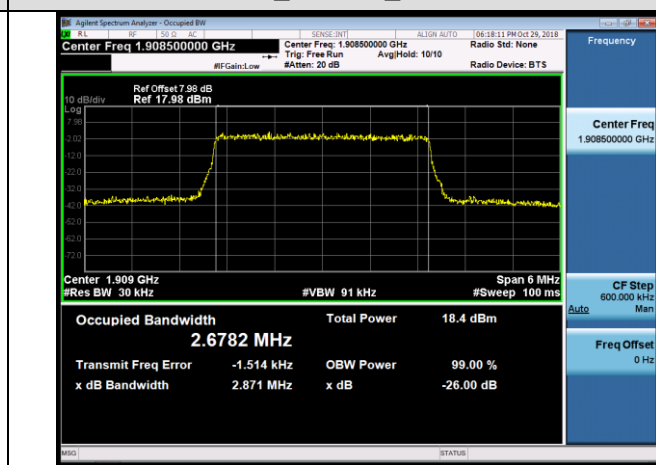

LCH_16QAM_15RB#0

MCH_QPSK_15RB#0

MCH_16QAM_15RB#0

HCH_QPSK_15RB#0

HCH_16QAM_15RB#0

Channel Bandwidth: 5 MHz

LCH_QPSK_25RB#0

LCH_16QAM_25RB#0