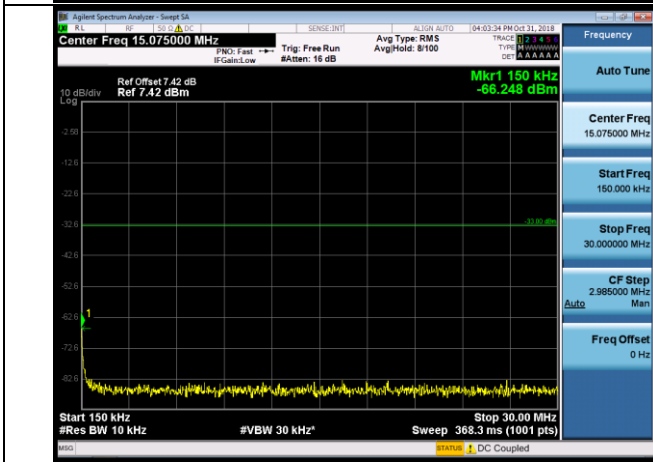

1.4MHz_MCH_QPSK_1RB#0

10MHz_MCH_QPSK_1RB#0

1.4MHz_HCH_QPSK_1RB#0

10MHz_HCH_QPSK_1RB#0

**APPENDIX B TEST PLOTS FOR OCCUPIED BANDWIDTH (99%)
EMISSION BANDWIDTH (-26dBC)
LTE Band 2 Channel Bandwidth: 1.4 MHz**

LCH_QPSK_6RB#0

LCH_16QAM_6RB#0

MCH_QPSK_6RB#0

MCH_16QAM_6RB#0

HCH_QPSK_6RB#0

HCH_16QAM_6RB#0

Channel Bandwidth: 3 MHz

LCH_QPSK_15RB#0