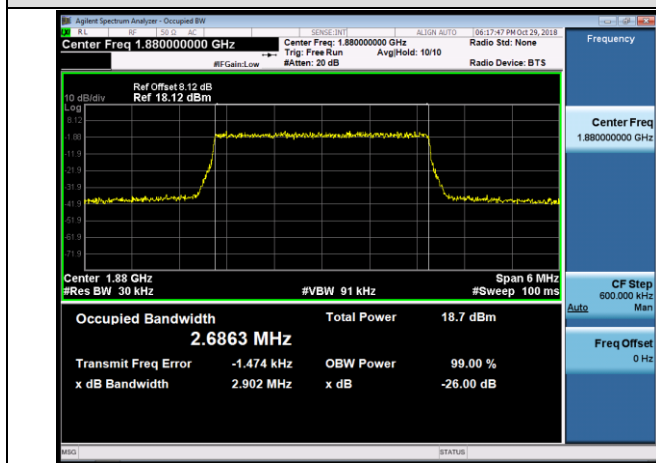

MCH_QPSK_15RB#0