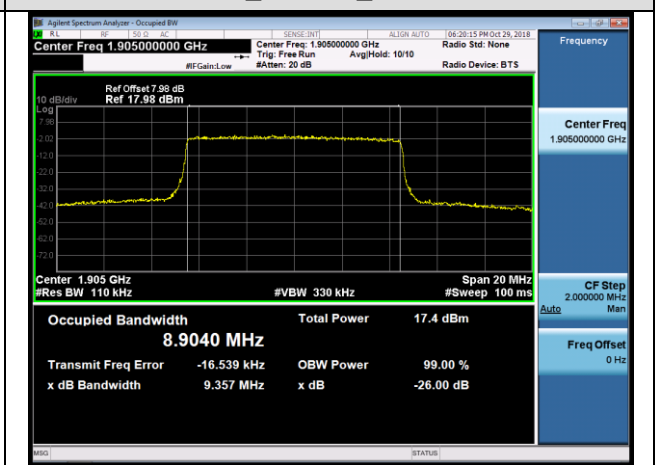

HCH_16QAM_50RB#0