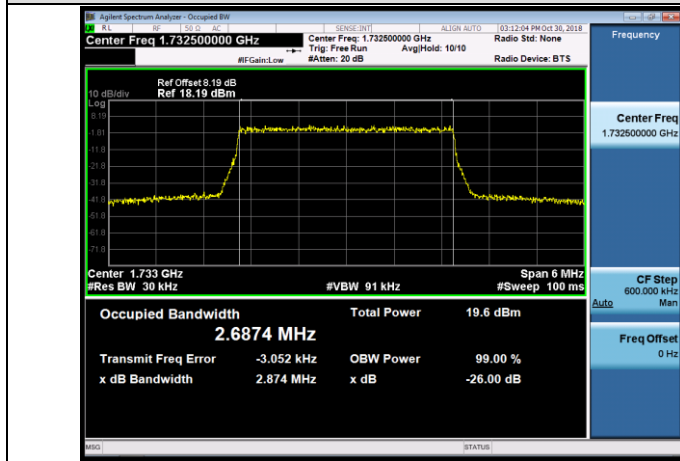

HCH_16QAM_100RB#0

LTE Band 4

Channel Bandwidth: 1.4 MHz

Channel Bandwidth: 3 MHz

LCH_QPSK_15RB#0

LCH_16QAM_15RB#0

MCH_QPSK_15RB#0

MCH_16QAM_15RB#0