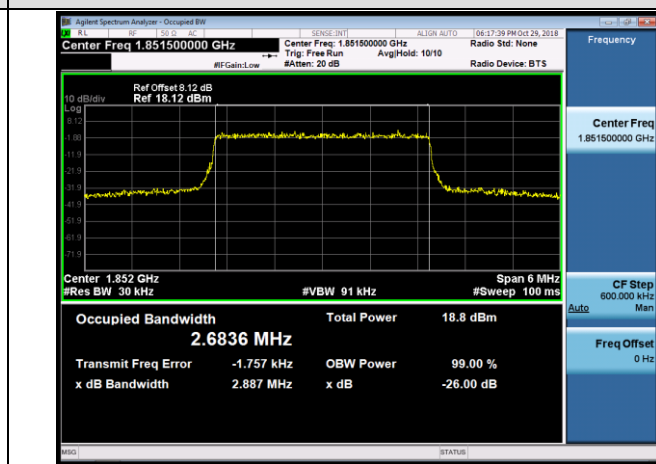

LCH_16QAM_15RB#0