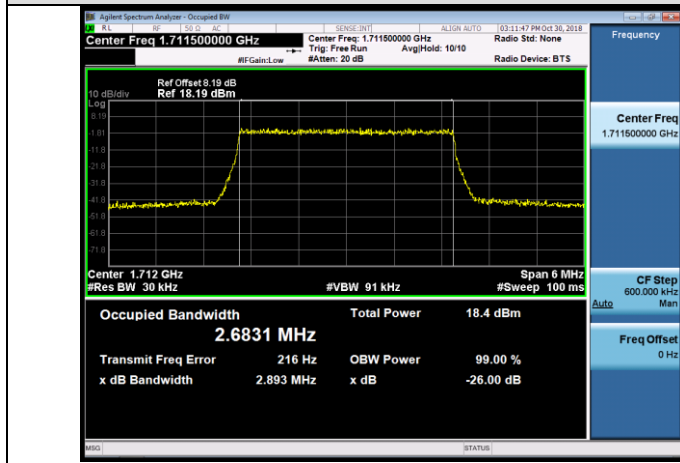

HCH_16QAM_100RB#0

LTE Band 4

Channel Bandwidth: 1.4 MHz

Channel Bandwidth: 3 MHz

LCH_QPSK_15RB#0

LCH_16QAM_15RB#0

MCH_QPSK_15RB#0

MCH_16QAM_15RB#0