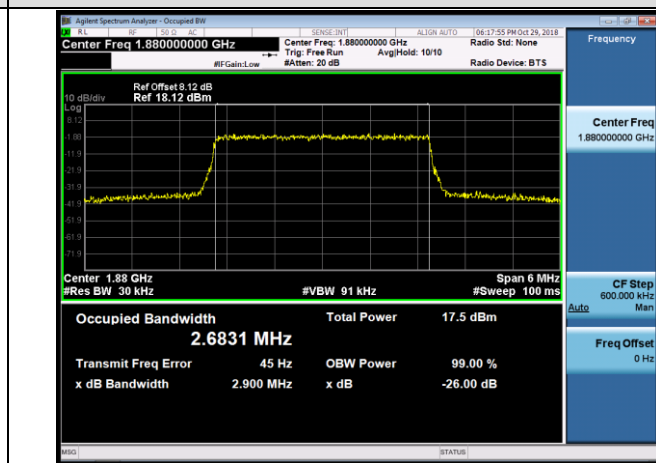

MCH_16QAM_15RB#0