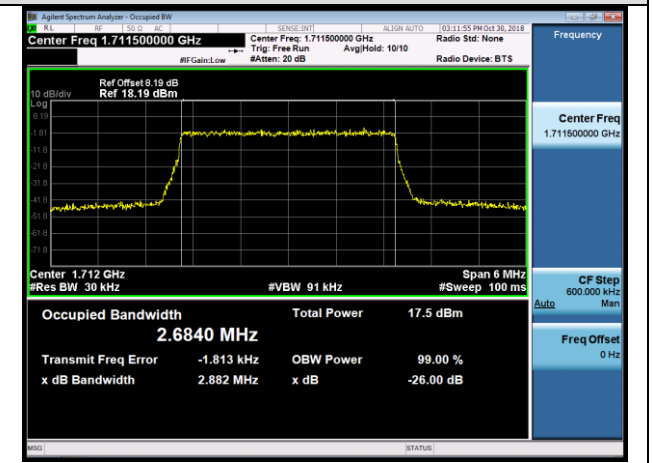

HCH_16QAM_100RB#0

LTE Band 4

Channel Bandwidth: 1.4 MHz

Channel Bandwidth: 3 MHz

LCH_QPSK_15RB#0

LCH_16QAM_15RB#0

MCH_QPSK_15RB#0

MCH_16QAM_15RB#0