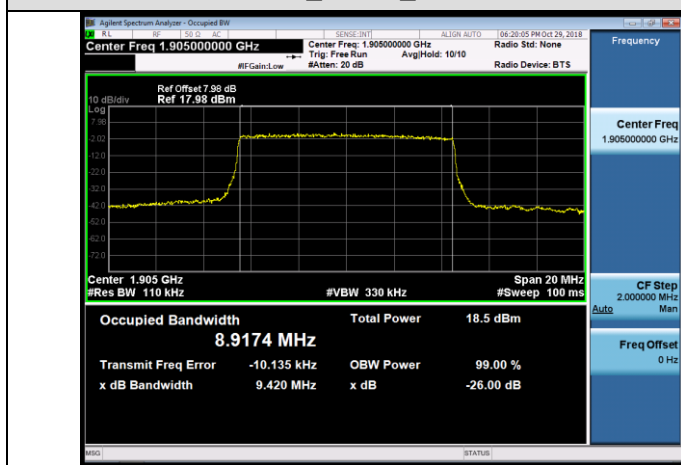

HCH_QPSK_50RB#0