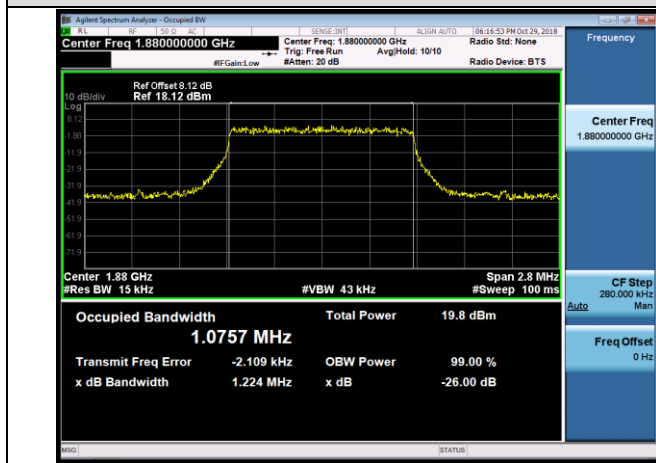

MCH_QPSK_6RB#0