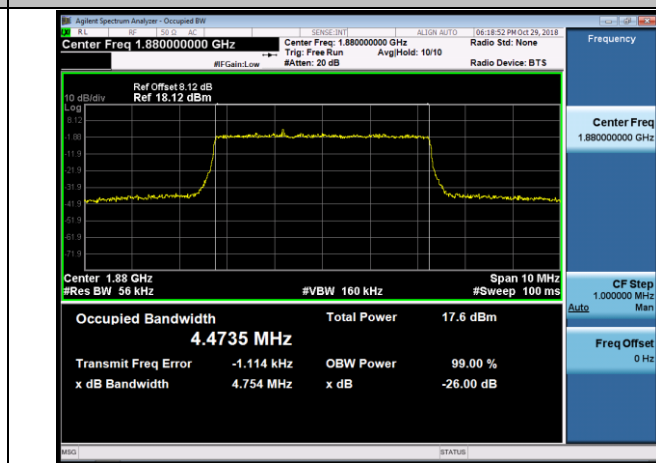

MCH_16QAM_25RB#0