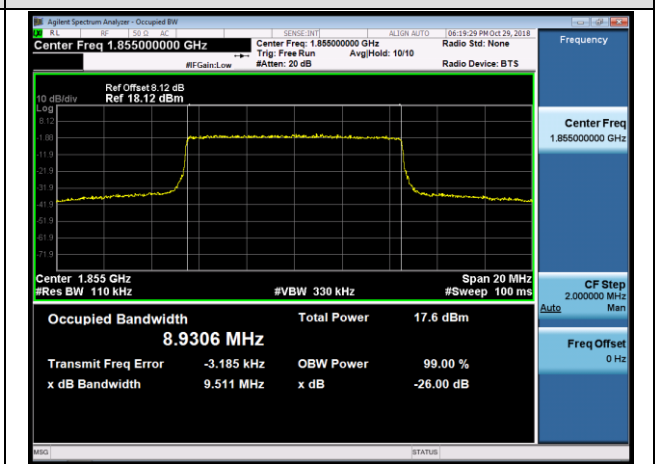

MCH_QPSK_25RB#0

MCH_16QAM_25RB#0

HCH_QPSK_25RB#0

HCH_16QAM_25RB#0

Channel Bandwidth: 10 MHz

LCH_QPSK_50RB#0

LCH_16QAM_50RB#0

MCH_QPSK_50RB#0