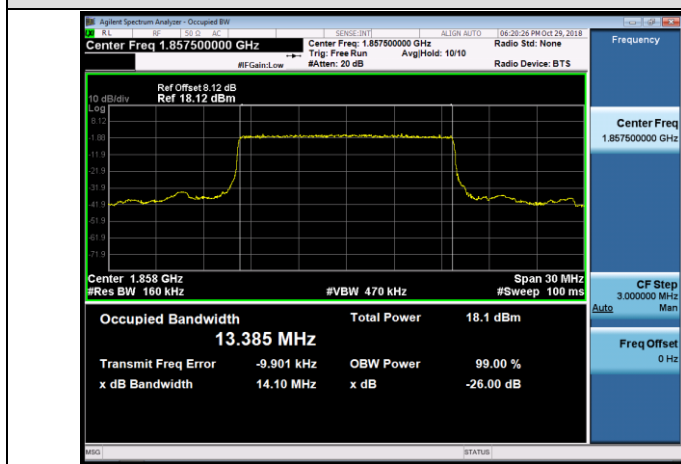

MCH_16QAM_50RB#0

HCH_QPSK_50RB#0

HCH_16QAM_50RB#0

Channel Bandwidth: 15 MHz

LCH_QPSK_75RB#0

LCH_16QAM_75RB#0

MCH_QPSK_75RB#0

MCH_16QAM_75RB#0