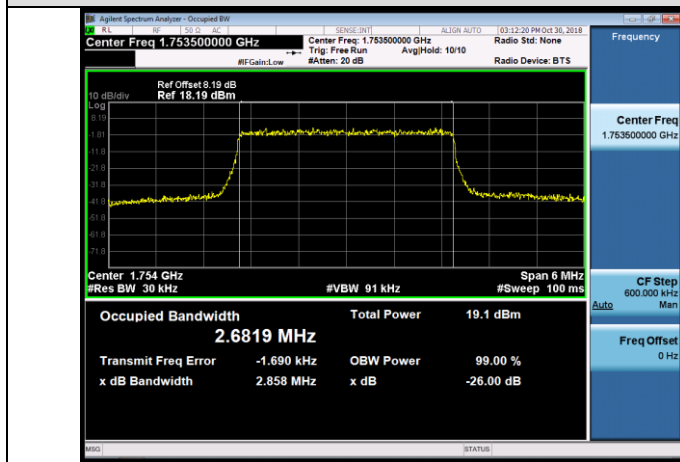

HCH_QPSK_15RB#0