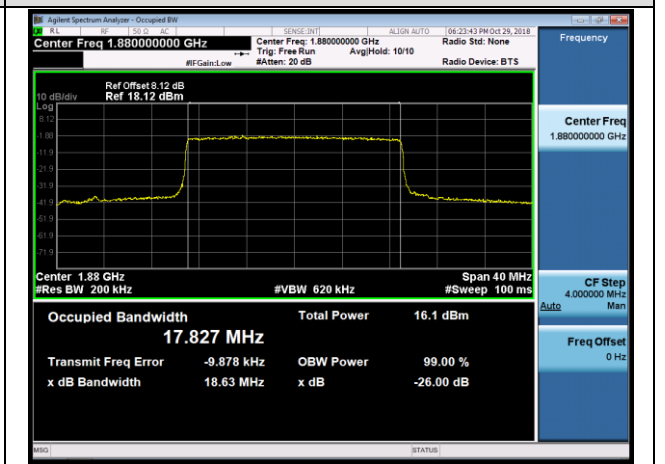

MCH_16QAM_100RB#0