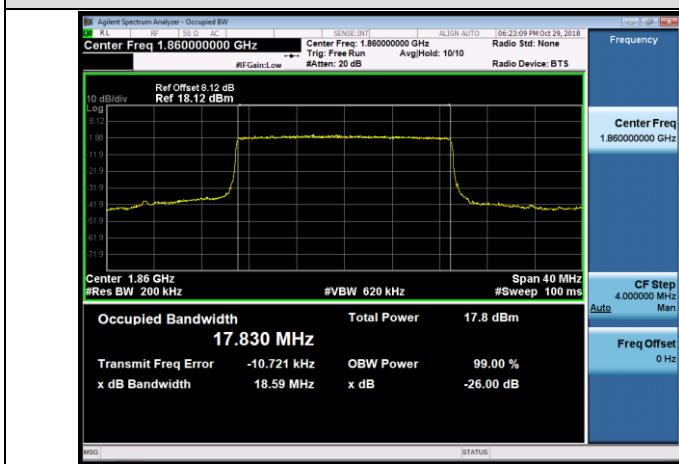

Channel Bandwidth: 20 MHz

LCH_QPSK_100RB#0