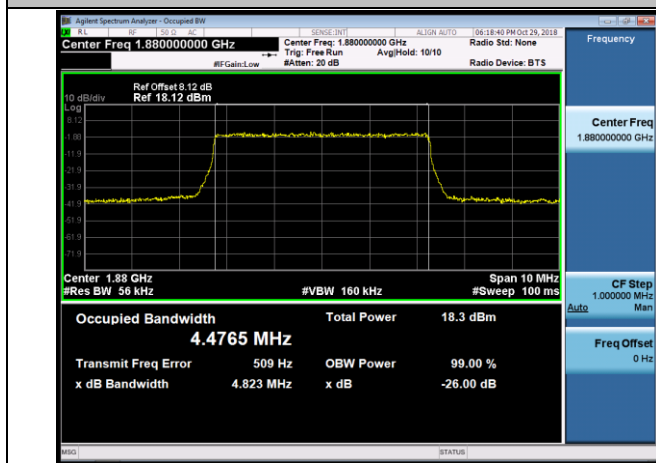

MCH_QPSK_25RB#0