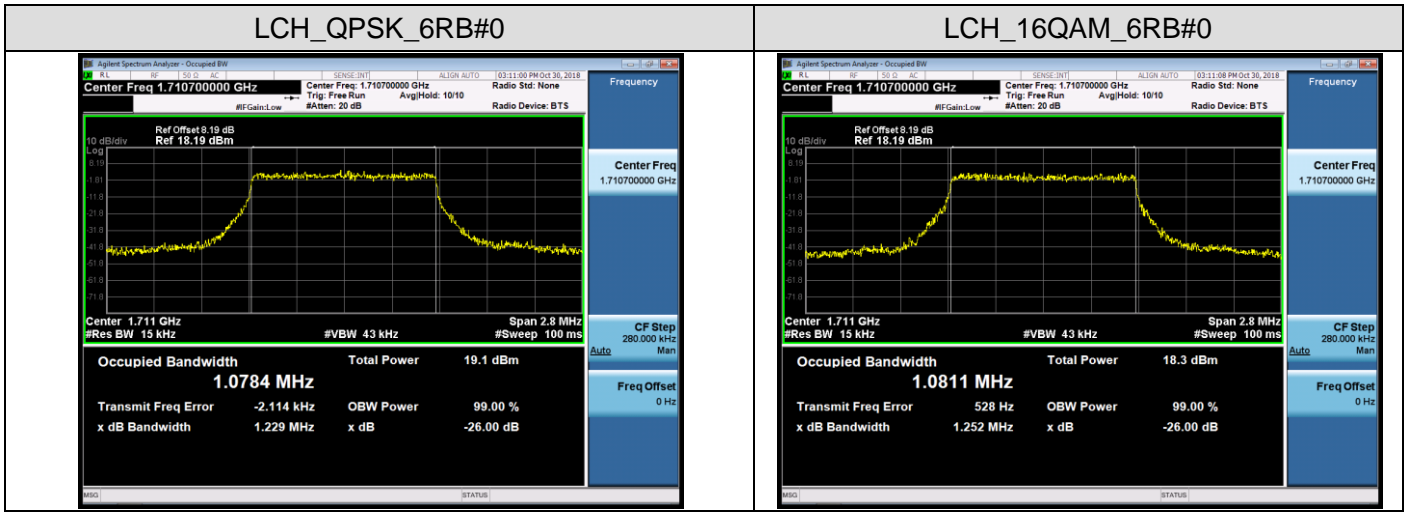

HCH_16QAM_100RB#0

LTE Band 4

Channel Bandwidth: 1.4 MHz

Channel Bandwidth: 3 MHz

LCH_QPSK_15RB#0

LCH_16QAM_15RB#0

MCH_QPSK_15RB#0

MCH_16QAM_15RB#0