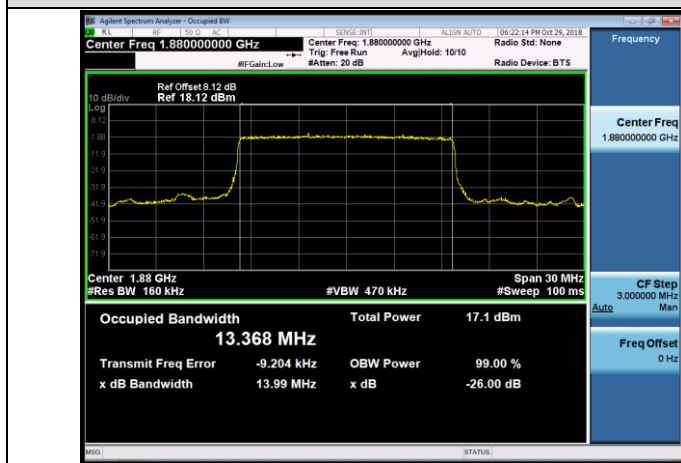

MCH_16QAM_50RB#0

HCH_QPSK_50RB#0

HCH_16QAM_50RB#0

Channel Bandwidth: 15 MHz

LCH_QPSK_75RB#0

LCH_16QAM_75RB#0

MCH_QPSK_75RB#0

MCH_16QAM_75RB#0