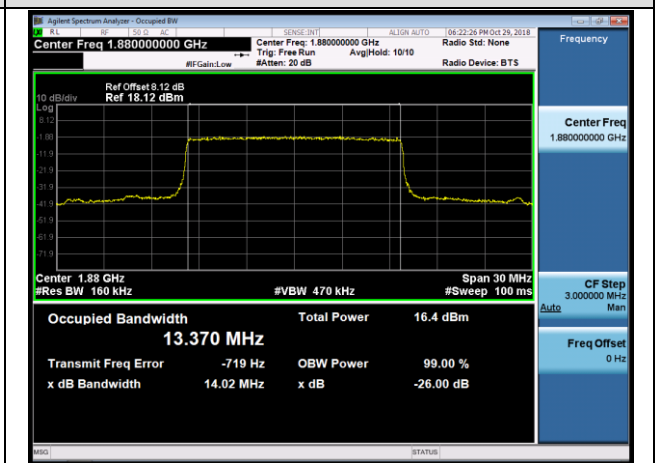

MCH_16QAM_50RB#0

HCH_QPSK_50RB#0

HCH_16QAM_50RB#0

Channel Bandwidth: 15 MHz

LCH_QPSK_75RB#0

LCH_16QAM_75RB#0

MCH_QPSK_75RB#0

MCH_16QAM_75RB#0