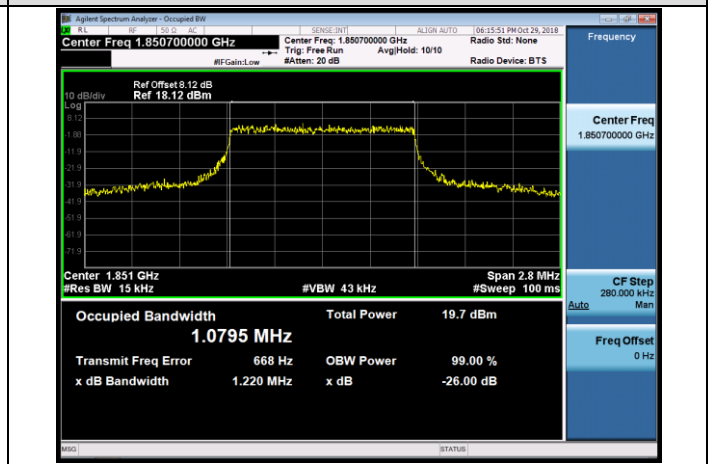

LCH_16QAM_6RB#0