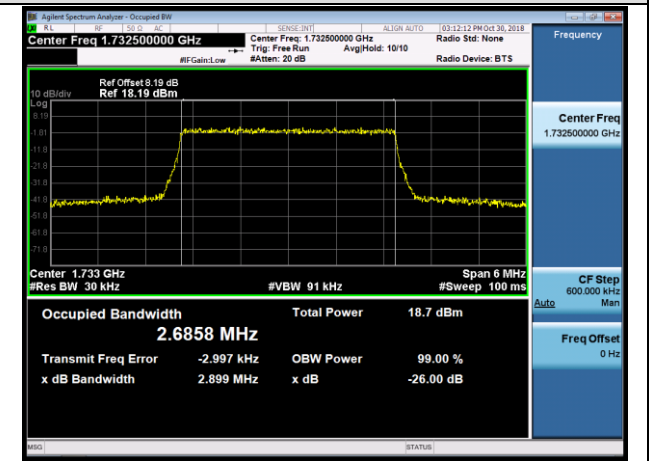

HCH_16QAM_100RB#0

LTE Band 4

Channel Bandwidth: 1.4 MHz

Channel Bandwidth: 3 MHz

LCH_QPSK_15RB#0

LCH_16QAM_15RB#0

MCH_QPSK_15RB#0

MCH_16QAM_15RB#0