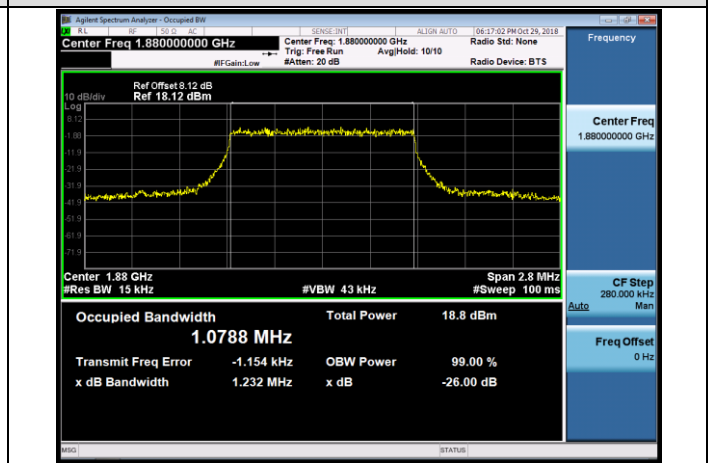

LCH_QPSK_6RB#0

LCH_16QAM_6RB#0

MCH_QPSK_6RB#0

MCH_16QAM_6RB#0

HCH_QPSK_6RB#0

HCH_16QAM_6RB#0

Channel Bandwidth: 3 MHz

LCH_QPSK_15RB#0