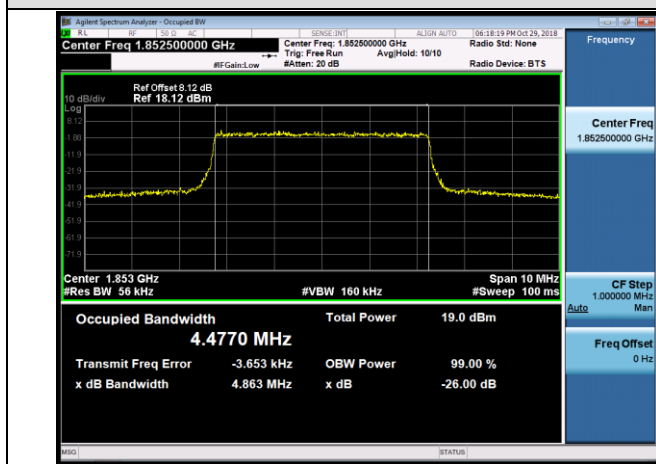

LCH_16QAM_15RB#0

MCH_QPSK_15RB#0

MCH_16QAM_15RB#0

HCH_QPSK_15RB#0

HCH_16QAM_15RB#0

Channel Bandwidth: 5 MHz

LCH_QPSK_25RB#0

LCH_16QAM_25RB#0