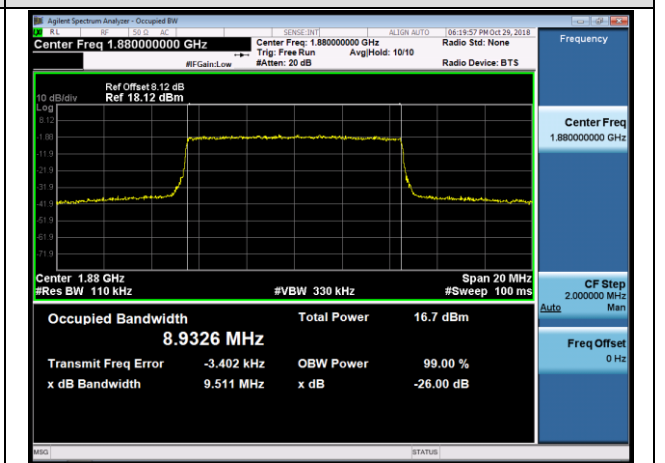

MCH_16QAM_50RB#0