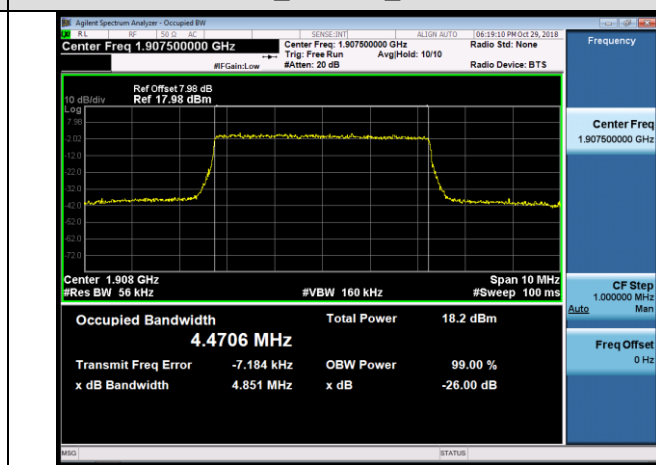

MCH_QPSK_25RB#0

MCH_16QAM_25RB#0

HCH_QPSK_25RB#0

HCH_16QAM_25RB#0

Channel Bandwidth: 10 MHz

LCH_QPSK_50RB#0

LCH_16QAM_50RB#0

MCH_QPSK_50RB#0