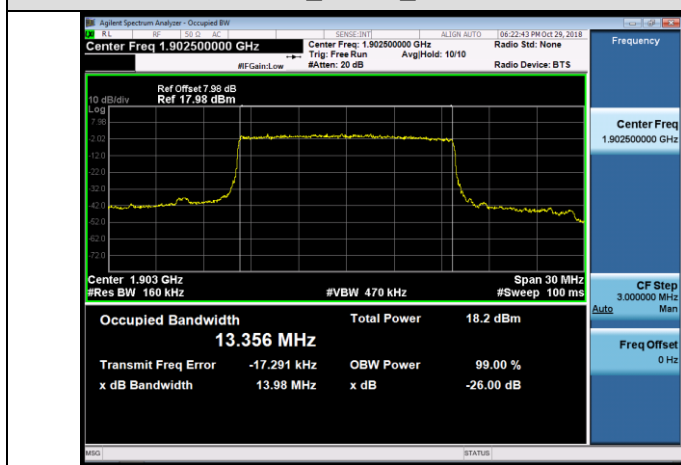

HCH_QPSK_75RB#0