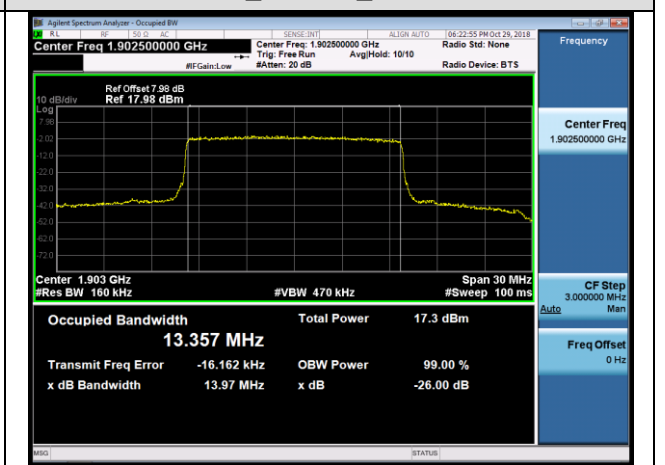

HCH_16QAM_75RB#0