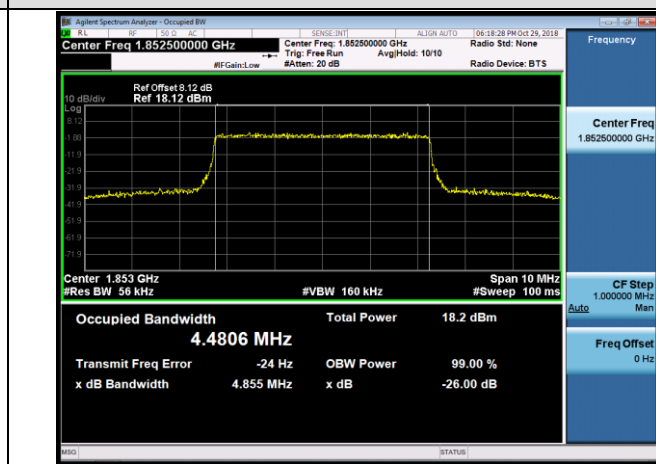

LCH_16QAM_15RB#0

MCH_QPSK_15RB#0

MCH_16QAM_15RB#0

HCH_QPSK_15RB#0

HCH_16QAM_15RB#0

Channel Bandwidth: 5 MHz

LCH_QPSK_25RB#0

LCH_16QAM_25RB#0