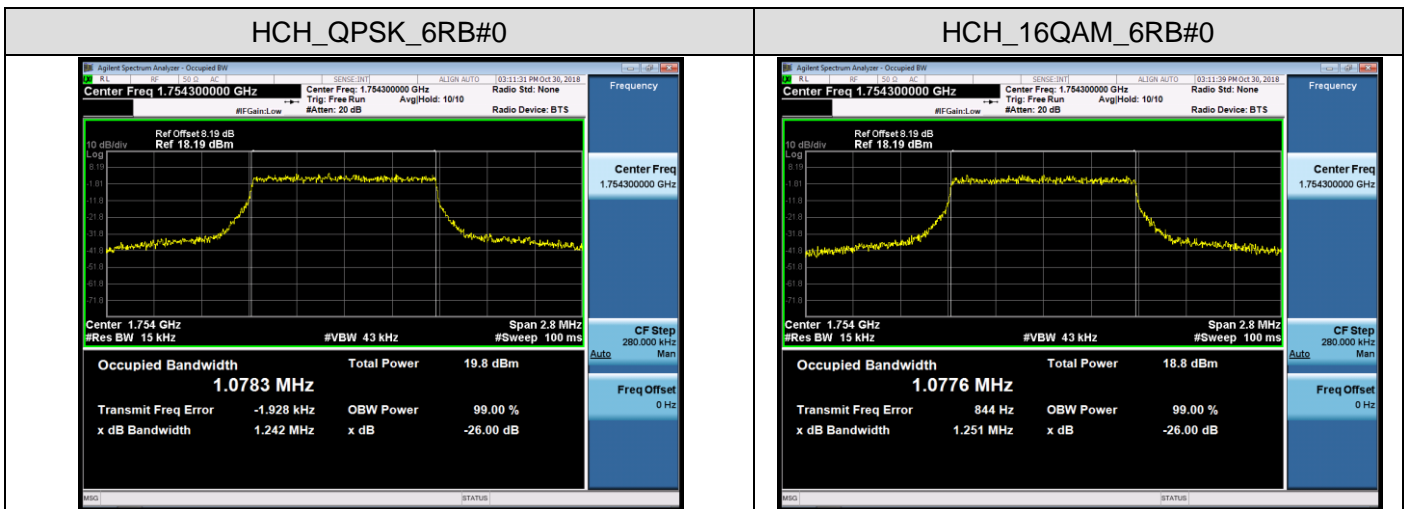

HCH_16QAM_100RB#0

LTE Band 4

Channel Bandwidth: 1.4 MHz

Channel Bandwidth: 3 MHz

LCH_QPSK_15RB#0

LCH_16QAM_15RB#0

MCH_QPSK_15RB#0

MCH_16QAM_15RB#0