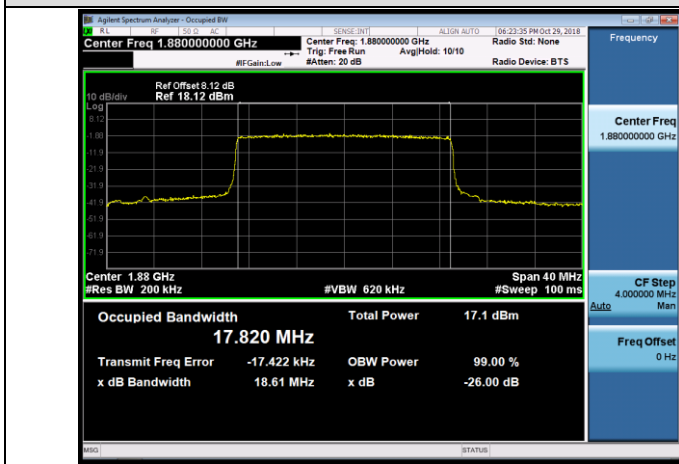

MCH_QPSK_100RB#0