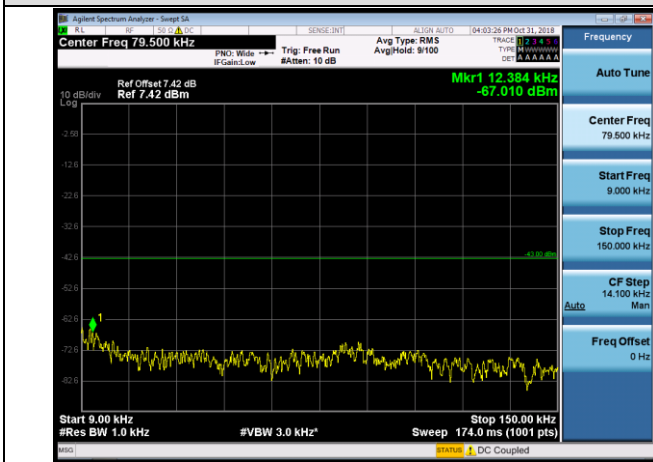

1.4MHz_MCH_QPSK_1RB#0

10MHz_MCH_QPSK_1RB#0

1.4MHz_HCH_QPSK_1RB#0

10MHz_HCH_QPSK_1RB#0

**APPENDIX B TEST PLOTS FOR OCCUPIED BANDWIDTH (99%)
EMISSION BANDWIDTH (-26dBC)
LTE Band 2 Channel Bandwidth: 1.4 MHz**

LCH_QPSK_6RB#0

LCH_16QAM_6RB#0

MCH_QPSK_6RB#0

MCH_16QAM_6RB#0

HCH_QPSK_6RB#0

HCH_16QAM_6RB#0

Channel Bandwidth: 3 MHz

LCH_QPSK_15RB#0