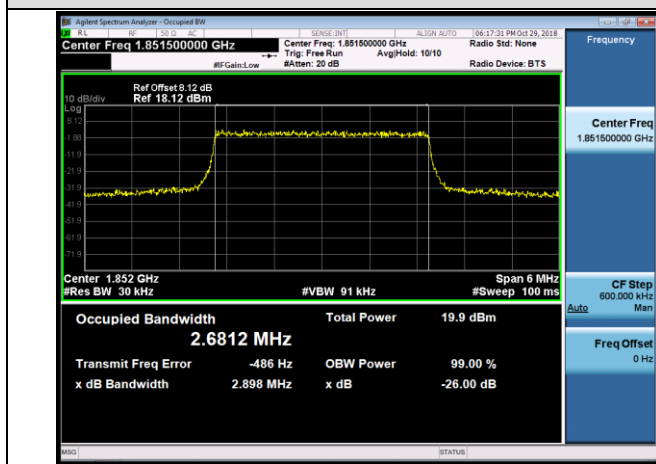

LCH_QPSK_6RB#0

LCH_16QAM_6RB#0

MCH_QPSK_6RB#0

MCH_16QAM_6RB#0

HCH_QPSK_6RB#0

HCH_16QAM_6RB#0

Channel Bandwidth: 3 MHz

LCH_QPSK_15RB#0