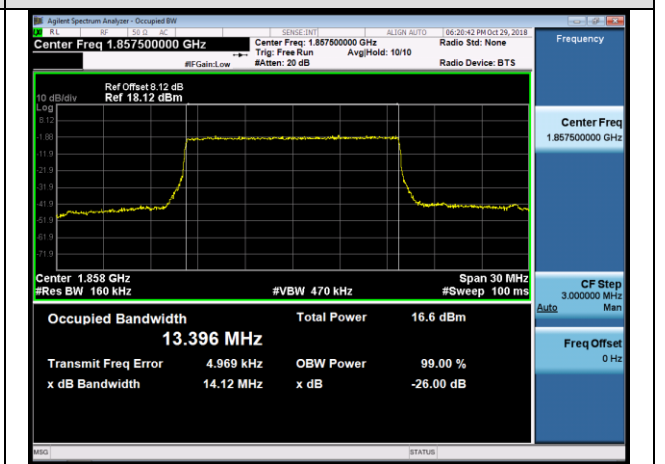

MCH_16QAM_50RB#0

HCH_QPSK_50RB#0

HCH_16QAM_50RB#0

Channel Bandwidth: 15 MHz

LCH_QPSK_75RB#0

LCH_16QAM_75RB#0

MCH_QPSK_75RB#0

MCH_16QAM_75RB#0