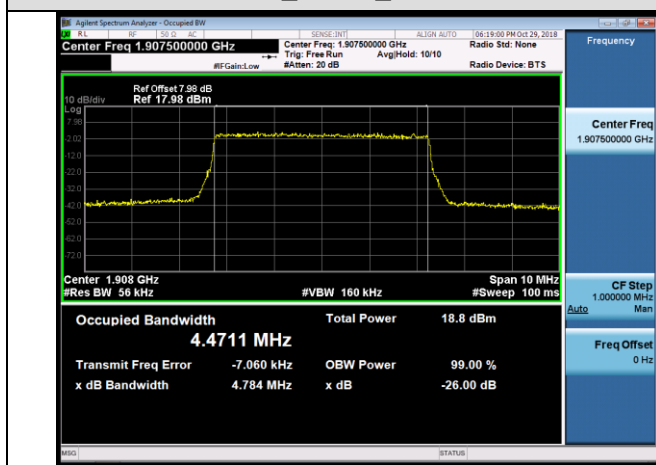

HCH_QPSK_25RB#0