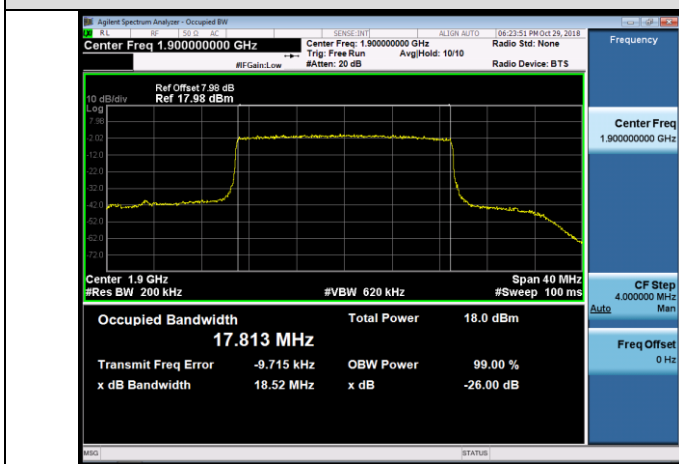

HCH_16QAM_100RB#0

LTE Band 4

Channel Bandwidth: 1.4 MHz

Channel Bandwidth: 3 MHz

LCH_QPSK_15RB#0

LCH_16QAM_15RB#0

MCH_QPSK_15RB#0

MCH_16QAM_15RB#0