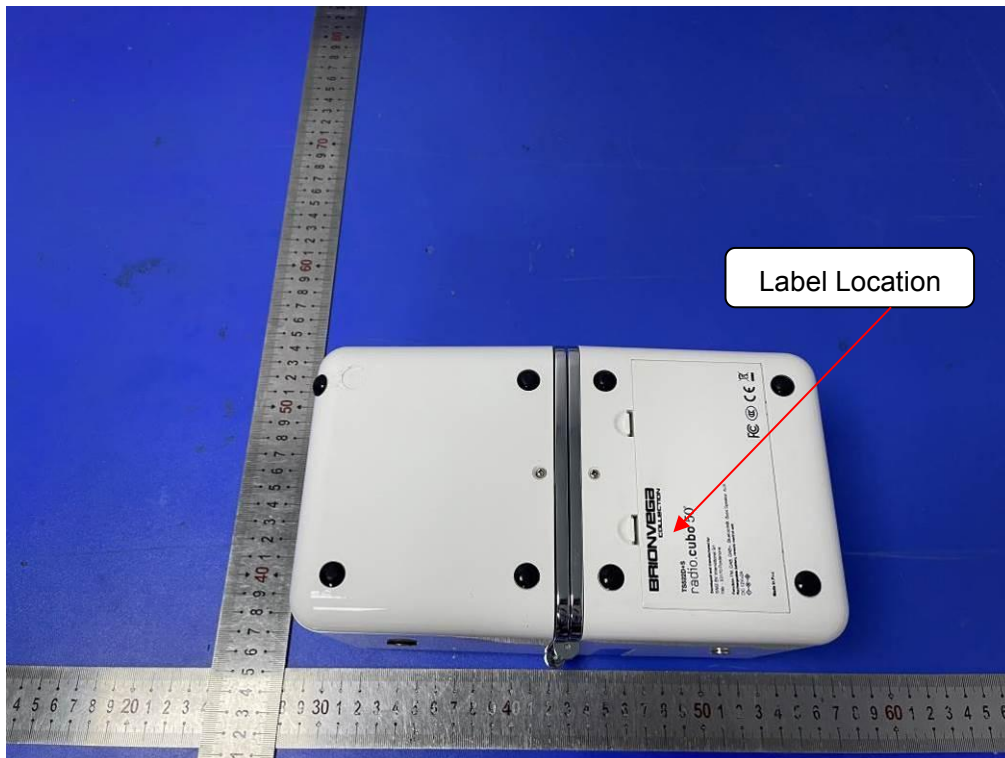

Label and Location

**Bluetooth Speaker**  
**Model No.: DB209**  
**FCC ID: 2ARIC-TS522D-S1**

Size: L2.0cm\*W1.5cm

I