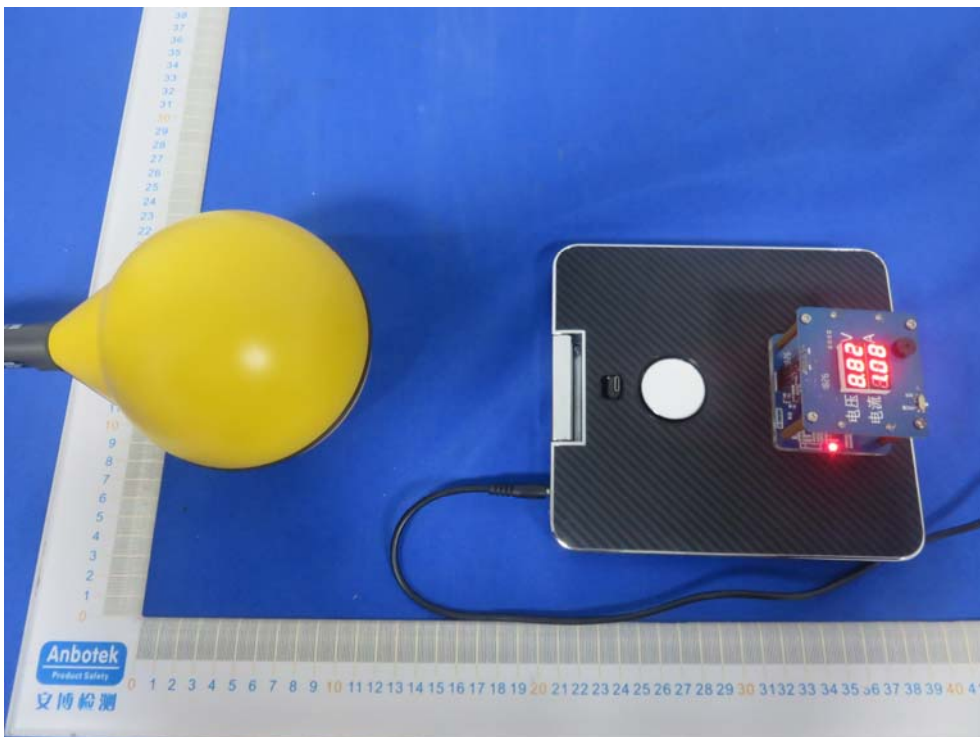

FCC ID: 2ARI5-AT1004C

Photo of Conducted Emission Measurement
(Conventional wireless charging)

Apple Watch wireless charging

Photo of Radiation Emission Test
(Conventional wireless charging)

Apple Watch wireless charging

Conventional wireless charging

Apple Watch wireless charging

Photo of MPE Measurement
(Conventional wireless charging)

Apple Watch wireless charging