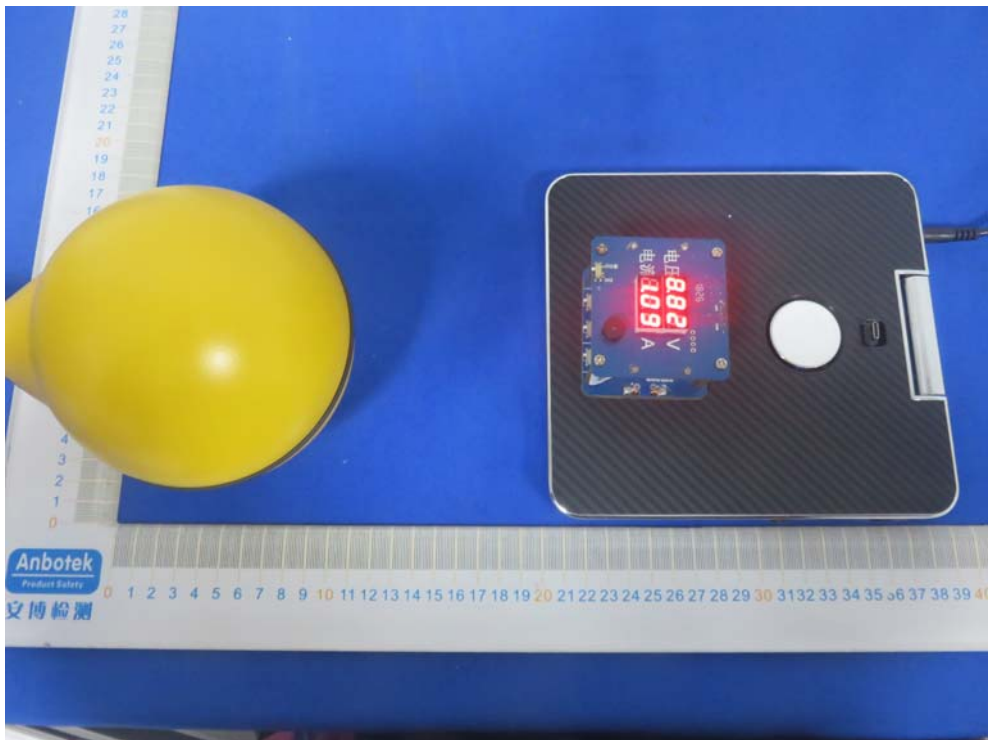

FCC ID: 2ARI5-AT1004C

Photo of Conducted Emission Measurement
(Conventional wireless charging)

Apple Watch wireless charging

Photo of Radiation Emission Test
(Conventional wireless charging)

Apple Watch wireless charging

Conventional wireless charging

Apple Watch wireless charging

Photo of MPE Measurement
(Conventional wireless charging)

Apple Watch wireless charging