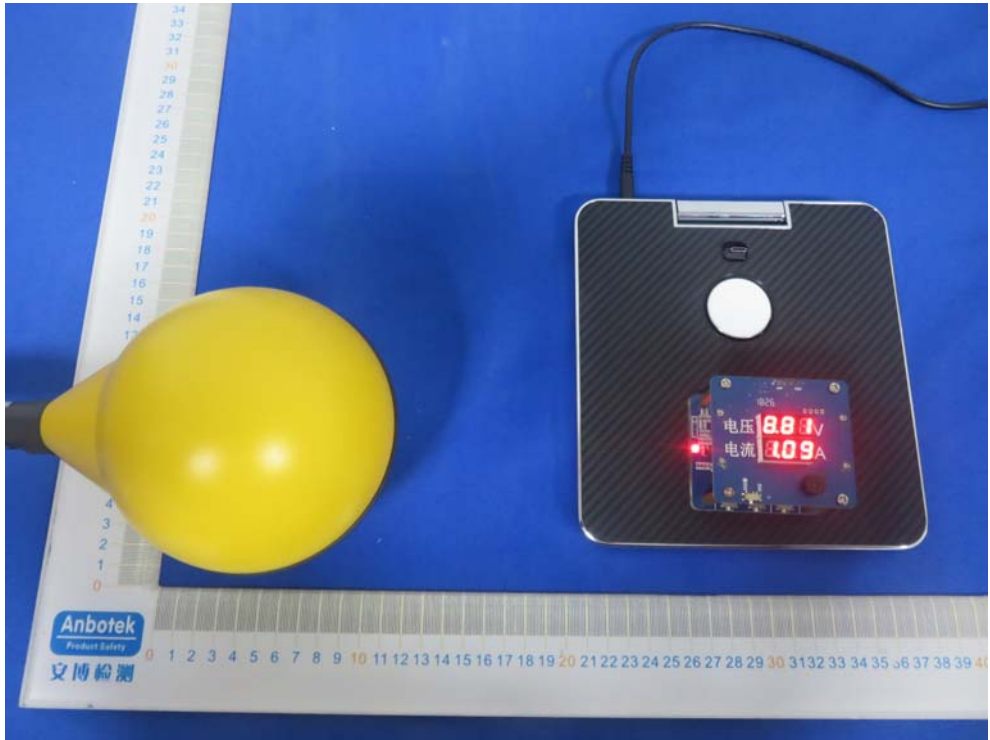

FCC ID: 2ARI5-AT1004C

Photo of Conducted Emission Measurement
(Conventional wireless charging)

Apple Watch wireless charging

Photo of Radiation Emission Test
(Conventional wireless charging)

Apple Watch wireless charging

Conventional wireless charging

Apple Watch wireless charging

Photo of MPE Measurement
(Conventional wireless charging)

Apple Watch wireless charging