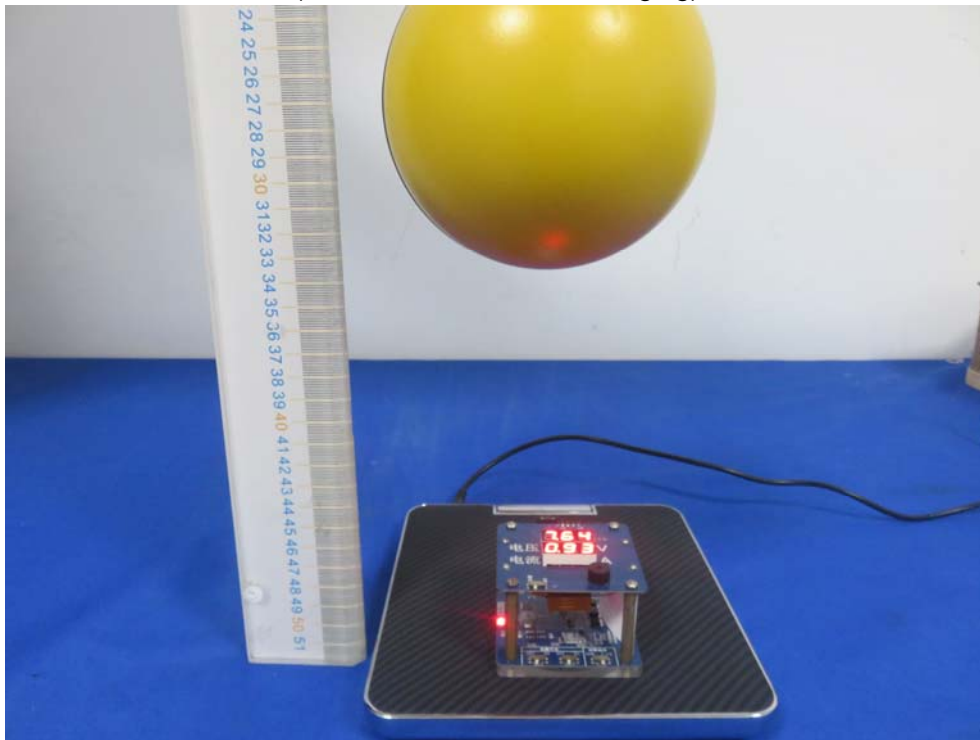

FCC ID: 2ARI5-AT1004C

Photo of Conducted Emission Measurement
(Conventional wireless charging)

Apple Watch wireless charging

Photo of Radiation Emission Test
(Conventional wireless charging)

Apple Watch wireless charging

Conventional wireless charging

Apple Watch wireless charging

Photo of MPE Measurement
(Conventional wireless charging)

Apple Watch wireless charging