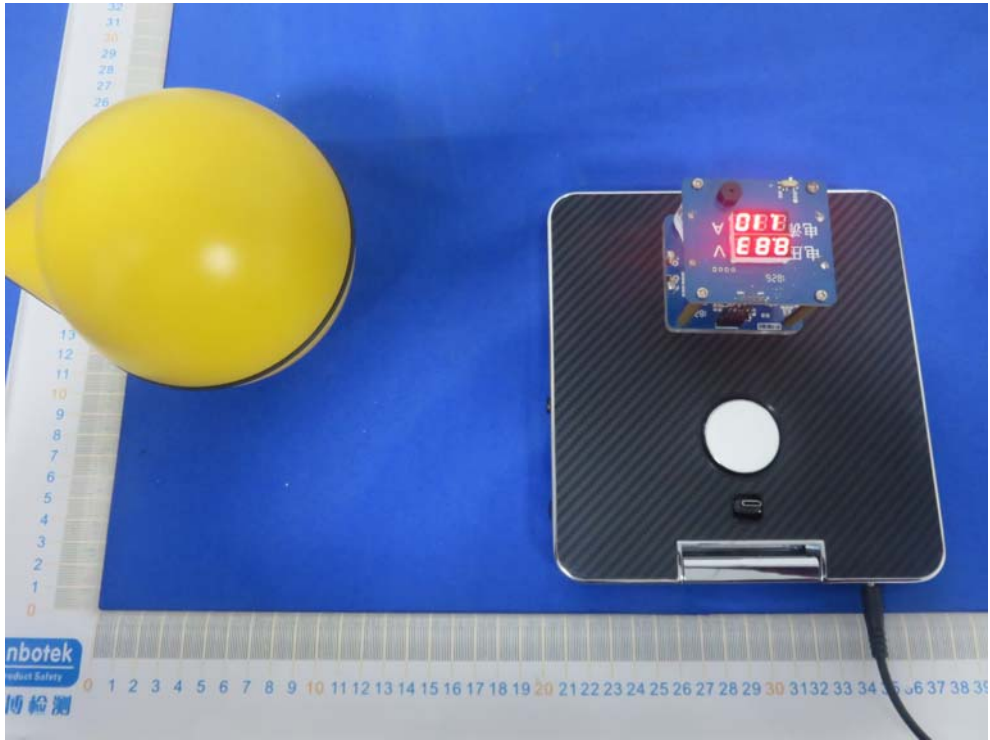

FCC ID: 2ARI5-AT1004C

Photo of Conducted Emission Measurement
(Conventional wireless charging)

Apple Watch wireless charging

Photo of Radiation Emission Test
(Conventional wireless charging)

Apple Watch wireless charging

Conventional wireless charging

Apple Watch wireless charging

Photo of MPE Measurement
(Conventional wireless charging)

Apple Watch wireless charging