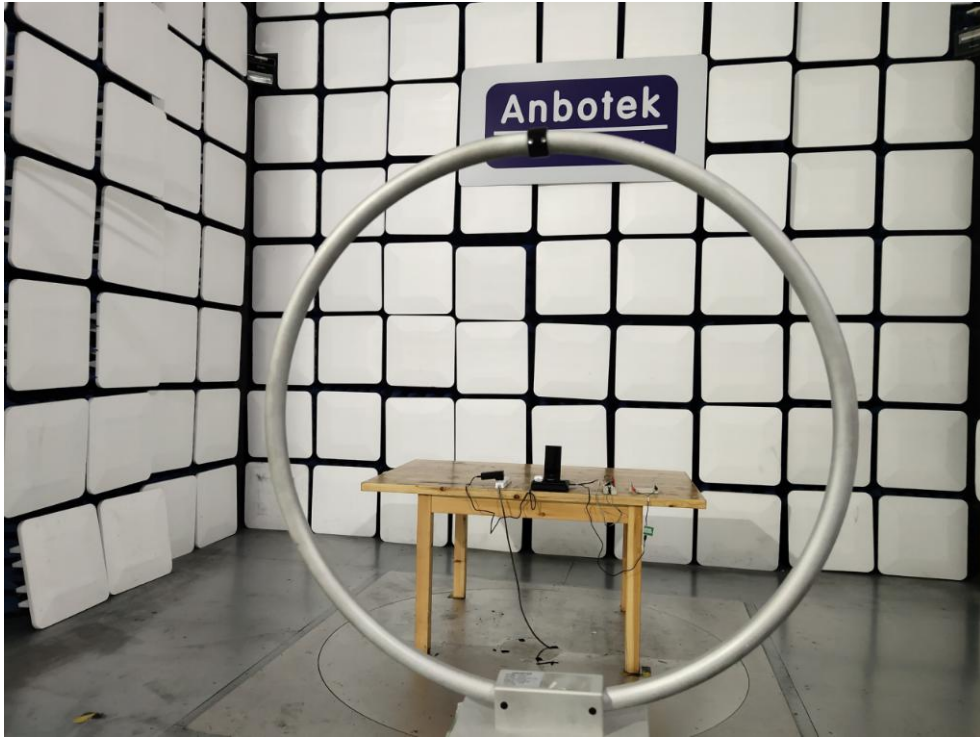

PHOTOS OF TEST SETUP

Model Number: AO2001

Photo of Conducted Emission Measurement

Photo of Radiation Emission Test

Photo of MPE Measurement