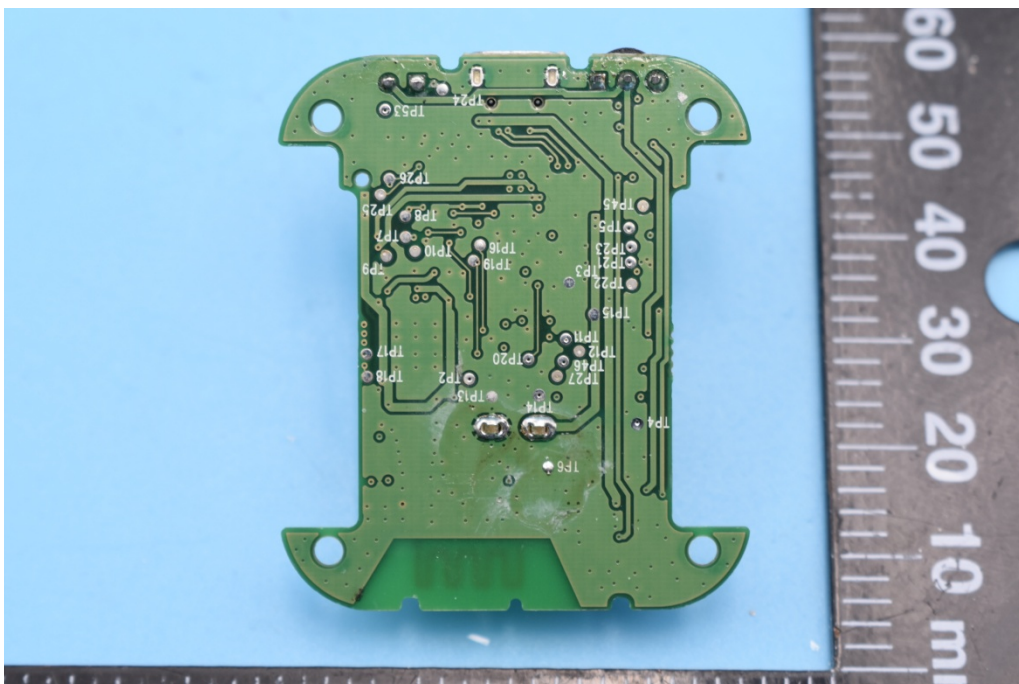

FCC ID: 2ARHS-W2X

Internal Photos

1. EUT uncover view

2. Mainboard front view

3. Mainboard rear view

4. Antenna view