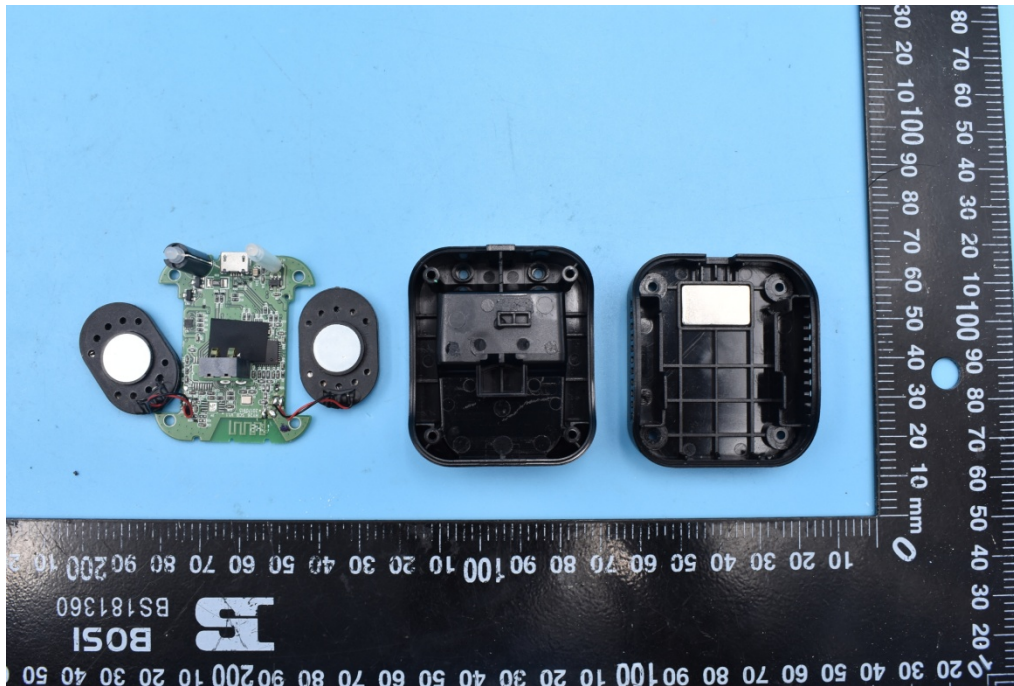

FCC ID: 2ARHS-W2X

Internal Photos

1. EUT uncover view

2. Mainboard front view

3. Mainboard rear view

4. Antenna view