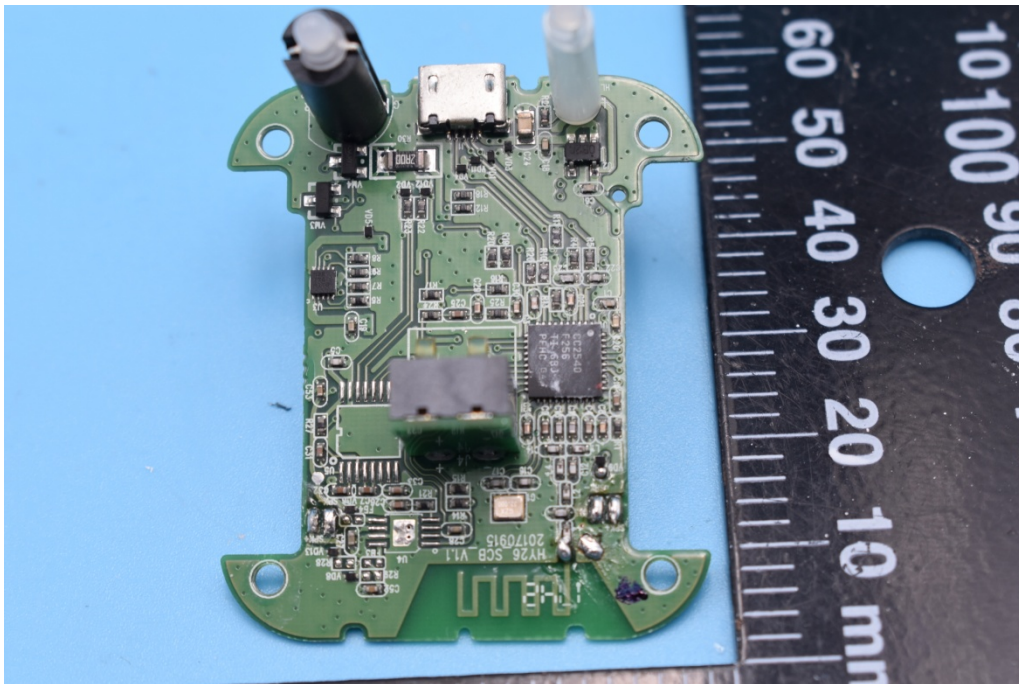

FCC ID: 2ARHS-W2X

Internal Photos

1. EUT uncover view

2. Mainboard front view

3. Mainboard rear view

4. Antenna view