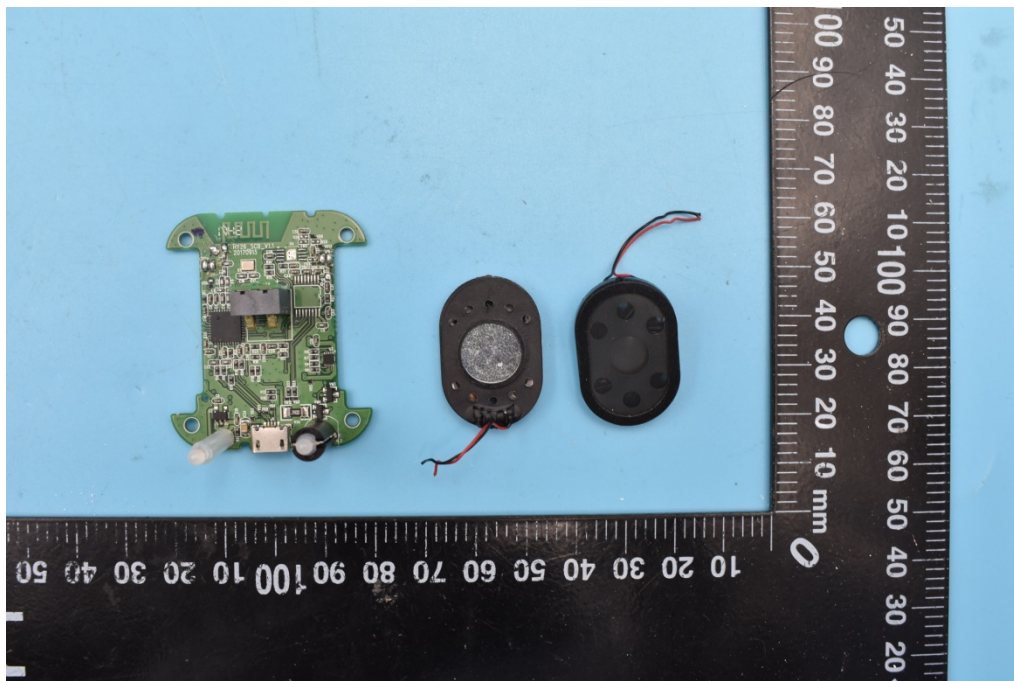

FCC ID: 2ARHS-W2X

Internal Photos

1. EUT uncover view

2. Mainboard front view

3. Mainboard rear view

4. Antenna view