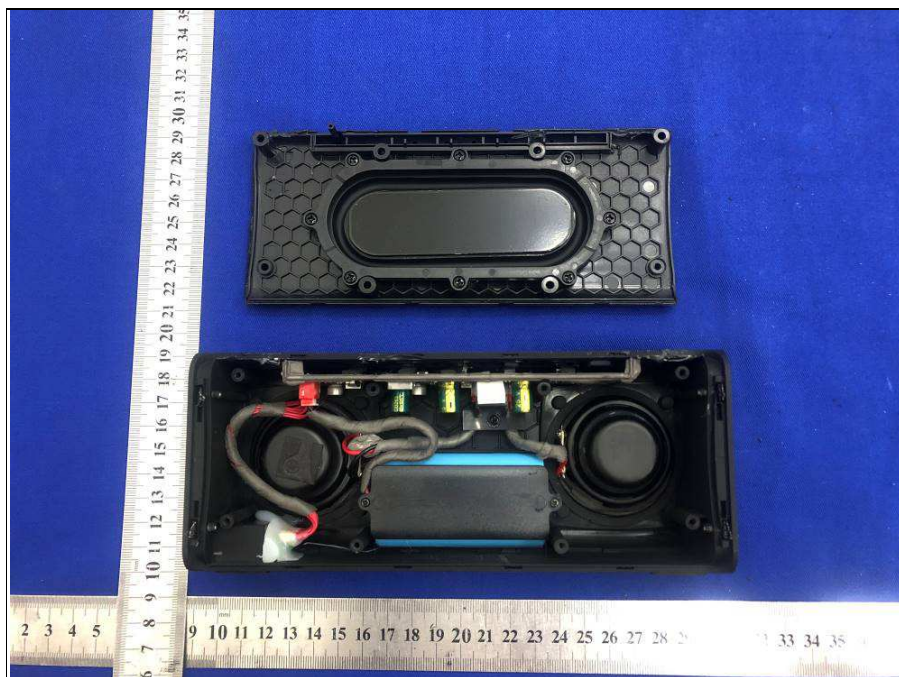

BUREAU  
VERITAS

Reference No.: 191028N001

## EPHOTOGRAPHS OF THE EUT

BUREAU  
VERITAS

Reference No.: 191028N001

**BUREAU  
VERITAS**

Reference No.: 191028N001