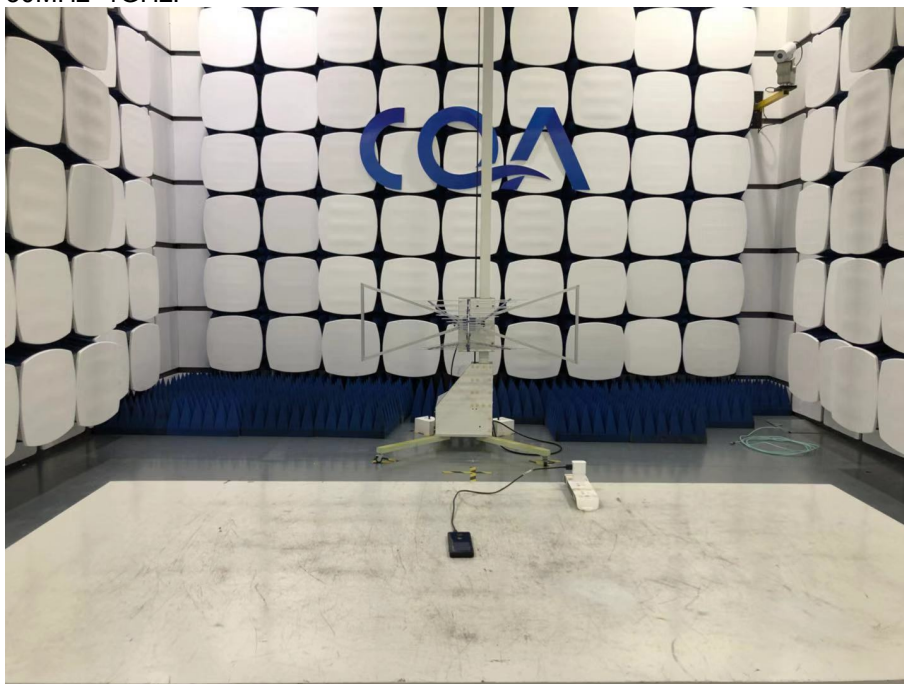

6 Photographs - EUT Test Setup

6.1 Radiated Spurious Emission

9KHz~30MHz:

30MHz~1GHz:

Above 1GHz:

6.2 Conducted Emission

7 Photographs - EUT Constructional Details

Test model No.: GAZEGOT-1